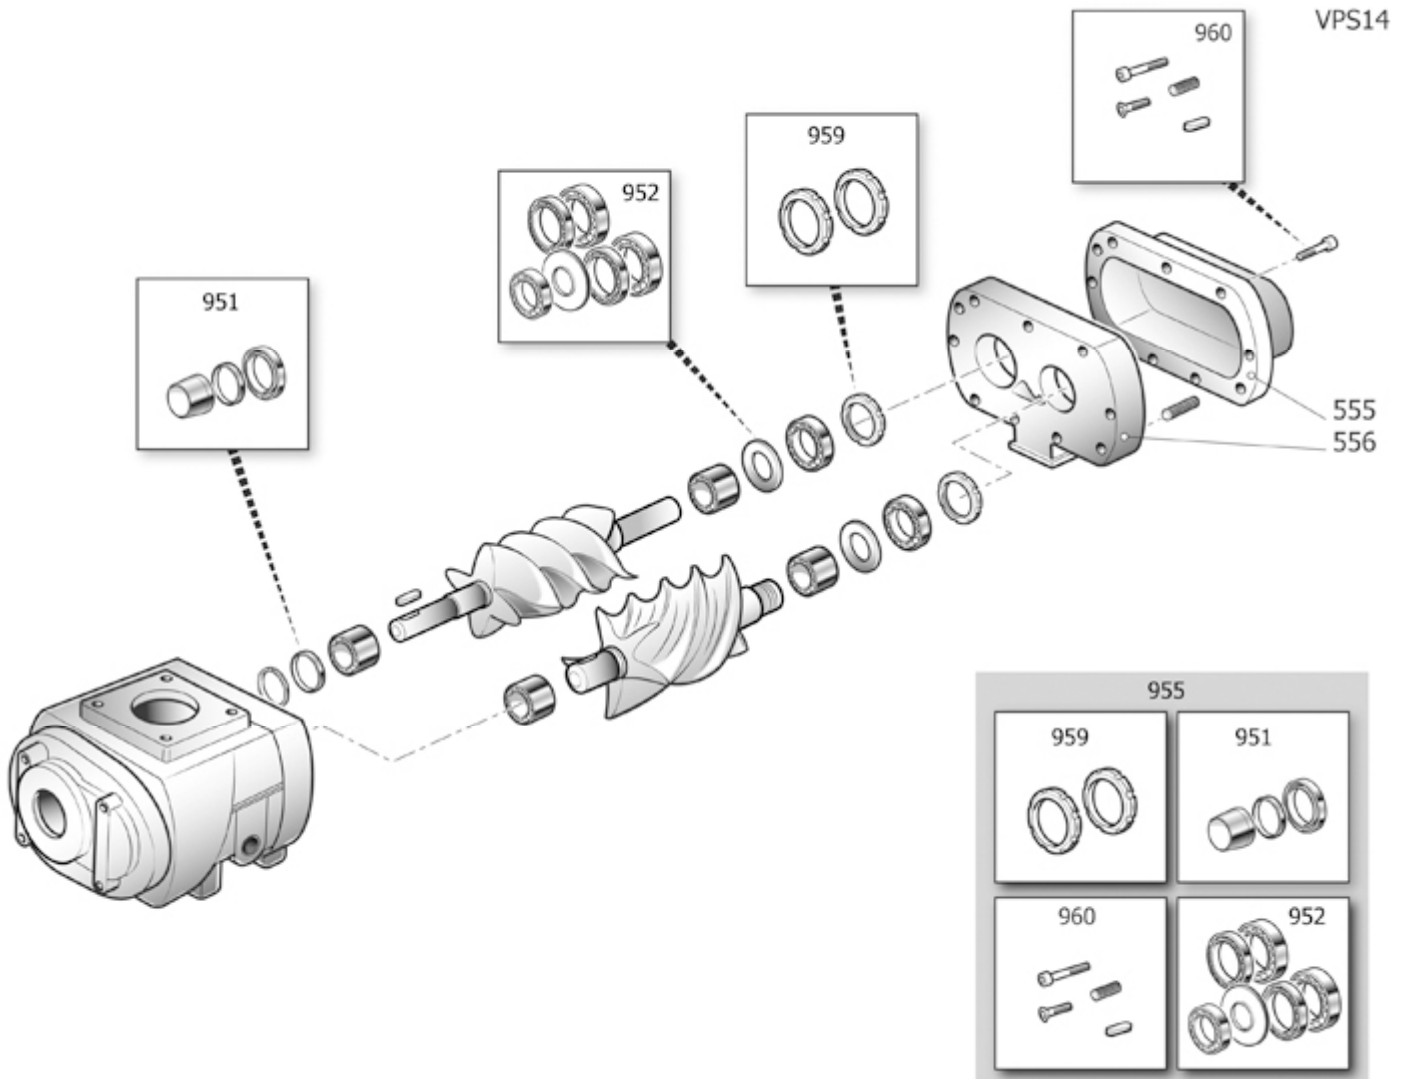

MJWR2

CABINA COMPLETA

Pos	Component	MU	Multiplier
434	#_251JA0005V44	PANEL TRASERO	PZ 1,0
435	#_251JA0002V44	PANEL TRASERO DER.	PZ 1,0
436	#_151JA0001V44	BASE	PZ 1,0
437	#251JA0009V64	PORTILLO DELANTERO	PZ 1,0
439	#_251JA0003V44	PANEL TRASERO IZQ.	PZ 1,0
444	#251JA0004V44	PANEL SUPERIOR	PZ 1,0

TJOR1

COMPONENTES DE ARRASTRE

Pos	Component	MU	Multiplier
126	#045182000	CORREA POLY V	PZ 1,0
135	#540H106622E3	MOTOR	PZ 1,0
165	#020027100	ANTIVIBR.D40 H30 2C.M8X23 60SH	PZ 4,0
401	#5305100110	GRUPO TORNILLO	PZ 1,0
462	#151JA0008V17	PLACA TORNILLO-MOTOR	PZ 1,0
464	#151JO0016V17	PLACA TORNILLO	PZ 1,0
5001	#140501004	PULEGGIA 71-K4-19+BC1108	PZ 1,0
5005	#140362005	PULEGGIA 150K4-28+BC1610	PZ 1,0