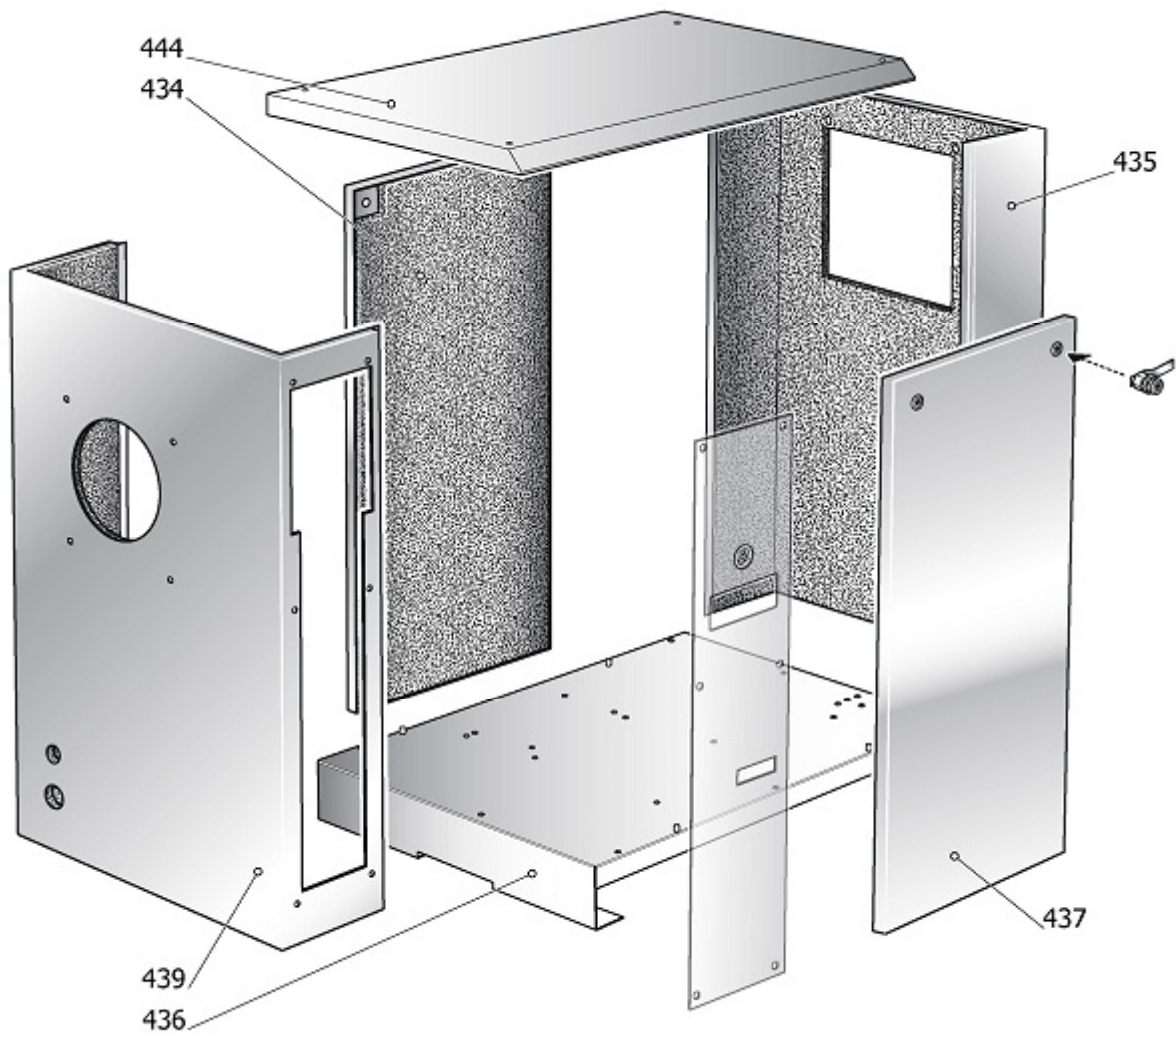

MJWR2

CABINA COMPLETA

Pos	Component	MU	Multiplier
434	#_251JA0005V44	PANEL TRASERO	PZ 1,0
435	#_251JA0002V44	PANEL TRASERO DER.	PZ 1,0
436	#_151JA0001V44	BASE	PZ 1,0
437	#251JA0009V64	PORTILLO DELANTERO	PZ 1,0
439	#_251JA0003V44	PANEL TRASERO IZQ.	PZ 1,0
444	#251JA0004V44	PANEL SUPERIOR	PZ 1,0