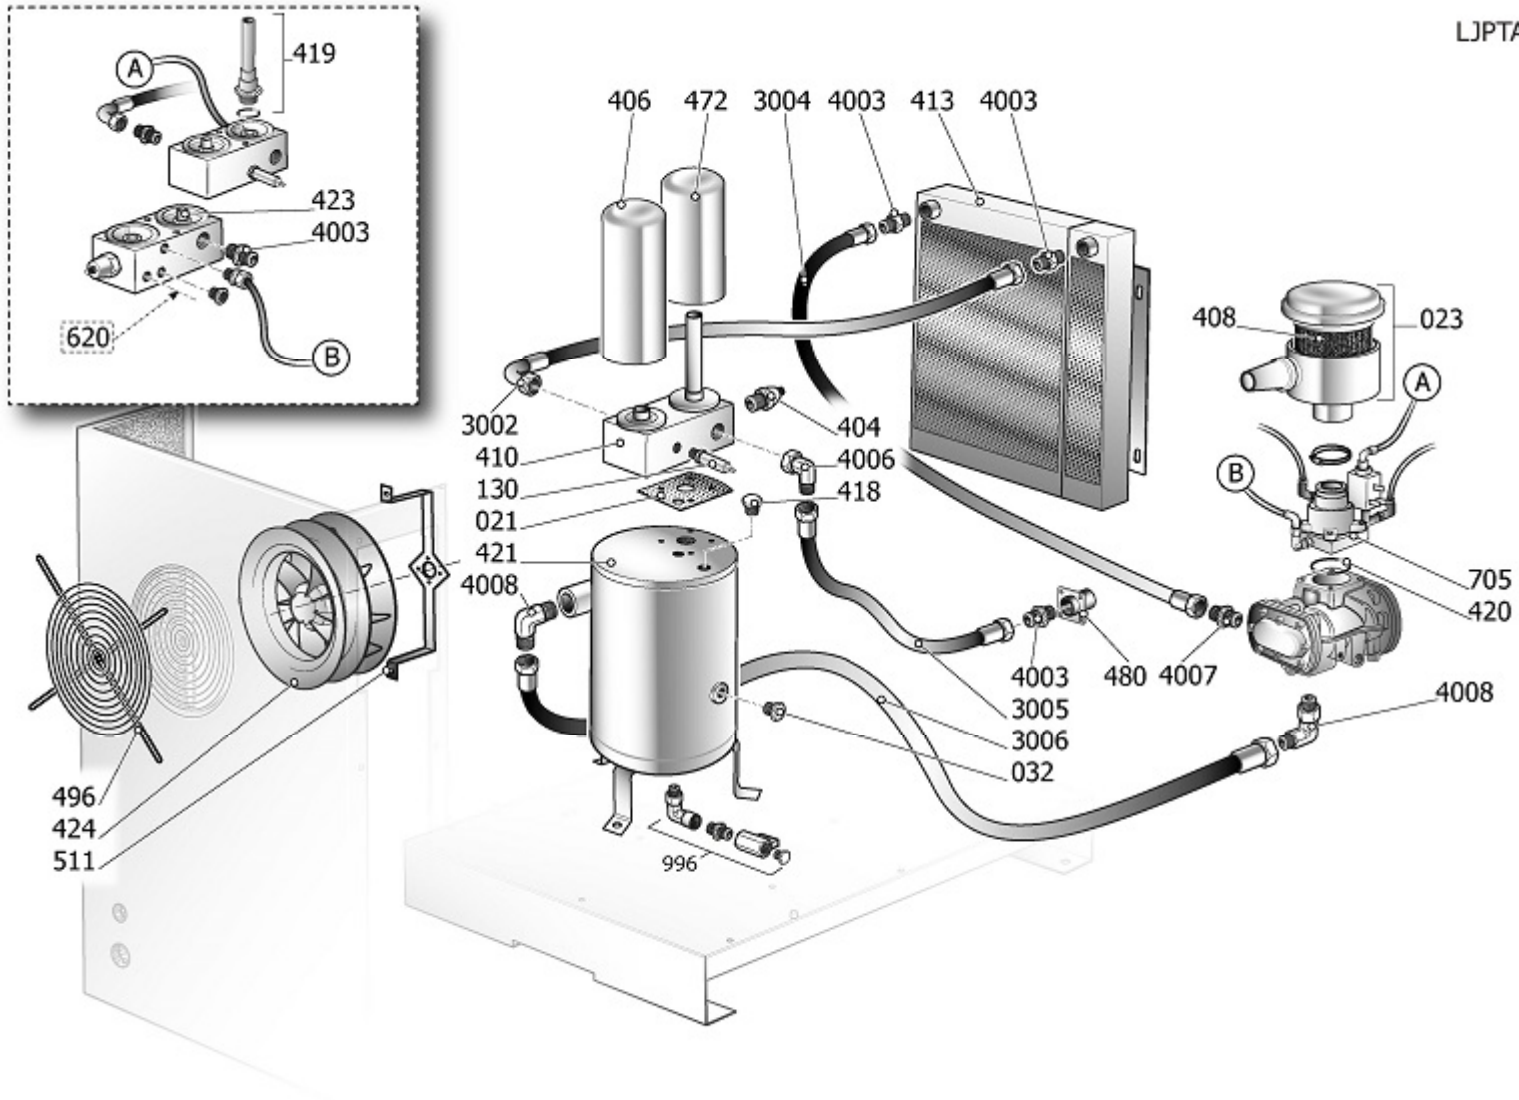

KMVSP

9421674

KIT MN+VS 11B S_200 S/ES MICRO

Pos	Component		MU	Multiplier
109	9052802	MANOMETRO	PZ	1,0
110	9049307	VALVULA DE SEGURIDAD	PZ	1,0
484	4101206	UNION EN T R3/8	PZ	1,0

LJPTA

Pos	Component	MU	Multiplier
21	#151JO0021	JUNTA SEPARADOR DE ACEITE	PZ 1,0
23	#317087000	GRUPO FILTRO AIRE	PZ 1,0
32	#012088000	INDICADOR ACEITE	PZ 1,0
130	9049309	VALVULA DE SEGURIDAD	PZ 1,0
404	#347111000SGL	VALVULA PRESION MINIMA	PZ 1,0
406	9054200	FILTRO ACEITE	PZ 1,0
408	#017092000	FILTRO AIRE 8UM D76	PZ 1,0
410	#151JO0035	BLOCCHETTO DISOLEATORE	PZ 1,0
413	#048530000	RADIADOR AIRE ACEITE	PZ 1,0
418	#011999007	TAPPO ESAG.M3/8" C/SFIATO+GRN	PZ 1,0
419	#131PC0011	NIPLE SEPARADOR DE ACEITE MF50	PZ 1,0
421	#151JO0132V41	DEPOSITO SEPARADOR DE ACEITE	PZ 1,0
423	#151KL0010	NIPPLO FILTRO OLIO W712	PZ 1,0
424	#024109000	ELECTROVENTILADOR	PZ 1,0
472	#048275000	FILTRO SEPARADOR	PZ 1,0
480	#151KL0042	ABRAZADERA	PZ 1,0
496	#151JO0010V17	REJILLA VENTILADOR	PZ 1,0
511	#160NM0017V44	STAFFA SUP.VENT.RAD.D250 7016B	PZ 1,0
705	#451JO0026SGL	GR.ASP.IR10-24V MCR 5.5 (1)	PZ 1,0
996	9421588	KIT RUB.SCARICO DISOLEAT.3/8"	PZ 1,0
3002	#191LX0010	TUBO FLEX 1/2" BSP FD+F90 L440	PZ 1,0
3004	#151LK0031	TUBO ACEITE CUBE 5-10	PZ 1,0
3005	#151JO0017	TUBO FLEX 1/2" BSP 2FD L395	PZ 1,0
3006	#160RL0005	TUBO AIRE VT-RAD. L510	PZ 1,0
4003	#011000417	RACC.ADT.MM 1/2" OR-BSP	PZ 4,0
4006	#011000411	RACC.ADT.90°MM 1/2"OR-BSP	PZ 1,0
4007	#011267000	NIPLE R3/8X1/2 ART.909-6-8	PZ 1,0
4008	#011000410	RACC.ADT.90°MM 3/4"OR-BSP	PZ 2,0