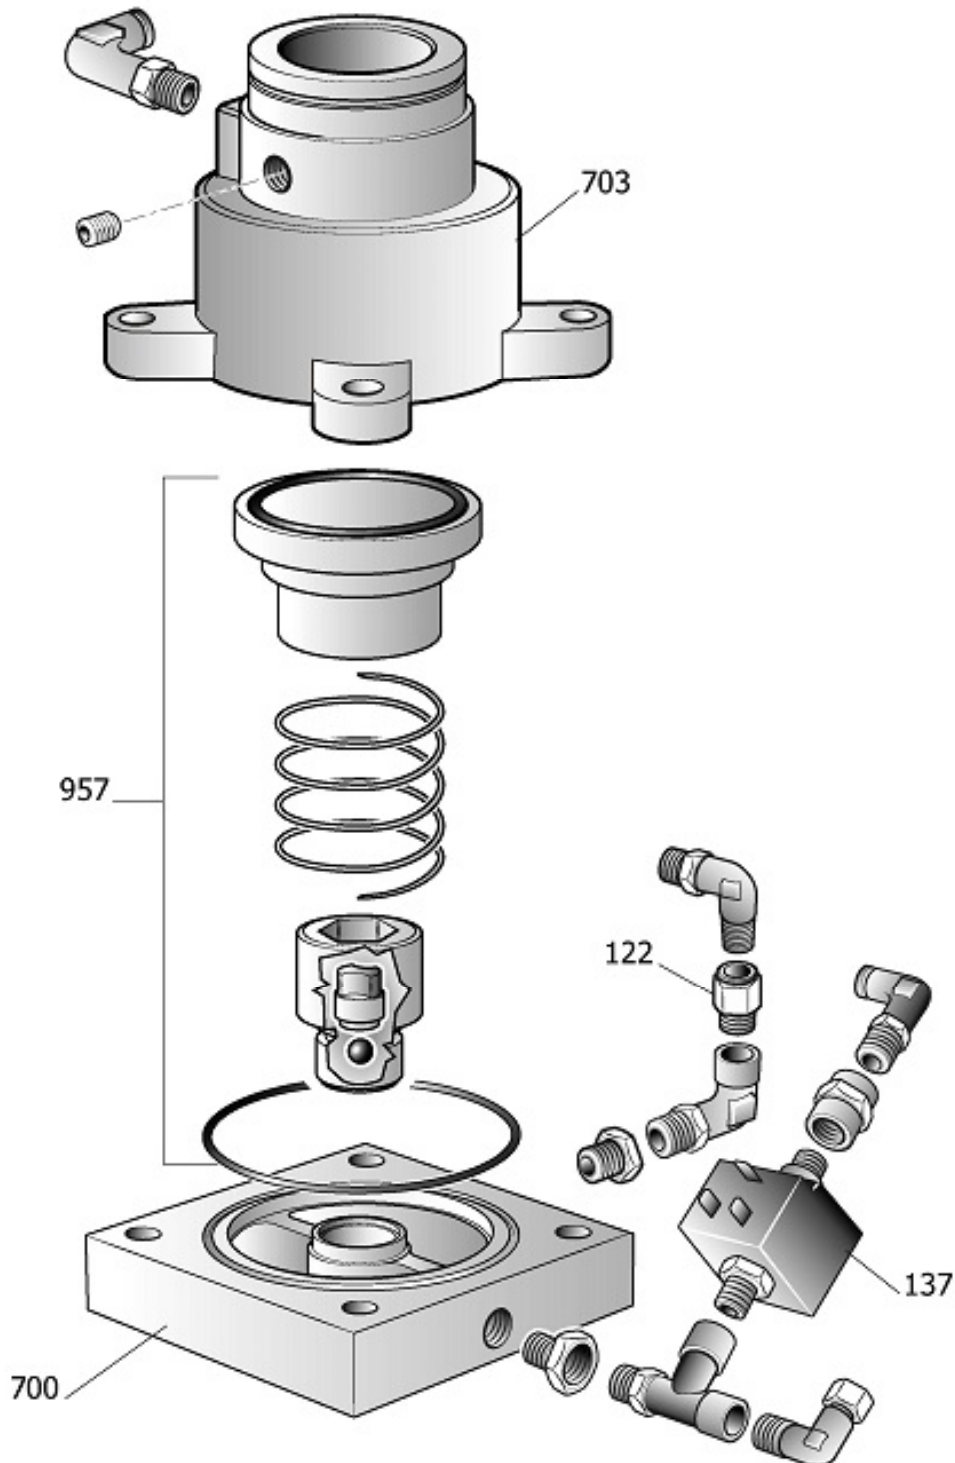

KMVSP

9421674

KIT MN+VS 11B S_200 S/ES MICRO

Pos	Component		MU	Multiplier
109	9052802	MANOMETRO	PZ	1,0
110	9049307	VALVULA DE SEGURIDAD	PZ	1,0
484	4101206	UNION EN T R3/8	PZ	1,0

LJPTA

Pos	Component	MU	Multiplier
21	#151JO0021	JUNTA SEPARADOR DE ACEITE	PZ 1,0
23	#317087000	GRUPO FILTRO AIRE	PZ 1,0
32	#012088000	INDICADOR ACEITE	PZ 1,0
130	9049309	VALVULA DE SEGURIDAD	PZ 1,0
404	#347111000SGL	VALVULA PRESION MINIMA	PZ 1,0
406	9054200	FILTRO ACEITE	PZ 1,0
408	#017092000	FILTRO AIRE 8UM D76	PZ 1,0
410	#151JO0035	BLOCCHETTO DISOLEATORE	PZ 1,0
413	#048530000	RADIADOR AIRE ACEITE	PZ 1,0
418	#011999007	TAPPO ESAG.M3/8" C/SFIATO+GRN	PZ 1,0
419	#131PC0011	NIPLE SEPARADOR DE ACEITE MF50	PZ 1,0
421	#151JO0132V41	DEPOSITO SEPARADOR DE ACEITE	PZ 1,0
423	#151KL0010	NIPPLO FILTRO OLIO W712	PZ 1,0
424	#024109000	ELECTROVENTILADOR	PZ 1,0
472	#048275000	FILTRO SEPARADOR	PZ 1,0
480	#151KL0042	ABRAZADERA	PZ 1,0
496	#151JO0010V17	REJILLA VENTILADOR	PZ 1,0
511	#160NM0017V44	STAFFA SUP.VENT.RAD.D250 7016B	PZ 1,0
705	#451JO0026SGL	GR.ASP.IR10-24V MCR 5.5 (1)	PZ 1,0
996	9421588	KIT RUB.SCARICO DISOLEAT.3/8"	PZ 1,0
3002	#191LX0010	TUBO FLEX 1/2" BSP FD+F90 L440	PZ 1,0
3004	#151LK0031	TUBO ACEITE CUBE 5-10	PZ 1,0
3005	#151JO0017	TUBO FLEX 1/2" BSP 2FD L395	PZ 1,0
3006	#160RL0005	TUBO AIRE VT-RAD. L510	PZ 1,0
4003	#011000417	RACC.ADT.MM 1/2" OR-BSP	PZ 4,0
4006	#011000411	RACC.ADT.90°MM 1/2"OR-BSP	PZ 1,0
4007	#011267000	NIPLE R3/8X1/2 ART.909-6-8	PZ 1,0
4008	#011000410	RACC.ADT.90°MM 3/4"OR-BSP	PZ 2,0