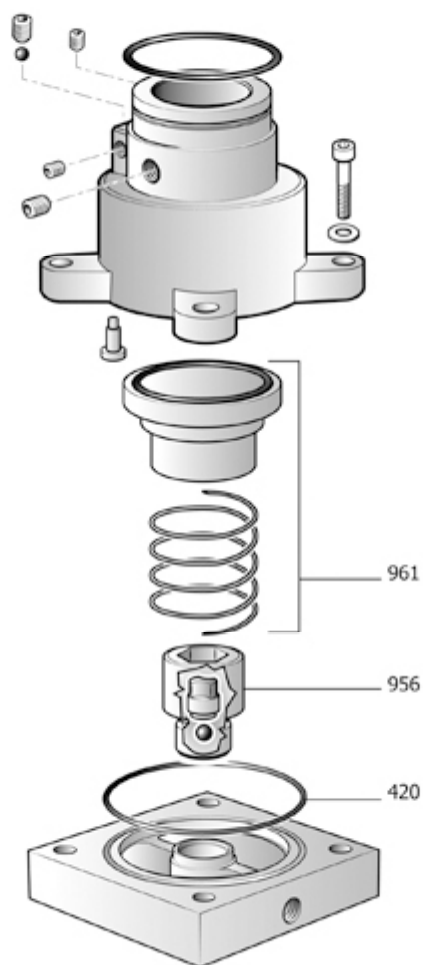

IR10/2

#260249050

KIT VALVULA DE ASPIRACION

Pos	Component		MU	Multiplier
420	#010122000	ANILLO OR 3212 VITON	PZ	1,0
956	#299249007	KIT ASTA GUIDA IR10A	PZ	1,0
961	#299249059	KIT REV.OTTUR-MOLLA IR10 NEW	PZ	1,0