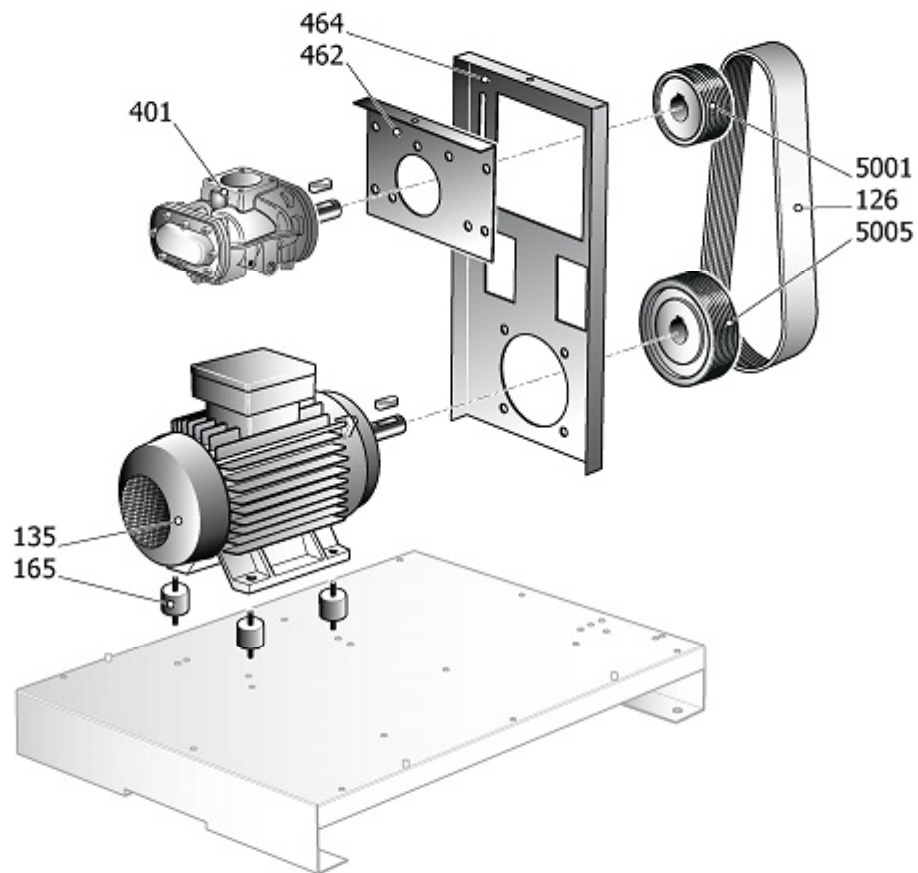

MJWR2

CABINA COMPLETA

Pos	Component	MU	Multiplier
434	#_251JA0005V44	PANEL TRASERO	PZ 1,0
435	#_251JA0002V44	PANEL TRASERO DER.	PZ 1,0
436	#_151JA0001V44	BASE	PZ 1,0
437	#251JA0009V64	PORTILLO DELANTERO	PZ 1,0
439	#_251JA0003V44	PANEL TRASERO IZQ.	PZ 1,0
444	#251JA0004V44	PANEL SUPERIOR	PZ 1,0

TJOR1

COMPONENTES DE ARRASTRE

Pos	Component	MU	Multiplier
126	#045182000	CORREA POLY V	PZ 1,0
135	#540H106622E3	MOTOR	PZ 1,0
165	#020027100	ANTIVIBR.D40 H30 2C.M8X23 60SH	PZ 4,0
401	#5305100110	GRUPO TORNILLO	PZ 1,0
462	#151JA0008V17	PLACA TORNILLO-MOTOR	PZ 1,0
464	#151JO0016V17	PLACA TORNILLO	PZ 1,0
5001	#140501004	PULEGGIA 71-K4-19+BC1108	PZ 1,0
5005	#140362005	PULEGGIA 150K4-28+BC1610	PZ 1,0