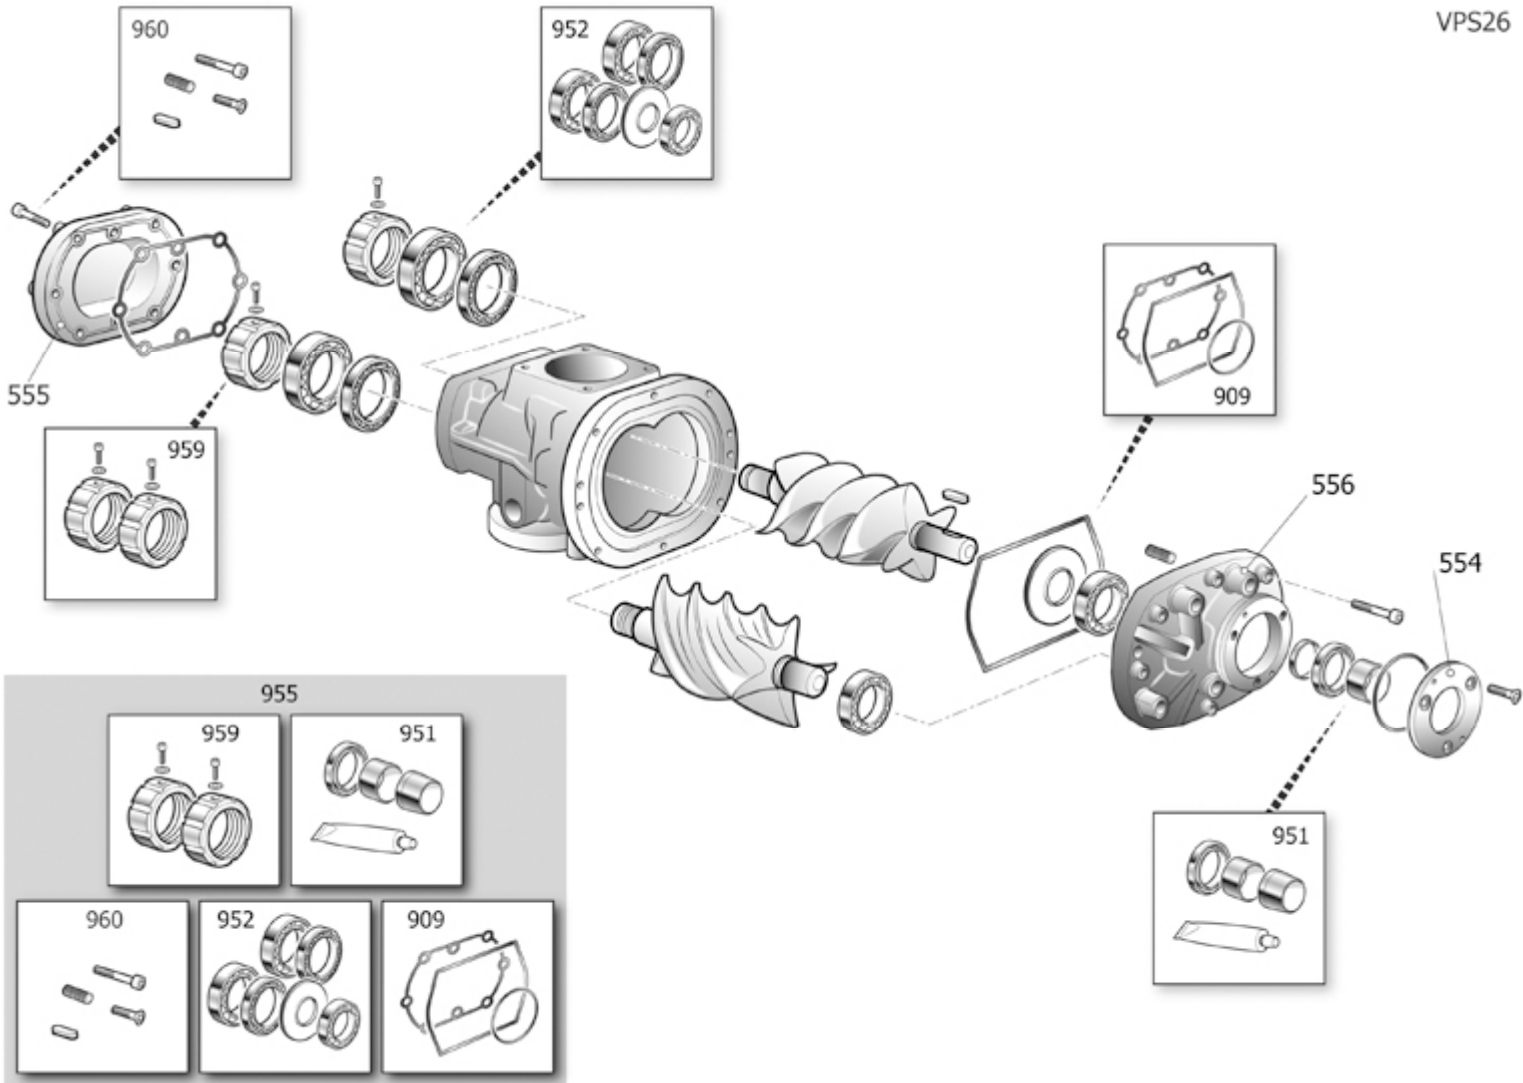

V83KH92N1N744

SIRIO 8-10-500 (IE3)

Pos	Component		MU	Multiplier
164	4101290	EMPALME L MF R3/8	PZ	1,0
400		CABINA COMPLETA		
405		COMPONENTES DE ARRASTRE		
425		TANK COMPONENT		
450		COMPONENTES DE COMPRESORES		
600	#460NH0500V44	CABINA ELECTRICA	PZ	1,0

CABINA COMPLETA

Pos	Component	MU	Multiplier
434	#_260NM0006V44	PANEL TRASERO	PZ 1,0
435	#_260KE0003V44	PANEL TRASERO DER.	PZ 1,0
436	#_160KE0001V44	BASE	PZ 1,0
437	#260NM0005V64	PORTILLO DELANTERO	PZ 1,0
439	#_260KE0002V44	PANEL TRASERO IZQ.	PZ 1,0
444	#_260KE0004V44	PANEL SUPERIOR	PZ 1,0

TSNR7

COMPONENTES DE ARRASTRE

Pos	Component	MU	Multiplier
126	#045171000	CORREA POLY V	PZ 1,0
135	#540I087622E3	MOTOR	PZ 1,0
165	#020198000	ANTIVIBRADORES TIPO A 50/40 M1	PZ 4,0
401	#5303000110	GRUPO TORNILLO	PZ 1,0
462	#160SG0002V17	PLACA TORNILLO-MOTOR	PZ 1,0
464	#160NM0011V17	PLACA TORNILLO	PZ 1,0
5013	#140237004	POLEA 100-L6-38+BUSSOLA	PZ 1,0
5014	#140238004	POLEA 100-L6-28	PZ 1,0