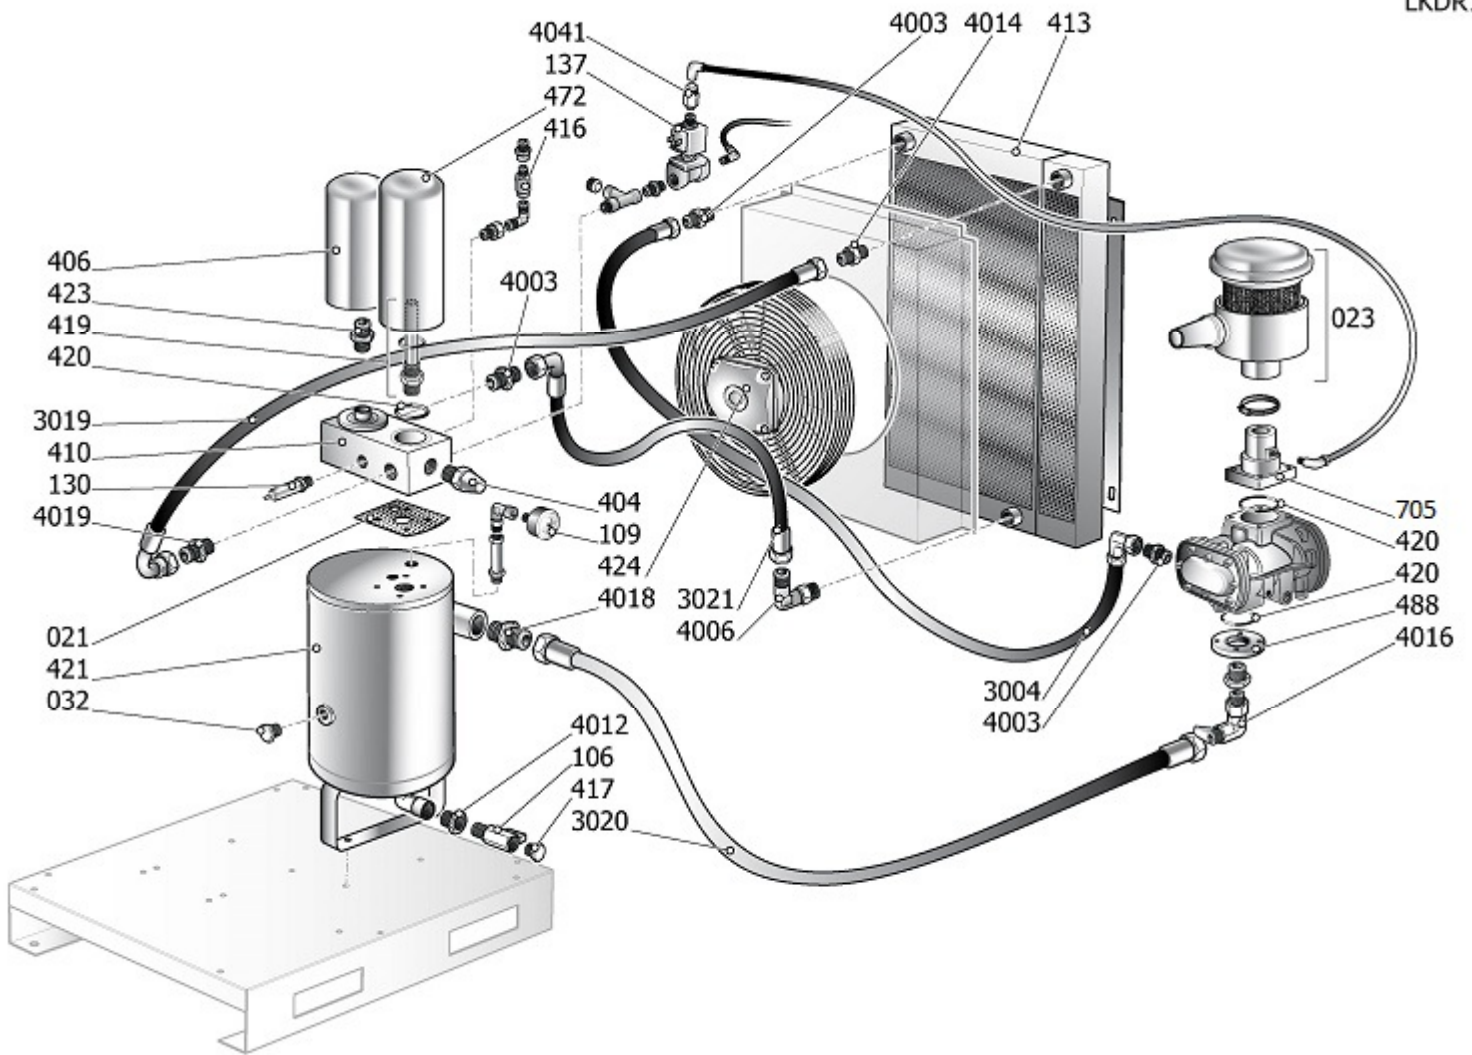

KMVSP

9421739

KIT MN+VS 11B S_500-S_270 PLUS

Pos	Component		MU	Multiplier
109	9052802	MANOMETRO	PZ	1,0
110	9049307	VALVULA DE SEGURIDAD	PZ	1,0
484	4101206	UNION EN T R3/8	PZ	1,0

LKDR1

Pos	Component	MU	Multiplier
21	#151JO0021	JUNTA SEPARADOR DE ACEITE	PZ 1,0
23	#317087000	GRUPO FILTRO AIRE	PZ 1,0
32	9411267	INDICADOR ACEITE	PZ 1,0
109	#330060100	MANOMETRO	PZ 1,0
130	9049309	VALVULA DE SEGURIDAD	PZ 1,0
137	#008195020	ELECTROVALVULA	PZ 1,0
404	#347111000SGL	VALVULA PRESION MINIMA	PZ 1,0
406	9054200	FILTRO ACEITE	PZ 1,0
408	#017092000	FILTRO AIRE 8UM D76	PZ 1,0
410	#160NM0020	BLOCCHETTO DISOLEATORE	PZ 1,0
413	#048512000	RADIADOR AIRE ACEITE	PZ 1,0
416	#012120000	INDICADOR DRENAJE	PZ 1,0
418	#011999008	TAPPO ESAG.M3/4" C/SFIATO+GRN	PZ 1,0
419	#011376000	NIPLE SEPARADOR R.KSC	PZ 1,0
420	\$30502700	ANELLO OR 3187 VITON	PZ 1,0
420	#010123000	ANILLO OR 2093 VITON	PZ 1,0
420	#010124000	ANILLO OR 2087 VITON	PZ 1,0
421	#160NM0037V41	DEPOSITO SEPARADOR DE ACEITE	PZ 1,0
423	#151KL0010	NIPPLO FILTRO OLIO W712	PZ 1,0
424	#048422001	ELECTROVENTILADOR	PZ 1,0
472	#048287000	FILTRO SEPARADOR	PZ 1,0
488	#160NM0012	ABRAZADERA IMPULSION	PZ 1,0
705	#419261011SGL	GR.ASP.10DC N/BP VKV 7,5 (1)	PZ 1,0
996	9421773	KIT RUB.SCARICO DIS.1/2"	PZ 1,0
3004	#151LK0031	TUBO ACEITE CUBE 5-10	PZ 1,0
3019	#160NM0013	TUBO FLX 3/4 BSP FD+F90 L600	PZ 1,0
3020	#160NM0014	TUBO FLX 1 BSP 2FD L700	PZ 1,0
3021	#160RL0001	TUBO ACEITE SERB.-VT L580	PZ 1,0
4003	#011000417	RACC.ADT.MM 1/2" OR-BSP	PZ 3,0
4006	#011000411	RACC.ADT.90°MM 1/2"OR-BSP	PZ 1,0
4014	#011000416	RACC.ADT.MM 3/4" OR-BSP	PZ 1,0
4016	#011443000	RACC.ADT.90°MM1" OR VTN-BSP	PZ 1,0
4018	#011730000	NIPLE 1+OR	PZ 1,0
4019	#011000406	RACC.ADT.MM 3/4" CNC-BSP	PZ 1,0
4041	#011000158	RACC.DIR.MC M5XTUBO D6 + OR	PZ 1,0