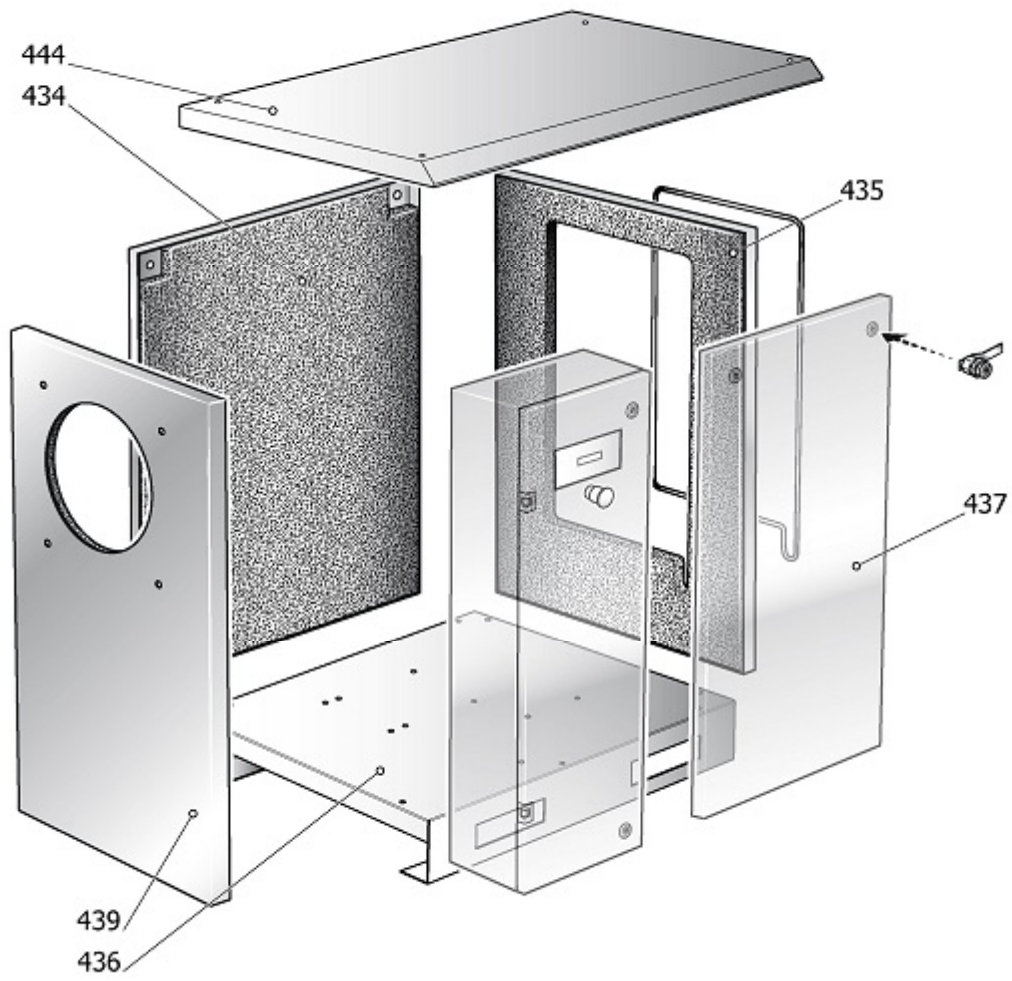

V83KH92N1N744

SIRIO 8-10-500 (IE3)

Pos	Component		MU	Multiplier
164	4101290	EMPALME L MF R3/8	PZ	1,0
400		CABINA COMPLETA		
405		COMPONENTES DE ARRASTRE		
425		TANK COMPONENT		
450		COMPONENTES DE COMPRESORES		
600	#460NH0500V44	CABINA ELECTRICA	PZ	1,0

CABINA COMPLETA

Pos	Component	MU	Multiplier
434	#_260NM0006V44	PANEL TRASERO	PZ 1,0
435	#_260KE0003V44	PANEL TRASERO DER.	PZ 1,0
436	#_160KE0001V44	BASE	PZ 1,0
437	#260NM0005V64	PORTILLO DELANTERO	PZ 1,0
439	#_260KE0002V44	PANEL TRASERO IZQ.	PZ 1,0
444	#_260KE0004V44	PANEL SUPERIOR	PZ 1,0