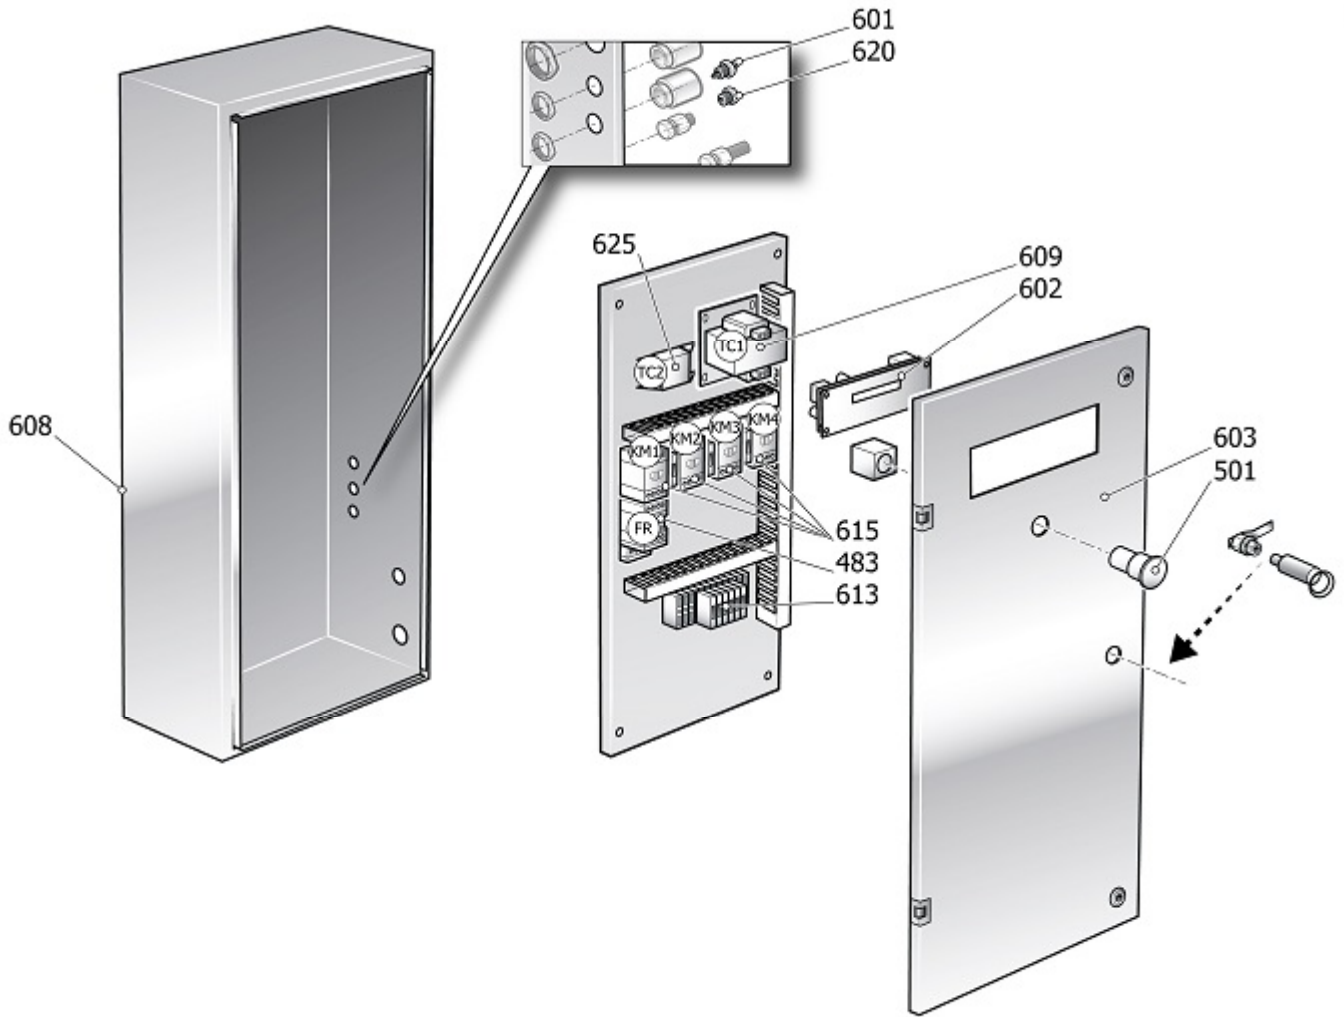

9421773

KIT RUB.SCARICO DIS.1/2"

9421773

KIT RUB.SCARICO DIS.1/2"

Pos	Component		MU	Multiplier
106	#322056010	GRIFO DE LINEA	PZ	1,0
417	#012077000	TAPON ACEITE	PZ	1,0
479	4106488	NIPLE R1/2	PZ	1,0
4012	#011000409	RACC.ADT.MM 1/2" CON-BSP	PZ	1,0