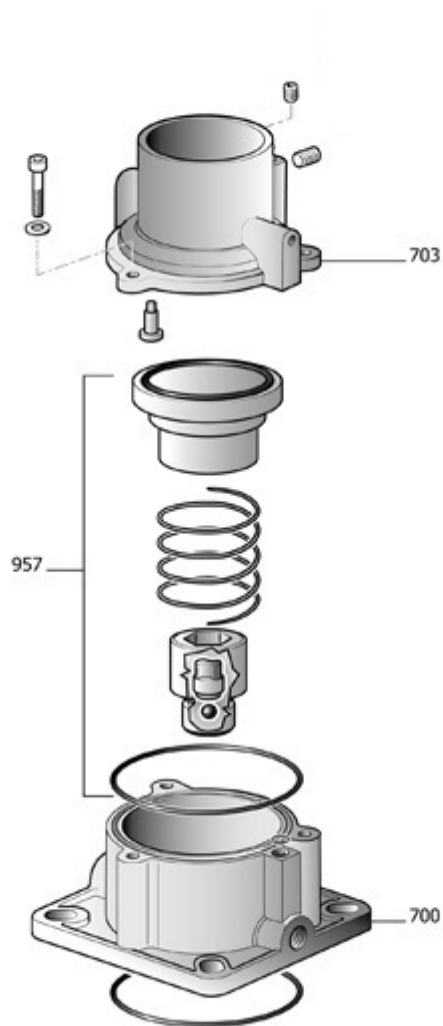

KMVSP

9421739

KIT MN+VS 11B S_500-S_270 PLUS

Pos	Component		MU	Multiplier
109	9052802	MANOMETRO	PZ	1,0
110	9049307	VALVULA DE SEGURIDAD	PZ	1,0
484	4101206	UNION EN T R3/8	PZ	1,0

LKDR1

Pos	Component	MU	Multiplier
21	#151JO0021	JUNTA SEPARADOR DE ACEITE	PZ 1,0
23	#317087000	GRUPO FILTRO AIRE	PZ 1,0
32	9411267	INDICADOR ACEITE	PZ 1,0
109	#330060100	MANOMETRO	PZ 1,0
130	9049309	VALVULA DE SEGURIDAD	PZ 1,0
137	#008195020	ELECTROVALVULA	PZ 1,0
404	#347111000SGL	VALVULA PRESION MINIMA	PZ 1,0
406	9054200	FILTRO ACEITE	PZ 1,0
408	#017092000	FILTRO AIRE 8UM D76	PZ 1,0
410	#160NM0020	BLOCCHETTO DISOLEATORE	PZ 1,0
413	#048512000	RADIADOR AIRE ACEITE	PZ 1,0
416	#012120000	INDICADOR DRENAJE	PZ 1,0
418	#011999008	TAPPO ESAG.M3/4" C/SFIATO+GRN	PZ 1,0
419	#011376000	NIPLE SEPARADOR R.KSC	PZ 1,0
420	\$30502700	ANELLO OR 3187 VITON	PZ 1,0
420	#010123000	ANILLO OR 2093 VITON	PZ 1,0
420	#010124000	ANILLO OR 2087 VITON	PZ 1,0
421	#160NM0037V41	DEPOSITO SEPARADOR DE ACEITE	PZ 1,0
423	#151KL0010	NIPPLO FILTRO OLIO W712	PZ 1,0
424	#048422001	ELECTROVENTILADOR	PZ 1,0
472	#048287000	FILTRO SEPARADOR	PZ 1,0
488	#160NM0012	ABRAZADERA IMPULSION	PZ 1,0
705	#419261011SGL	GR.ASP.10DC N/BP VKV 7,5 (1)	PZ 1,0
996	9421773	KIT RUB.SCARICO DIS.1/2"	PZ 1,0
3004	#151LK0031	TUBO ACEITE CUBE 5-10	PZ 1,0
3019	#160NM0013	TUBO FLX 3/4 BSP FD+F90 L600	PZ 1,0
3020	#160NM0014	TUBO FLX 1 BSP 2FD L700	PZ 1,0
3021	#160RL0001	TUBO ACEITE SERB.-VT L580	PZ 1,0
4003	#011000417	RACC.ADT.MM 1/2" OR-BSP	PZ 3,0
4006	#011000411	RACC.ADT.90°MM 1/2"OR-BSP	PZ 1,0
4014	#011000416	RACC.ADT.MM 3/4" OR-BSP	PZ 1,0
4016	#011443000	RACC.ADT.90°MM1" OR VTN-BSP	PZ 1,0
4018	#011730000	NIPLE 1+OR	PZ 1,0
4019	#011000406	RACC.ADT.MM 3/4" CNC-BSP	PZ 1,0
4041	#011000158	RACC.DIR.MC M5XTUBO D6 + OR	PZ 1,0