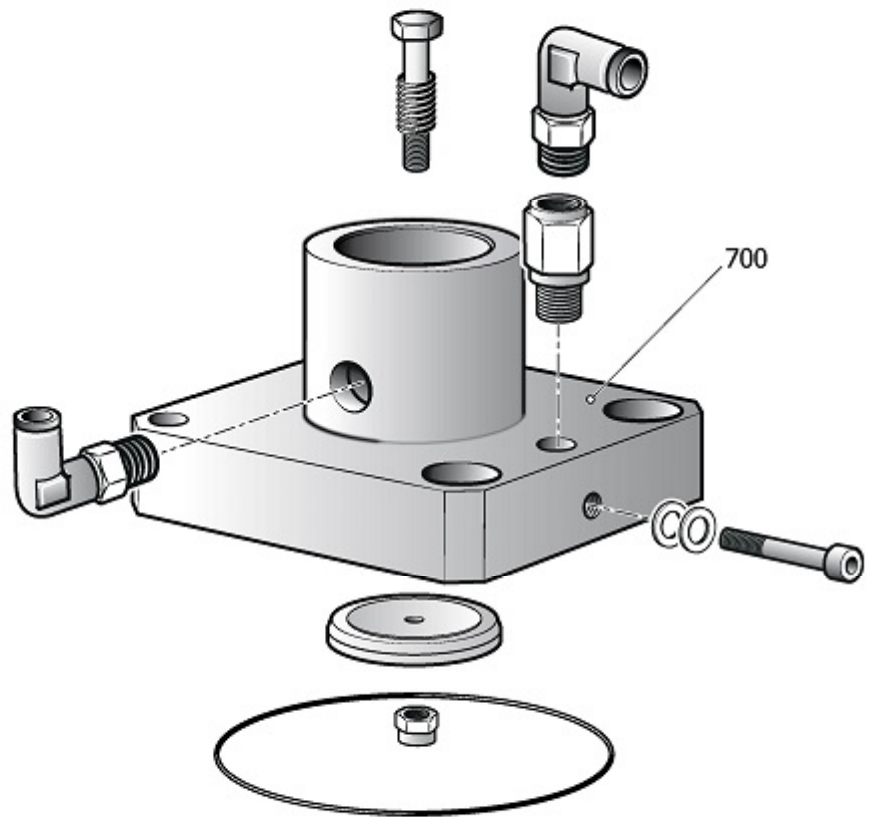

KMVSP

9421674

KIT MN+VS 11B S_200 S/ES MICRO

Pos	Component		MU	Multiplier
109	9052802	MANOMETRO	PZ	1,0
110	9049307	VALVULA DE SEGURIDAD	PZ	1,0
484	4101206	UNION EN T R3/8	PZ	1,0

LJUR1

Pos	Component	MU	Multiplier
21	#151JO0021	JUNTA SEPARADOR DE ACEITE	PZ 1,0
23	#317087000	GRUPO FILTRO AIRE	PZ 1,0
32	#012088000	INDICADOR ACEITE	PZ 1,0
109	#330051000	MANOMETRO	PZ 1,0
127	9270046	RILSAN 4X6 NEGRO	MT 2,0
130	9049309	VALVULA DE SEGURIDAD	PZ 1,0
137	#008436000	ELECTROVALVULA	PZ 1,0
404	#347111000SGL	VALVULA PRESION MINIMA	PZ 1,0
406	9054200	FILTRO ACEITE	PZ 1,0
408	#017092000	FILTRO AIRE 8UM D76	PZ 1,0
410	#151JO0035	BLOCCETTO DISOLEATORE	PZ 1,0
413	#048514000	RADIADOR AIRE ACEITE	PZ 1,0
418	#011999007	TAPPO ESAG.M3/8" C/SFIATO+GRN	PZ 1,0
419	#131PC0011	NIPLE SEPARADOR DE ACEITE MF50	PZ 2,0
421	#151JO0132V41	DEPOSITO SEPARADOR DE ACEITE	PZ 1,0
423	#151KL0010	NIPPLO FILTRO OLIO W712	PZ 1,0
424	#024080010	ELECTROVENTILADOR	PZ 1,0
472	#048275000	FILTRO SEPARADOR	PZ 1,0
480	#151KL0042	ABRAZADERA	PZ 1,0
489	#005264000	CONTADOR DE HORAS	PZ 1,0
496	#151JO0010V17	REJILLA VENTILADOR	PZ 1,0
511	#151KL0081V17	STAFFA VENTILATORE R9005	PZ 1,0
705	#460JO0000SGL	GR.ASP.IR8 (1)	PZ 1,0
996	9421588	KIT RUB.SCARICO DISOLEAT.3/8"	PZ 1,0
3002	#191LX0010	TUBO FLEX 1/2" BSP FD+F90 L440	PZ 1,0
3005	#151JO0017	TUBO FLEX 1/2" BSP 2FD L395	PZ 1,0
3007	#160RL0004	TUBO FLEX 1/2" BSP FD+F45°L425	PZ 2,0
4000	#011000415	RACC.ADT.MM 1/2"X3/4" BSP	PZ 1,0
4001	#011000407	RACC.ADT.90°GIR MM1/2"X3/4"+OR	PZ 1,0
4003	#011000417	RACC.ADT.MM 1/2" OR-BSP	PZ 4,0
4006	#011000411	RACC.ADT.90°MM 1/2"OR-BSP	PZ 1,0
4010	#011100011	EMPALME L 1/2BSPX3/8 OR	PZ 1,0