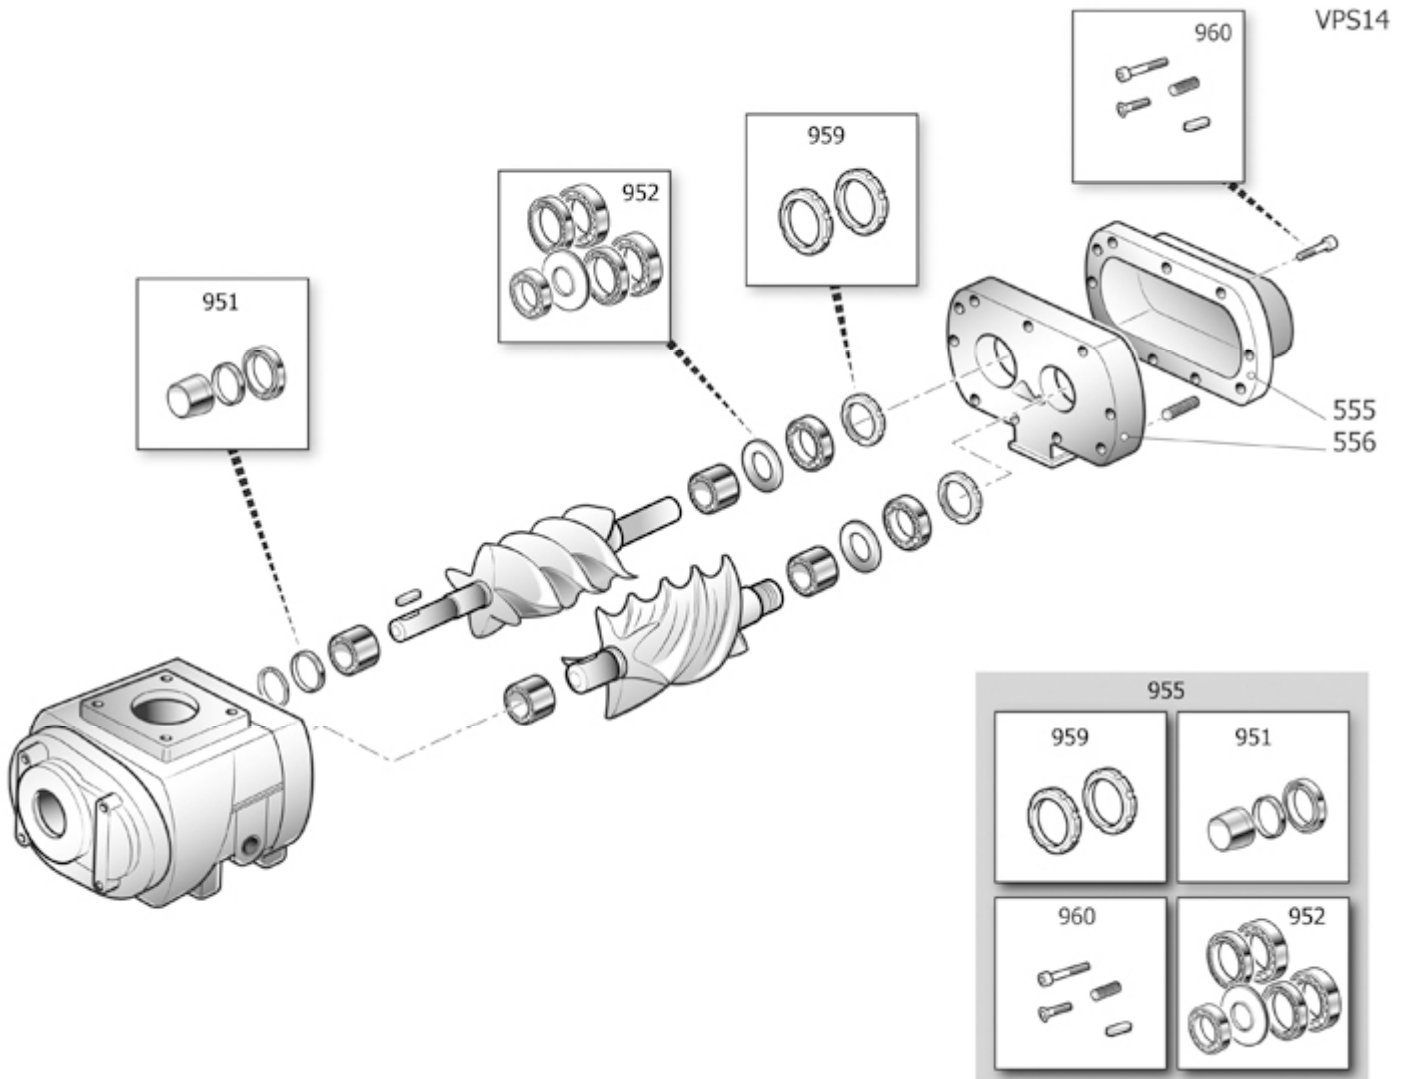

#230510200

KIT REVISIONE GRUPPO VITE

Pos	Component		MU	Multiplier
569	#130510010	GUARN.COPERCHIO VITE FS14	PZ	1,0
951	#230510240	KIT JUNTA ESTANCA	PZ	1,0
952	#230510230	KIT COJINETES	PZ	1,0
959	#230510210	KIT GHIERE	PZ	1,0
960	#230510220	KIT VITERIA	PZ	1,0