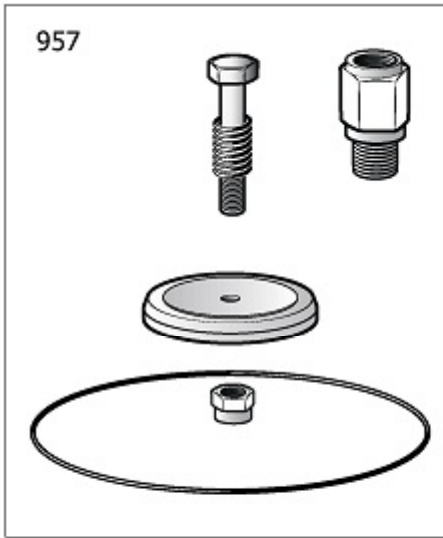

KMVSP

9421674

KIT MN+VS 11B S_200 S/ES MICRO

Pos	Component		MU	Multiplier
109	9052802	MANOMETRO	PZ	1,0
110	9049307	VALVULA DE SEGURIDAD	PZ	1,0
484	4101206	UNION EN T R3/8	PZ	1,0

LJUR1

Pos	Component	MU	Multiplier
21	#151JO0021	JUNTA SEPARADOR DE ACEITE	PZ 1,0
23	#317087000	GRUPO FILTRO AIRE	PZ 1,0
32	#012088000	INDICADOR ACEITE	PZ 1,0
109	#330051000	MANOMETRO	PZ 1,0
127	9270046	RILSAN 4X6 NEGRO	MT 2,0
130	9049309	VALVULA DE SEGURIDAD	PZ 1,0
137	#008436000	ELECTROVALVULA	PZ 1,0
404	#347111000SGL	VALVULA PRESION MINIMA	PZ 1,0
406	9054200	FILTRO ACEITE	PZ 1,0
408	#017092000	FILTRO AIRE 8UM D76	PZ 1,0
410	#151JO0035	BLOCCETTO DISOLEATORE	PZ 1,0
413	#048514000	RADIADOR AIRE ACEITE	PZ 1,0
418	#011999007	TAPPO ESAG.M3/8" C/SFIATO+GRN	PZ 1,0
419	#131PC0011	NIPLE SEPARADOR DE ACEITE MF50	PZ 2,0
421	#151JO0132V41	DEPOSITO SEPARADOR DE ACEITE	PZ 1,0
423	#151KL0010	NIPPLO FILTRO OLIO W712	PZ 1,0
424	#024080010	ELECTROVENTILADOR	PZ 1,0
472	#048275000	FILTRO SEPARADOR	PZ 1,0
480	#151KL0042	ABRAZADERA	PZ 1,0
489	#005264000	CONTADOR DE HORAS	PZ 1,0
496	#151JO0010V17	REJILLA VENTILADOR	PZ 1,0
511	#151KL0081V17	STAFFA VENTILATORE R9005	PZ 1,0
705	#460JO0000SGL	GR.ASP.IR8 (1)	PZ 1,0
996	9421588	KIT RUB.SCARICO DISOLEAT.3/8"	PZ 1,0
3002	#191LX0010	TUBO FLEX 1/2" BSP FD+F90 L440	PZ 1,0
3005	#151JO0017	TUBO FLEX 1/2" BSP 2FD L395	PZ 1,0
3007	#160RL0004	TUBO FLEX 1/2" BSP FD+F45°L425	PZ 2,0
4000	#011000415	RACC.ADT.MM 1/2"X3/4" BSP	PZ 1,0
4001	#011000407	RACC.ADT.90°GIR MM1/2"X3/4"+OR	PZ 1,0
4003	#011000417	RACC.ADT.MM 1/2" OR-BSP	PZ 4,0
4006	#011000411	RACC.ADT.90°MM 1/2"OR-BSP	PZ 1,0
4010	#011100011	EMPALME L 1/2BSPX3/8 OR	PZ 1,0