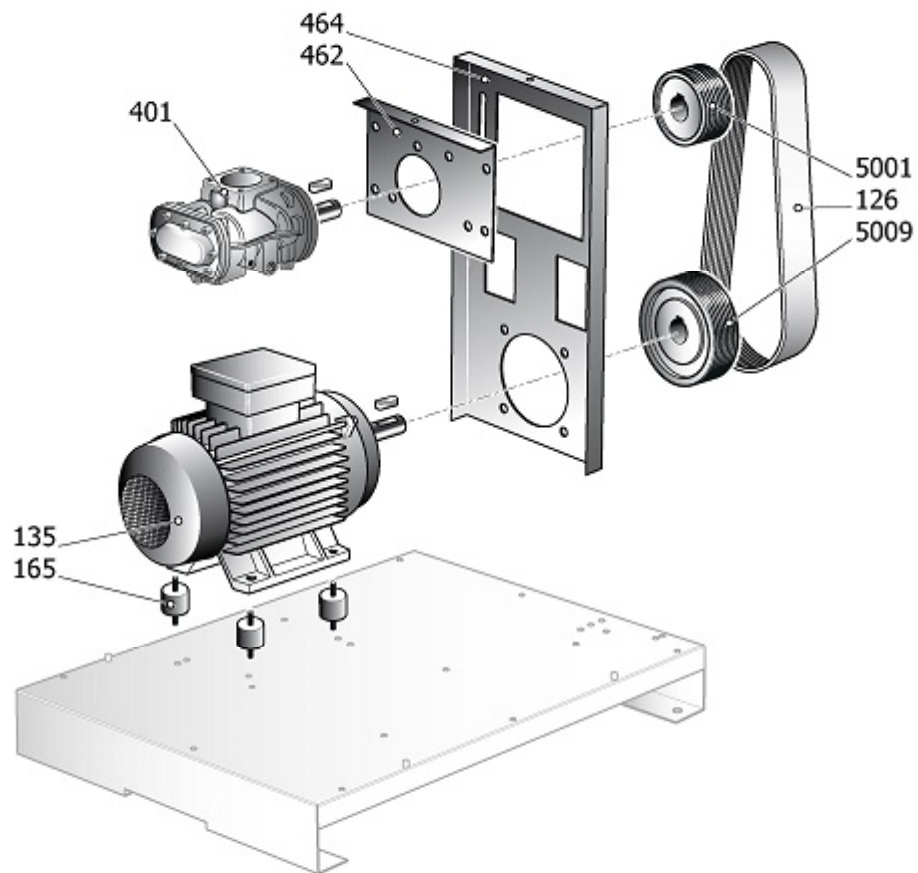

MJWR1

CABINA COMPLETA

Pos	Component	MU	Multiplier
431	#_151JO0008V44 CONTROL PANEL	PZ	1,0
434	#_251JO0004V44 PANEL TRASERO	PZ	1,0
435	#_151JO0002V44 PANEL TRASERO DER.	PZ	1,0
436	#_151JO0001V44 BASE	PZ	1,0
437	#251JO0003V64 PORTILLO DELANTERO	PZ	1,0
439	#_151JO0005V44 PANEL TRASERO IZQ.	PZ	1,0
444	#_251JO0006V44 PANEL SUPERIOR	PZ	1,0

TJPR1

COMPONENTES DE ARRASTRE

Pos	Component	MU	Multiplier
126	#045180000	CORREA POLY V	PZ 1,0
135	#540G115618E3	MOTOR	PZ 1,0
165	4100134	ANTIVIBRADORES PUFFER A 781071	PZ 4,0
401	#5305100110	GRUPO TORNILLO	PZ 1,0
462	#151JO0115V17	PLACA TORNILLO-MOTOR	PZ 1,0
464	#151JO0016V17	PLACA TORNILLO	PZ 1,0
5001	#140501004	PULEGGIA 71-K4-19+BC1108	PZ 1,0
5009	#140374004	PULEGGIA 112-K4-28+BC1610	PZ 1,0