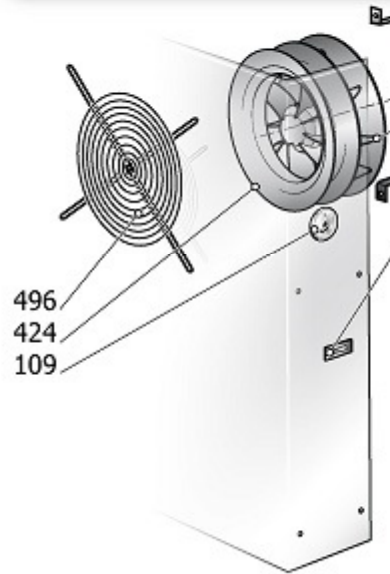

KMVSP

9421674

KIT MN+VS 11B S_200 S/ES MICRO

Pos	Component		MU	Multiplier
109	9052802	MANOMETRO	PZ	1,0
110	9049307	VALVULA DE SEGURIDAD	PZ	1,0
484	4101206	UNION EN T R3/8	PZ	1,0

LJUR1

Pos	Component	MU	Multiplier
21	#151JO0021	JUNTA SEPARADOR DE ACEITE	PZ 1,0
23	#317087000	GRUPO FILTRO AIRE	PZ 1,0
32	#012088000	INDICADOR ACEITE	PZ 1,0
109	#330051000	MANOMETRO	PZ 1,0
127	9270046	RILSAN 4X6 NEGRO	MT 2,0
130	9049309	VALVULA DE SEGURIDAD	PZ 1,0
137	#008436000	ELECTROVALVULA	PZ 1,0
404	#347111000SGL	VALVULA PRESION MINIMA	PZ 1,0
406	9054200	FILTRO ACEITE	PZ 1,0
408	#017092000	FILTRO AIRE 8UM D76	PZ 1,0
410	#151JO0035	BLOCCETTO DISOLEATORE	PZ 1,0
413	#048514000	RADIADOR AIRE ACEITE	PZ 1,0
418	#011999007	TAPPO ESAG.M3/8" C/SFIATO+GRN	PZ 1,0
419	#131PC0011	NIPLE SEPARADOR DE ACEITE MF50	PZ 2,0
421	#151JO0132V41	DEPOSITO SEPARADOR DE ACEITE	PZ 1,0
423	#151KL0010	NIPPLO FILTRO OLIO W712	PZ 1,0
424	#024080010	ELECTROVENTILADOR	PZ 1,0
472	#048275000	FILTRO SEPARADOR	PZ 1,0
480	#151KL0042	ABRAZADERA	PZ 1,0
489	#005264000	CONTADOR DE HORAS	PZ 1,0
496	#151JO0010V17	REJILLA VENTILADOR	PZ 1,0
511	#151KL0081V17	STAFFA VENTILATORE R9005	PZ 1,0
705	#460JO0000SGL	GR.ASP.IR8 (1)	PZ 1,0
996	9421588	KIT RUB.SCARICO DISOLEAT.3/8"	PZ 1,0
3002	#191LX0010	TUBO FLEX 1/2" BSP FD+F90 L440	PZ 1,0
3005	#151JO0017	TUBO FLEX 1/2" BSP 2FD L395	PZ 1,0
3007	#160RL0004	TUBO FLEX 1/2" BSP FD+F45°L425	PZ 2,0
4000	#011000415	RACC.ADT.MM 1/2"X3/4" BSP	PZ 1,0
4001	#011000407	RACC.ADT.90°GIR MM1/2"X3/4"+OR	PZ 1,0
4003	#011000417	RACC.ADT.MM 1/2" OR-BSP	PZ 4,0
4006	#011000411	RACC.ADT.90°MM 1/2"OR-BSP	PZ 1,0
4010	#011100011	EMPALME L 1/2BSPX3/8 OR	PZ 1,0