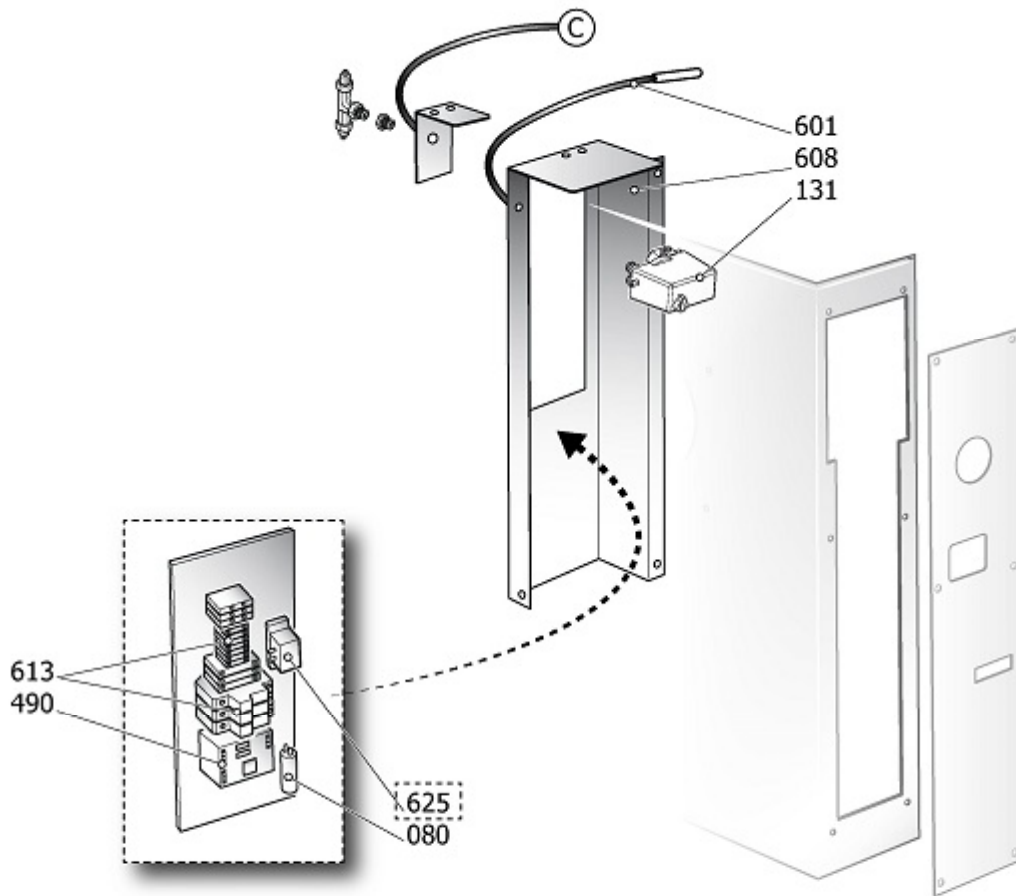

EJTR2

CAB.EL.3-4KW 40

CABINA ELECTRICA

Pos	Component		MU	Multiplier
80	E0M00COND29	CONDENSADOR	PZ	1,0
131	#305198000	PRESOSTATO COMPLETO	PZ	1,0
490	#008353015	THERMOMETRE/THERMOSTAT	PZ	1,0
601	#008333000	SONDA TEMPERATURA	PZ	1,0
608	#151JO0007V17	ASIENTO ELECTRICO	PZ	1,0
613	E0M11WEBGG02	FUS.10X38-2A CH10	PZ	3,0
613	E0M11WEB0552	FUS.5X20-0.5A RT VTR	PZ	1,0
613	E0M11WEB252	FUS.5X20-2A RT VTR	PZ	2,0
625	E0M14005406	TRASF.3,2VA 400V/6V	PZ	1,0