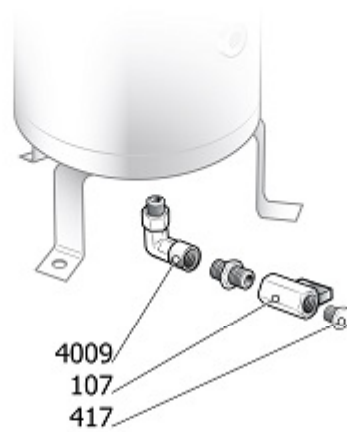

9421588

KIT RUB.SCARICO DISOLEAT.3/8"

Pos	Component		MU	Multiplier
107	#322055100	GRIFO DESCARGA CONDENSACION	PZ	1,0
417	#012023000	TAPON ACEITE	PZ	1,0
479	#B42429000	MANICOTTO 1053/9 CILIN.3/8X1/2	PZ	1,0
4009	#011225000	EMPALME L MM R1/2 ART206 COMAR	PZ	1,0