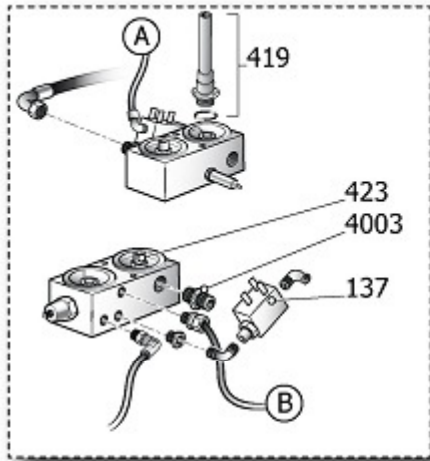

KMVSP

9421674

KIT MN+VS 11B S_200 S/ES MICRO

Pos	Component		MU	Multiplier
109	9052802	MANOMETRO	PZ	1,0
110	9049307	VALVULA DE SEGURIDAD	PZ	1,0
484	4101206	UNION EN T R3/8	PZ	1,0

LJUR1

Pos	Component	MU	Multiplier
21	#151JO0021	JUNTA SEPARADOR DE ACEITE	PZ 1,0
23	#317087000	GRUPO FILTRO AIRE	PZ 1,0
32	#012088000	INDICADOR ACEITE	PZ 1,0
109	#330051000	MANOMETRO	PZ 1,0
127	9270046	RILSAN 4X6 NEGRO	MT 2,0
130	9049309	VALVULA DE SEGURIDAD	PZ 1,0
137	#008436000	ELECTROVALVULA	PZ 1,0
404	#347111000SGL	VALVULA PRESION MINIMA	PZ 1,0
406	9054200	FILTRO ACEITE	PZ 1,0
408	#017092000	FILTRO AIRE 8UM D76	PZ 1,0
410	#151JO0035	BLOCCETTO DISOLEATORE	PZ 1,0
413	#048514000	RADIADOR AIRE ACEITE	PZ 1,0
418	#011999007	TAPPO ESAG.M3/8" C/SFIATO+GRN	PZ 1,0
419	#131PC0011	NIPLE SEPARADOR DE ACEITE MF50	PZ 2,0
421	#151JO0132V41	DEPOSITO SEPARADOR DE ACEITE	PZ 1,0
423	#151KL0010	NIPPLO FILTRO OLIO W712	PZ 1,0
424	#024080010	ELECTROVENTILADOR	PZ 1,0
472	#048275000	FILTRO SEPARADOR	PZ 1,0
480	#151KL0042	ABRAZADERA	PZ 1,0
489	#005264000	CONTADOR DE HORAS	PZ 1,0
496	#151JO0010V17	REJILLA VENTILADOR	PZ 1,0
511	#151KL0081V17	STAFFA VENTILATORE R9005	PZ 1,0
705	#460JO0000SGL	GR.ASP.IR8 (1)	PZ 1,0
996	9421588	KIT RUB.SCARICO DISOLEAT.3/8"	PZ 1,0
3002	#191LX0010	TUBO FLEX 1/2" BSP FD+F90 L440	PZ 1,0
3005	#151JO0017	TUBO FLEX 1/2" BSP 2FD L395	PZ 1,0
3007	#160RL0004	TUBO FLEX 1/2" BSP FD+F45°L425	PZ 2,0
4000	#011000415	RACC.ADT.MM 1/2"X3/4" BSP	PZ 1,0
4001	#011000407	RACC.ADT.90°GIR MM1/2"X3/4"+OR	PZ 1,0
4003	#011000417	RACC.ADT.MM 1/2" OR-BSP	PZ 4,0
4006	#011000411	RACC.ADT.90°MM 1/2"OR-BSP	PZ 1,0
4010	#011100011	EMPALME L 1/2BSPX3/8 OR	PZ 1,0