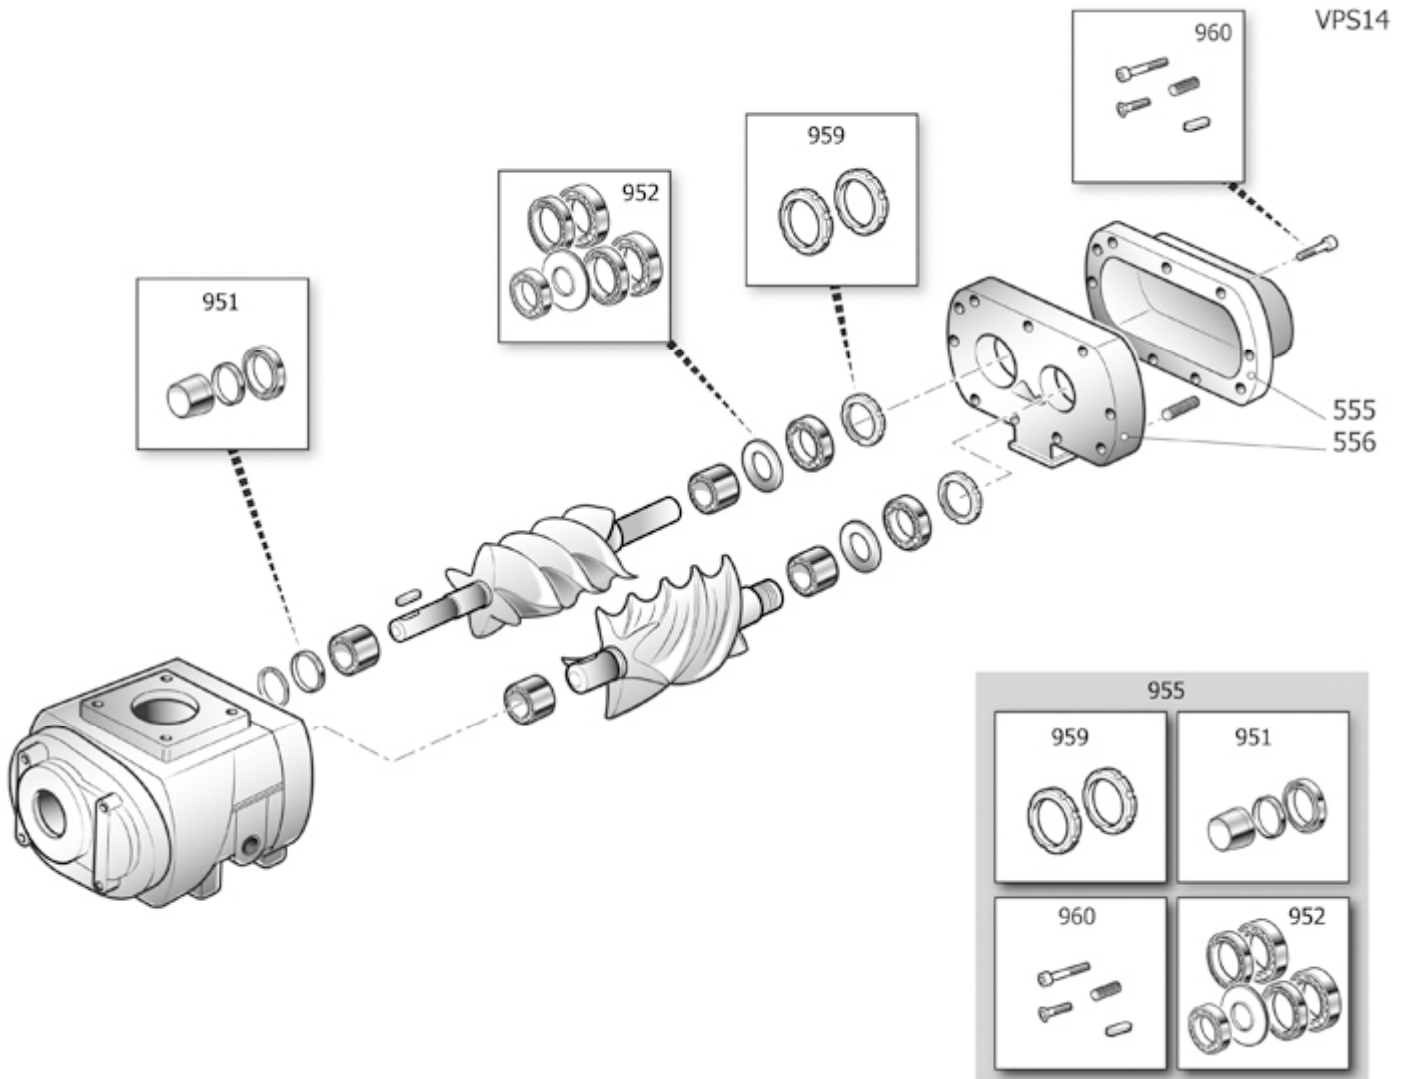

V77JP72N1N544

MERCURY MECH 4.0-10-200 (IE3)

Fecha validez 03/03/2022

V77JP72N1N544

MERCURY MECH 4.0-10-200 (IE3)

Pos	Component	MU	Multiplier	
164	4101290	EMPALME L MF R3/8	PZ	1,0
400		CABINA COMPLETA		
405		COMPONENTES DE ARRASTRE		
425		TANK COMPONENT		
450		COMPONENTES DE COMPRESORES		
600	#451JP0319V17	CABINA ELECTRICA	PZ	1,0
1000		LONG LIFE KIT LIST		

MJWR1

CABINA COMPLETA

Pos	Component	MU	Multiplier
431	#_151JO0008V44 CONTROL PANEL	PZ	1,0
434	#_251JO0004V44 PANEL TRASERO	PZ	1,0
435	#_151JO0002V44 PANEL TRASERO DER.	PZ	1,0
436	#_151JO0001V44 BASE	PZ	1,0
437	#251JO0003V64 PORTILLO DELANTERO	PZ	1,0
439	#_151JO0005V44 PANEL TRASERO IZQ.	PZ	1,0
444	#_251JO0006V44 PANEL SUPERIOR	PZ	1,0

TJPR1

COMPONENTES DE ARRASTRE

Pos	Component	MU	Multiplier
126	#045180000	CORREA POLY V	PZ 1,0
135	#540G115618E3	MOTOR	PZ 1,0
165	4100134	ANTIVIBRADORES PUFFER A 781071	PZ 4,0
401	#5305100110	GRUPO TORNILLO	PZ 1,0
462	#151JO0115V17	PLACA TORNILLO-MOTOR	PZ 1,0
464	#151JO0016V17	PLACA TORNILLO	PZ 1,0
5001	#140501004	PULEGGIA 71-K4-19+BC1108	PZ 1,0
5009	#140374004	PULEGGIA 112-K4-28+BC1610	PZ 1,0