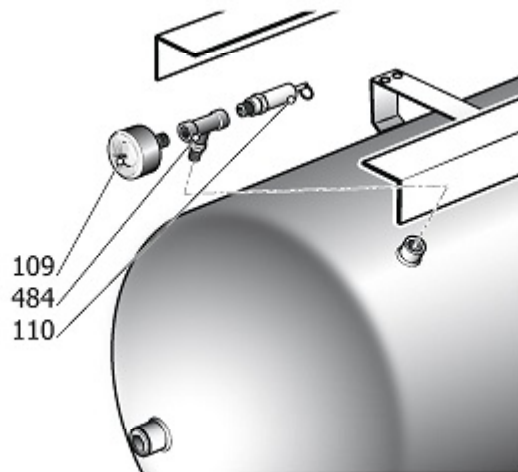

KMVSP

9421674

KIT MN+VS 11B S_200 S/ES MICRO

Pos	Component		MU	Multiplier
109	9052802	MANOMETRO	PZ	1,0
110	9049307	VALVULA DE SEGURIDAD	PZ	1,0
484	4101206	UNION EN T R3/8	PZ	1,0