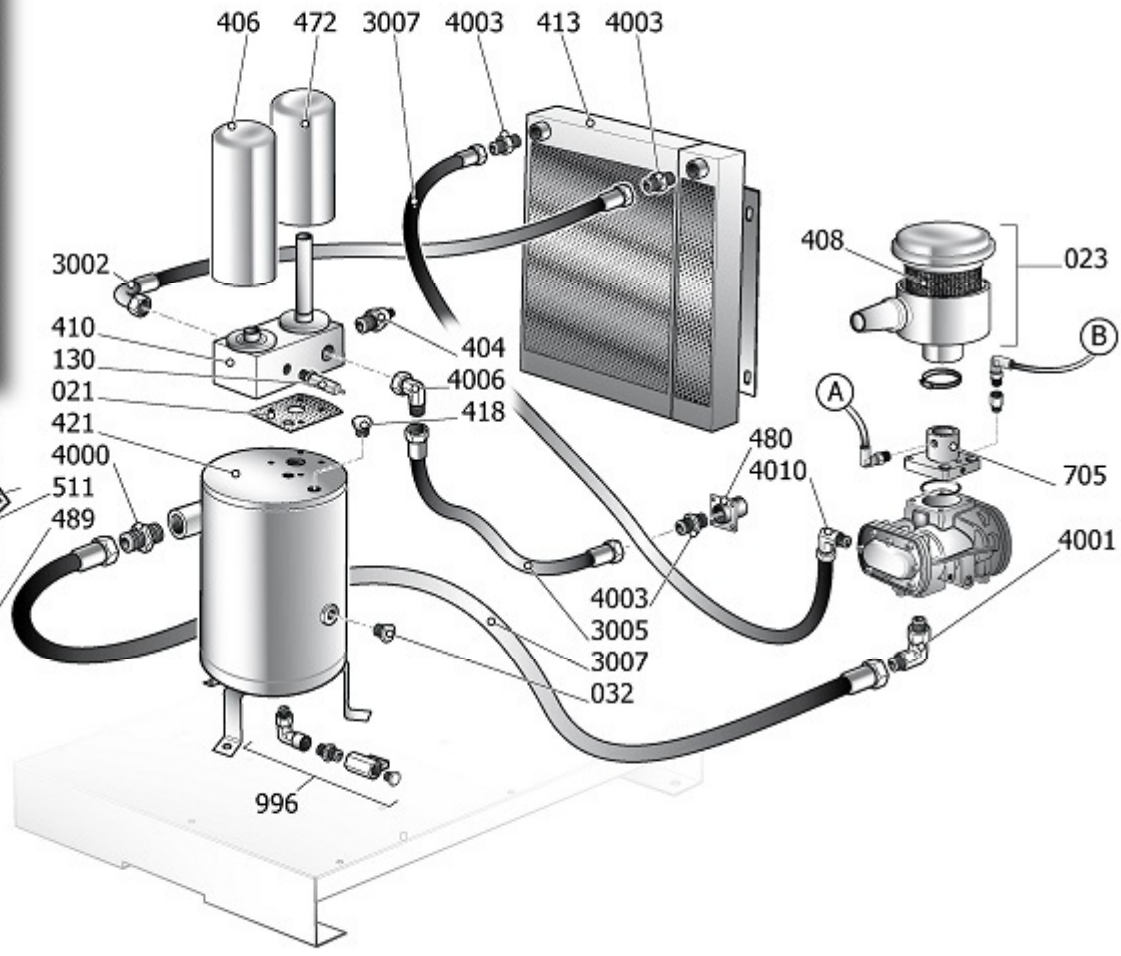

KMVSP

9421674

KIT MN+VS 11B S_200 S/ES MICRO

Pos	Component		MU	Multiplier
109	9052802	MANOMETRO	PZ	1,0
110	9049307	VALVULA DE SEGURIDAD	PZ	1,0
484	4101206	UNION EN T R3/8	PZ	1,0

LJUR1

Pos	Component	MU	Multiplier
21	#151JO0021	JUNTA SEPARADOR DE ACEITE	PZ 1,0
23	#317087000	GRUPO FILTRO AIRE	PZ 1,0
32	#012088000	INDICADOR ACEITE	PZ 1,0
109	#330051000	MANOMETRO	PZ 1,0
127	9270046	RILSAN 4X6 NEGRO	MT 2,0
130	9049309	VALVULA DE SEGURIDAD	PZ 1,0
137	#008436000	ELECTROVALVULA	PZ 1,0
404	#347111000SGL	VALVULA PRESION MINIMA	PZ 1,0
406	9054200	FILTRO ACEITE	PZ 1,0
408	#017092000	FILTRO AIRE 8UM D76	PZ 1,0
410	#151JO0035	BLOCCETTO DISOLEATORE	PZ 1,0
413	#048514000	RADIADOR AIRE ACEITE	PZ 1,0
418	#011999007	TAPPO ESAG.M3/8" C/SFIATO+GRN	PZ 1,0
419	#131PC0011	NIPLE SEPARADOR DE ACEITE MF50	PZ 2,0
421	#151JO0132V41	DEPOSITO SEPARADOR DE ACEITE	PZ 1,0
423	#151KL0010	NIPPLO FILTRO OLIO W712	PZ 1,0
424	#024080010	ELECTROVENTILADOR	PZ 1,0
472	#048275000	FILTRO SEPARADOR	PZ 1,0
480	#151KL0042	ABRAZADERA	PZ 1,0
489	#005264000	CONTADOR DE HORAS	PZ 1,0
496	#151JO0010V17	REJILLA VENTILADOR	PZ 1,0
511	#151KL0081V17	STAFFA VENTILATORE R9005	PZ 1,0
705	#460JO0000SGL	GR.ASP.IR8 (1)	PZ 1,0
996	9421588	KIT RUB.SCARICO DISOLEAT.3/8"	PZ 1,0
3002	#191LX0010	TUBO FLEX 1/2" BSP FD+F90 L440	PZ 1,0
3005	#151JO0017	TUBO FLEX 1/2" BSP 2FD L395	PZ 1,0
3007	#160RL0004	TUBO FLEX 1/2" BSP FD+F45°L425	PZ 2,0
4000	#011000415	RACC.ADT.MM 1/2"X3/4" BSP	PZ 1,0
4001	#011000407	RACC.ADT.90°GIR MM1/2"X3/4"+OR	PZ 1,0
4003	#011000417	RACC.ADT.MM 1/2" OR-BSP	PZ 4,0
4006	#011000411	RACC.ADT.90°MM 1/2"OR-BSP	PZ 1,0
4010	#011100011	EMPALME L 1/2BSPX3/8 OR	PZ 1,0