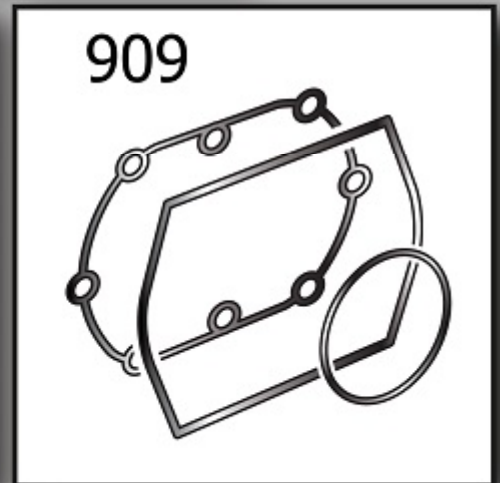

955

#230400201

KIT REVISIONE GRUPPO VITE

Pos	Component		MU	Multiplier
909	#230400250	KIT GUARNIZ. FS50TF/TFC/TM/TMC	PZ	1,0
951	#230400241	KIT JUNTA ESTANCA	PZ	1,0
952	#230400230	KIT COJINETES	PZ	1,0
959	#230400210	KIT GHIERE	PZ	1,0
960	#230400220	KIT VITERIA	PZ	1,0