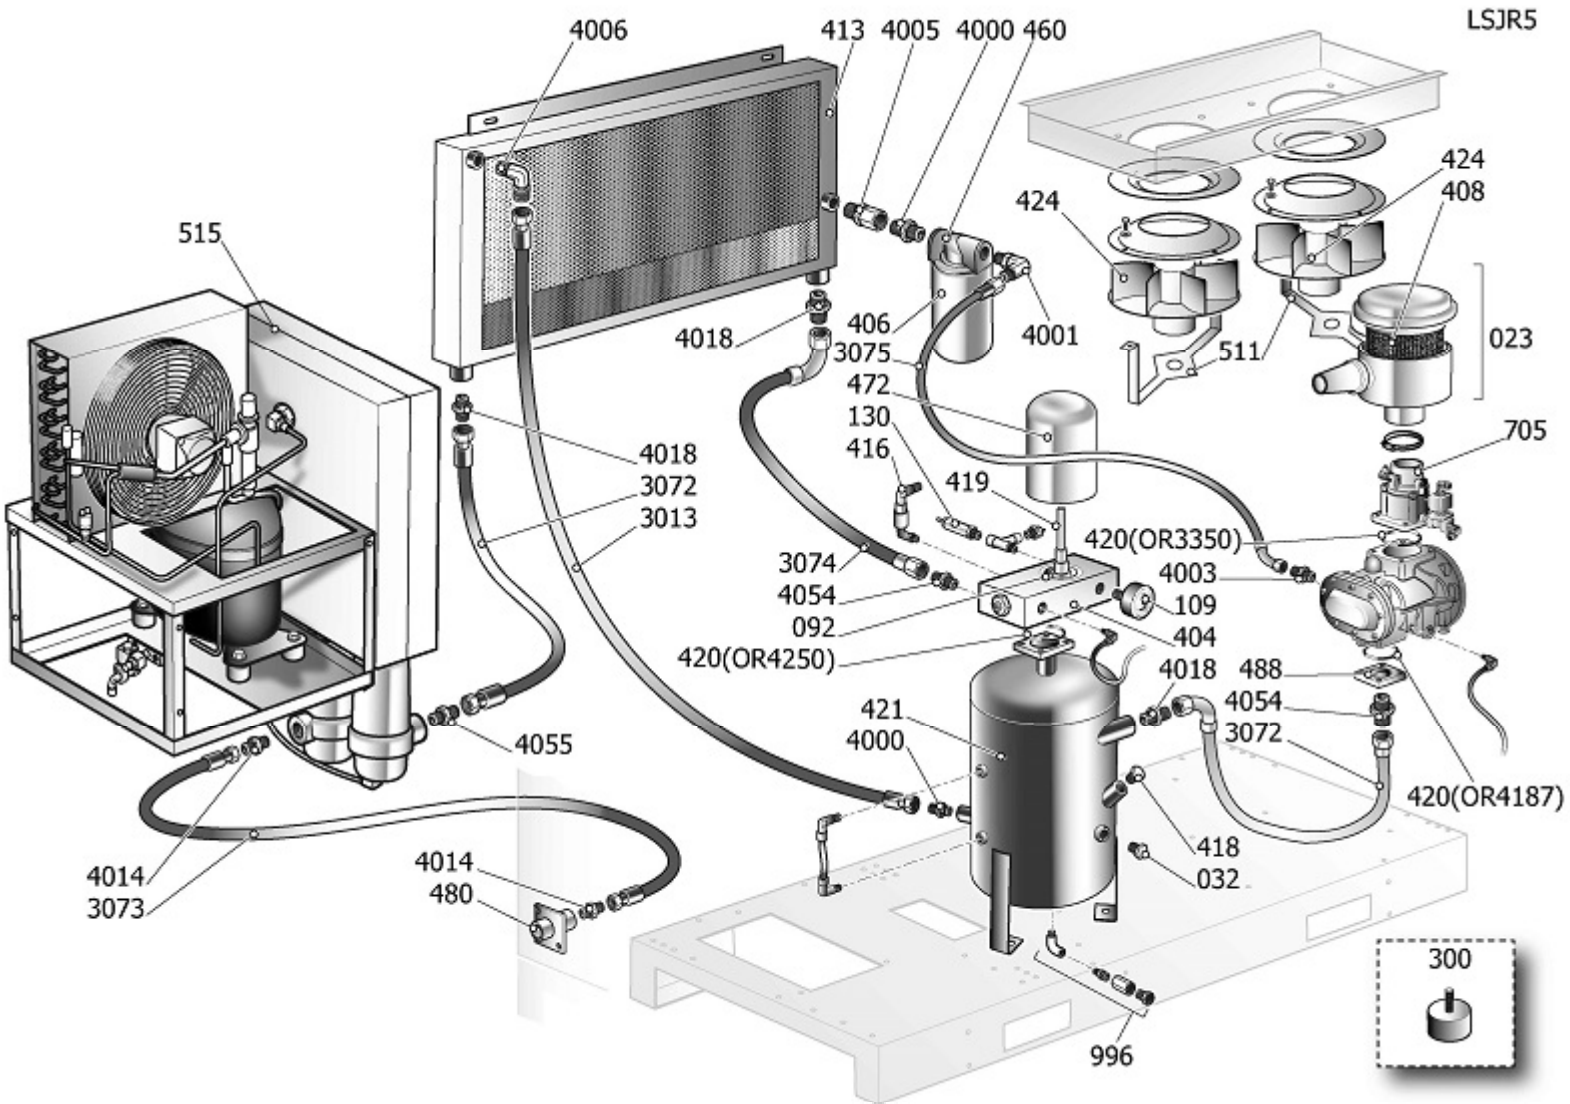

Pos	Component	MU	Multiplier
23	#317101000	GRUPO FILTRO AIRE	PZ 1,0
32	#012088000	INDICADOR ACEITE	PZ 1,0
92	#010082000	JUNTA TAPA	PZ 1,0
109	#330060100	MANOMETRO	PZ 1,0
130	9049309	VALVULA DE SEGURIDAD	PZ 1,0
300	41K0174	KIT RUEDAS/PIES	PZ 1,0
404	#347150000SGL	VALVULA PRESION MINIMA	PZ 1,0
406	9054201	FILTRO ACEITE	PZ 1,0
408	#017101000	FILTRO AIRE 8UM D210	PZ 1,0
413	#048523000	RADIADOR AIRE ACEITE	PZ 1,0
416	#012120000	INDICADOR DRENAJE	PZ 1,0
418	#011999008	TAPPO ESAG.M3/4" C/SFIATO+GRN	PZ 1,0
419	\$14402950	RACC.SEP ARIA-OLIO COMP VTDM46	PZ 1,0
420	#010054000	ANILLO OR 4187 VITON	PZ 1,0
420	#010090000	ANILLO OR 4250 VITON	PZ 1,0
421	#160SV0002V41	DEPOSITO SEPARADOR DE ACEITE	PZ 1,0
424	#024118015	ELECTROVENTILADOR	PZ 2,0
460	#160JL0111	CABEZA FILTRO ACEITE	PZ 1,0
472	#048353000	FILTRO SEPARADOR	PZ 1,0
479	4106488	NIPLE R1/2	PZ 1,0
480	#160SP0025	ABRAZADERA	PZ 1,0
484	4101206	UNION EN T R3/8	PZ 1,0
488	#160ED0073	ABRAZADERA IMPULSION	PZ 1,0
511	#160PU0118V44	STAFFA SUP.VENT.RAD.D280 7016B	PZ 2,0
515	#048516100	SECANTE	PZ 1,0
705	#419260164SGL	GR.ASP.30DC-24V C/R (1,7) S/BP	PZ 1,0
996	9421785	KIT RUB.SCARICO DIS.1/2"	PZ 1,0
3013	#151JO0019	TUBO FLX 1/2 BSP 2FD L780	PZ 1,0
3072	#160SY0030	TUBO FLX 1" BSP FD+F90 L598	PZ 2,0
3073	#160SY0035	TUBO FLX 3/4 BSP FD+F45 L550	PZ 1,0
3074	#160SY0032	TUBO FLX 1" BSP FD+F90 L1030	PZ 1,0
3075	#160SY0033	TUBO FLX 1/2 BSP FD+F90 L470	PZ 1,0
4000	#011000415	RACC.ADT.MM 1/2"X3/4" BSP	PZ 2,0
4001	#011000407	RACC.ADT.90°GIR MM1/2"X3/4"+OR	PZ 1,0
4003	#011000417	RACC.ADT.MM 1/2" OR-BSP	PZ 1,0
4005	#011100002	RACC.ADT.MF 1/2" GIR	PZ 1,0
4006	#011000411	RACC.ADT.90°MM 1/2"OR-BSP	PZ 1,0
4014	#011000416	RACC.ADT.MM 3/4" OR-BSP	PZ 2,0
4018	#011730000	NIPLE 1+OR	PZ 3,0
4054	#011729000	RACC.ADT.MM 1"X1"1/4 OR-BSP	PZ 2,0
4055	#011000405	RACC.ADT.MM 1"X3/4" BSP	PZ 1,0