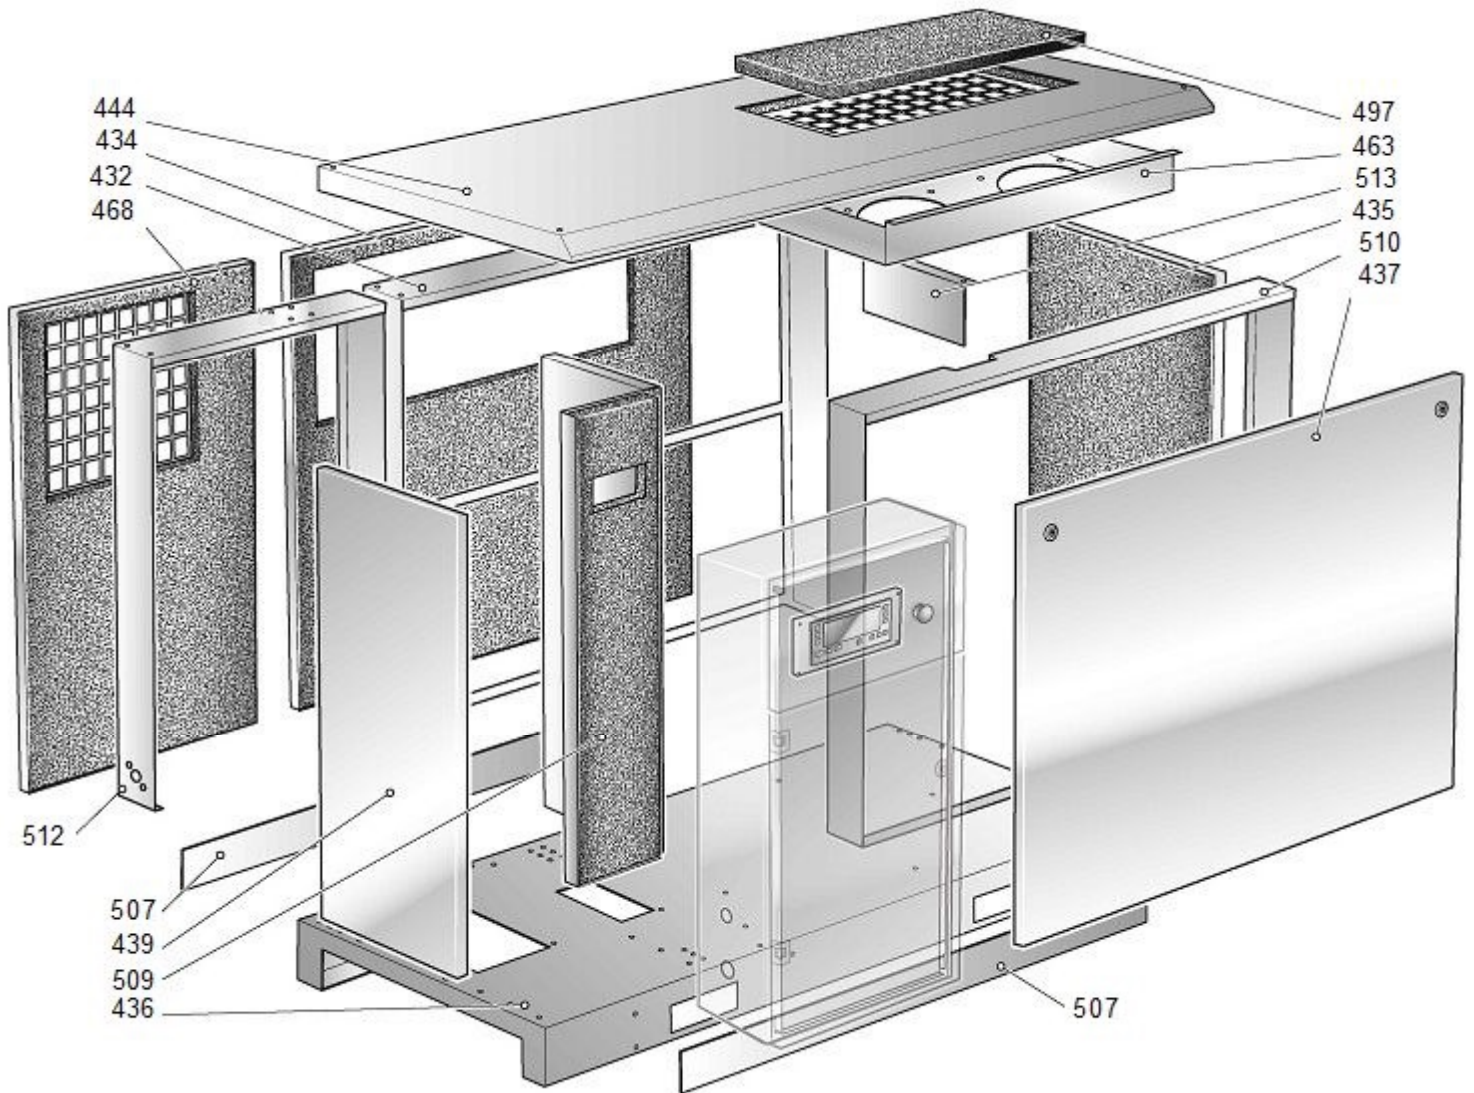

SSZR1

V60SY97N2N564

VEGA 22-10 ES VS (IE3)

Pos	Component	MU	Multiplier
400	CABINA COMPLETA		
405	COMPONENTES DE ARRASTRE		
450	COMPONENTES DE COMPRESORES		
600	#460SY0550V44 CABINA ELECTRICA	PZ	1,0
1000	LONG LIFE KIT LIST		

CABINA COMPLETA

Pos	Component	MU	Multiplier
432	#_260SY0001V44	SOPORTE RADIADOR	PZ 1,0
434	#_260SY0010V44	PANEL TRASERO	PZ 1,0
435	#_260SY0024V44	PANEL TRASERO DER.	PZ 1,0
436	#_160SY0064V44	BASE	PZ 1,0
437	#_260SY0061V64	PORTILLO DELANTERO	PZ 1,0
439	#_160SY0018V44	PANEL TRASERO IZQ.	PZ 1,0
444	#_260SU0001V44	PANEL SUPERIOR	PZ 1,0
463	#160SY0007V	PROTECCION VENTILADOR	PZ 1,0
468	#_260SY0012V44	DRYER PANEL	PZ 1,0
497	#160QQ0094	PREFILTRO	PZ 1,0
507	#160SY0060V44	CHAPA EMPALME	PZ 2,0
509	#_260SY0062V44	INS.PARATIA SEP.VISION22 7016B	PZ 1,0
510	#_260SY0065V44	INS.TELAIO FRON.KELVIN 22 7016	PZ 1,0
512	#_160SY0017V44	TELAIO VANO ES.STAR25 7016B	PZ 1,0
513	#_160SY0048V44	PARATIA SEP.VENT.STAR25 7016B	PZ 1,0