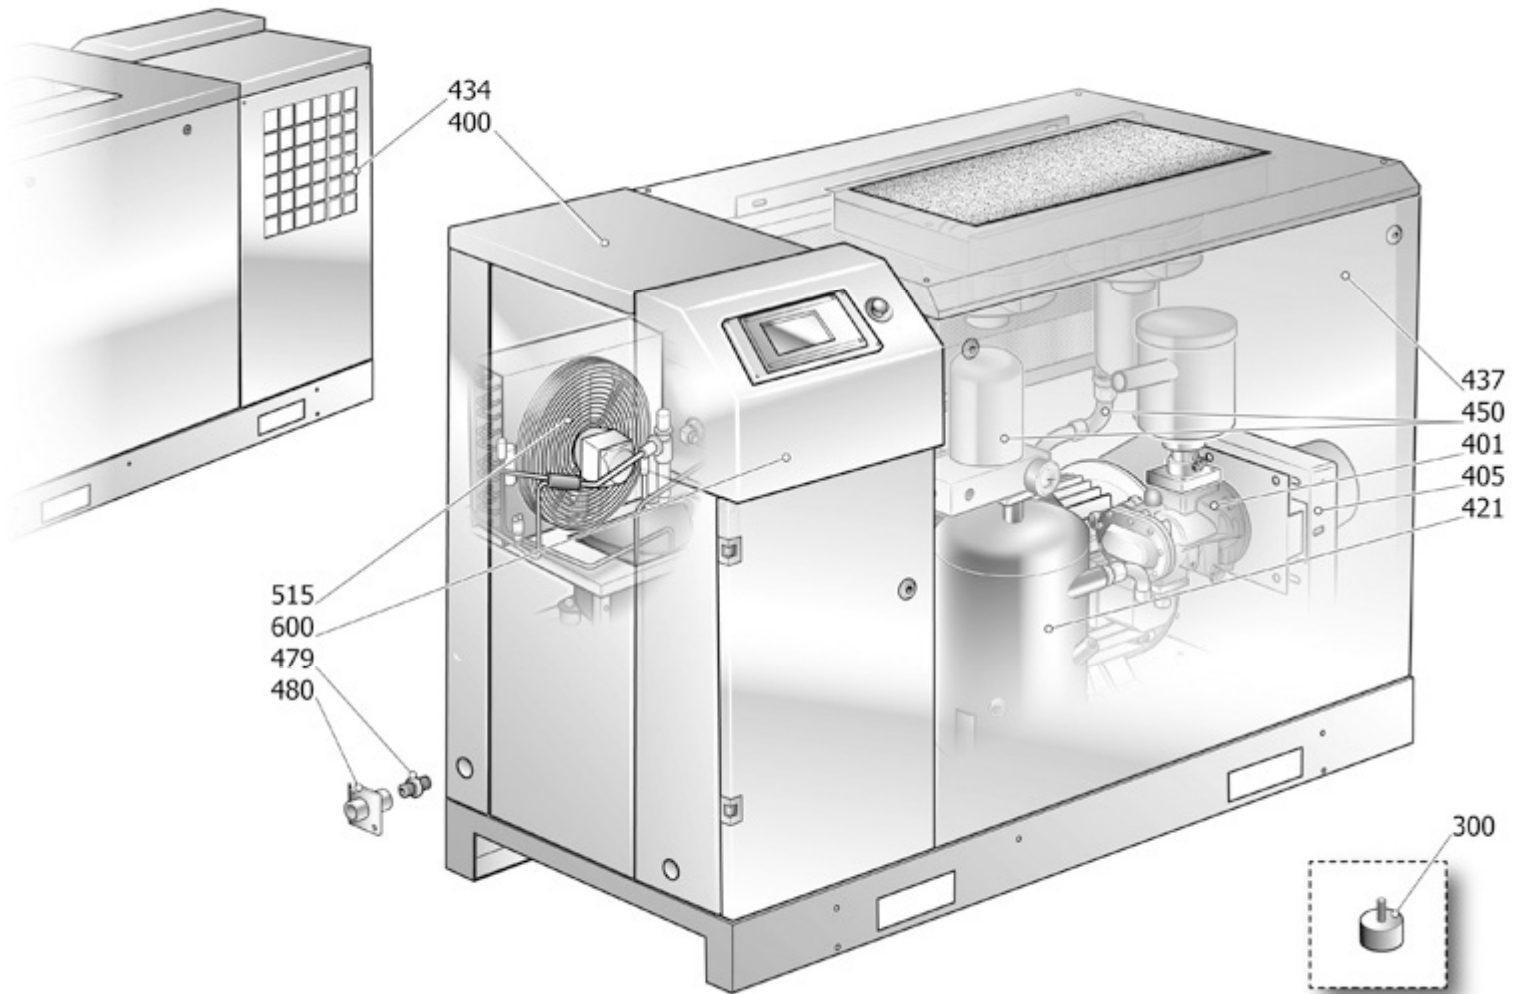

SSZR1

V60SY97N2N564

VEGA 22-10 ES VS (IE3)

Pos	Component	MU	Multiplier
400	CABINA COMPLETA		
405	COMPONENTES DE ARRASTRE		
450	COMPONENTES DE COMPRESORES		
600	#460SY0550V44 CABINA ELECTRICA	PZ	1,0
1000	LONG LIFE KIT LIST		

CABINA COMPLETA

Pos	Component	MU	Multiplier
432	#_260SY0001V44	SOPORTE RADIADOR	PZ 1,0
434	#_260SY0010V44	PANEL TRASERO	PZ 1,0
435	#_260SY0024V44	PANEL TRASERO DER.	PZ 1,0
436	#_160SY0064V44	BASE	PZ 1,0
437	#_260SY0061V64	PORTILLO DELANTERO	PZ 1,0
439	#_160SY0018V44	PANEL TRASERO IZQ.	PZ 1,0
444	#_260SU0001V44	PANEL SUPERIOR	PZ 1,0
463	#160SY0007V	PROTECCION VENTILADOR	PZ 1,0
468	#_260SY0012V44	DRYER PANEL	PZ 1,0
497	#160QQ0094	PREFILTRO	PZ 1,0
507	#160SY0060V44	CHAPA EMPALME	PZ 2,0
509	#_260SY0062V44	INS.PARATIA SEP.VISION22 7016B	PZ 1,0
510	#_260SY0065V44	INS.TELAIO FRON.KELVIN 22 7016	PZ 1,0
512	#_160SY0017V44	TELAIO VANO ES.STAR25 7016B	PZ 1,0
513	#_160SY0048V44	PARATIA SEP.VENT.STAR25 7016B	PZ 1,0