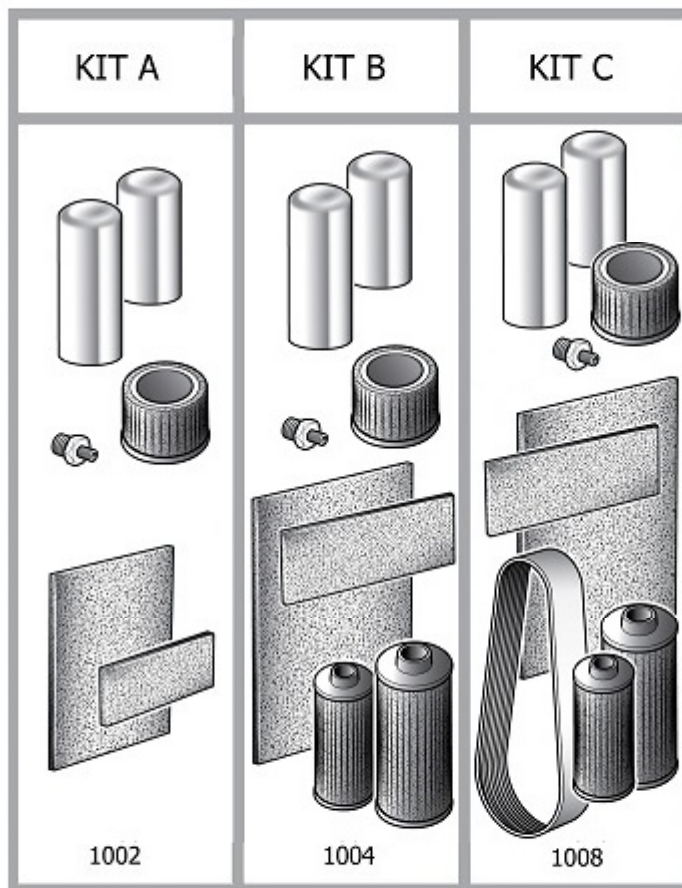

#460SY0550V44

CABINA ELECTRICA

Pos	Component	MU	Multiplier
176	E0M13C403875	CONECTOR	PZ 1,0
424	#224119000	ELECTROVENTILADOR	PZ 1,0
497	#160SY0055	PREFILTRO	PZ 1,0
501	EOP270KIT216	PULSANTE DE EMERGENCIA	PZ 1,0
601	#008333000	SONDA TEMPERATURA	PZ 1,0
602	#305420000SGL	CONTROLADOR ELECTRONICO	PZ 1,0
603	#260QD0001V44	PORTILLO ASIENTO ELECTRICO	PZ 1,0
604	#305457000	CONVERTIDOR	PZ 1,0
606	#008415000	RELE' RMI A 4-5 024 AC GAV	PZ 1,0
606	E0M044031	RELE' MAG.24VAC 4SC-5A	PZ 1,0
608	#160QD0003V44	ASIENTO ELECTRICO	PZ 1,0
609	E0M14160438	TRANSFORMADOR	PZ 1,0
610	E0M040004	RELE SECUENCIA FASES	PZ 1,0
613	E0M11WEBGG01	FUS.10X38-1A CH10	PZ 2,0
613	E0M11WEBGG02	FUS.10X38-2A CH10	PZ 6,0
613	E0M11WEB152	FUSIBLE	PZ 2,0
613	E0M11WEB50GG	FUS.22X58-50A CH22	PZ 6,0
613	E0M11WEB652F	FUS.5X20-6.3A RP VTR	PZ 2,0
615	E0M013037	CNT.S2 50A 24V 3RT2036-1AC20	PZ 1,0
615	E0M013210	CNT.S00 9A 24V 3RT2016-1AB02	PZ 2,0
620	#008167010	TRANSDUCTOR	PZ 1,0
662	#260QQ0012V44	CONTROL.FRAME ETIV	PZ 1,0

LLK70