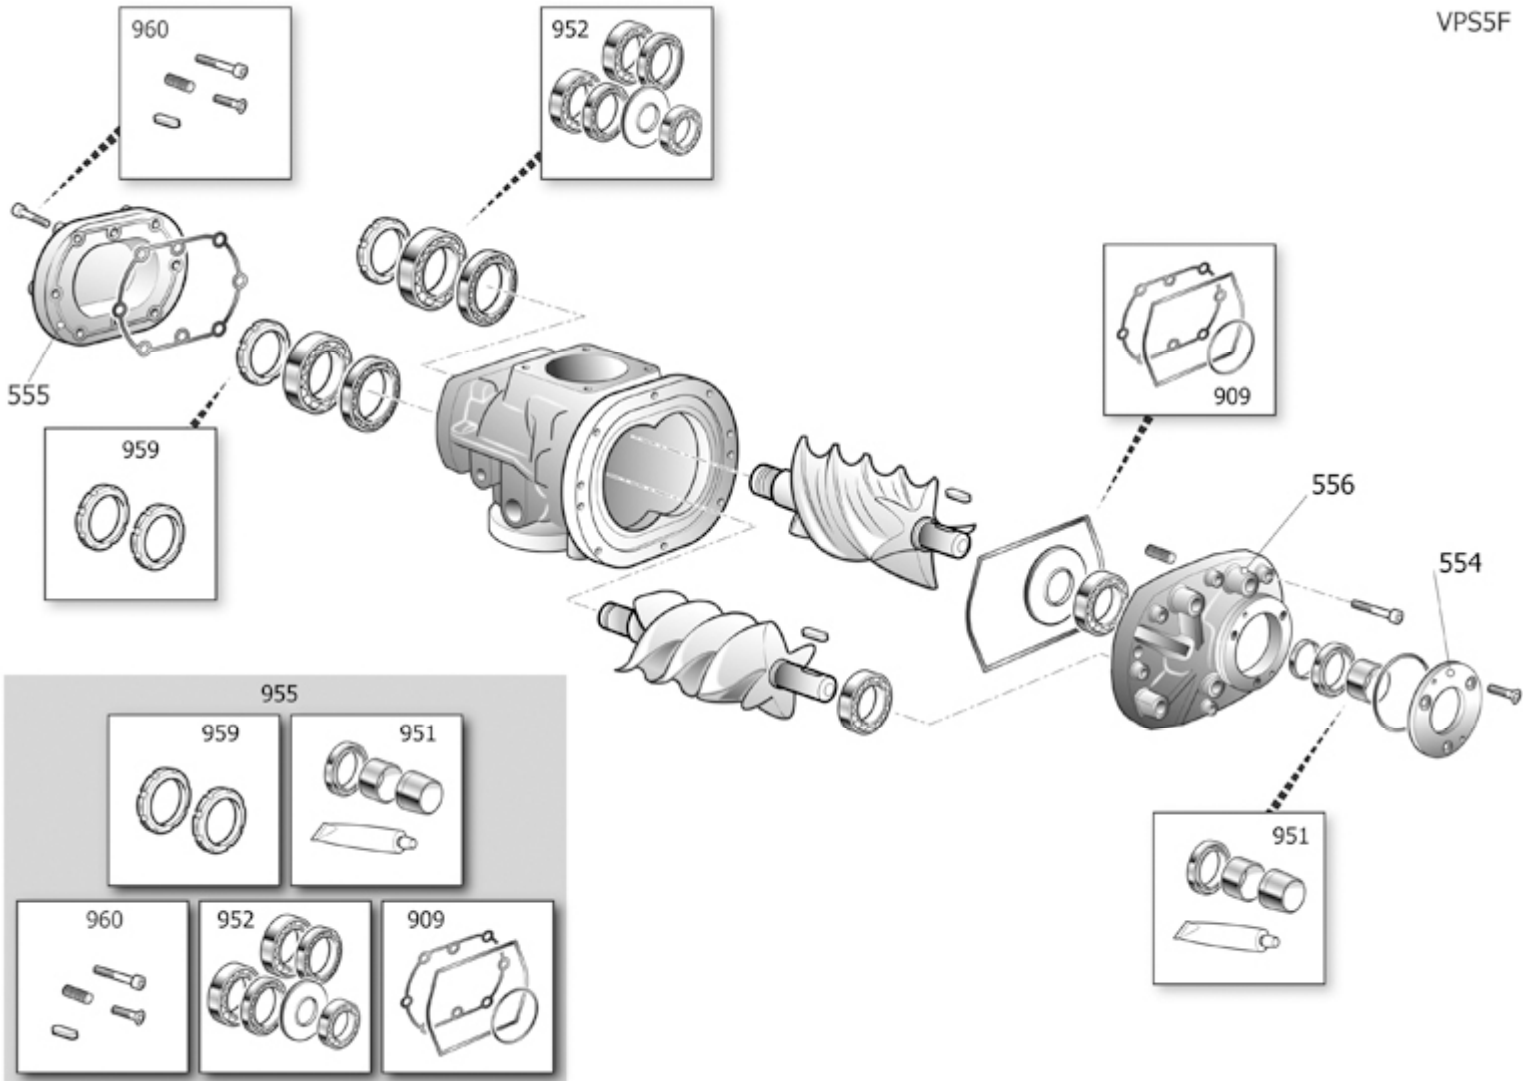

SSZR1

V60SY97N2N564

VEGA 22-10 ES VS (IE3)

Pos	Component	MU	Multiplier
400	CABINA COMPLETA		
405	COMPONENTES DE ARRASTRE		
450	COMPONENTES DE COMPRESORES		
600	#460SY0550V44 CABINA ELECTRICA	PZ	1,0
1000	LONG LIFE KIT LIST		

CABINA COMPLETA

Pos	Component	MU	Multiplier
432	#_260SY0001V44	SOPORTE RADIADOR	PZ 1,0
434	#_260SY0010V44	PANEL TRASERO	PZ 1,0
435	#_260SY0024V44	PANEL TRASERO DER.	PZ 1,0
436	#_160SY0064V44	BASE	PZ 1,0
437	#_260SY0061V64	PORTILLO DELANTERO	PZ 1,0
439	#_160SY0018V44	PANEL TRASERO IZQ.	PZ 1,0
444	#_260SU0001V44	PANEL SUPERIOR	PZ 1,0
463	#160SY0007V	PROTECCION VENTILADOR	PZ 1,0
468	#_260SY0012V44	DRYER PANEL	PZ 1,0
497	#160QQ0094	PREFILTRO	PZ 1,0
507	#160SY0060V44	CHAPA EMPALME	PZ 2,0
509	#_260SY0062V44	INS.PARATIA SEP.VISION22 7016B	PZ 1,0
510	#_260SY0065V44	INS.TELAIO FRON.KELVIN 22 7016	PZ 1,0
512	#_160SY0017V44	TELAIO VANO ES.STAR25 7016B	PZ 1,0
513	#_160SY0048V44	PARATIA SEP.VENT.STAR25 7016B	PZ 1,0

TSVR1

Pos	Component	MU	Multiplier
126	#045217000 CORREA POLY V	PZ	1,0
135	#540Q045622E3 MOTOR	PZ	1,0
165	#020194010 ANTIVIBR.D60X45 MM10X46 60SH	PZ	5,0
401	#5304000110 GRUPO TORNILLO	PZ	1,0
462	#160SY0026V44 PLACA TORNILLO-MOTOR	PZ	1,0
464	#160SY0027V44 PLACA TORNILLO	PZ	1,0
5027	#140439004 PULEGGIA 180-L8-38+BC2517	PZ	1,0
5028	#140442004 PULEGGIA 212-L8-42+BC2517	PZ	1,0