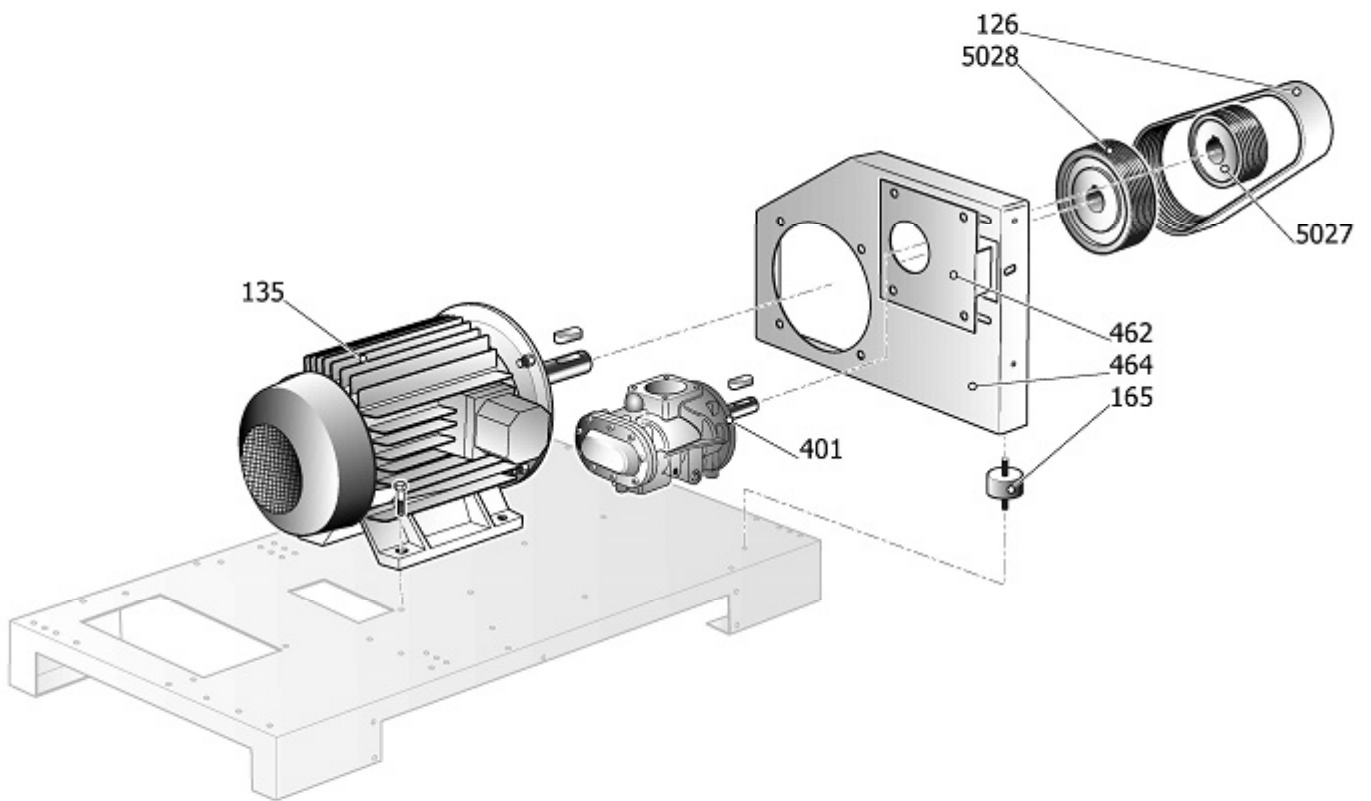

TSVR1

Pos	Component	MU	Multiplier
126	#045217000 CORREA POLY V	PZ	1,0
135	#540Q045622E3 MOTOR	PZ	1,0
165	#020194010 ANTIVIBR.D60X45 MM10X46 60SH	PZ	5,0
401	#5304000110 GRUPO TORNILLO	PZ	1,0
462	#160SY0026V44 PLACA TORNILLO-MOTOR	PZ	1,0
464	#160SY0027V44 PLACA TORNILLO	PZ	1,0
5027	#140439004 PULEGGIA 180-L8-38+BC2517	PZ	1,0
5028	#140442004 PULEGGIA 212-L8-42+BC2517	PZ	1,0