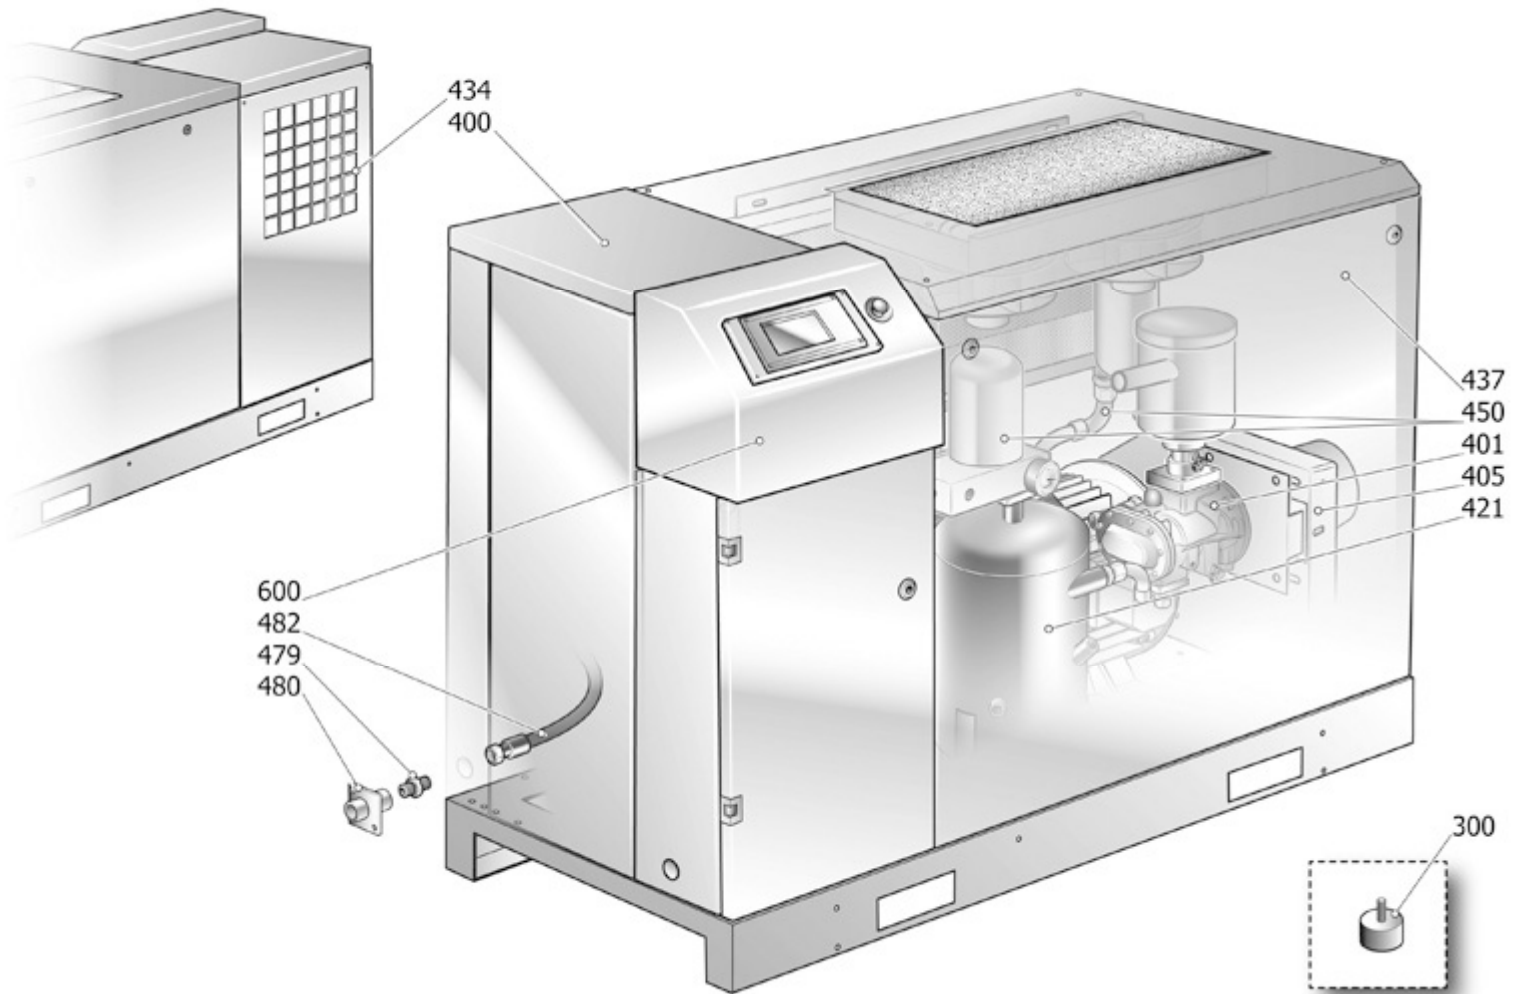

SSUR1

V60SY97N1N564

VEGA 22-10 VS (IE3)

Pos	Component	MU	Multiplier
400	CABINA COMPLETA		
405	COMPONENTES DE ARRASTRE		
450	COMPONENTES DE COMPRESORES		
600	#460SY0550V44 CABINA ELECTRICA	PZ	1,0
1000	LONG LIFE KIT LIST		

Pos	Component	MU	Multiplier
432	#_260SY0001V44 SOPORTE RADIADOR	PZ	1,0
434	#_260SY0010V44 PANEL TRASERO	PZ	1,0
435	#_260SY0024V44 PANEL TRASERO DER.	PZ	1,0
436	#_160SY0064V44 BASE	PZ	1,0
437	#_260SY0061V64 PORTILLO DELANTERO	PZ	1,0
439	#_160SY0018V44 PANEL TRASERO IZQ.	PZ	1,0
444	#_260SU0001V44 PANEL SUPERIOR	PZ	1,0
463	#160SY0007V PROTECCION VENTILADOR	PZ	1,0
468	#_260SY0012V44 DRYER PANEL	PZ	1,0
497	#160QQ0094 PREFILTRO	PZ	1,0
507	#160SY0060V44 CHAPA EMPALME	PZ	2,0
509	#_260SY0062V44 INS.PARATIA SEP.VISION22 7016B	PZ	1,0
510	#_260SY0065V44 INS.TELAIO FRON.KELVIN 22 7016	PZ	1,0
512	#_160SY0017V44 TELAIO VANO ES.STAR25 7016B	PZ	1,0
513	#_160SY0048V44 PARATIA SEP.VENT.STAR25 7016B	PZ	1,0