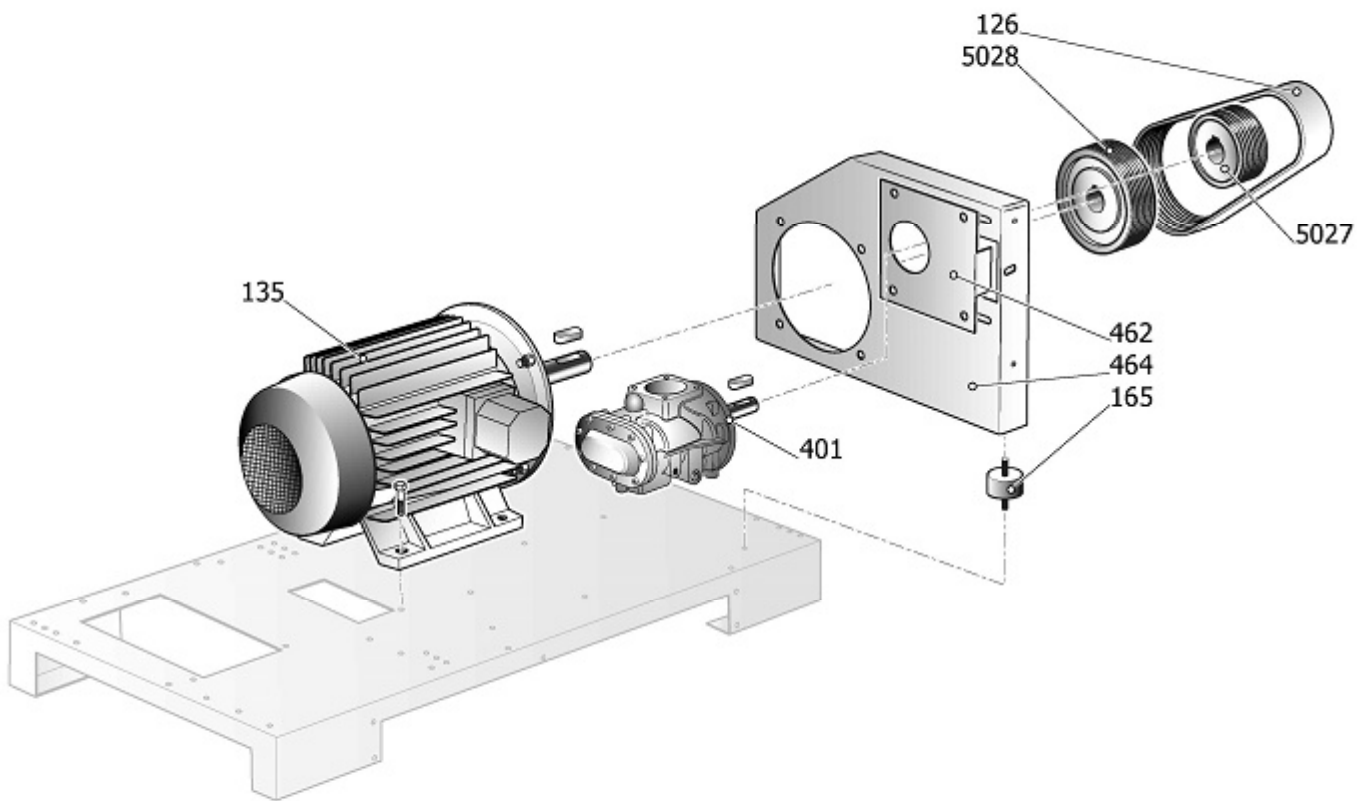

SSUR1

V60SY97N1N564

VEGA 22-10 VS (IE3)

Pos	Component	MU	Multiplier
400	CABINA COMPLETA		
405	COMPONENTES DE ARRASTRE		
450	COMPONENTES DE COMPRESORES		
600	#460SY0550V44 CABINA ELECTRICA	PZ	1,0
1000	LONG LIFE KIT LIST		

TSVR1

COMPONENTES DE ARRASTRE

Pos	Component	MU	Multiplier
126	#045217000	CORREA POLY V	PZ 1,0
135	#540Q045622E3	MOTOR	PZ 1,0
165	#020194010	ANTIVIBR.D60X45 MM10X46 60SH	PZ 5,0
401	#5304000110	GRUPO TORNILLO	PZ 1,0
462	#160SY0026V44	PLACA TORNILLO-MOTOR	PZ 1,0
464	#160SY0027V44	PLACA TORNILLO	PZ 1,0
5027	#140439004	PULEGGIA 180-L8-38+BC2517	PZ 1,0
5028	#140442004	PULEGGIA 212-L8-42+BC2517	PZ 1,0