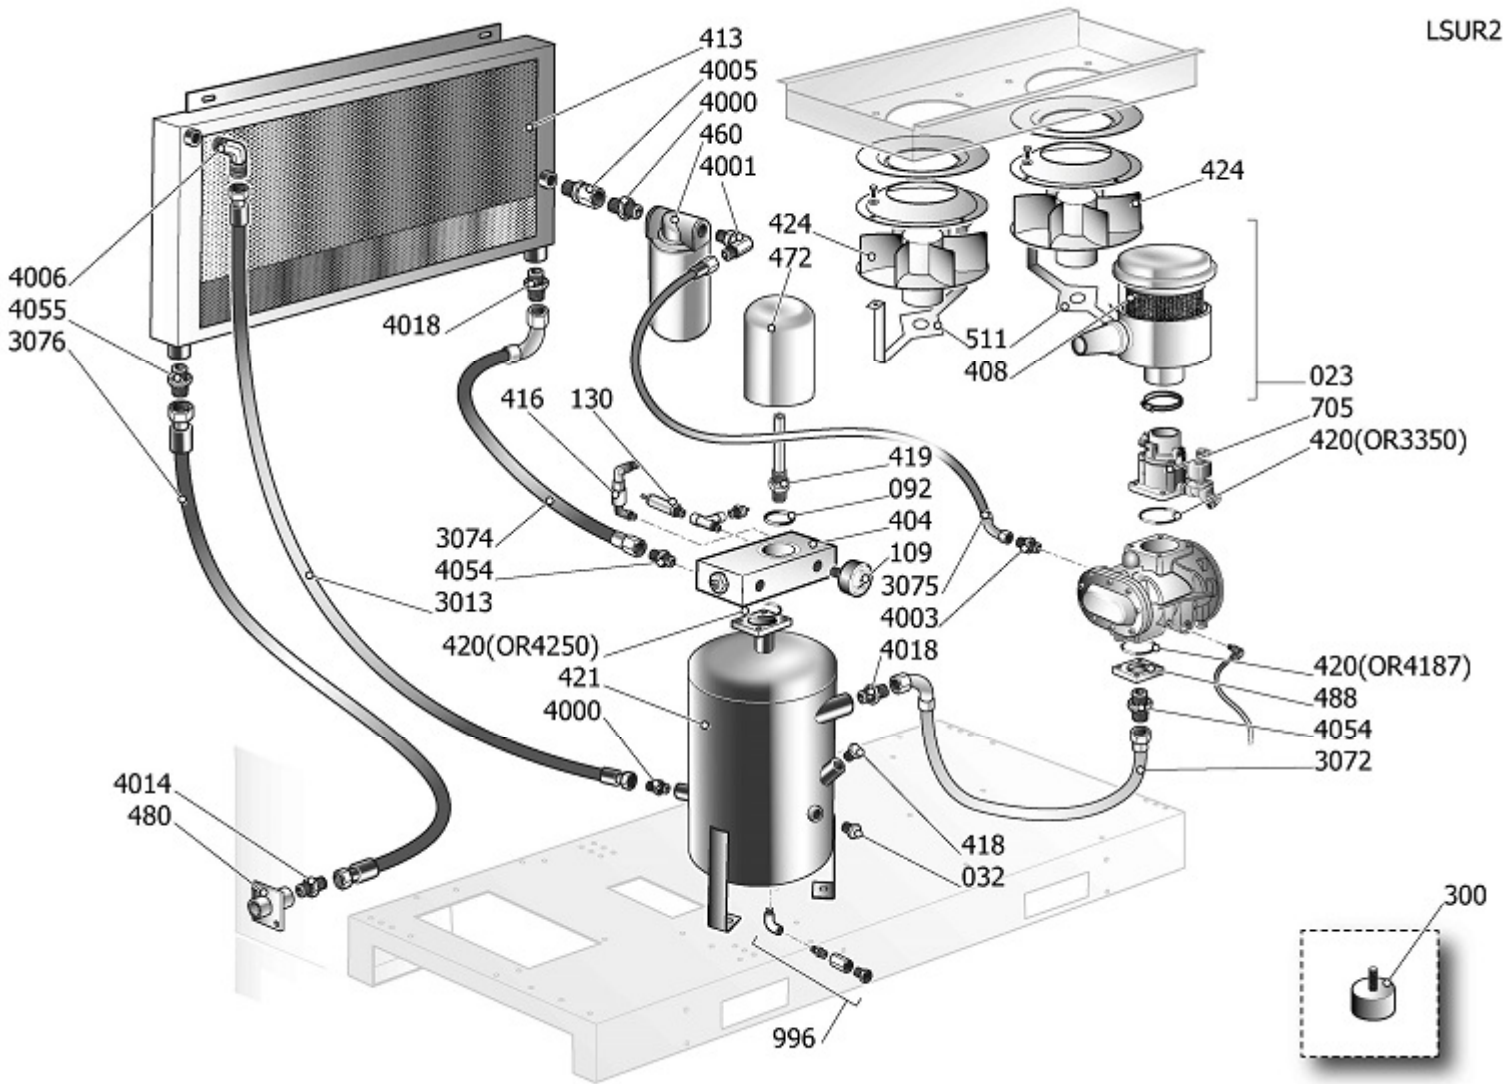

LSUR2

Pos	Component	MU	Multiplier
23	#317101000	GRUPO FILTRO AIRE	PZ 1,0
32	#012088000	INDICADOR ACEITE	PZ 1,0
92	#010082000	JUNTA TAPA	PZ 1,0
109	#330060100	MANOMETRO	PZ 1,0
130	9049309	VALVULA DE SEGURIDAD	PZ 1,0
300	41K0174	KIT RUEDAS/PIES	PZ 1,0
404	#347150000SGL	VALVULA PRESION MINIMA	PZ 1,0
406	9054201	FILTRO ACEITE	PZ 1,0
408	#017101000	FILTRO AIRE 8UM D210	PZ 1,0
413	#048523000	RADIADOR AIRE ACEITE	PZ 1,0
416	#012120000	INDICADOR DRENAJE	PZ 1,0
418	#011999008	TAPPO ESAG.M3/4" C/SFIATO+GRN	PZ 1,0
419	\$14402950	RACC.SEP ARIA-OLIO COMP VTDM46	PZ 1,0
420	#010054000	ANILLO OR 4187 VITON	PZ 1,0
420	#010090000	ANILLO OR 4250 VITON	PZ 1,0
421	#160SV0002V41	DEPOSITO SEPARADOR DE ACEITE	PZ 1,0
424	#024118015	ELECTROVENTILADOR	PZ 2,0
460	#160JL0111	CABEZA FILTRO ACEITE	PZ 1,0
472	#048353000	FILTRO SEPARADOR	PZ 1,0
479	4106488	NIPLE R1/2	PZ 1,0
480	#160SP0025	ABRAZADERA	PZ 1,0
484	4101206	UNION EN T R3/8	PZ 1,0
488	#160ED0073	ABRAZADERA IMPULSION	PZ 1,0
511	#160PU0118V44	STAFFA SUP.VENT.RAD.D280 7016B	PZ 2,0
705	#419260164SGL	GR.ASP.30DC-24V C/R (1,7) S/BP	PZ 1,0
996	9421785	KIT RUB.SCARICO DIS.1/2"	PZ 1,0
3013	#151JO0019	TUBO FLX 1/2 BSP 2FD L780	PZ 1,0
3072	#160SY0030	TUBO FLX 1" BSP FD+F90 L598	PZ 1,0
3074	#160SY0032	TUBO FLX 1" BSP FD+F90 L1030	PZ 1,0
3075	#160SY0033	TUBO FLX 1/2 BSP FD+F90 L470	PZ 1,0
3076	#160SY0045	TUBO FLX 3/4 BSP 2FD L1278	PZ 1,0
4000	#011000415	RACC.ADT.MM 1/2"X3/4" BSP	PZ 2,0
4001	#011000407	RACC.ADT.90°GIR MM1/2"X3/4"+OR	PZ 1,0
4003	#011000417	RACC.ADT.MM 1/2" OR-BSP	PZ 1,0
4005	#011100002	RACC.ADT.MF 1/2" GIR	PZ 1,0
4006	#011000411	RACC.ADT.90°MM 1/2"OR-BSP	PZ 1,0
4014	#011000416	RACC.ADT.MM 3/4" OR-BSP	PZ 1,0
4018	#011730000	NIPLE 1+OR	PZ 2,0
4054	#011729000	RACC.ADT.MM 1"X1"1/4 OR-BSP	PZ 2,0
4055	#011000405	RACC.ADT.MM 1"X3/4" BSP	PZ 1,0