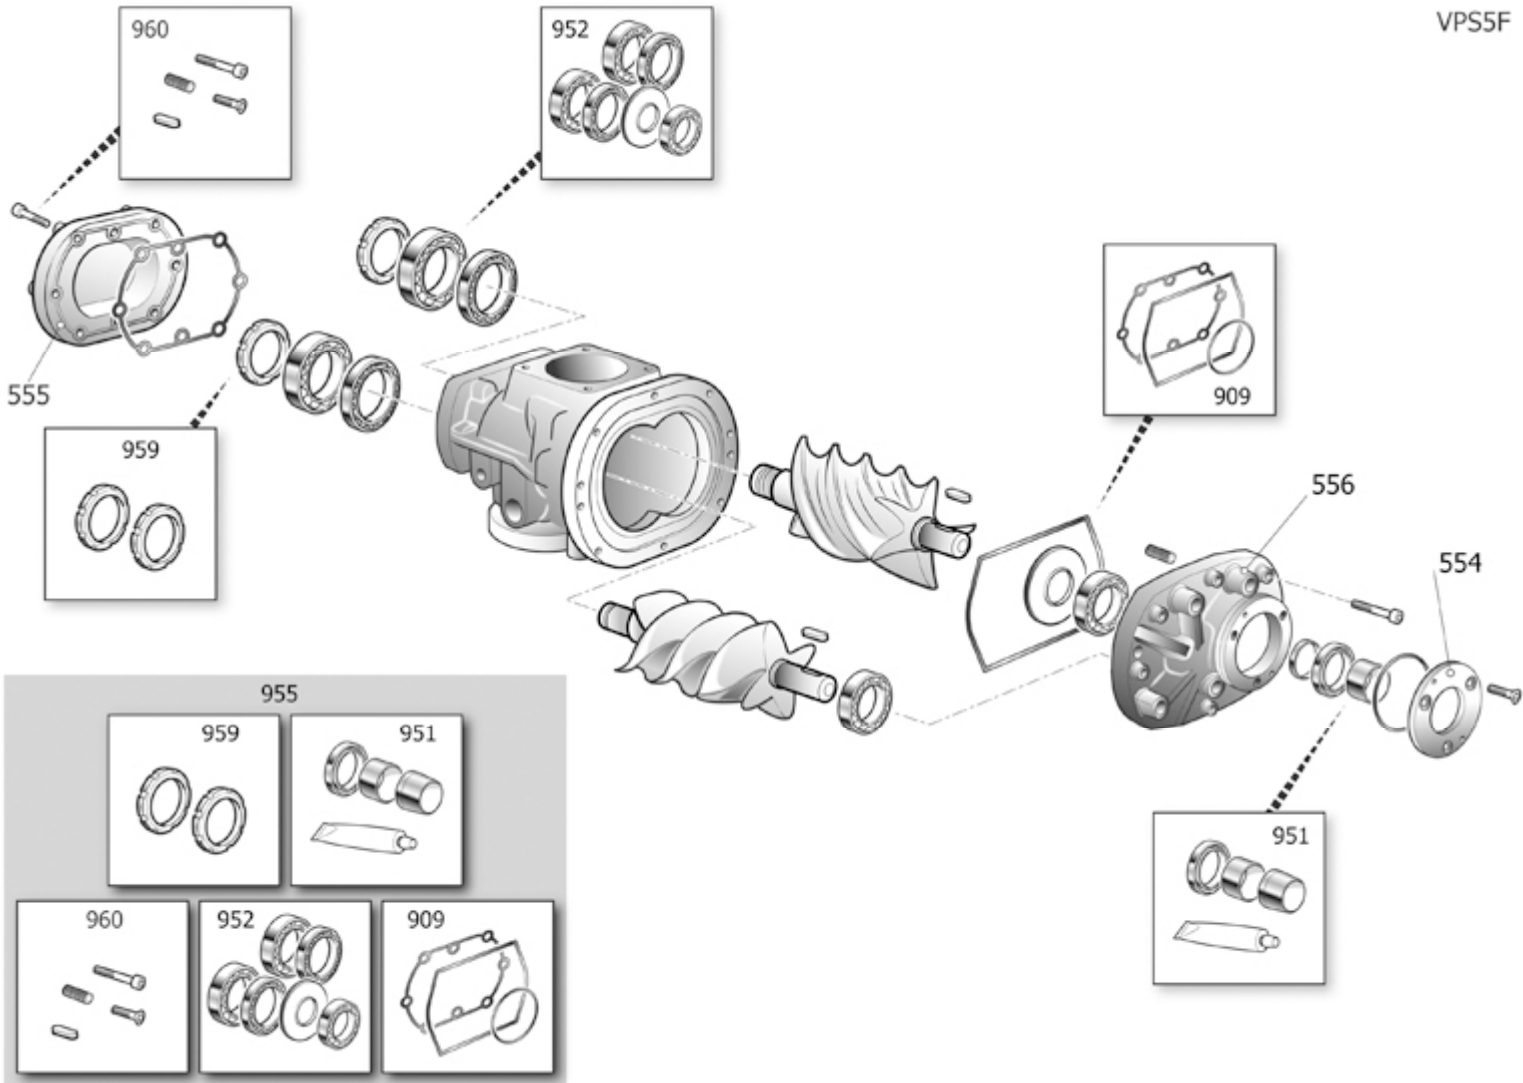

SSUR1

V60SY97N1N564

VEGA 22-10 VS (IE3)

Pos	Component	MU	Multiplier
400	CABINA COMPLETA		
405	COMPONENTES DE ARRASTRE		
450	COMPONENTES DE COMPRESORES		
600	#460SY0550V44 CABINA ELECTRICA	PZ	1,0
1000	LONG LIFE KIT LIST		

Pos	Component	MU	Multiplier
432	#_260SY0001V44 SOPORTE RADIADOR	PZ	1,0
434	#_260SY0010V44 PANEL TRASERO	PZ	1,0
435	#_260SY0024V44 PANEL TRASERO DER.	PZ	1,0
436	#_160SY0064V44 BASE	PZ	1,0
437	#_260SY0061V64 PORTILLO DELANTERO	PZ	1,0
439	#_160SY0018V44 PANEL TRASERO IZQ.	PZ	1,0
444	#_260SU0001V44 PANEL SUPERIOR	PZ	1,0
463	#160SY0007V PROTECCION VENTILADOR	PZ	1,0
468	#_260SY0012V44 DRYER PANEL	PZ	1,0
497	#160QQ0094 PREFILTRO	PZ	1,0
507	#160SY0060V44 CHAPA EMPALME	PZ	2,0
509	#_260SY0062V44 INS.PARATIA SEP.VISION22 7016B	PZ	1,0
510	#_260SY0065V44 INS.TELAIO FRON.KELVIN 22 7016	PZ	1,0
512	#_160SY0017V44 TELAIO VANO ES.STAR25 7016B	PZ	1,0
513	#_160SY0048V44 PARATIA SEP.VENT.STAR25 7016B	PZ	1,0

TSVR1

COMPONENTES DE ARRASTRE

Pos	Component	MU	Multiplier
126	#045217000	CORREA POLY V	PZ 1,0
135	#540Q045622E3	MOTOR	PZ 1,0
165	#020194010	ANTIVIBR.D60X45 MM10X46 60SH	PZ 5,0
401	#5304000110	GRUPO TORNILLO	PZ 1,0
462	#160SY0026V44	PLACA TORNILLO-MOTOR	PZ 1,0
464	#160SY0027V44	PLACA TORNILLO	PZ 1,0
5027	#140439004	PULEGGIA 180-L8-38+BC2517	PZ 1,0
5028	#140442004	PULEGGIA 212-L8-42+BC2517	PZ 1,0