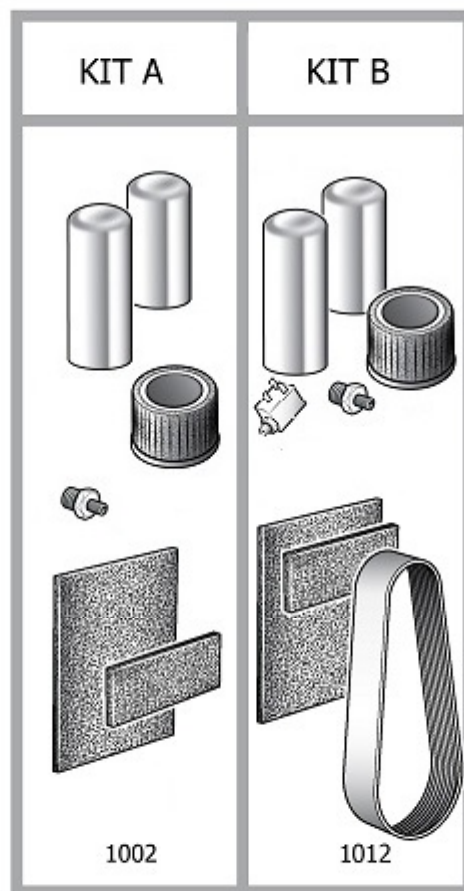

9421785

KIT RUB.SCARICO DIS.1/2"

9421785

KIT RUB.SCARICO DIS.1/2"

Pos	Component		MU	Multiplier
106	#322056010	GRIFO DE LINEA	PZ	1,0
417	#012077000	TAPON ACEITE	PZ	1,0
4012	#011000409	RACC.ADT.MM 1/2" CON-BSP	PZ	1,0

ESYR6

#460SY0550V44

CABINA ELECTRICA

Pos	Component	MU	Multiplier
176	E0M13C403875	CONECTOR	PZ 1,0
424	#224119000	ELECTROVENTILADOR	PZ 1,0
497	#160SY0055	PREFILTRO	PZ 1,0
501	EOP270KIT216	PULSANTE DE EMERGENCIA	PZ 1,0
601	#008333000	SONDA TEMPERATURA	PZ 1,0
602	#305420000SGL	CONTROLADOR ELECTRONICO	PZ 1,0
603	#260QD0001V44	PORTILLO ASIENTO ELECTRICO	PZ 1,0
604	#305457000	CONVERTIDOR	PZ 1,0
606	#008415000	RELE' RMI A 4-5 024 AC GAV	PZ 1,0
606	E0M044031	RELE' MAG.24VAC 4SC-5A	PZ 1,0
608	#160QD0003V44	ASIENTO ELECTRICO	PZ 1,0
609	E0M14160438	TRANSFORMADOR	PZ 1,0
610	E0M040004	RELE SECUENCIA FASES	PZ 1,0
613	E0M11WEBGG01	FUS.10X38-1A CH10	PZ 2,0
613	E0M11WEBGG02	FUS.10X38-2A CH10	PZ 6,0
613	E0M11WEB152	FUSIBLE	PZ 2,0
613	E0M11WEB50GG	FUS.22X58-50A CH22	PZ 6,0
613	E0M11WEB652F	FUS.5X20-6.3A RP VTR	PZ 2,0
615	E0M013037	CNT.S2 50A 24V 3RT2036-1AC20	PZ 1,0
615	E0M013210	CNT.S00 9A 24V 3RT2016-1AB02	PZ 2,0
620	#008167010	TRANSDUCTOR	PZ 1,0
662	#260QQ0012V44	CONTROL.FRAME ETIV	PZ 1,0

LLK49

LONG LIFE KIT LIST

Pos	Component		MU	Multiplier
1002	#260KTB88E	LLK A VKV 22-08/10 VS	PZ	1,0
1012	#260KTD38E	LLK B VKV 18.5-22 VS	PZ	1,0