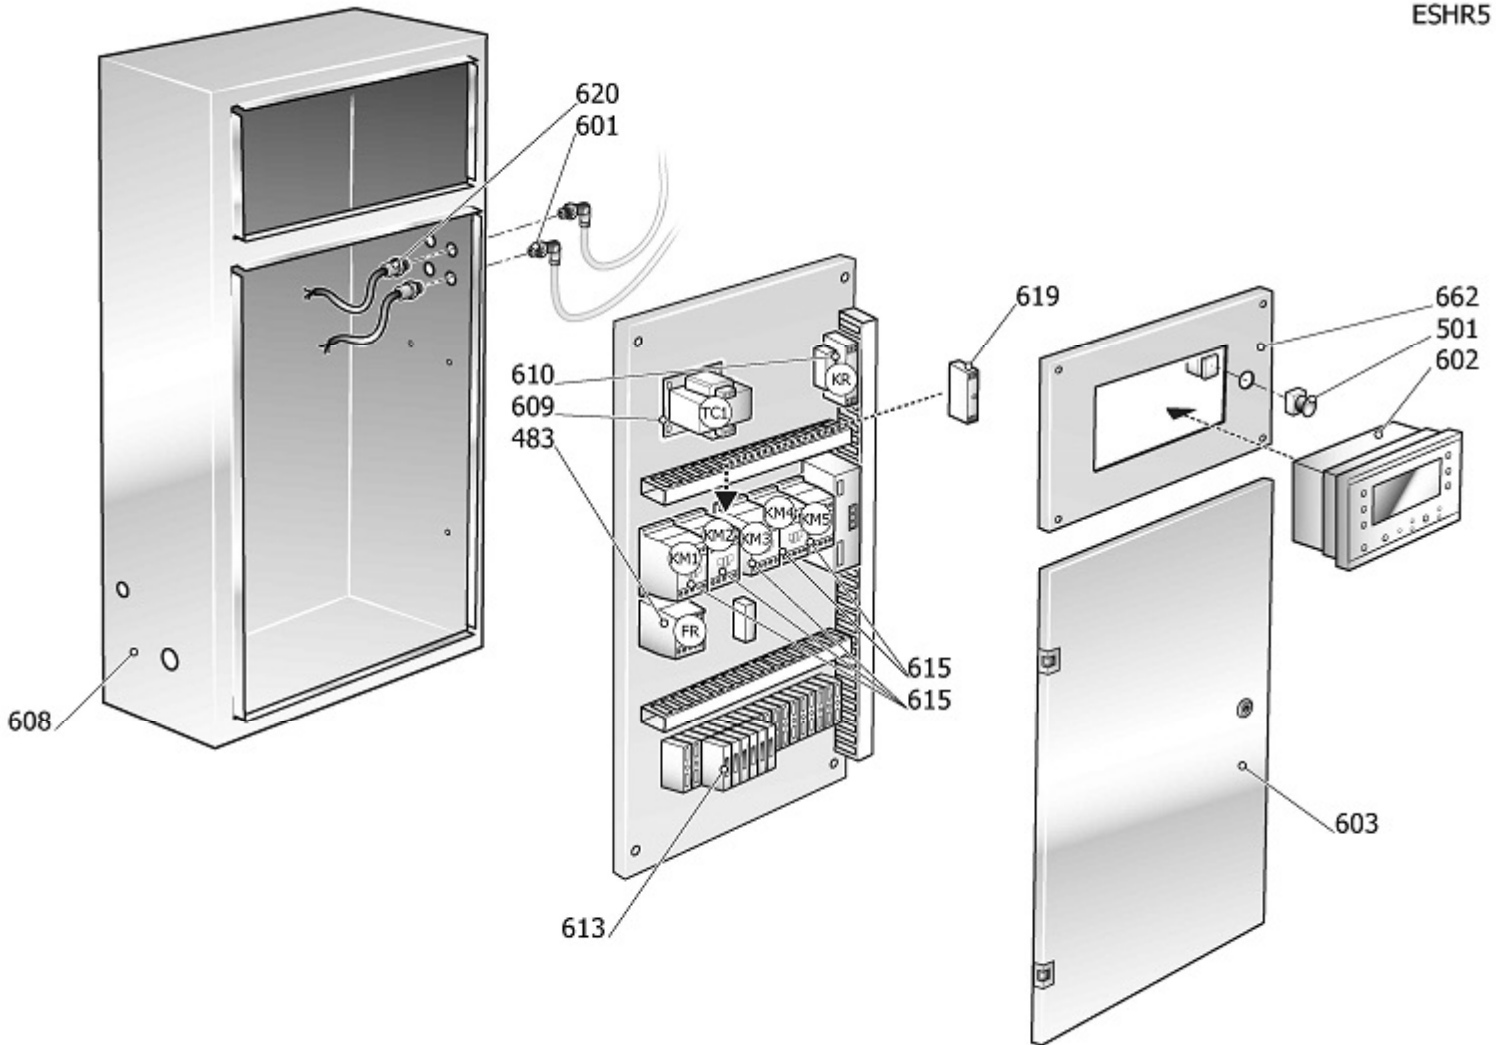

ESHR5

#460SY0500V44

CABINA ELECTRICA

Pos	Component	MU	Multiplier
483	E0M02278454	RELE TERMICO	PZ 1,0
501	EOP270KIT216	PULSANTE DE EMERGENCIA	PZ 1,0
601	#008333000	SONDA TEMPERATURA	PZ 1,0
602	#305420000SGL	CONTROLADOR ELECTRONICO	PZ 1,0
603	#260SY0074V44	PORTILLO ASIEN TO ELECTRICO	PZ 1,0
608	#160SY0072V44	ASIEN TO ELECTRICO	PZ 1,0
609	E0M14160324	TRANSFORMADOR	PZ 1,0
610	#005468000	RELE SECUENCIA FASES	PZ 1,0
613	E0M11WEBGG01	FUS.10X38-1A CH10	PZ 2,0
613	E0M11WEBGG02	FUS.10X38-2A CH10	PZ 6,0
613	E0M11WEBGG06	FUS.10X38-6A CH10	PZ 2,0
615	#005634000	CNT.S0 25A 24V 3RT2026-1AC20	PZ 1,0
615	E0M01276729	CONT.DILM9-01 24V 1NC 9A	PZ 2,0
615	E0M01277168	CONT.DILM25-01 24V 1NC 25A	PZ 1,0
615	E0M01277296	CONT.DILM32-01 24V 1NC 32A	PZ 2,0
615	E0M013210	CNT.S00 9A 24V 3RT2016-1AB02	PZ 2,0
615	E0M013665	CNT.S0 32A 24V 3RT2027-1AC20	PZ 2,0
620	#008167010	TRANSDUCTOR	PZ 1,0
662	#260QQ0012V44	CONTROL.FRAME ETIV	PZ 1,0