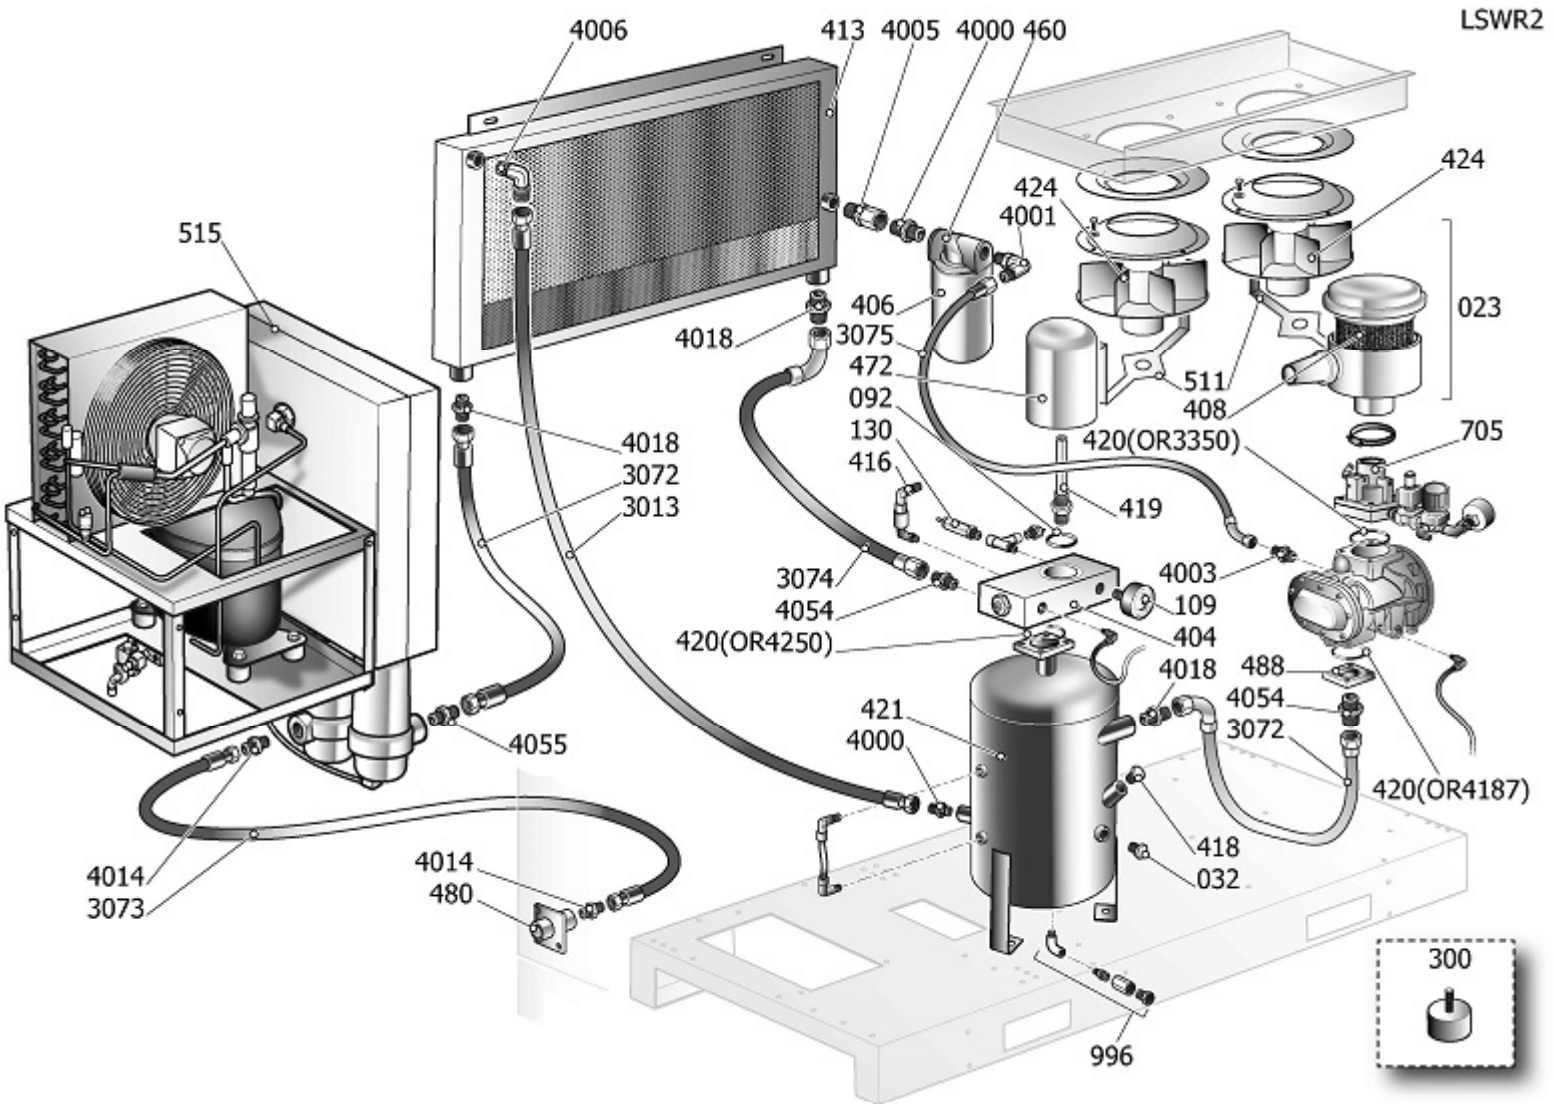

Pos	Component	MU	Multiplier
23	#317101000	GRUPO FILTRO AIRE	PZ 1,0
32	#012088000	INDICADOR ACEITE	PZ 1,0
92	#010082000	JUNTA TAPA	PZ 1,0
127	9270019	TUBO RILSAN 4X6 PTFE NEUTRO	MT 0,1
130	9049309	VALVULA DE SEGURIDAD	PZ 1,0
300	41K0174	KIT RUEDAS/PIES	PZ 1,0
404	#347150000SGL	VALVULA PRESION MINIMA	PZ 1,0
406	9054201	FILTRO ACEITE	PZ 1,0
408	#017101000	FILTRO AIRE 8UM D210	PZ 1,0
413	#048523000	RADIADOR AIRE ACEITE	PZ 1,0
416	#012120000	INDICADOR DRENAJE	PZ 1,0
418	#011999008	TAPPO ESAG.M3/4" C/SFIATO+GRN	PZ 1,0
419	\$14402950	RACC.SEP ARIA-OLIO COMP VTDM46	PZ 1,0
420	#010054000	ANILLO OR 4187 VITON	PZ 1,0
420	#010090000	ANILLO OR 4250 VITON	PZ 1,0
421	#160SV0002V41	DEPOSITO SEPARADOR DE ACEITE	PZ 1,0
424	#024118015	ELECTROVENTILADOR	PZ 2,0
460	#160JL0111	CABEZA FILTRO ACEITE	PZ 1,0
472	#048353000	FILTRO SEPARADOR	PZ 1,0
479	4106488	NIPLE R1/2	PZ 1,0
480	#160SP0025	ABRAZADERA	PZ 1,0
484	4101206	UNION EN T R3/8	PZ 1,0
488	#160ED0073	ABRAZADERA IMPULSION	PZ 1,0
511	#160PU0118V44	STAFFA SUP.VENT.RAD.D280 7016B	PZ 2,0
515	#048516100	SECANTE	PZ 1,0
996	9421785	KIT RUB.SCARICO DIS.1/2"	PZ 1,0
3013	#151JO0019	TUBO FLX 1/2 BSP 2FD L780	PZ 1,0
3072	#160SY0030	TUBO FLX 1" BSP FD+F90 L598	PZ 2,0
3073	#160SY0035	TUBO FLX 3/4 BSP FD+F45 L550	PZ 1,0
3074	#160SY0032	TUBO FLX 1" BSP FD+F90 L1030	PZ 1,0
3075	#160SY0033	TUBO FLX 1/2 BSP FD+F90 L470	PZ 1,0
4000	#011000415	RACC.ADT.MM 1/2"X3/4" BSP	PZ 2,0
4001	#011000407	RACC.ADT.90°GIR MM1/2"X3/4"+OR	PZ 1,0
4003	#011000417	RACC.ADT.MM 1/2" OR-BSP	PZ 1,0
4005	#011100002	RACC.ADT.MF 1/2" GIR	PZ 1,0
4006	#011000411	RACC.ADT.90°MM 1/2"OR-BSP	PZ 1,0
4014	#011000416	RACC.ADT.MM 3/4" OR-BSP	PZ 2,0
4018	#011730000	NIPLE 1+OR	PZ 3,0
4054	#011729000	RACC.ADT.MM 1"X1"1/4 OR-BSP	PZ 2,0
4055	#011000405	RACC.ADT.MM 1"X3/4" BSP	PZ 1,0