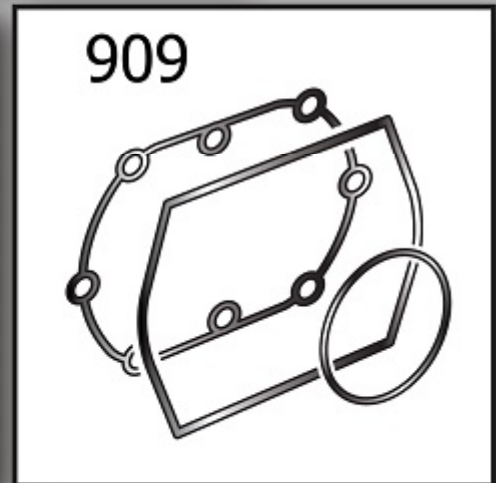

955

#230400201

KIT REVISIONE GRUPPO VITE

Pos	Component		MU	Multiplier
909	#230400250	KIT GUARNIZ. FS50TF/TFC/TM/TMC	PZ	1,0
951	#230400241	KIT JUNTA ESTANCA	PZ	1,0
952	#230400230	KIT COJINETES	PZ	1,0
959	#230400210	KIT GHIERE	PZ	1,0
960	#230400220	KIT VITERIA	PZ	1,0