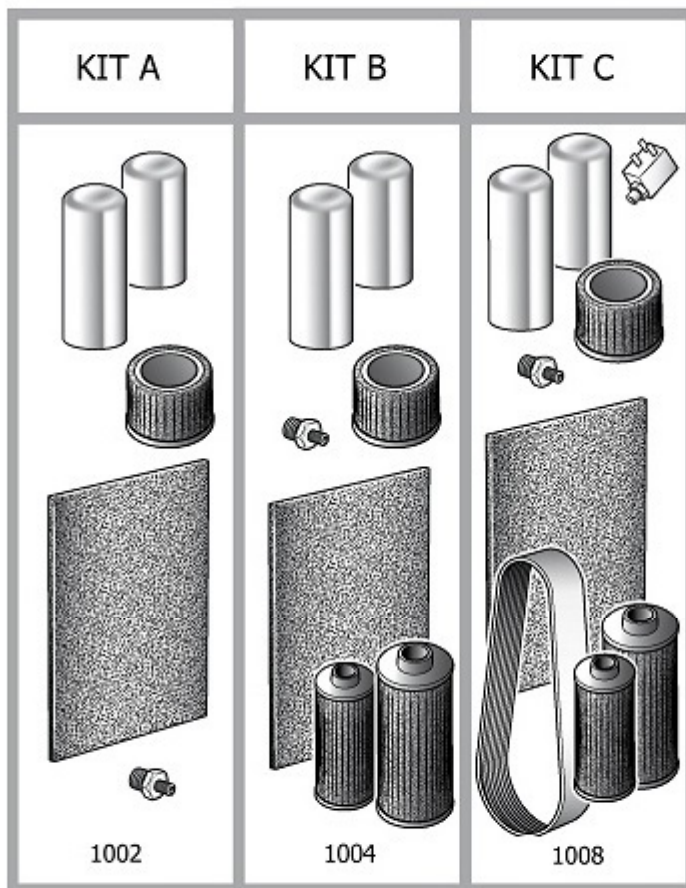

#460SY0500V44

CABINA ELECTRICA

Pos	Component	MU	Multiplier
483	E0M02278454	RELE TERMICO	PZ 1,0
501	EOP270KIT216	PULSANTE DE EMERGENCIA	PZ 1,0
601	#008333000	SONDA TEMPERATURA	PZ 1,0
602	#305420000SGL	CONTROLADOR ELECTRONICO	PZ 1,0
603	#260SY0074V44	PORTILLO ASIEN TO ELECTRICO	PZ 1,0
608	#160SY0072V44	ASIEN TO ELECTRICO	PZ 1,0
609	E0M14160324	TRANSFORMADOR	PZ 1,0
610	#005468000	RELE SECUENCIA FASES	PZ 1,0
613	E0M11WEBGG01	FUS.10X38-1A CH10	PZ 2,0
613	E0M11WEBGG02	FUS.10X38-2A CH10	PZ 6,0
613	E0M11WEBGG06	FUS.10X38-6A CH10	PZ 2,0
615	#005634000	CNT.S0 25A 24V 3RT2026-1AC20	PZ 1,0
615	E0M01276729	CONT.DILM9-01 24V 1NC 9A	PZ 2,0
615	E0M01277168	CONT.DILM25-01 24V 1NC 25A	PZ 1,0
615	E0M01277296	CONT.DILM32-01 24V 1NC 32A	PZ 2,0
615	E0M013210	CNT.S00 9A 24V 3RT2016-1AB02	PZ 2,0
615	E0M013665	CNT.S0 32A 24V 3RT2027-1AC20	PZ 2,0
620	#008167010	TRANSDUCTOR	PZ 1,0
662	#260QQ0012V44	CONTROL.FRAME ETIV	PZ 1,0

LLK69