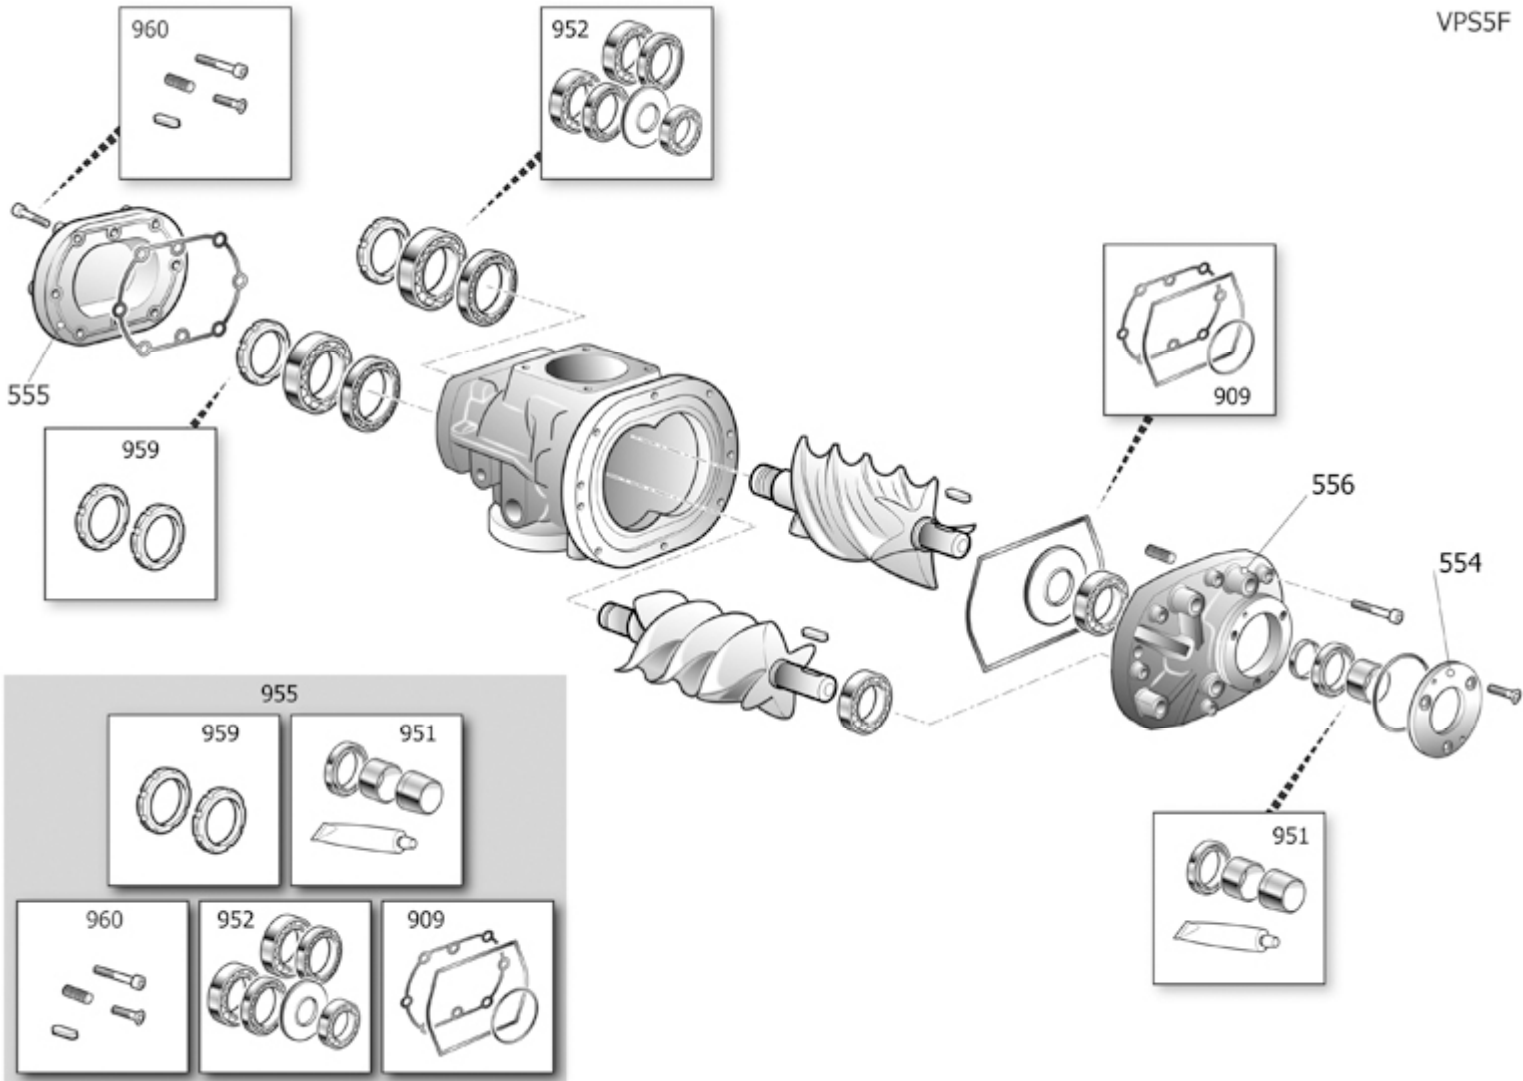

## COMPONENTES DE ARRASTRE

Pos	Component	MU	Multiplier
126	#045217000	CORREA POLY V	PZ 1,0
135	#540Q045622E3	MOTOR	PZ 1,0
165	#020194010	ANTIVIBR.D60X45 MM10X46 60SH	PZ 5,0
401	#5304000110	GRUPO TORNILLO	PZ 1,0
462	#160SY0026V44	PLACA TORNILLO-MOTOR	PZ 1,0
464	#160SY0027V44	PLACA TORNILLO	PZ 1,0
5027	#140439004	PULEGGIA 180-L8-38+BC2517	PZ 1,0
5028	#140442004	PULEGGIA 212-L8-42+BC2517	PZ 1,0