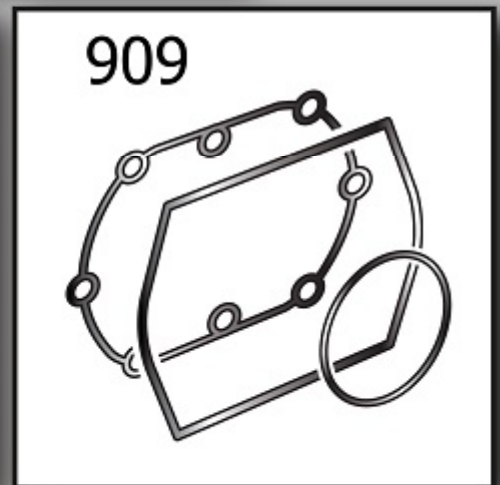

955

#230300200

KIT REVISIONE GRUPPO VITE

Pos	Component		MU	Multiplier
909	#230300250	KIT GUARNIZ. FS26TF/TFC/TM/TMC	PZ	1,0
951	#230300240	KIT JUNTA ESTANCA	PZ	1,0
952	#230300230	KIT COJINETES	PZ	1,0
959	#230300210	KIT GHIERE	PZ	1,0
960	#230300220	KIT VITERIA	PZ	1,0