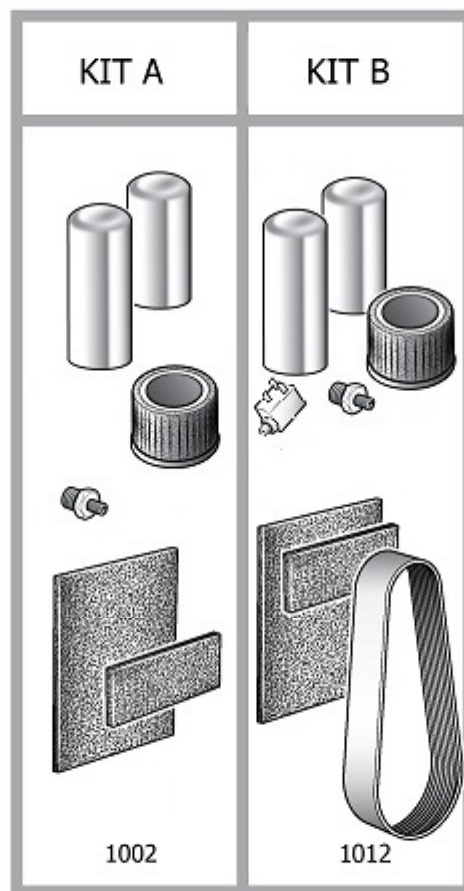

#460SS0500V44

CABINA ELECTRICA

Pos	Component	MU	Multiplier
483	#008473000	RELE TERMICO	PZ 1,0
501	EOP270KIT216	PULSANTE DE EMERGENCIA	PZ 1,0
601	#008333000	SONDA TEMPERATURA	PZ 1,0
602	#305420000SGL	CONTROLADOR ELECTRONICO	PZ 1,0
603	#160PU0128V44	PORTILLO ASIENTO ELECTRICO	PZ 1,0
608	#160SP0097V44	ASIENTO ELECTRICO	PZ 1,0
609	E0M14100424	TRANSFORMADOR	PZ 1,0
610	E0M040004	RELE SECUENCIA FASES	PZ 1,0
613	E0M11WEBGG01	FUS.10X38-1A CH10	PZ 2,0
613	E0M11WEBGG02	FUS.10X38-2A CH10	PZ 6,0
613	E0M11WEBGG04	FUS.10X38-4A CH10	PZ 2,0
615	#005634000	CNT.S0 25A 24V 3RT2026-1AC20	PZ 2,0
615	#005637000	CNT.S0 17A 24V 3RT2025-1AC20	PZ 1,0
615	E0M013210	CNT.S00 9A 24V 3RT2016-1AB02	PZ 2,0
620	#008167010	TRANSDUCTOR	PZ 1,0
662	#160PV0010V44	CONTROL.FRAME ETIV	PZ 1,0

LLK49