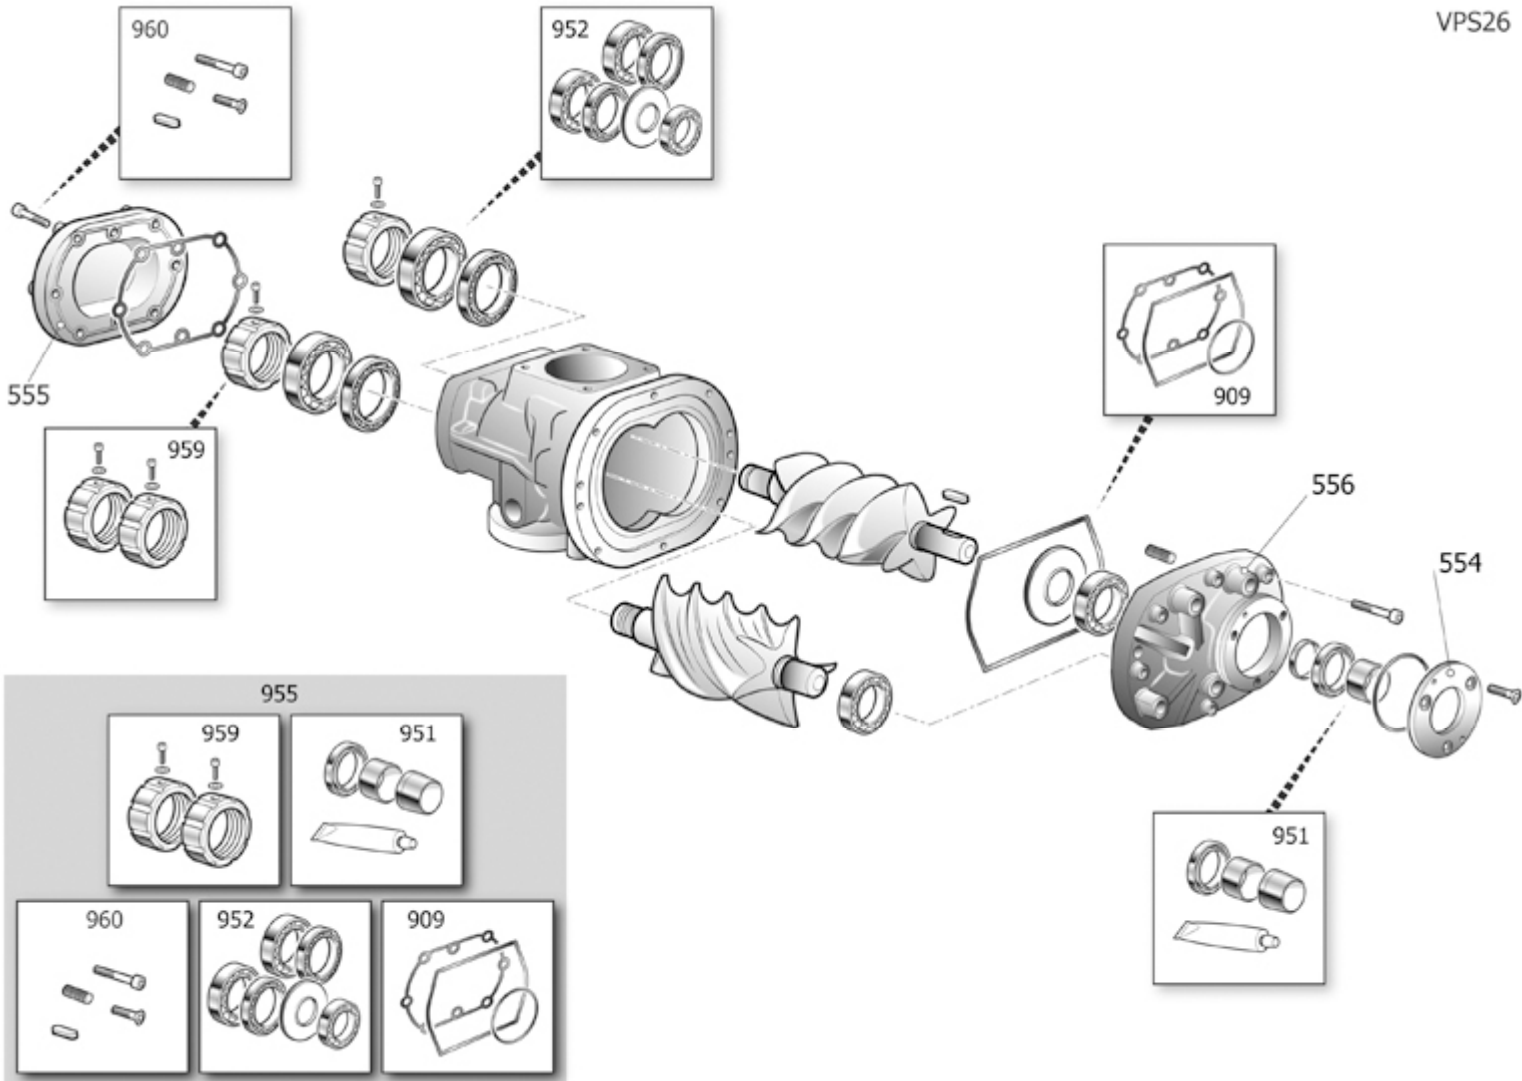

## CABINA COMPLETA

Pos	Component	MU	Multiplier
434	#_260SP0036V44	PANEL TRASERO	PZ 1,0
435	#_260SP0007V44	PANEL TRASERO DER.	PZ 1,0
436	#_160SP0027V44	BASE	PZ 1,0
437	#_260SP0040V64	PORTILLO DELANTERO	PZ 1,0
439	#_260SP0093V44	PANEL TRASERO IZQ.	PZ 1,0
444	#_260SP0091V44	PANEL SUPERIOR	PZ 1,0
466	#_260SP0016V44	PANEL CENTRAL	PZ 1,0
471	#_260SP0092V44	INS.VANO ES.VISON 11VS 7016B	PZ 1,0
474	#_260SP0004V44	MONTANTE DELANTERO DERECHO	PZ 1,0
497	#_160SP0030V44	PREFILTRO	PZ 1,0

## COMPONENTES DE ARRASTRE

Pos	Component	MU	Multiplier
126	#045121000	CORREA POLY V	PZ 1,0
135	#540N085622E3	MOTOR	PZ 1,0
165	#020198000	ANTIVIBRADORES TIPO A 50/40 M1	PZ 4,0
401	#5303000110	GRUPO TORNILLO	PZ 1,0
462	#160SG0002V17	PLACA TORNILLO-MOTOR	PZ 1,0
464	#160NM0011V17	PLACA TORNILLO	PZ 1,0
5017	#140232004	POLEA 170-L6-38+BUSSOLA	PZ 1,0
5022	#140357004	PULEGGIA 95-L6-28+BC1210	PZ 1,0