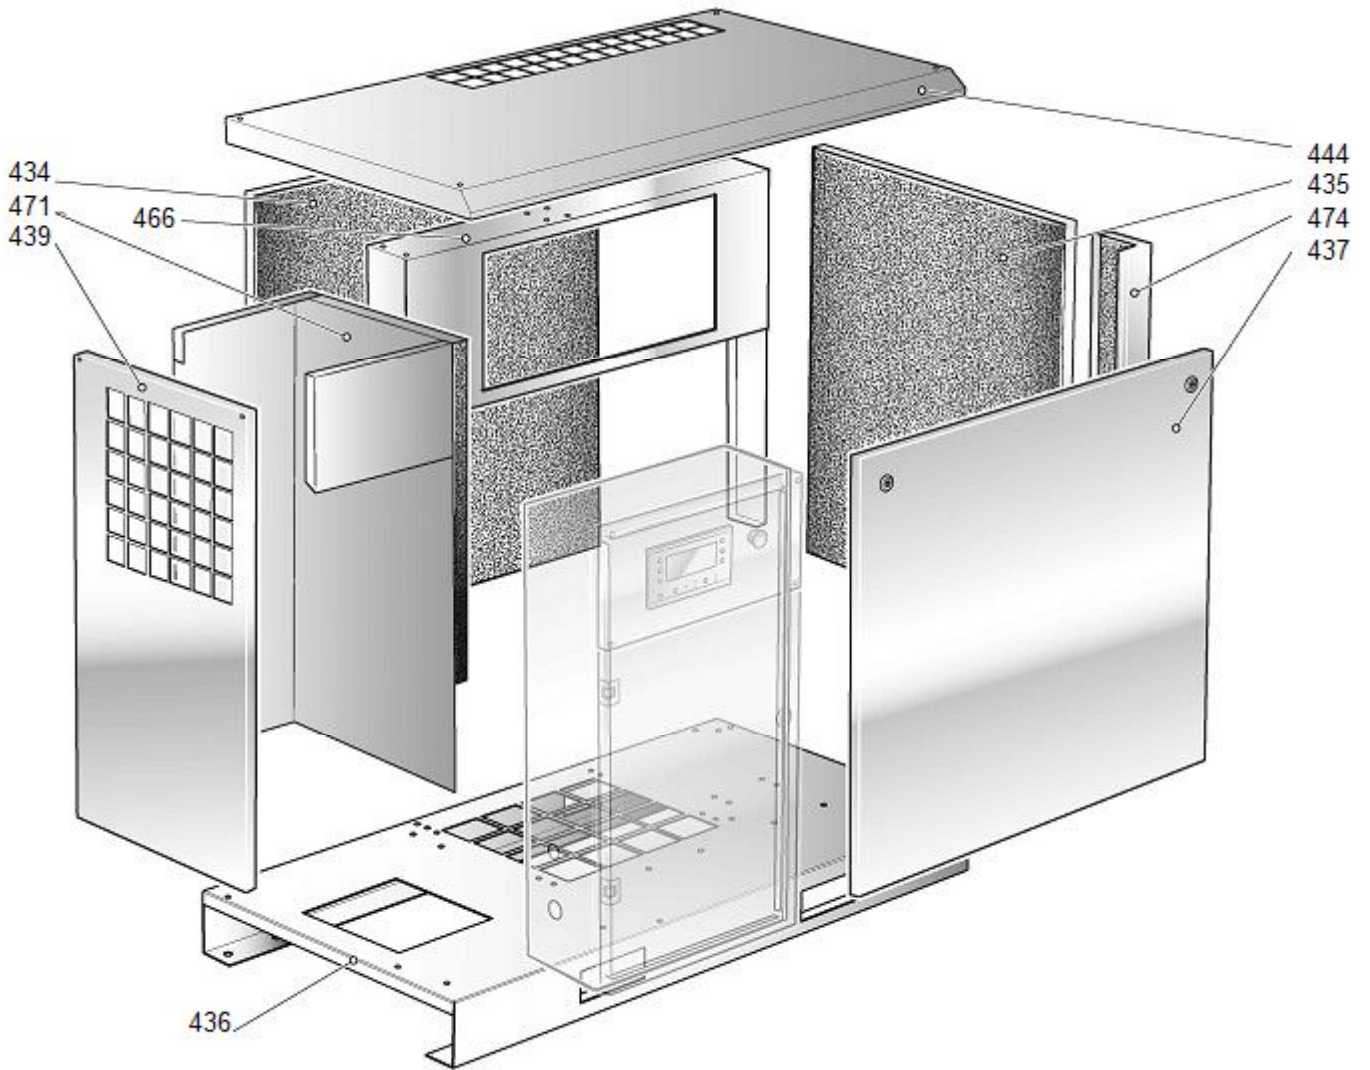

## CABINA COMPLETA

Pos	Component	MU	Multiplier
434	#_260SP0036V44	PANEL TRASERO	PZ 1,0
435	#_260SP0007V44	PANEL TRASERO DER.	PZ 1,0
436	#_160SP0027V44	BASE	PZ 1,0
437	#_260SP0040V64	PORTILLO DELANTERO	PZ 1,0
439	#_260SP0093V44	PANEL TRASERO IZQ.	PZ 1,0
444	#_260SP0091V44	PANEL SUPERIOR	PZ 1,0
466	#_260SP0016V44	PANEL CENTRAL	PZ 1,0
471	#_260SP0092V44	INS.VANO ES.VISON 11VS 7016B	PZ 1,0
474	#_260SP0004V44	MONTANTE DELANTERO DERECHO	PZ 1,0
497	#_160SP0030V44	PREFILTRO	PZ 1,0