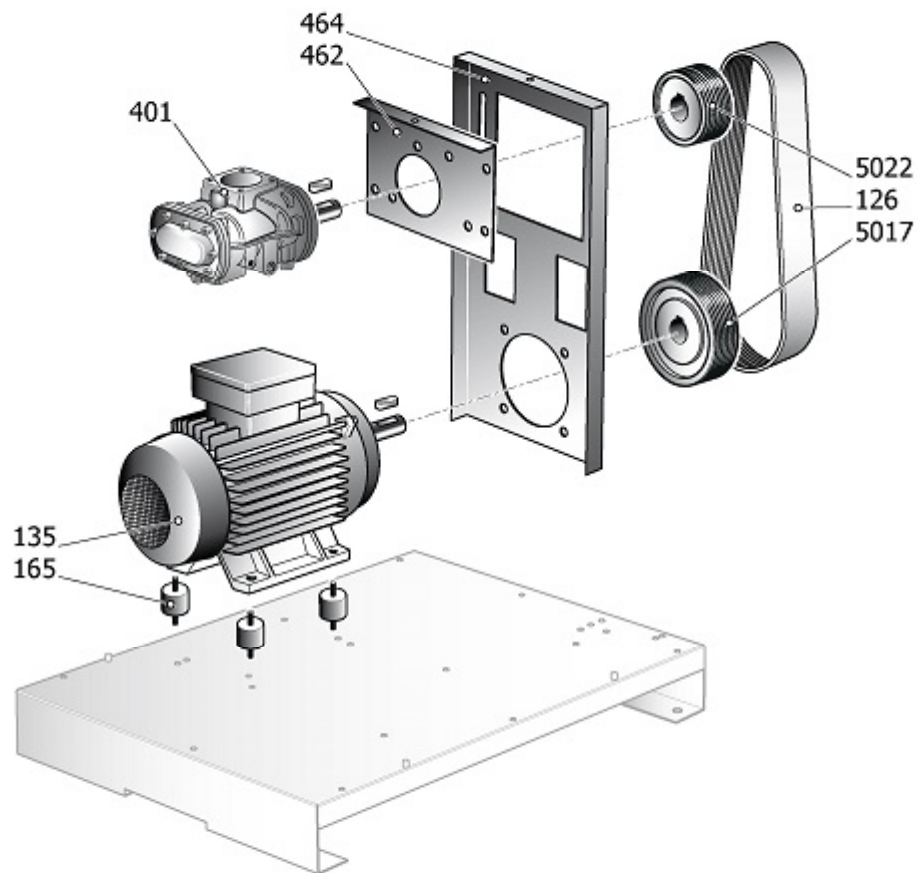

TJUR9

COMPONENTES DE ARRASTRE

Pos	Component	MU	Multiplier
126	#045121000	CORREA POLY V	PZ 1,0
135	#540N085622E3	MOTOR	PZ 1,0
165	#020198000	ANTIVIBRADORES TIPO A 50/40 M1	PZ 4,0
401	#5303000110	GRUPO TORNILLO	PZ 1,0
462	#160SG0002V17	PLACA TORNILLO-MOTOR	PZ 1,0
464	#160NM0011V17	PLACA TORNILLO	PZ 1,0
5017	#140232004	POLEA 170-L6-38+BUSSOLA	PZ 1,0
5022	#140357004	PULEGGIA 95-L6-28+BC1210	PZ 1,0