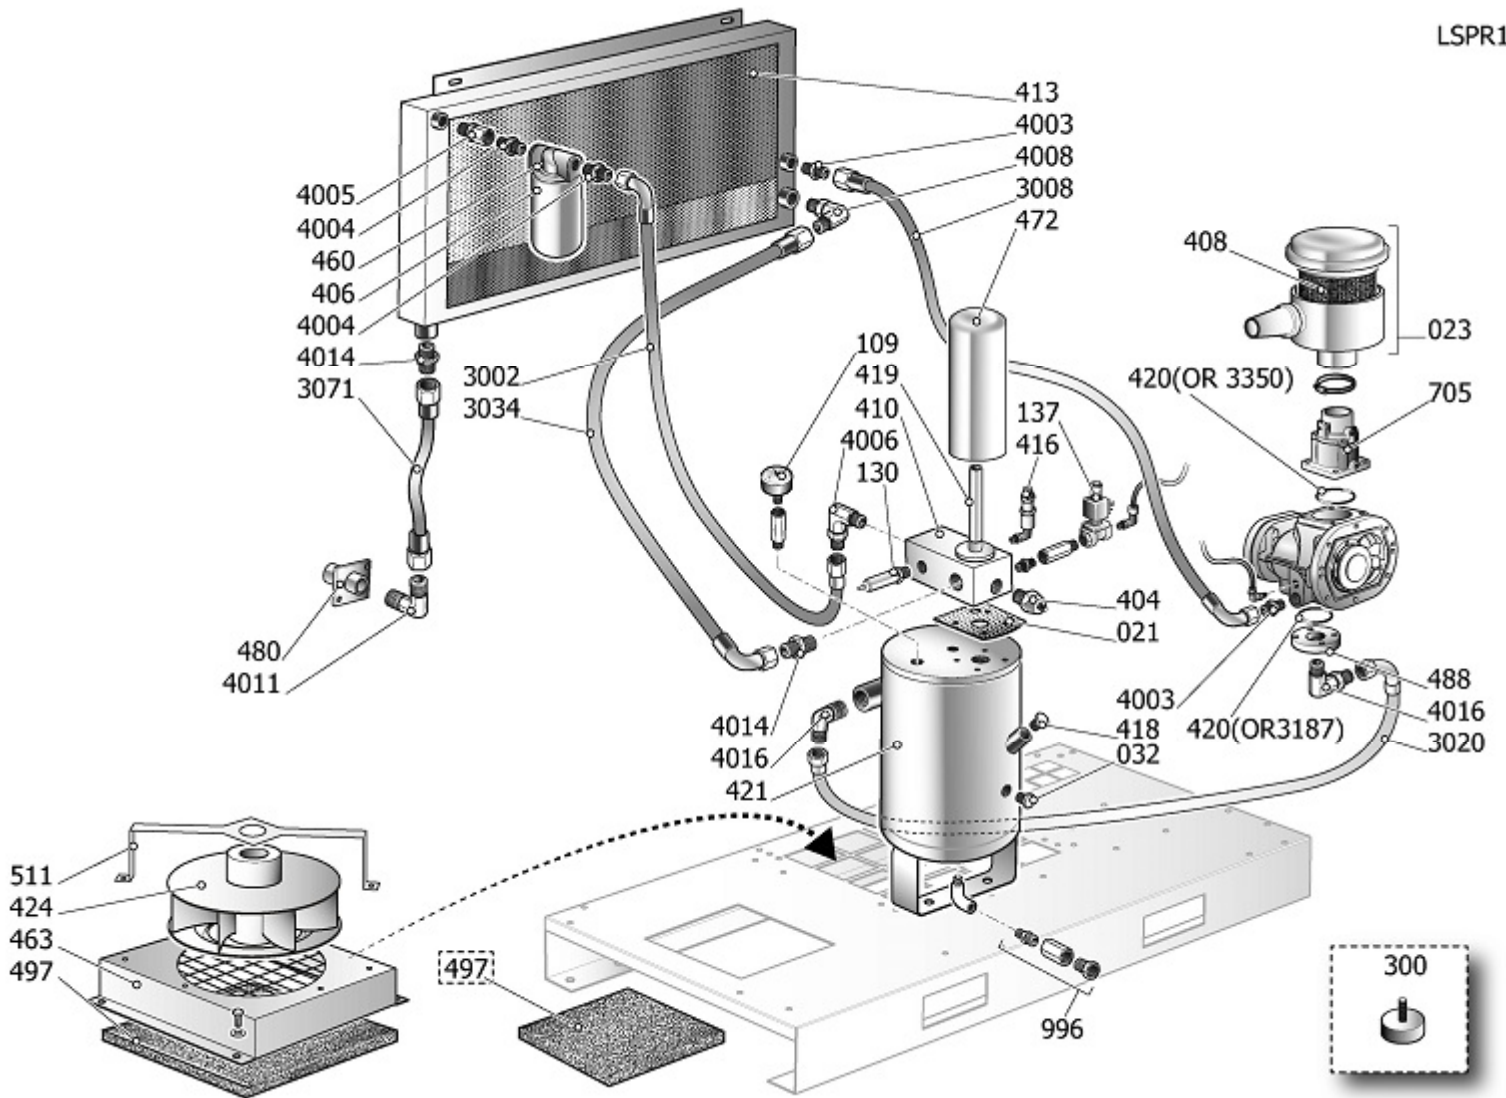

LSPR1

Pos	Component	MU	Multiplier
21	#151JO0021	JUNTA SEPARADOR DE ACEITE	PZ 1,0
23	#317090000	GRUPO FILTRO AIRE	PZ 1,0
32	9411267	INDICADOR ACEITE	PZ 1,0
109	#330060100	MANOMETRO	PZ 1,0
130	9049309	VALVULA DE SEGURIDAD	PZ 1,0
137	#008195020	ELECTROVALVULA	PZ 1,0
300	41K0174	KIT RUEDAS/PIES	PZ 1,0
402	#419260110	REGULADOR ASPIRACION	PZ 1,0
404	#347111000SGL	VALVULA PRESION MINIMA	PZ 1,0
406	9054201	FILTRO ACEITE	PZ 1,0
408	#017093000	FILTRO AIRE 8UM D101	PZ 1,0
410	#460SP0035	BLOCCHETTO DISOLEATORE	PZ 1,0
413	#048522000	RADIADOR AIRE ACEITE	PZ 1,0
416	#012120000	INDICADOR DRENAJE	PZ 1,0
418	#011999008	TAPPO ESAG.M3/4" C/SFIATO+GRN	PZ 1,0
419	#011376000	NIPLE SEPARADOR R.KSC	PZ 1,0
420	\$30502700	ANELLO OR 3187 VITON	PZ 1,0
420	#010123000	ANILLO OR 2093 VITON	PZ 1,0
420	#010124000	ANILLO OR 2087 VITON	PZ 1,0
421	#160NM0037V41	DEPOSITO SEPARADOR DE ACEITE	PZ 1,0
424	#024118015	ELECTROVENTILADOR	PZ 1,0
460	#160JL0111	CABEZA FILTRO ACEITE	PZ 1,0
463	#160SN0001V44	PROTECCION VENTILADOR	PZ 1,0
472	#048287000	FILTRO SEPARADOR	PZ 1,0
480	#160SP0025	ABRAZADERA	PZ 1,0
488	#160NM0012	ABRAZADERA IMPULSION	PZ 1,0
497	#160SP0019	PREFILTRO	PZ 1,0
497	#160SP0037	PREFILTRO	PZ 1,0
511	#160PU0118V44	STAFFA SUP.VENT.RAD.D280 7016B	PZ 1,0
705	#419261011SGL	GR.ASP.10DC N/BP VKV 7,5 (1)	PZ 1,0
996	9421773	KIT RUB.SCARICO DIS.1/2"	PZ 1,0
3002	#191LX0010	TUBO FLEX 1/2" BSP FD+F90 L440	PZ 1,0
3008	#151PO0032	TUBO FLX 1/2 BSP FD+F90 L320	PZ 1,0
3020	#160NM0014	TUBO FLX 1 BSP 2FD L700	PZ 1,0
3034	#160SP0022	TUBO FLX 3/4 BSP FD+F90 L800	PZ 1,0
3071	#160SP0038	TUBO FLX 3/4 BSP FD+F90 L840	PZ 1,0
4003	#011000417	RACC.ADT.MM 1/2" OR-BSP	PZ 2,0
4004	#011000418	RACC.ADT.MM 1/2" BSP	PZ 2,0
4005	#011100002	RACC.ADT.MF 1/2" GIR	PZ 1,0
4006	#011000411	RACC.ADT.90°MM 1/2"OR-BSP	PZ 1,0
4008	#011000410	RACC.ADT.90°MM 3/4"OR-BSP	PZ 1,0
4011	#011455010	RACC.ADT.45°MM 3/4" OR-BSP	PZ 1,0
4014	#011000416	RACC.ADT.MM 3/4" OR-BSP	PZ 2,0
4016	#011443000	RACC.ADT.90°MM1" OR VTN-BSP	PZ 2,0
4041	#011000158	RACC.DIR.MC M5XTUBO D6 + OR	PZ 1,0