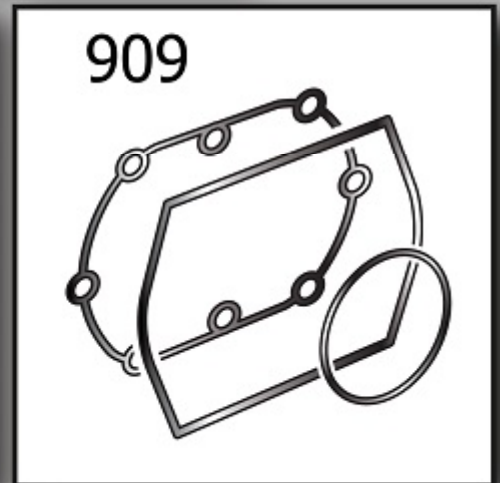

955

#230300200

KIT REVISIONE GRUPPO VITE

Pos	Component		MU	Multiplier
909	#230300250	KIT GUARNIZ. FS26TF/TFC/TM/TMC	PZ	1,0
951	#230300240	KIT JUNTA ESTANCA	PZ	1,0
952	#230300230	KIT COJINETES	PZ	1,0
959	#230300210	KIT GHIERE	PZ	1,0
960	#230300220	KIT VITERIA	PZ	1,0