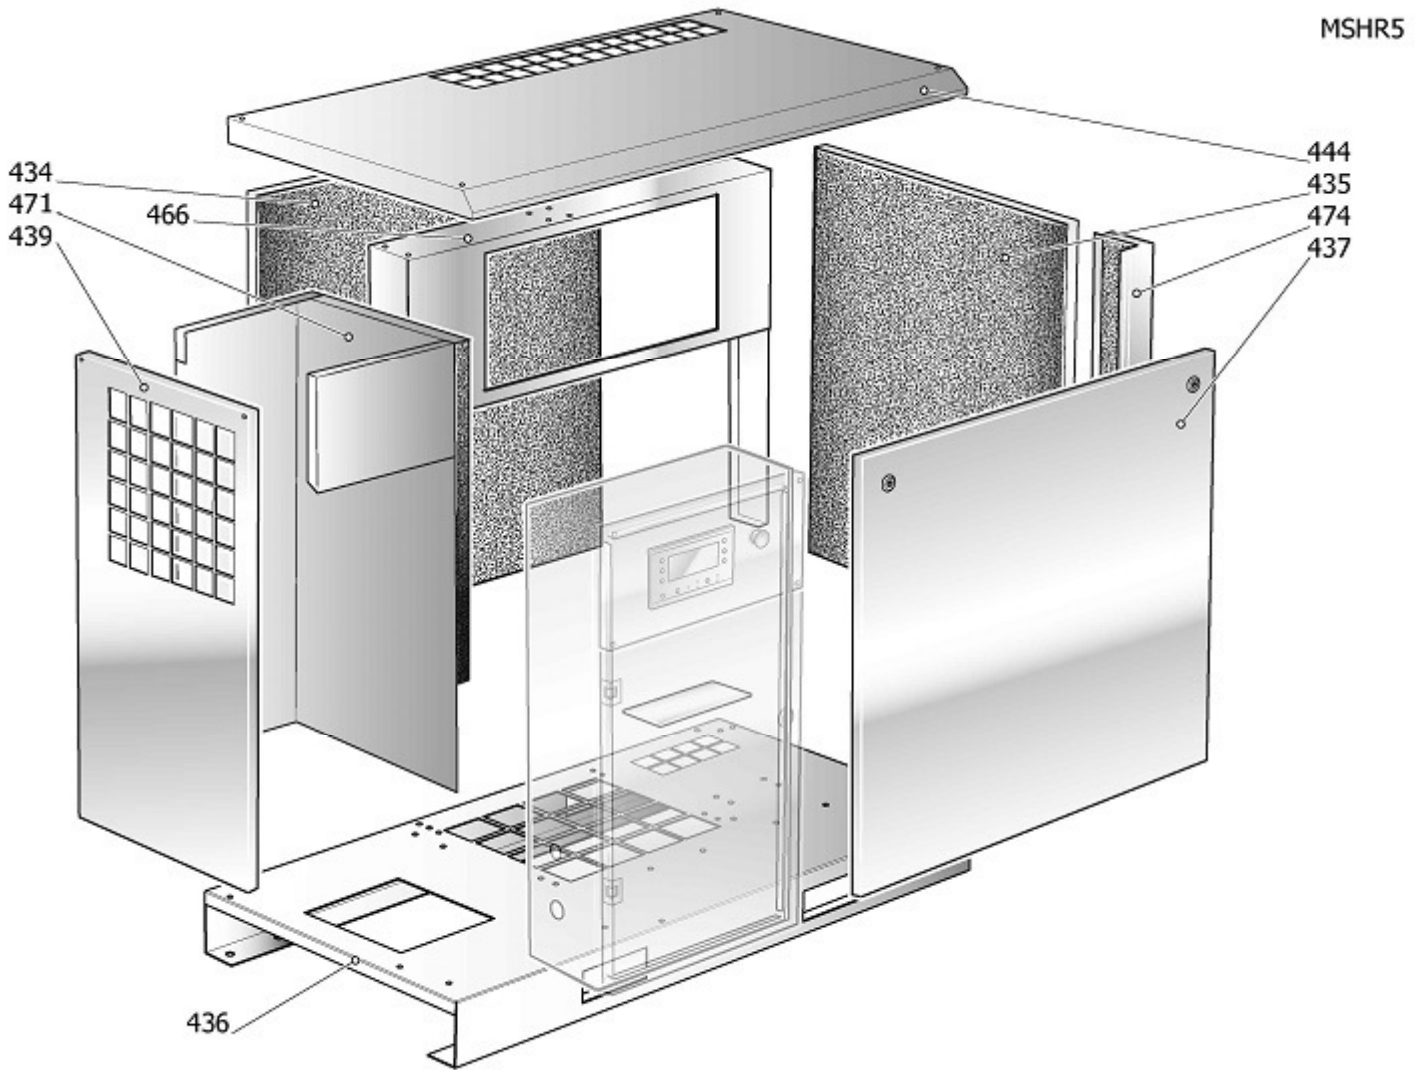

SSGR1

V60SP97N1N064

VEGA 11-10 VS (IE3)

Pos	Component	MU	Multiplier
400	CABINA COMPLETA		
405	COMPONENTES DE ARRASTRE		
450	COMPONENTES DE COMPRESORES		
600	#460SP0170V44 CABINA ELECTRICA	PZ	1,0

## CABINA COMPLETA

Pos	Component	MU	Multiplier
434	#_260SP0036V44	PANEL TRASERO	PZ 1,0
435	#_260SP0007V44	PANEL TRASERO DER.	PZ 1,0
436	#_160SP0027V44	BASE	PZ 1,0
437	#_260SP0040V64	PORTILLO DELANTERO	PZ 1,0
439	#_260SP0093V44	PANEL TRASERO IZQ.	PZ 1,0
444	#_260SP0091V44	PANEL SUPERIOR	PZ 1,0
466	#_160SP0003V44	PANEL CENTRAL	PZ 1,0
471	#_260SP0092V44	INS.VANO ES.VISON 11VS 7016B	PZ 1,0
474	#_260SP0004V44	MONTANTE DELANTERO DERECHO	PZ 1,0
497	#_160SP0030V44	PREFILTRO	PZ 1,0