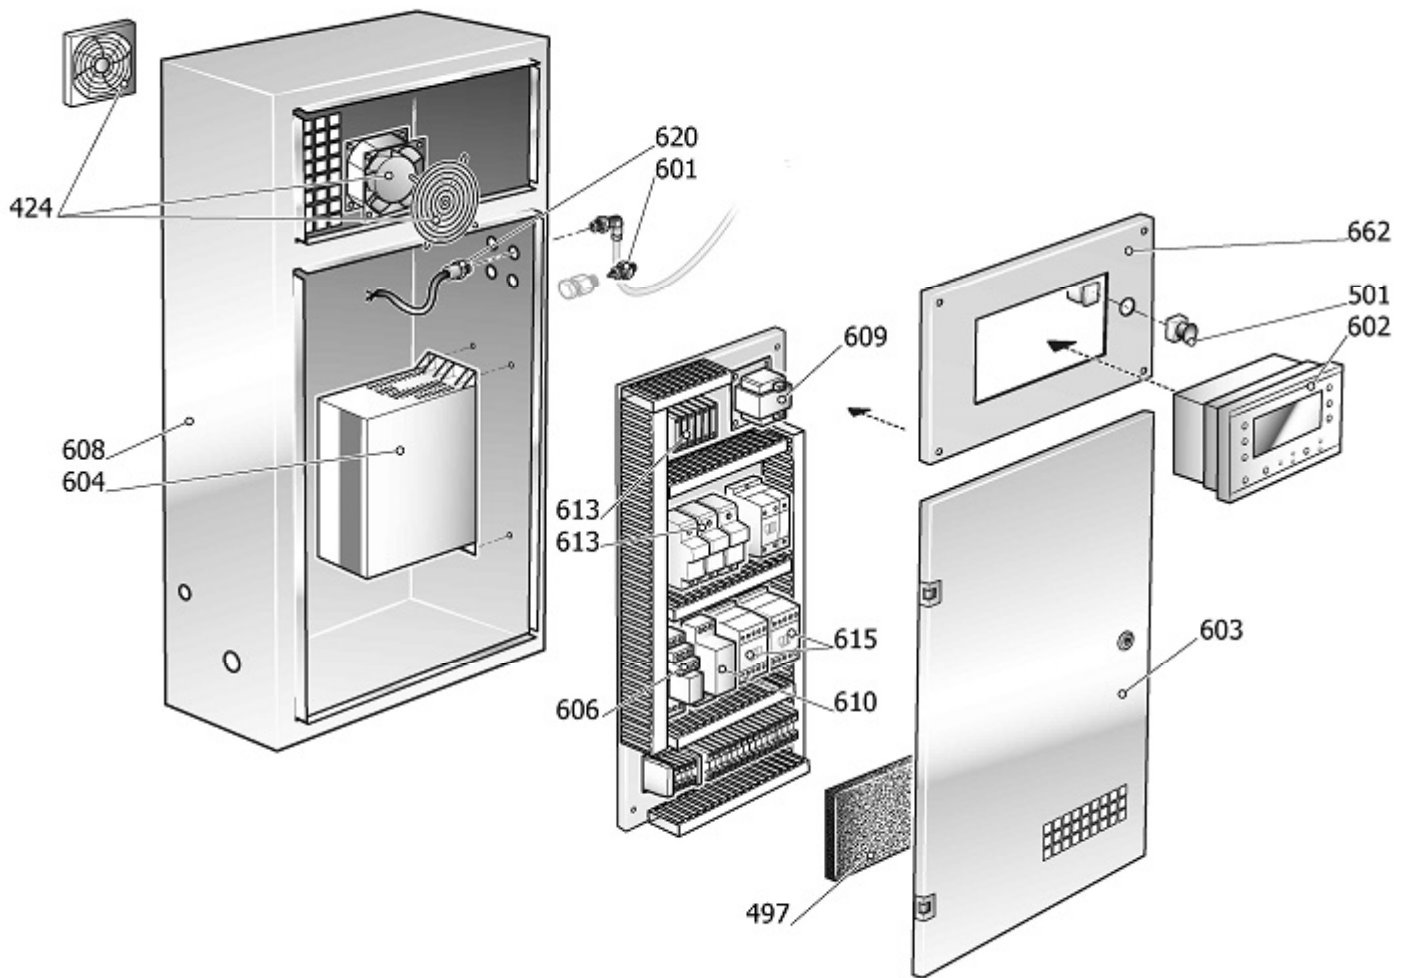

9421773

KIT RUB.SCARICO DIS.1/2"

9421773

KIT RUB.SCARICO DIS.1/2"

Pos	Component		MU	Multiplier
106	#322056010	GRIFO DE LINEA	PZ	1,0
417	#012077000	TAPON ACEITE	PZ	1,0
479	4106488	NIPLE R1/2	PZ	1,0
4012	#011000409	RACC.ADT.MM 1/2" CON-BSP	PZ	1,0