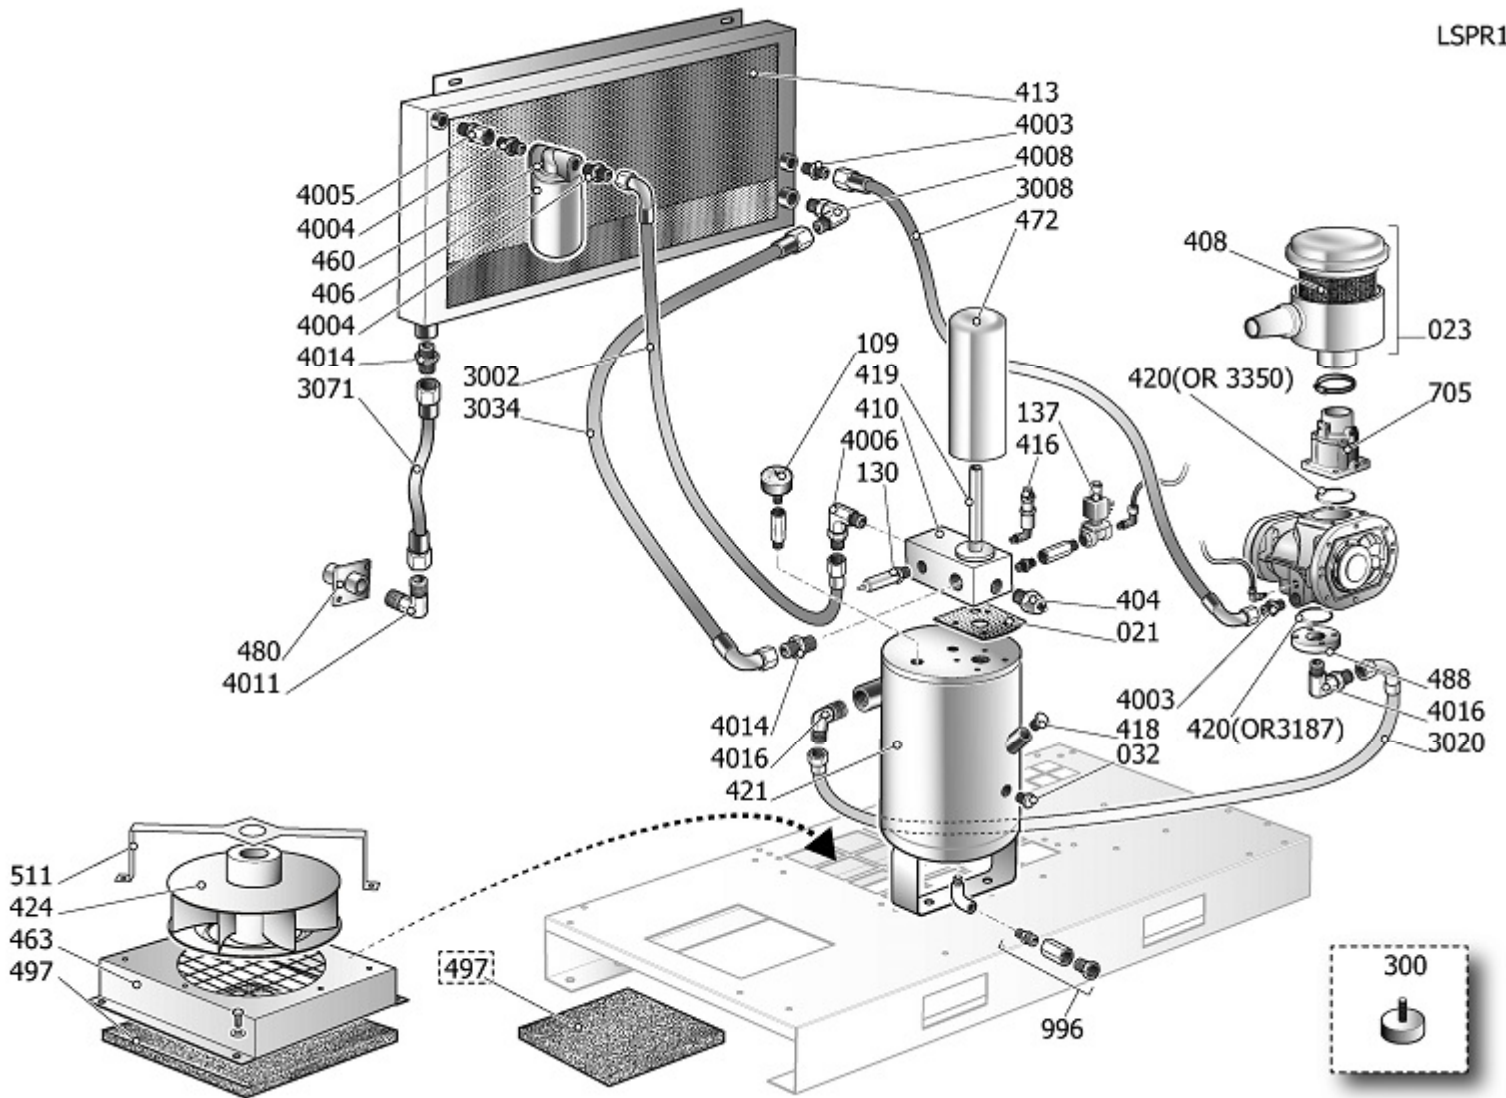

LSPR1

Pos	Component	MU	Multiplier
21	#151JO0021	JUNTA SEPARADOR DE ACEITE	PZ 1,0
23	#317090000	GRUPO FILTRO AIRE	PZ 1,0
32	9411267	INDICADOR ACEITE	PZ 1,0
109	#330060100	MANOMETRO	PZ 1,0
130	9049309	VALVULA DE SEGURIDAD	PZ 1,0
137	#008195020	ELECTROVALVULA	PZ 1,0
300	41K0174	KIT RUEDAS/PIES	PZ 1,0
402	#419260110	REGULADOR ASPIRACION	PZ 1,0
404	#347111000SGL	VALVULA PRESION MINIMA	PZ 1,0
406	9054201	FILTRO ACEITE	PZ 1,0
408	#017093000	FILTRO AIRE 8UM D101	PZ 1,0
410	#460SP0035	BLOCCHETTO DISOLEATORE	PZ 1,0
413	#048522000	RADIADOR AIRE ACEITE	PZ 1,0
416	#012120000	INDICADOR DRENAJE	PZ 1,0
419	#011376000	NIPLE SEPARADOR R.KSC	PZ 1,0
420	\$30502700	ANELLO OR 3187 VITON	PZ 1,0
420	#010123000	ANILLO OR 2093 VITON	PZ 1,0
420	#010124000	ANILLO OR 2087 VITON	PZ 1,0
421	#160NM0037V41	DEPOSITO SEPARADOR DE ACEITE	PZ 1,0
424	#024118015	ELECTROVENTILADOR	PZ 1,0
460	#160JL0111	CABEZA FILTRO ACEITE	PZ 1,0
463	#160SN0001V44	PROTECCION VENTILADOR	PZ 1,0
472	#048287000	FILTRO SEPARADOR	PZ 1,0
480	#160SP0025	ABRAZADERA	PZ 1,0
488	#160NM0012	ABRAZADERA IMPULSION	PZ 1,0
497	#160SP0019	PREFILTRO	PZ 1,0
511	#160PU0118V44	STAFFA SUP.VENT.RAD.D280 7016B	PZ 1,0
705	#419261011SGL	GR.ASP.10DC N/BP VKV 7,5 (1)	PZ 1,0
996	9421773	KIT RUB.SCARICO DIS.1/2"	PZ 1,0
3002	#191LX0010	TUBO FLEX 1/2" BSP FD+F90 L440	PZ 1,0
3008	#151PO0032	TUBO FLX 1/2 BSP FD+F90 L320	PZ 1,0
3020	#160NM0014	TUBO FLX 1 BSP 2FD L700	PZ 1,0
3034	#160SP0022	TUBO FLX 3/4 BSP FD+F90 L800	PZ 1,0
3071	#160SP0038	TUBO FLX 3/4 BSP FD+F90 L840	PZ 1,0
4003	#011000417	RACC.ADT.MM 1/2" OR-BSP	PZ 2,0
4004	#011000418	RACC.ADT.MM 1/2" BSP	PZ 2,0
4005	#011100002	RACC.ADT.MF 1/2" GIR	PZ 1,0
4006	#011000411	RACC.ADT.90°MM 1/2"OR-BSP	PZ 1,0
4008	#011000410	RACC.ADT.90°MM 3/4"OR-BSP	PZ 1,0
4011	#011455010	RACC.ADT.45°MM 3/4" OR-BSP	PZ 1,0
4014	#011000416	RACC.ADT.MM 3/4" OR-BSP	PZ 2,0
4016	#011443000	RACC.ADT.90°MM1" OR VTN-BSP	PZ 2,0
4041	#011000158	RACC.DIR.MC M5XTUBO D6 + OR	PZ 1,0