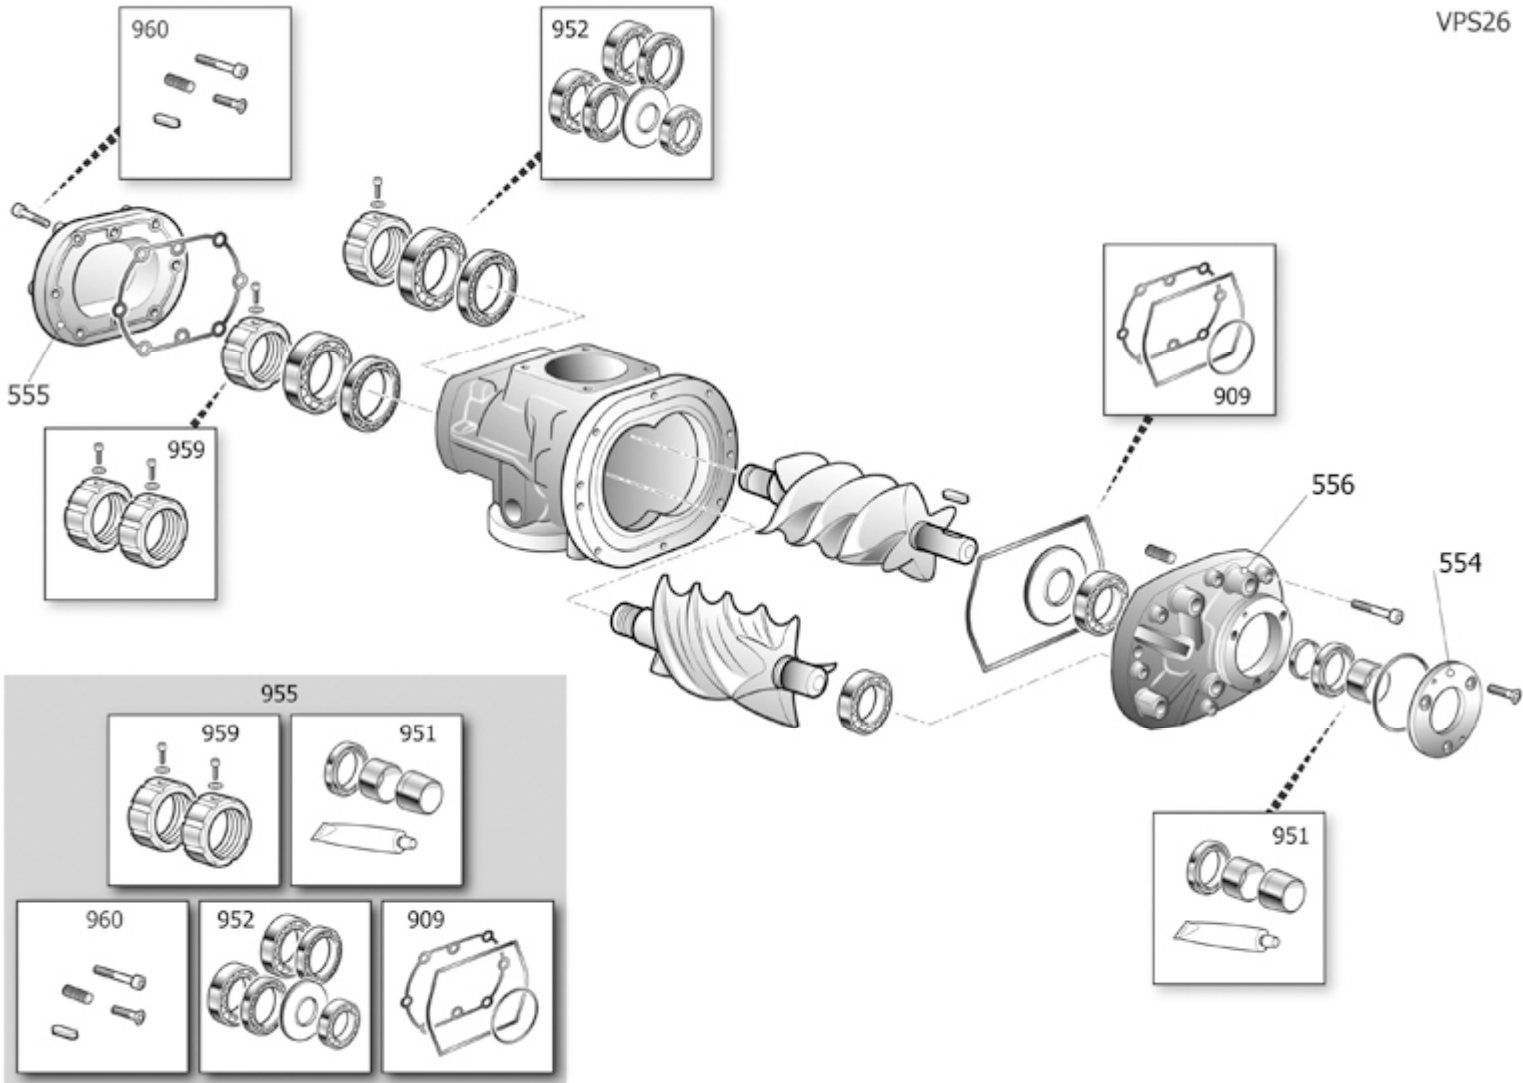

SSGR1

V60SP97N1N064

VEGA 11-10 VS (IE3)

Pos	Component	MU	Multiplier
400	CABINA COMPLETA		
405	COMPONENTES DE ARRASTRE		
450	COMPONENTES DE COMPRESORES		
600	#460SP0170V44 CABINA ELECTRICA	PZ	1,0

## CABINA COMPLETA

Pos	Component	MU	Multiplier
434	#_260SP0036V44	PANEL TRASERO	PZ 1,0
435	#_260SP0007V44	PANEL TRASERO DER.	PZ 1,0
436	#_160SP0027V44	BASE	PZ 1,0
437	#_260SP0040V64	PORTILLO DELANTERO	PZ 1,0
439	#_260SP0093V44	PANEL TRASERO IZQ.	PZ 1,0
444	#_260SP0091V44	PANEL SUPERIOR	PZ 1,0
466	#_160SP0003V44	PANEL CENTRAL	PZ 1,0
471	#_260SP0092V44	INS.VANO ES.VISON 11VS 7016B	PZ 1,0
474	#_260SP0004V44	MONTANTE DELANTERO DERECHO	PZ 1,0
497	#_160SP0030V44	PREFILTRO	PZ 1,0

## COMPONENTES DE ARRASTRE

Pos	Component	MU	Multiplier
126	#045122000	CORREA POLY V	PZ 1,0
135	#540M073622E3	MOTOR	PZ 1,0
165	#020198000	ANTIVIBRADORES TIPO A 50/40 M1	PZ 4,0
401	#5303000110	GRUPO TORNILLO	PZ 1,0
462	#160SG0002V17	PLACA TORNILLO-MOTOR	PZ 1,0
464	#160NM0011V17	PLACA TORNILLO	PZ 1,0
5018	#140259004	POLEA 90-L6-28	PZ 1,0
5021	#140356004	PULEGGIA 132-L6-38+BC2012	PZ 1,0