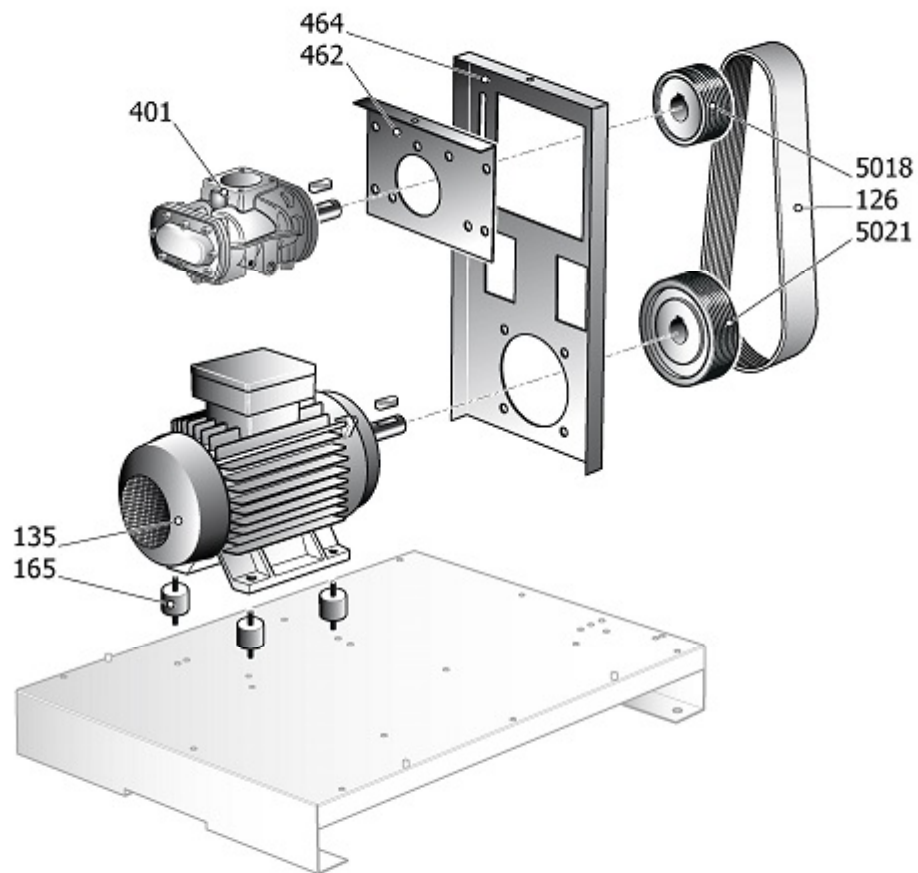

TJUR6

COMPONENTES DE ARRASTRE

Pos	Component	MU	Multiplier
126	#045122000	CORREA POLY V	PZ 1,0
135	#540M073622E3	MOTOR	PZ 1,0
165	#020198000	ANTIVIBRADORES TIPO A 50/40 M1	PZ 4,0
401	#5303000110	GRUPO TORNILLO	PZ 1,0
462	#160SG0002V17	PLACA TORNILLO-MOTOR	PZ 1,0
464	#160NM0011V17	PLACA TORNILLO	PZ 1,0
5018	#140259004	POLEA 90-L6-28	PZ 1,0
5021	#140356004	PULEGGIA 132-L6-38+BC2012	PZ 1,0