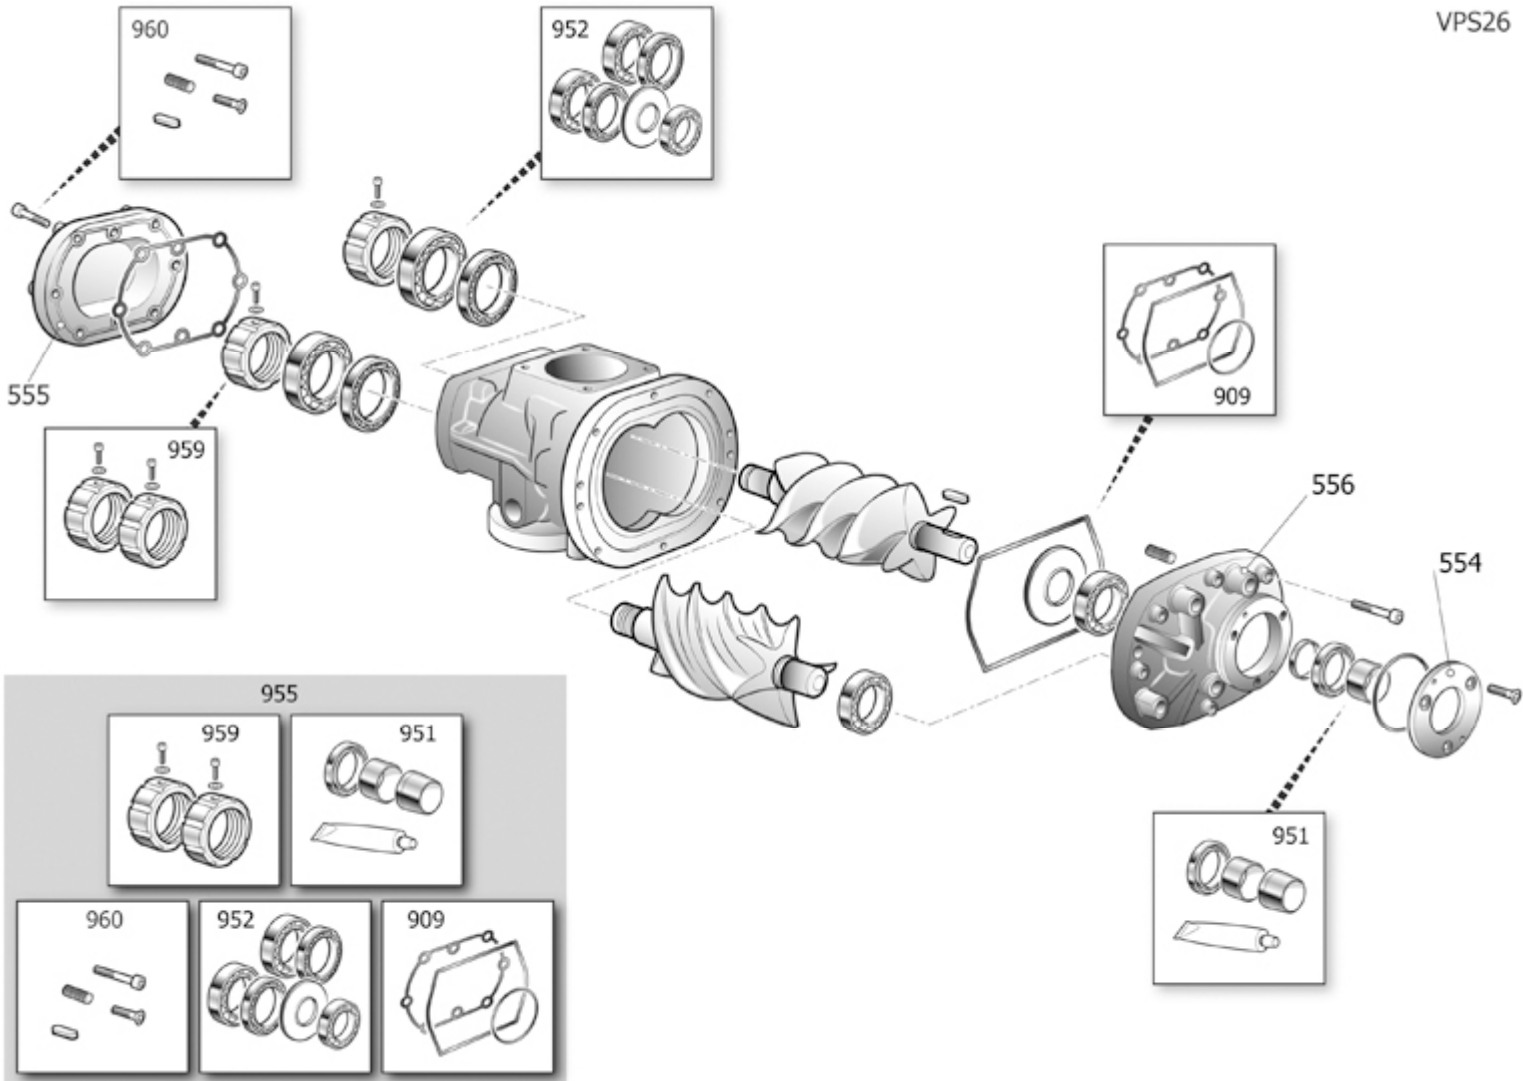

SSHR5

V60SP92N1N264

VEGA 11-10 (IE3) NW

Pos	Component	MU	Multiplier
400	CABINA COMPLETA		
405	COMPONENTES DE ARRASTRE		
450	COMPONENTES DE COMPRESORES		
600	#460SP0500V44 CABINA ELECTRICA	PZ	1,0
1000	LONG LIFE KIT LIST		

CABINA COMPLETA

Pos	Component	MU	Multiplier
434	#_260SP0036V44	PANEL TRASERO	PZ 1,0
435	#_260SP0007V44	PANEL TRASERO DER.	PZ 1,0
436	#_160SP0027V44	BASE	PZ 1,0
437	#_260SP0040V64	PORTILLO DELANTERO	PZ 1,0
439	#_260SP0093V44	PANEL TRASERO IZQ.	PZ 1,0
444	#_260SP0091V44	PANEL SUPERIOR	PZ 1,0
466	#_160SP0003V44	PANEL CENTRAL	PZ 1,0
471	#_260SP0092V44	INS.VANO ES.VISON 11VS 7016B	PZ 1,0
474	#_260SP0004V44	MONTANTE DELANTERO DERECHO	PZ 1,0
497	#_160SP0030V44	PREFILTRO	PZ 1,0

TJUR6

COMPONENTES DE ARRASTRE

Pos	Component	MU	Multiplier
126	#045122000	CORREA POLY V	PZ 1,0
135	#540M073622E3	MOTOR	PZ 1,0
165	#020198000	ANTIVIBRADORES TIPO A 50/40 M1	PZ 4,0
401	#5303000110	GRUPO TORNILLO	PZ 1,0
462	#160SG0002V17	PLACA TORNILLO-MOTOR	PZ 1,0
464	#160NM0011V17	PLACA TORNILLO	PZ 1,0
5018	#140259004	POLEA 90-L6-28	PZ 1,0
5021	#140356004	PULEGGIA 132-L6-38+BC2012	PZ 1,0