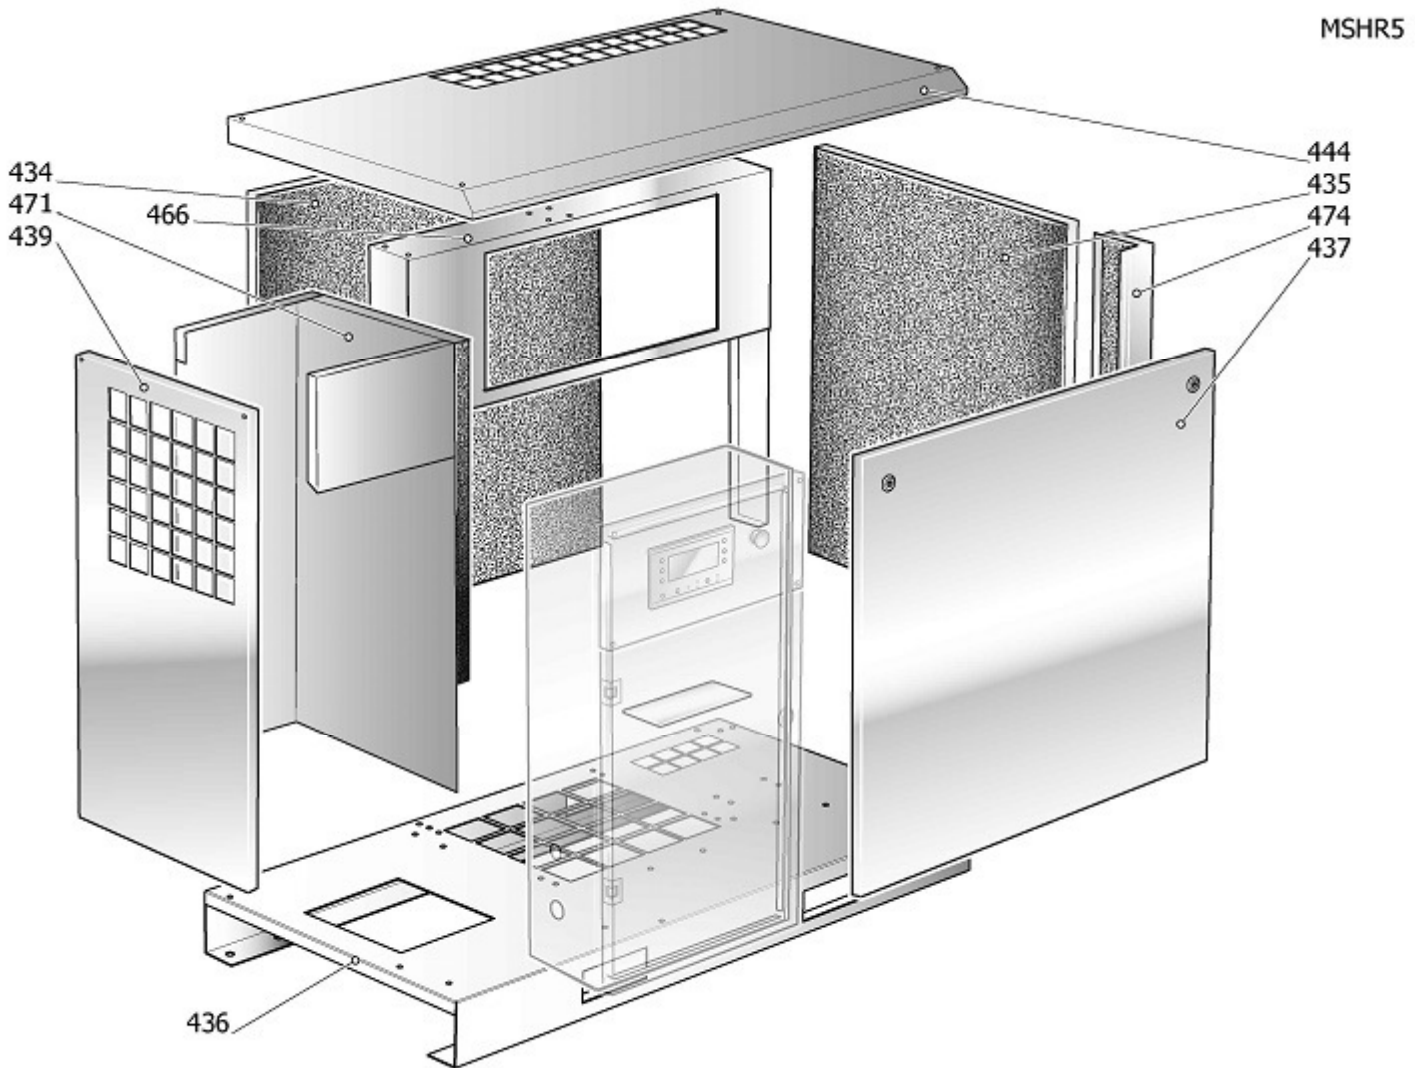

CABINA COMPLETA

Pos	Component	MU	Multiplier
434	#_260SP0036V44	PANEL TRASERO	PZ 1,0
435	#_260SP0007V44	PANEL TRASERO DER.	PZ 1,0
436	#_160SP0027V44	BASE	PZ 1,0
437	#_260SP0040V64	PORTILLO DELANTERO	PZ 1,0
439	#_260SP0093V44	PANEL TRASERO IZQ.	PZ 1,0
444	#_260SP0091V44	PANEL SUPERIOR	PZ 1,0
466	#_160SP0003V44	PANEL CENTRAL	PZ 1,0
471	#_260SP0092V44	INS.VANO ES.VISON 11VS 7016B	PZ 1,0
474	#_260SP0004V44	MONTANTE DELANTERO DERECHO	PZ 1,0
497	#_160SP0030V44	PREFILTRO	PZ 1,0