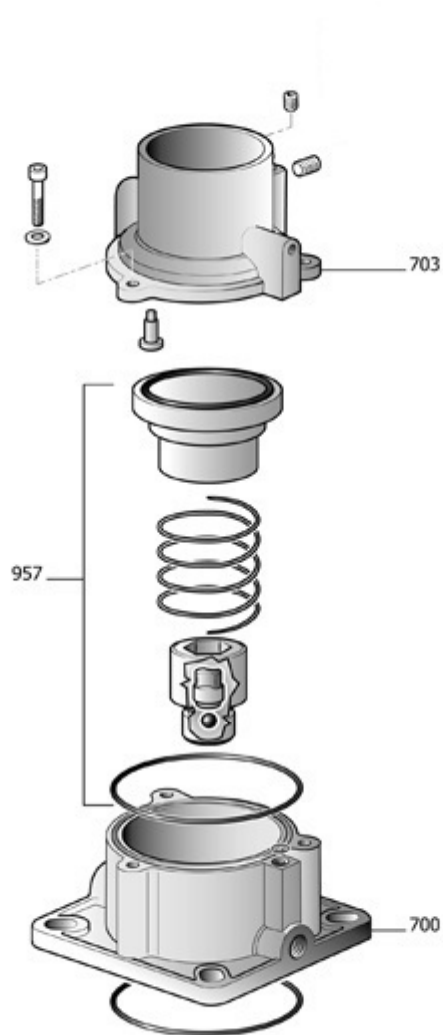

#419261011SGL

GR.ASP.10DC N/BP VKV 7,5 (1)

Pos	Component		MU	Multiplier
122	#047060000	VALVULA UNIDIRECCIONAL	PZ	1,0
700	#199260001	BASE ASPIRAZIONE IR10/20 DC	PZ	1,0
703	#199261004	FLANGIA FILTRO ARIA IR10DC N/B	PZ	1,0
957	#260260050	KIT VALVULA DE ASPIRACION	PZ	1,0