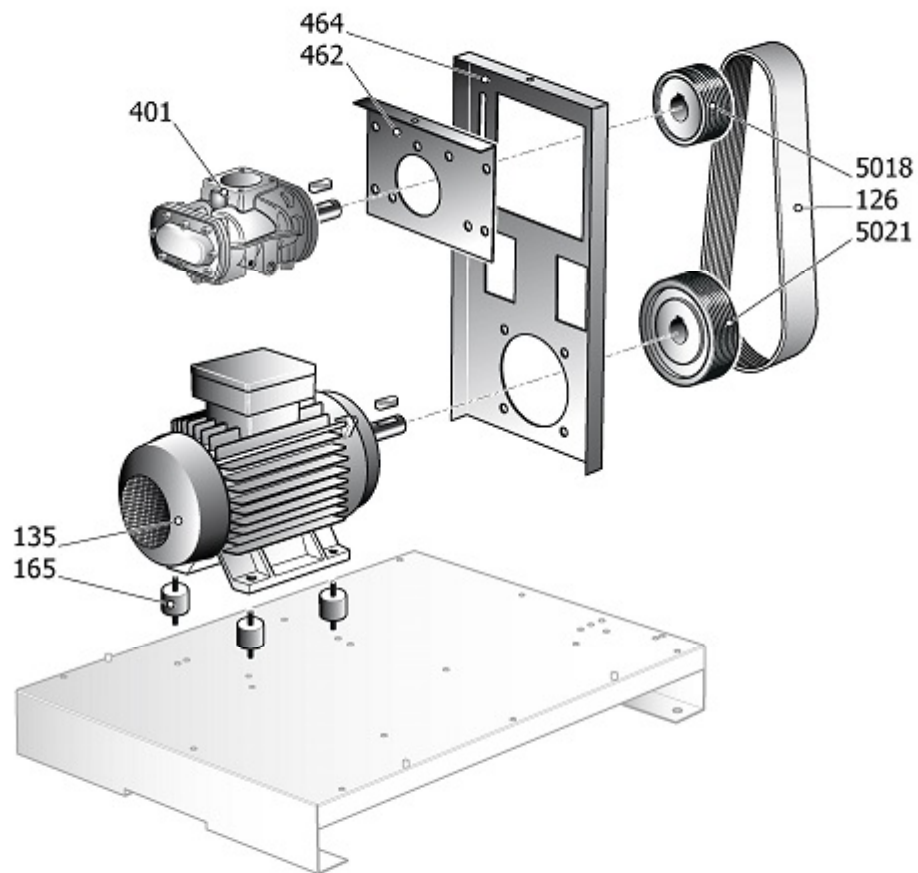

SSHR5

V60SP92N1N264

VEGA 11-10 (IE3) NW

Pos	Component	MU	Multiplier
400	CABINA COMPLETA		
405	COMPONENTES DE ARRASTRE		
450	COMPONENTES DE COMPRESORES		
600	#460SP0500V44 CABINA ELECTRICA	PZ	1,0
1000	LONG LIFE KIT LIST		

CABINA COMPLETA

Pos	Component	MU	Multiplier
434	#_260SP0036V44	PANEL TRASERO	PZ 1,0
435	#_260SP0007V44	PANEL TRASERO DER.	PZ 1,0
436	#_160SP0027V44	BASE	PZ 1,0
437	#_260SP0040V64	PORTILLO DELANTERO	PZ 1,0
439	#_260SP0093V44	PANEL TRASERO IZQ.	PZ 1,0
444	#_260SP0091V44	PANEL SUPERIOR	PZ 1,0
466	#_160SP0003V44	PANEL CENTRAL	PZ 1,0
471	#_260SP0092V44	INS.VANO ES.VISON 11VS 7016B	PZ 1,0
474	#_260SP0004V44	MONTANTE DELANTERO DERECHO	PZ 1,0
497	#_160SP0030V44	PREFILTRO	PZ 1,0

TJUR6

COMPONENTES DE ARRASTRE

Pos	Component	MU	Multiplier
126	#045122000	CORREA POLY V	PZ 1,0
135	#540M073622E3	MOTOR	PZ 1,0
165	#020198000	ANTIVIBRADORES TIPO A 50/40 M1	PZ 4,0
401	#5303000110	GRUPO TORNILLO	PZ 1,0
462	#160SG0002V17	PLACA TORNILLO-MOTOR	PZ 1,0
464	#160NM0011V17	PLACA TORNILLO	PZ 1,0
5018	#140259004	POLEA 90-L6-28	PZ 1,0
5021	#140356004	PULEGGIA 132-L6-38+BC2012	PZ 1,0