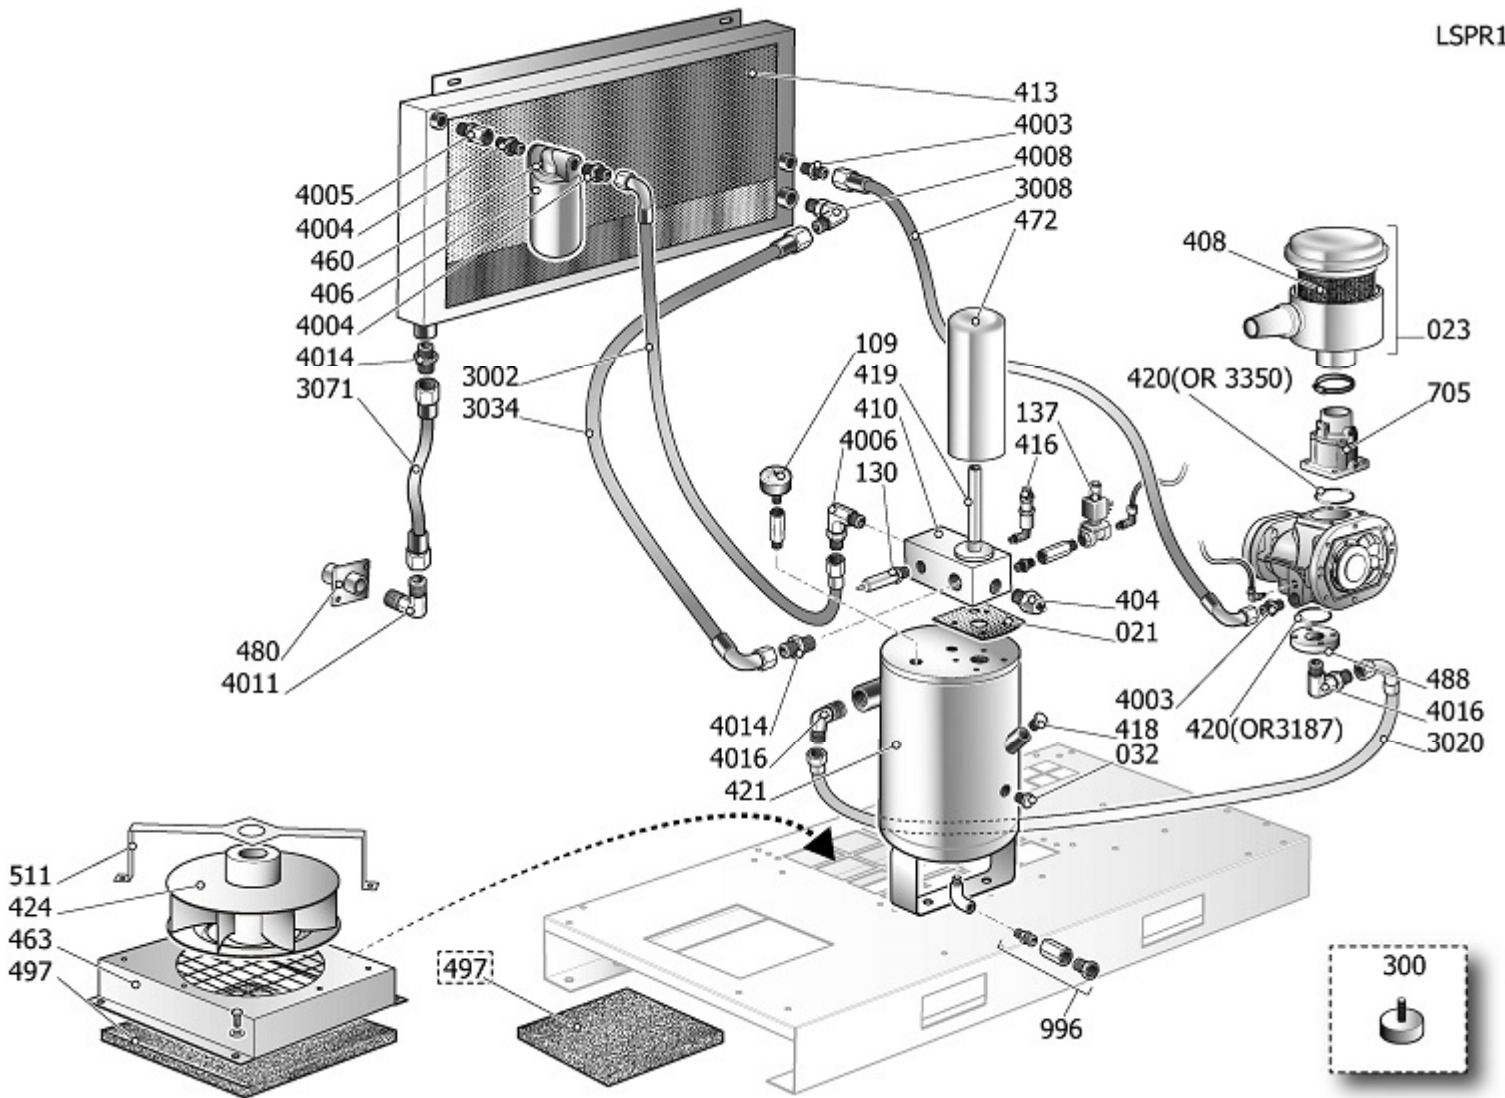

LSPR1

Pos	Component	MU	Multiplier
21	#151JO0021	JUNTA SEPARADOR DE ACEITE	PZ 1,0
23	#317090000	GRUPO FILTRO AIRE	PZ 1,0
32	9411267	INDICADOR ACEITE	PZ 1,0
109	#330060100	MANOMETRO	PZ 1,0
130	9049309	VALVULA DE SEGURIDAD	PZ 1,0
137	#008195020	ELECTROVALVULA	PZ 1,0
300	41K0174	KIT RUEDAS/PIES	PZ 1,0
402	#419260110	REGULADOR ASPIRACION	PZ 1,0
404	#347111000SGL	VALVULA PRESION MINIMA	PZ 1,0
406	9054201	FILTRO ACEITE	PZ 1,0
408	#017093000	FILTRO AIRE 8UM D101	PZ 1,0
410	#460SP0035	BLOCCHETTO DISOLEATORE	PZ 1,0
413	#048522000	RADIADOR AIRE ACEITE	PZ 1,0
416	#012120000	INDICADOR DRENAJE	PZ 1,0
418	#011999008	TAPPO ESAG.M3/4" C/SFIATO+GRN	PZ 1,0
419	#011376000	NIPLE SEPARADOR R.KSC	PZ 1,0
420	\$30502700	ANELLO OR 3187 VITON	PZ 1,0
420	#010123000	ANILLO OR 2093 VITON	PZ 1,0
420	#010124000	ANILLO OR 2087 VITON	PZ 1,0
421	#160NM0037V41	DEPOSITO SEPARADOR DE ACEITE	PZ 1,0
424	#024118015	ELECTROVENTILADOR	PZ 1,0
460	#160JL0111	CABEZA FILTRO ACEITE	PZ 1,0
463	#160SN0001V44	PROTECCION VENTILADOR	PZ 1,0
472	#048287000	FILTRO SEPARADOR	PZ 1,0
480	#160SP0025	ABRAZADERA	PZ 1,0
488	#160NM0012	ABRAZADERA IMPULSION	PZ 1,0
497	#160SP0019	PREFILTRO	PZ 1,0
511	#160PU0118V44	STAFFA SUP.VENT.RAD.D280 7016B	PZ 1,0
705	#419261011SGL	GR.ASP.10DC N/BP VKV 7,5 (1)	PZ 1,0
996	9421773	KIT RUB.SCARICO DIS.1/2"	PZ 1,0
3002	#191LX0010	TUBO FLEX 1/2" BSP FD+F90 L440	PZ 1,0
3008	#151PO0032	TUBO FLX 1/2 BSP FD+F90 L320	PZ 1,0
3020	#160NM0014	TUBO FLX 1 BSP 2FD L700	PZ 1,0
3034	#160SP0022	TUBO FLX 3/4 BSP FD+F90 L800	PZ 1,0
3071	#160SP0038	TUBO FLX 3/4 BSP FD+F90 L840	PZ 1,0
4003	#011000417	RACC.ADT.MM 1/2" OR-BSP	PZ 2,0
4005	#011100002	RACC.ADT.MF 1/2" GIR	PZ 1,0
4006	#011000411	RACC.ADT.90°MM 1/2"OR-BSP	PZ 1,0
4008	#011000410	RACC.ADT.90°MM 3/4"OR-BSP	PZ 1,0
4011	#011455010	RACC.ADT.45°MM 3/4" OR-BSP	PZ 1,0
4014	#011000416	RACC.ADT.MM 3/4" OR-BSP	PZ 2,0
4016	#011443000	RACC.ADT.90°MM1" OR VTN-BSP	PZ 2,0
4041	#011000158	RACC.DIR.MC M5XTUBO D6 + OR	PZ 1,0