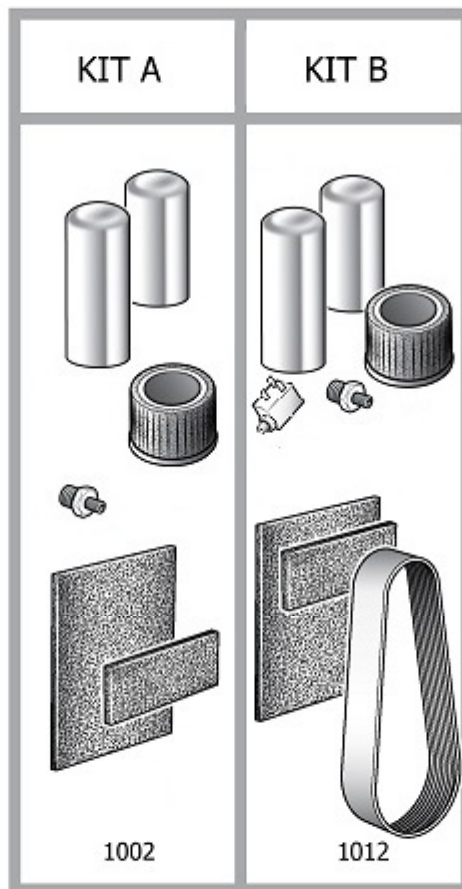

9421773

KIT RUB.SCARICO DIS.1/2"

9421773

KIT RUB.SCARICO DIS.1/2"

Pos	Component		MU	Multiplier
106	#322056010	GRIFO DE LINEA	PZ	1,0
417	#012077000	TAPON ACEITE	PZ	1,0
479	4106488	NIPLE R1/2	PZ	1,0
4012	#011000409	RACC.ADT.MM 1/2" CON-BSP	PZ	1,0

ESHR5

#460SP0500V44

CABINA ELECTRICA

Pos	Component	MU	Multiplier
176	E0M13C403875	CONECTOR	PZ 1,0
483	E0M023129	RELE TERMICO	PZ 1,0
501	EOP270KIT216	PULSANTE DE EMERGENCIA	PZ 1,0
601	#008333000	SONDA TEMPERATURA	PZ 1,0
602	#305420000SGL	CONTROLADOR ELECTRONICO	PZ 1,0
603	#160SP0098V44	PORTILLO ASIENTO ELECTRICO	PZ 1,0
608	#160SP0097V44	ASIENTO ELECTRICO	PZ 1,0
609	E0M14100324	TRANSFORMADOR	PZ 1,0
610	E0M040004	RELE SECUENCIA FASES	PZ 1,0
613	E0M11WEBGG01	FUS.10X38-1A CH10	PZ 2,0
613	E0M11WEBGG02	FUS.10X38-2A CH10	PZ 6,0
613	E0M11WEBGG04	FUS.10X38-4A CH10	PZ 2,0
615	E0M013210	CNT.S00 9A 24V 3RT2016-1AB02	PZ 2,0
615	E0M013660	CNT.S00 16A 24V 3RT2018-1AB02	PZ 3,0
620	#008167010	TRANSDUCTOR	PZ 1,0
662	#160SP0043V44	CONTROL.FRAME ETIV	PZ 1,0

LLK49

LONG LIFE KIT LIST

Pos	Component		MU	Multiplier
1002	#260KTB54E	LLK A VKV 11-15 8-10-13B	PZ	1,0
1012	#260KTE44E	LLK B VKV 11-10/13-15-13	PZ	1,0