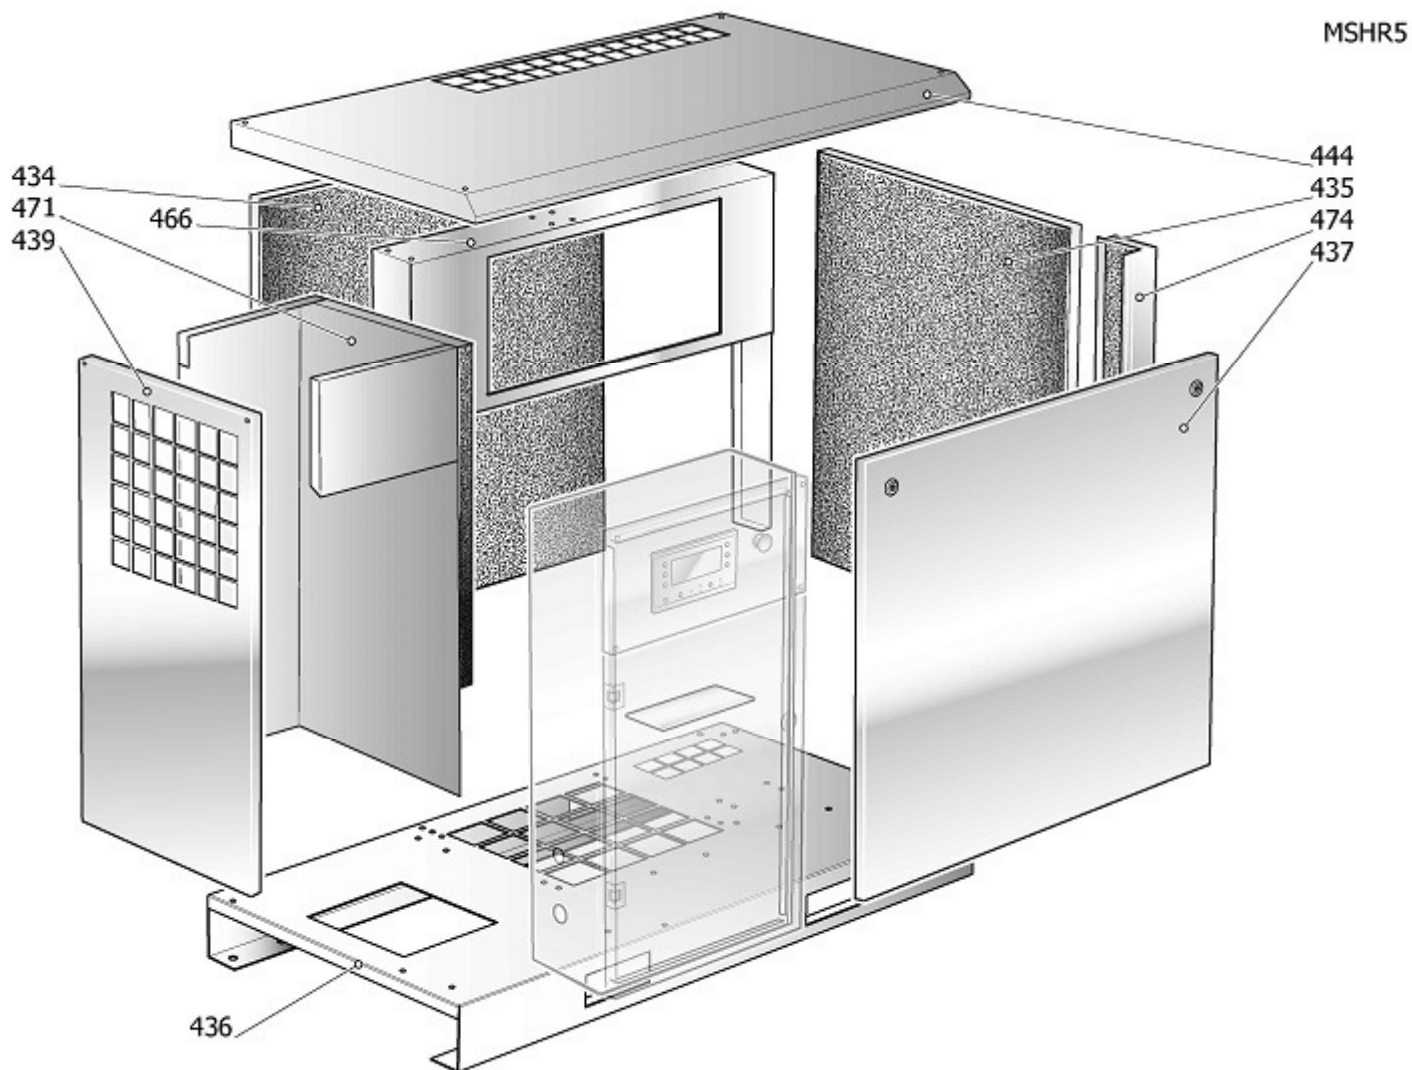

## CABINA COMPLETA

Pos	Component	MU	Multiplier
434	#_260SP0036V44	PANEL TRASERO	PZ 1,0
435	#_260SP0007V44	PANEL TRASERO DER.	PZ 1,0
436	#_160SP0027V44	BASE	PZ 1,0
437	#_260SP0040V64	PORTILLO DELANTERO	PZ 1,0
439	#_260SP0093V44	PANEL TRASERO IZQ.	PZ 1,0
444	#_260SP0091V44	PANEL SUPERIOR	PZ 1,0
466	#_160SP0003V44	PANEL CENTRAL	PZ 1,0
471	#_260SP0092V44	INS.VANO ES.VISON 11VS 7016B	PZ 1,0
474	#_260SP0004V44	MONTANTE DELANTERO DERECHO	PZ 1,0
497	#_160SP0030V44	PREFILTRO	PZ 1,0