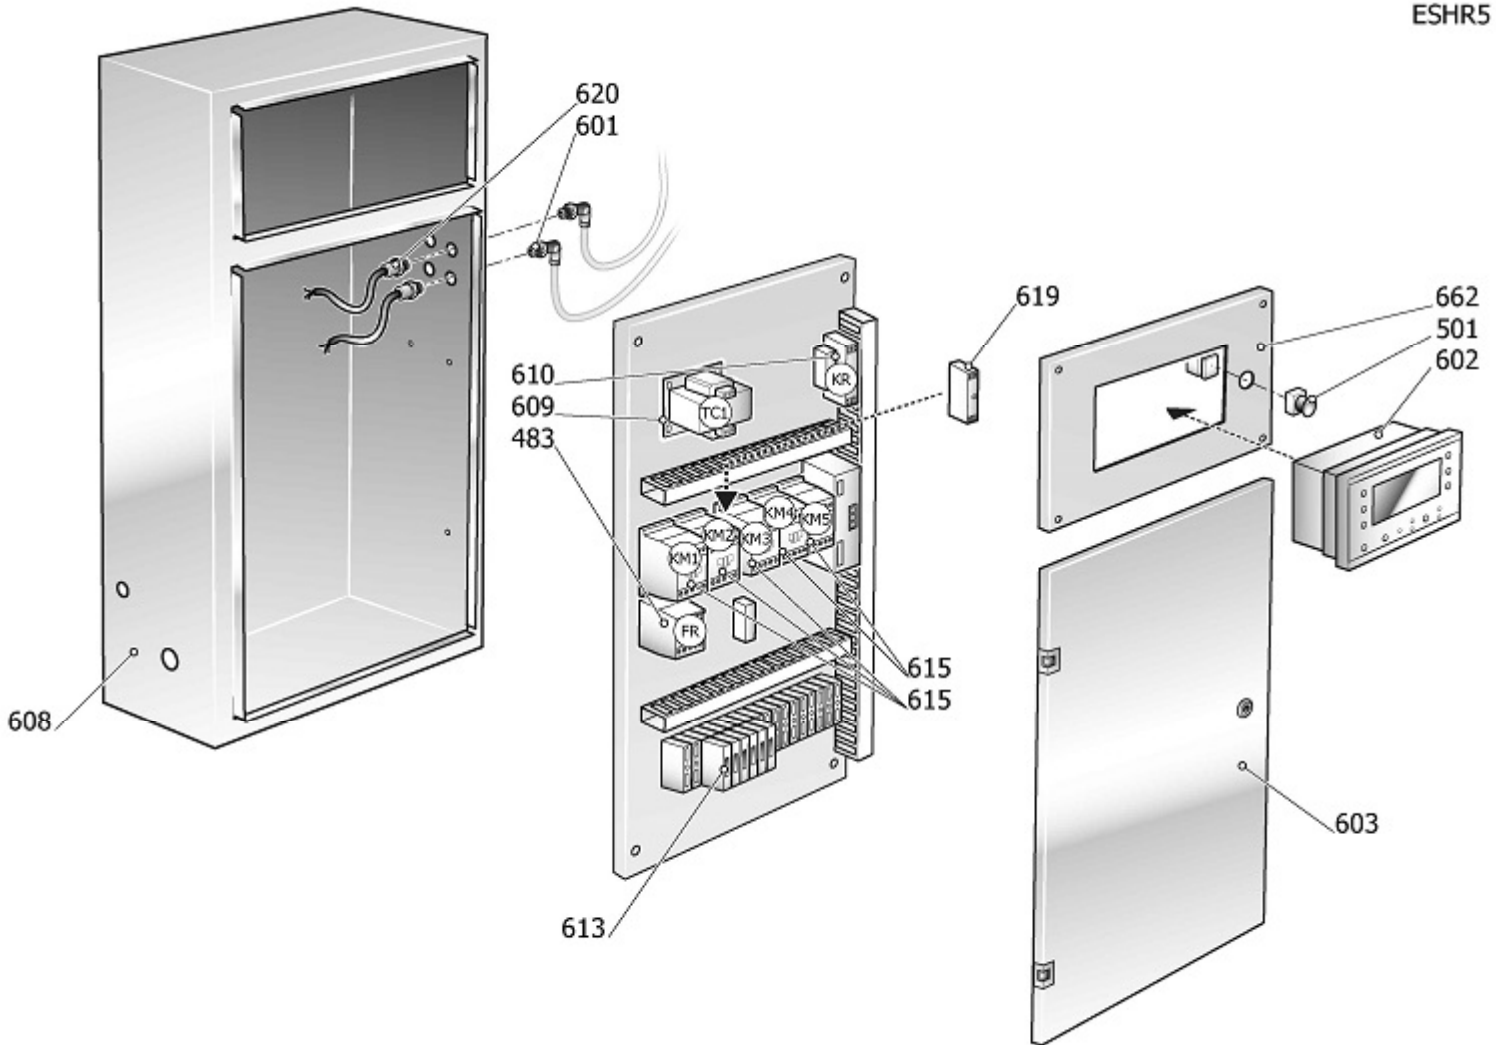

ESHR5

#460SH0500V44

CABINA ELECTRICA

Pos	Component	MU	Multiplier
483	#008470000	RELE TERMICO	PZ 1,0
501	EOP270KIT216	PULSANTE DE EMERGENCIA	PZ 1,0
601	#008333000	SONDA TEMPERATURA	PZ 1,0
602	#305420000SGL	CONTROLADOR ELECTRONICO	PZ 1,0
603	#160PU0128V44	PORTILLO ASIEN TO ELECTRICO	PZ 1,0
608	#160SP0097V44	ASIEN TO ELECTRICO	PZ 1,0
609	E0M14100424	TRANSFORMADOR	PZ 1,0
610	E0M040004	RELE SECUENCIA FASES	PZ 1,0
613	E0M11WEBGG01	FUS.10X38-1A CH10	PZ 2,0
613	E0M11WEBGG02	FUS.10X38-2A CH10	PZ 6,0
613	E0M11WEBGG04	FUS.10X38-4A CH10	PZ 2,0
615	E0M013210	CNT.S00 9A 24V 3RT2016-1AB02	PZ 3,0
615	E0M013212	CONT.S0 NC12A24V 3RT2017-1AB02	PZ 2,0
620	#008167010	TRANSDUCTOR	PZ 1,0
662	#160PV0010V44	CONTROL.FRAME ETIV	PZ 1,0