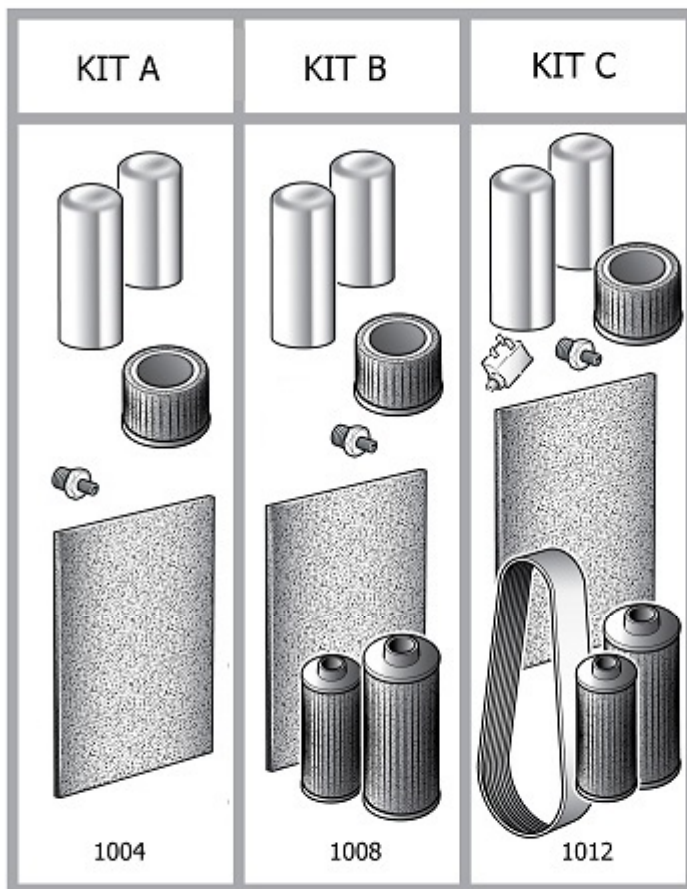

#460SH0500V44

CABINA ELECTRICA

Pos	Component	MU	Multiplier
483	#008470000	RELE TERMICO	PZ 1,0
501	EOP270KIT216	PULSANTE DE EMERGENCIA	PZ 1,0
601	#008333000	SONDA TEMPERATURA	PZ 1,0
602	#305420000SGL	CONTROLADOR ELECTRONICO	PZ 1,0
603	#160PU0128V44	PORTILLO ASIEN TO ELECTRICO	PZ 1,0
608	#160SP0097V44	ASIEN TO ELECTRICO	PZ 1,0
609	E0M14100424	TRANSFORMADOR	PZ 1,0
610	E0M040004	RELE SECUENCIA FASES	PZ 1,0
613	E0M11WEBGG01	FUS.10X38-1A CH10	PZ 2,0
613	E0M11WEBGG02	FUS.10X38-2A CH10	PZ 6,0
613	E0M11WEBGG04	FUS.10X38-4A CH10	PZ 2,0
615	E0M013210	CNT.S00 9A 24V 3RT2016-1AB02	PZ 3,0
615	E0M013212	CONT.S0 NC12A24V 3RT2017-1AB02	PZ 2,0
620	#008167010	TRANSDUCTOR	PZ 1,0
662	#160PV0010V44	CONTROL.FRAME ETIV	PZ 1,0

LLK71