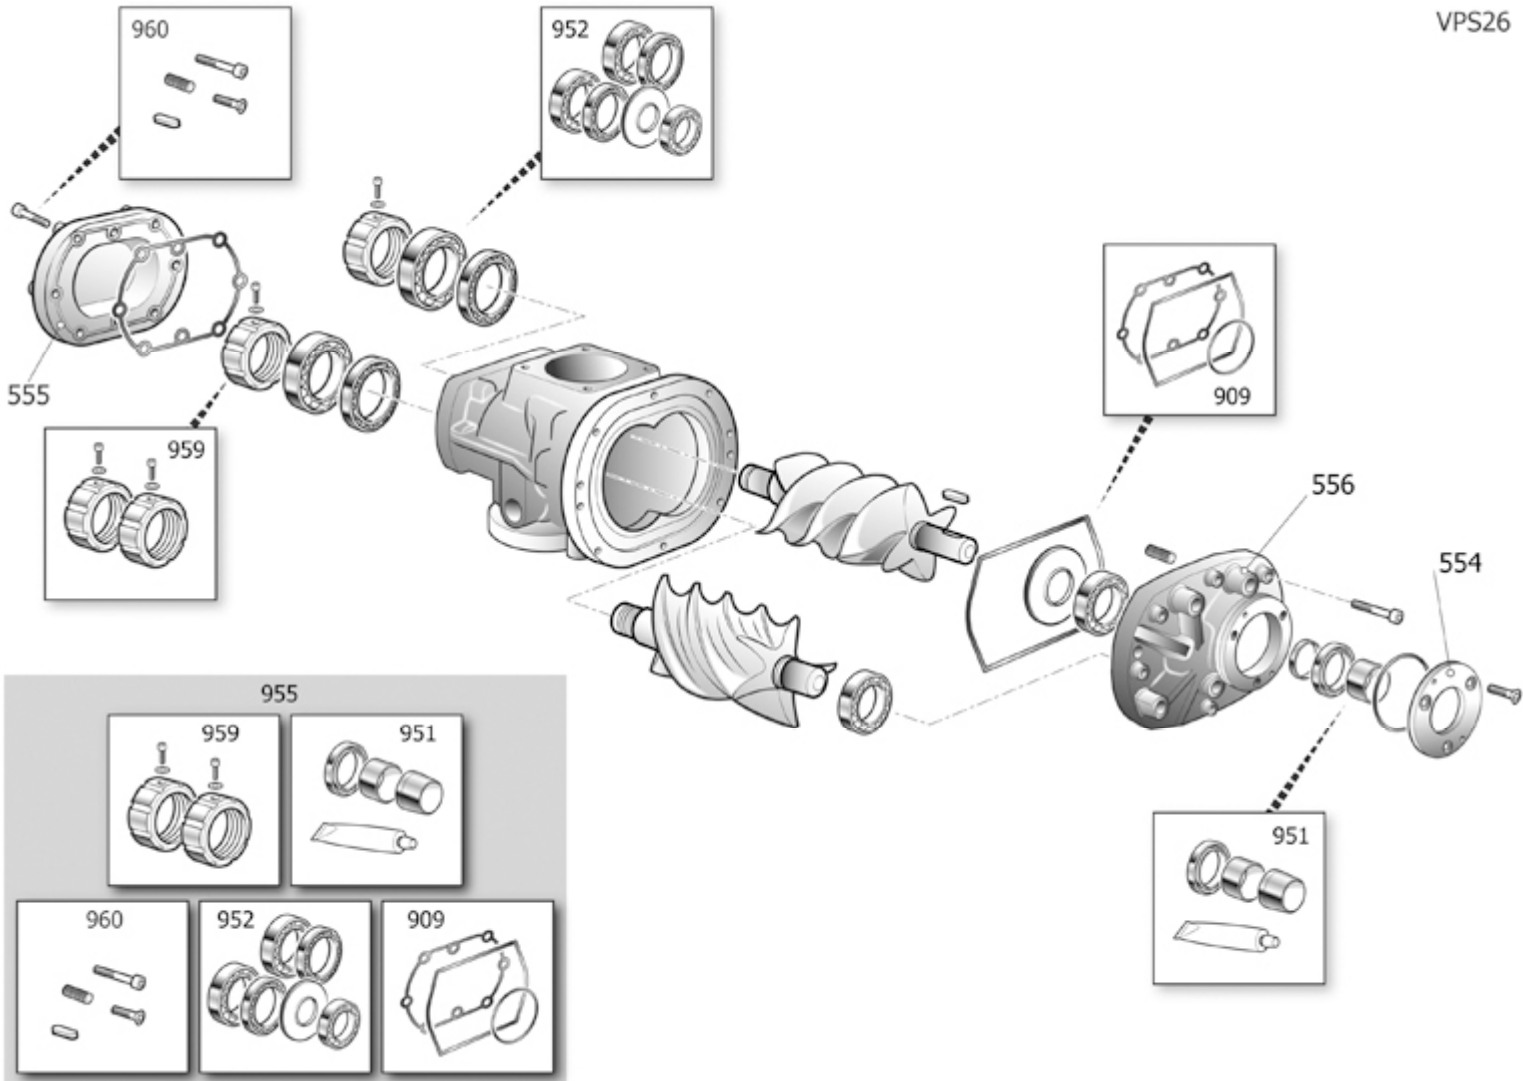

## CABINA COMPLETA

Pos	Component	MU	Multiplier
434	#_260SP0036V44	PANEL TRASERO	PZ 1,0
435	#_260SP0007V44	PANEL TRASERO DER.	PZ 1,0
436	#_160SP0027V44	BASE	PZ 1,0
437	#_260SP0040V64	PORTILLO DELANTERO	PZ 1,0
439	#_260SP0093V44	PANEL TRASERO IZQ.	PZ 1,0
444	#_260SP0091V44	PANEL SUPERIOR	PZ 1,0
466	#_160SP0003V44	PANEL CENTRAL	PZ 1,0
471	#_260SP0092V44	INS.VANO ES.VISON 11VS 7016B	PZ 1,0
474	#_260SP0004V44	MONTANTE DELANTERO DERECHO	PZ 1,0
497	#_160SP0030V44	PREFILTRO	PZ 1,0

## COMPONENTES DE ARRASTRE

Pos	Component	MU	Multiplier
126	#045171000	CORREA POLY V	PZ 1,0
135	#540I087622E3	MOTOR	PZ 1,0
165	#020198000	ANTIVIBRADORES TIPO A 50/40 M1	PZ 4,0
401	#5303000110	GRUPO TORNILLO	PZ 1,0
462	#160SG0002V17	PLACA TORNILLO-MOTOR	PZ 1,0
464	#160NM0011V17	PLACA TORNILLO	PZ 1,0
5013	#140237004	POLEA 100-L6-38+BUSSOLA	PZ 1,0
5014	#140238004	POLEA 100-L6-28	PZ 1,0