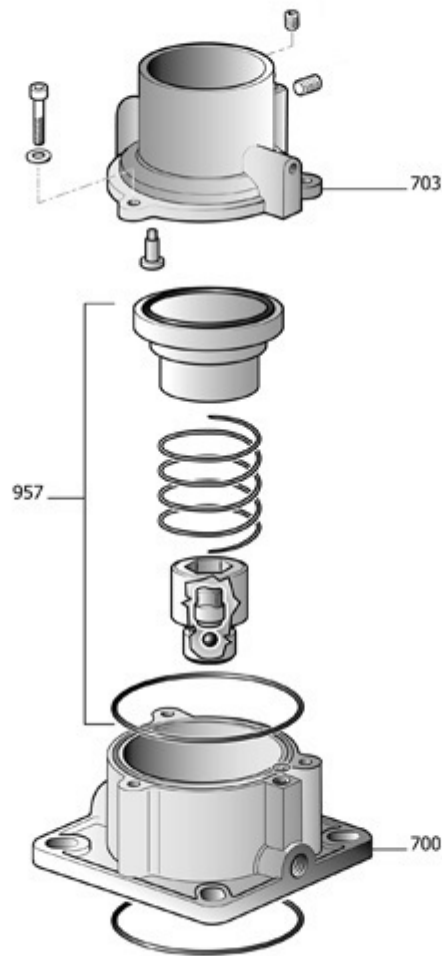

#419261011SGL

GR.ASP.10DC N/BP VKV 7,5 (1)

Pos	Component		MU	Multiplier
122	#047060000	VALVULA UNIDIRECCIONAL	PZ	1,0
700	#199260001	BASE ASPIRAZIONE IR10/20 DC	PZ	1,0
703	#199261004	FLANGIA FILTRO ARIA IR10DC N/B	PZ	1,0
957	#260260050	KIT VALVULA DE ASPIRACION	PZ	1,0