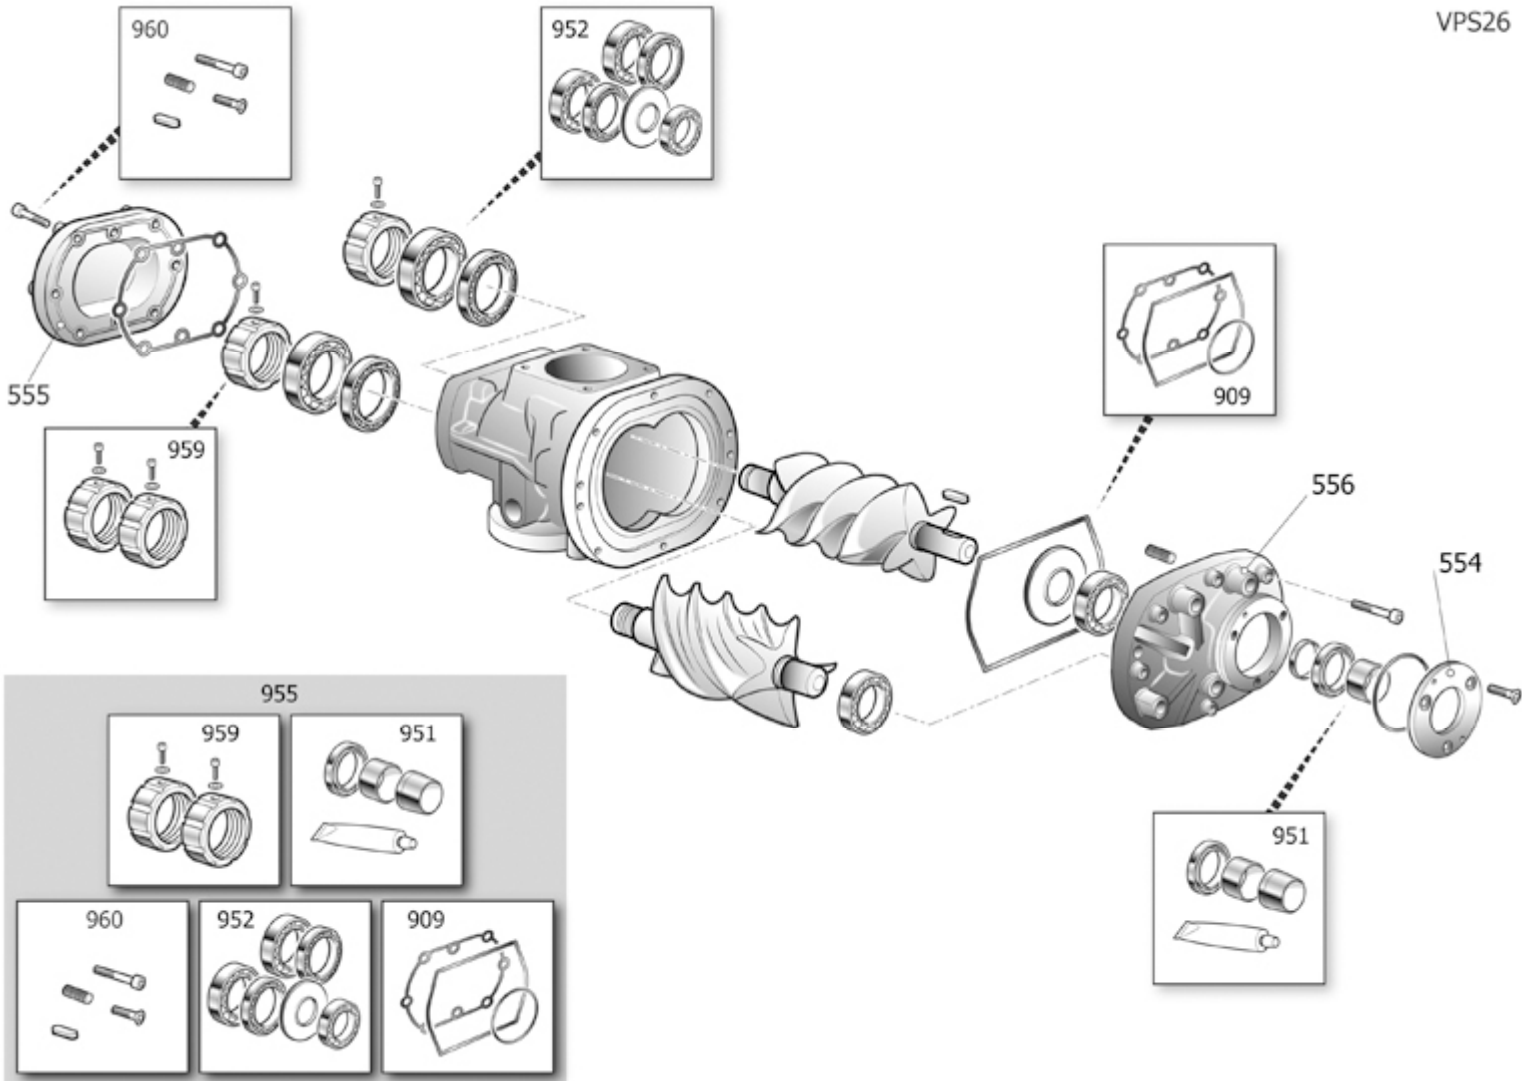

SSHR5

V60SH92N1N264

VEGA 7.5-10 (IE3) NW

Pos	Component	MU	Multiplier
400	CABINA COMPLETA		
405	COMPONENTES DE ARRASTRE		
450	COMPONENTES DE COMPRESORES		
600	#460SH0500V44 CABINA ELECTRICA	PZ	1,0
1000	LONG LIFE KIT LIST		

CABINA COMPLETA

Pos	Component	MU	Multiplier
434	#_260SP0036V44	PANEL TRASERO	PZ 1,0
435	#_260SP0007V44	PANEL TRASERO DER.	PZ 1,0
436	#_160SP0027V44	BASE	PZ 1,0
437	#_260SP0040V64	PORTILLO DELANTERO	PZ 1,0
439	#_260SP0093V44	PANEL TRASERO IZQ.	PZ 1,0
444	#_260SP0091V44	PANEL SUPERIOR	PZ 1,0
466	#_160SP0003V44	PANEL CENTRAL	PZ 1,0
471	#_260SP0092V44	INS.VANO ES.VISON 11VS 7016B	PZ 1,0
474	#_260SP0004V44	MONTANTE DELANTERO DERECHO	PZ 1,0
497	#_160SP0030V44	PREFILTRO	PZ 1,0

TSNR7

COMPONENTES DE ARRASTRE

Pos	Component	MU	Multiplier
126	#045171000	CORREA POLY V	PZ 1,0
135	#540I087622E3	MOTOR	PZ 1,0
165	#020198000	ANTIVIBRADORES TIPO A 50/40 M1	PZ 4,0
401	#5303000110	GRUPO TORNILLO	PZ 1,0
462	#160SG0002V17	PLACA TORNILLO-MOTOR	PZ 1,0
464	#160NM0011V17	PLACA TORNILLO	PZ 1,0
5013	#140237004	POLEA 100-L6-38+BUSSOLA	PZ 1,0
5014	#140238004	POLEA 100-L6-28	PZ 1,0