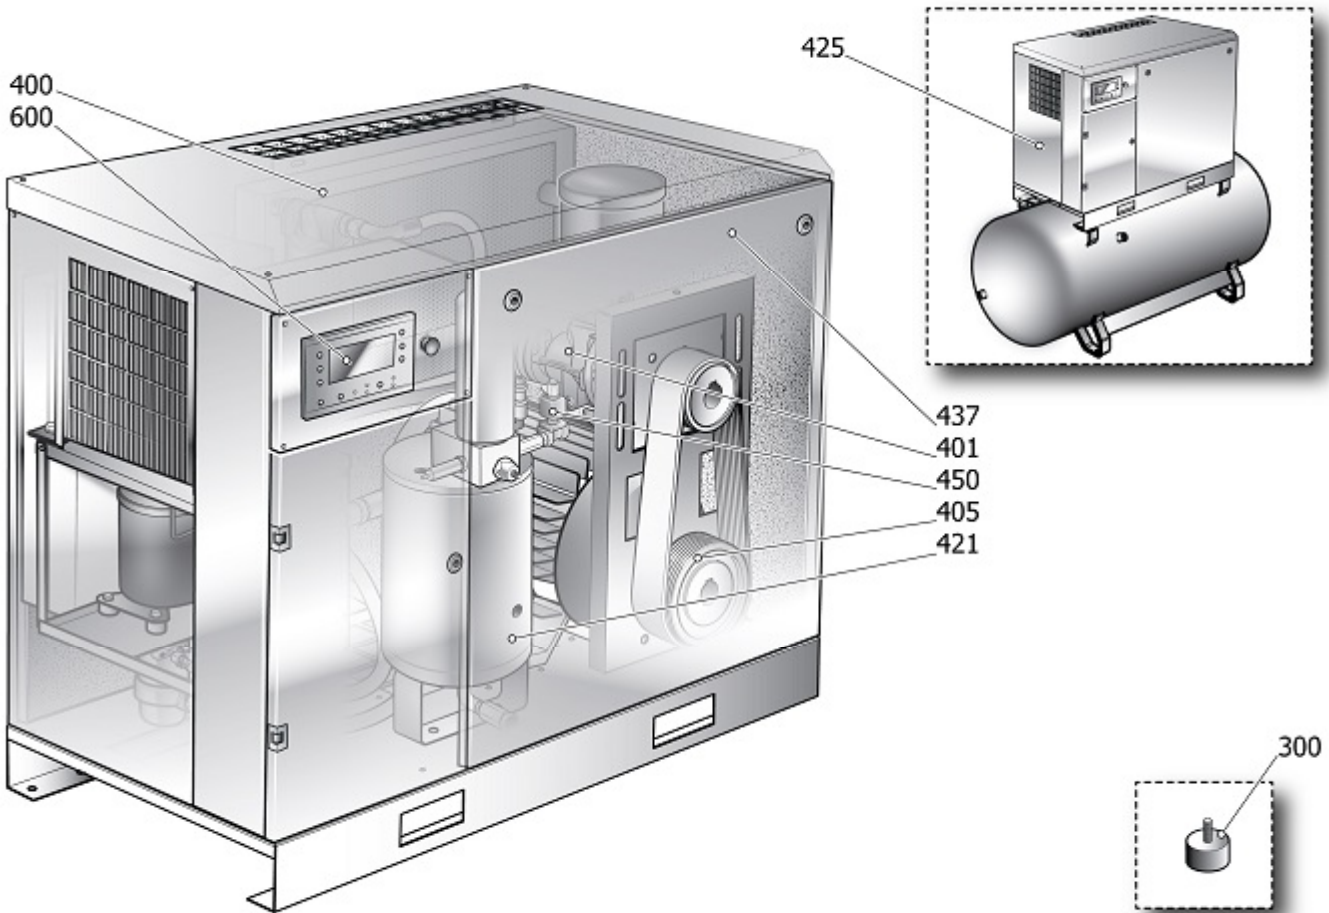

SSHR5

V60SH92N1N264

VEGA 7.5-10 (IE3) NW

Pos	Component	MU	Multiplier
400	CABINA COMPLETA		
405	COMPONENTES DE ARRASTRE		
450	COMPONENTES DE COMPRESORES		
600	#460SH0500V44 CABINA ELECTRICA	PZ	1,0
1000	LONG LIFE KIT LIST		

CABINA COMPLETA

Pos	Component	MU	Multiplier
434	#_260SP0036V44	PANEL TRASERO	PZ 1,0
435	#_260SP0007V44	PANEL TRASERO DER.	PZ 1,0
436	#_160SP0027V44	BASE	PZ 1,0
437	#_260SP0040V64	PORTILLO DELANTERO	PZ 1,0
439	#_260SP0093V44	PANEL TRASERO IZQ.	PZ 1,0
444	#_260SP0091V44	PANEL SUPERIOR	PZ 1,0
466	#_160SP0003V44	PANEL CENTRAL	PZ 1,0
471	#_260SP0092V44	INS.VANO ES.VISON 11VS 7016B	PZ 1,0
474	#_260SP0004V44	MONTANTE DELANTERO DERECHO	PZ 1,0
497	#_160SP0030V44	PREFILTRO	PZ 1,0