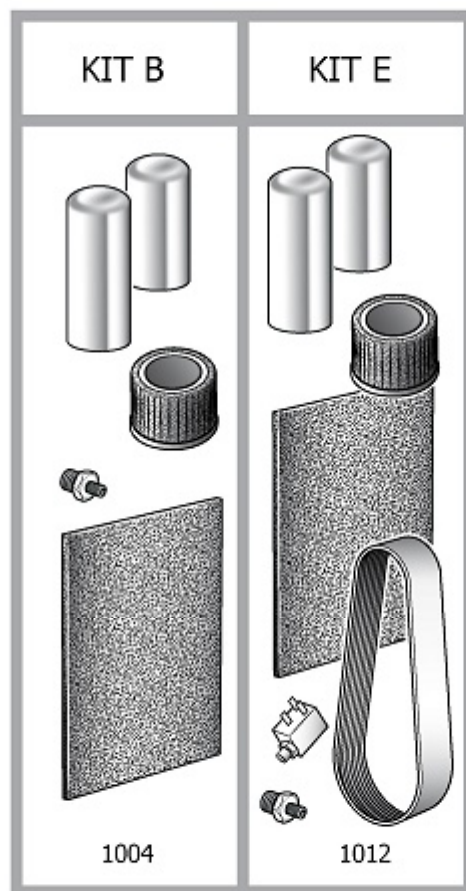

9421773

KIT RUB.SCARICO DIS.1/2"

9421773

KIT RUB.SCARICO DIS.1/2"

Pos	Component		MU	Multiplier
106	#322056010	GRIFO DE LINEA	PZ	1,0
417	#012077000	TAPON ACEITE	PZ	1,0
479	4106488	NIPLE R1/2	PZ	1,0
4012	#011000409	RACC.ADT.MM 1/2" CON-BSP	PZ	1,0

ESHR5

#460SH0500V44

CABINA ELECTRICA

Pos	Component	MU	Multiplier
483	#008470000	RELE TERMICO	PZ 1,0
501	EOP270KIT216	PULSANTE DE EMERGENCIA	PZ 1,0
601	#008333000	SONDA TEMPERATURA	PZ 1,0
602	#305420000SGL	CONTROLADOR ELECTRONICO	PZ 1,0
603	#160PU0128V44	PORTILLO ASIENTO ELECTRICO	PZ 1,0
608	#160SP0097V44	ASIENTO ELECTRICO	PZ 1,0
609	E0M14100424	TRANSFORMADOR	PZ 1,0
610	E0M040004	RELE SECUENCIA FASES	PZ 1,0
613	E0M11WEBGG01	FUS.10X38-1A CH10	PZ 2,0
613	E0M11WEBGG02	FUS.10X38-2A CH10	PZ 6,0
613	E0M11WEBGG04	FUS.10X38-4A CH10	PZ 2,0
615	E0M013210	CNT.S00 9A 24V 3RT2016-1AB02	PZ 3,0
615	E0M013212	CONT.S0 NC12A24V 3RT2017-1AB02	PZ 2,0
620	#008167010	TRANSDUCTOR	PZ 1,0
662	#160PV0010V44	CONTROL.FRAME ETIV	PZ 1,0

LLK36

LONG LIFE KIT LIST

Pos	Component		MU	Multiplier
1004	#260KTB50E	LLK A VKV 7.5 8-10-13B	PZ	1,0
1012	#260KTE97E	LLK B VKV 7.5 10B	PZ	1,0