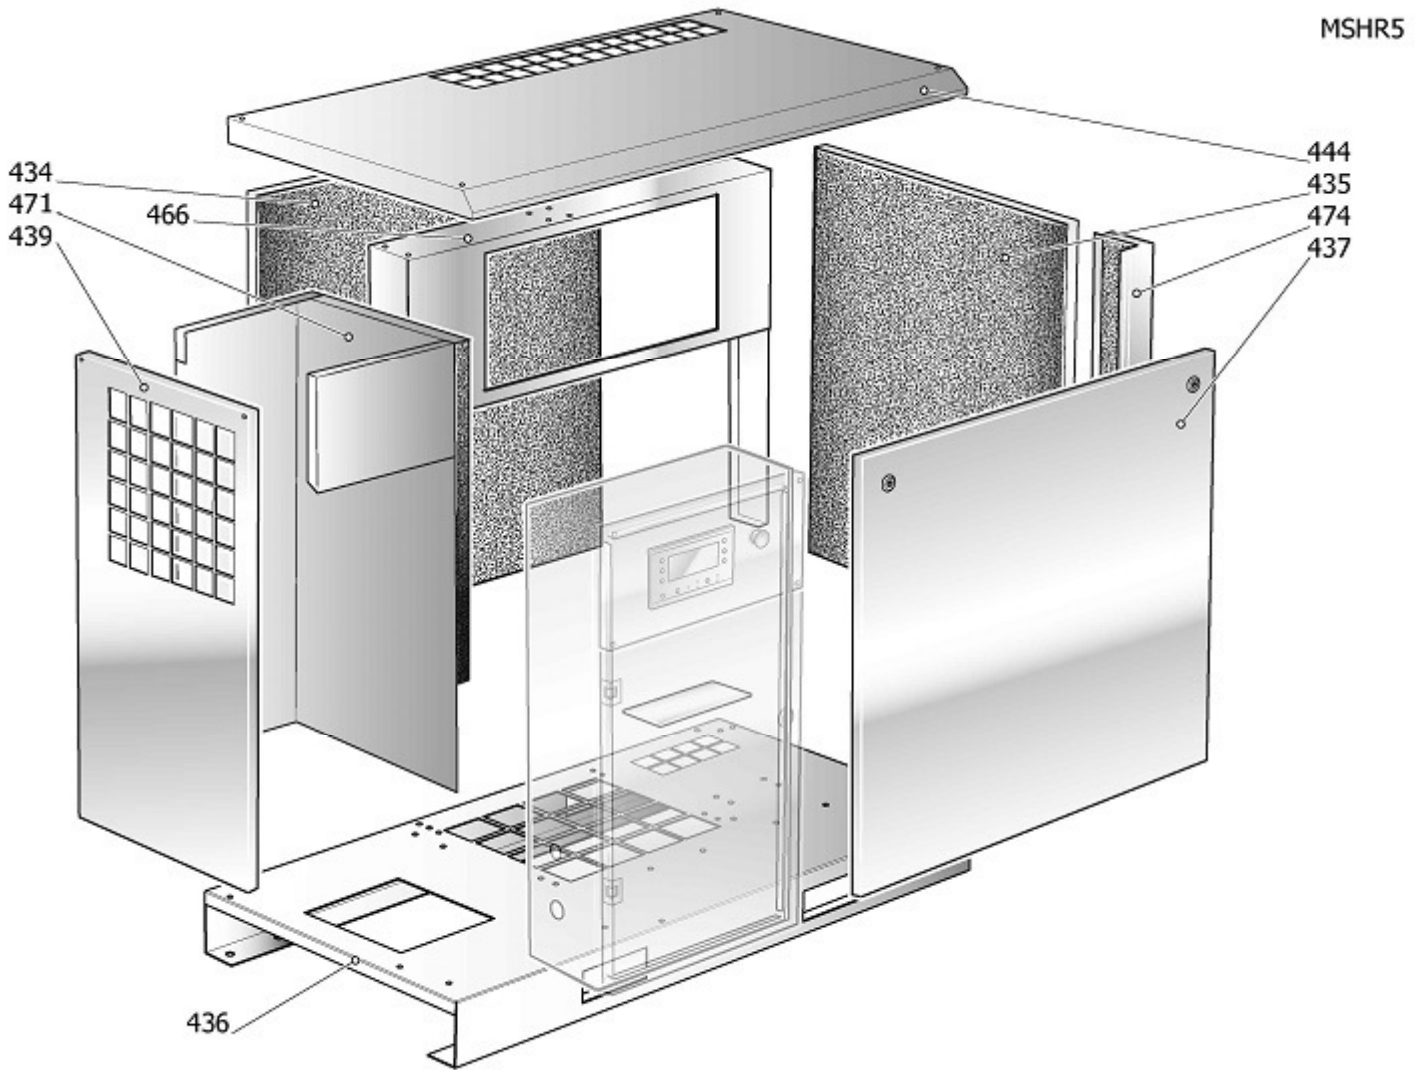

CABINA COMPLETA

Pos	Component	MU	Multiplier
434	#_260SP0036V44	PANEL TRASERO	PZ 1,0
435	#_260SP0007V44	PANEL TRASERO DER.	PZ 1,0
436	#_160SP0027V44	BASE	PZ 1,0
437	#_260SP0040V64	PORTILLO DELANTERO	PZ 1,0
439	#_260SP0093V44	PANEL TRASERO IZQ.	PZ 1,0
444	#_260SP0091V44	PANEL SUPERIOR	PZ 1,0
466	#_160SP0003V44	PANEL CENTRAL	PZ 1,0
471	#_260SP0092V44	INS.VANO ES.VISON 11VS 7016B	PZ 1,0
474	#_260SP0004V44	MONTANTE DELANTERO DERECHO	PZ 1,0
497	#_160SP0030V44	PREFILTRO	PZ 1,0