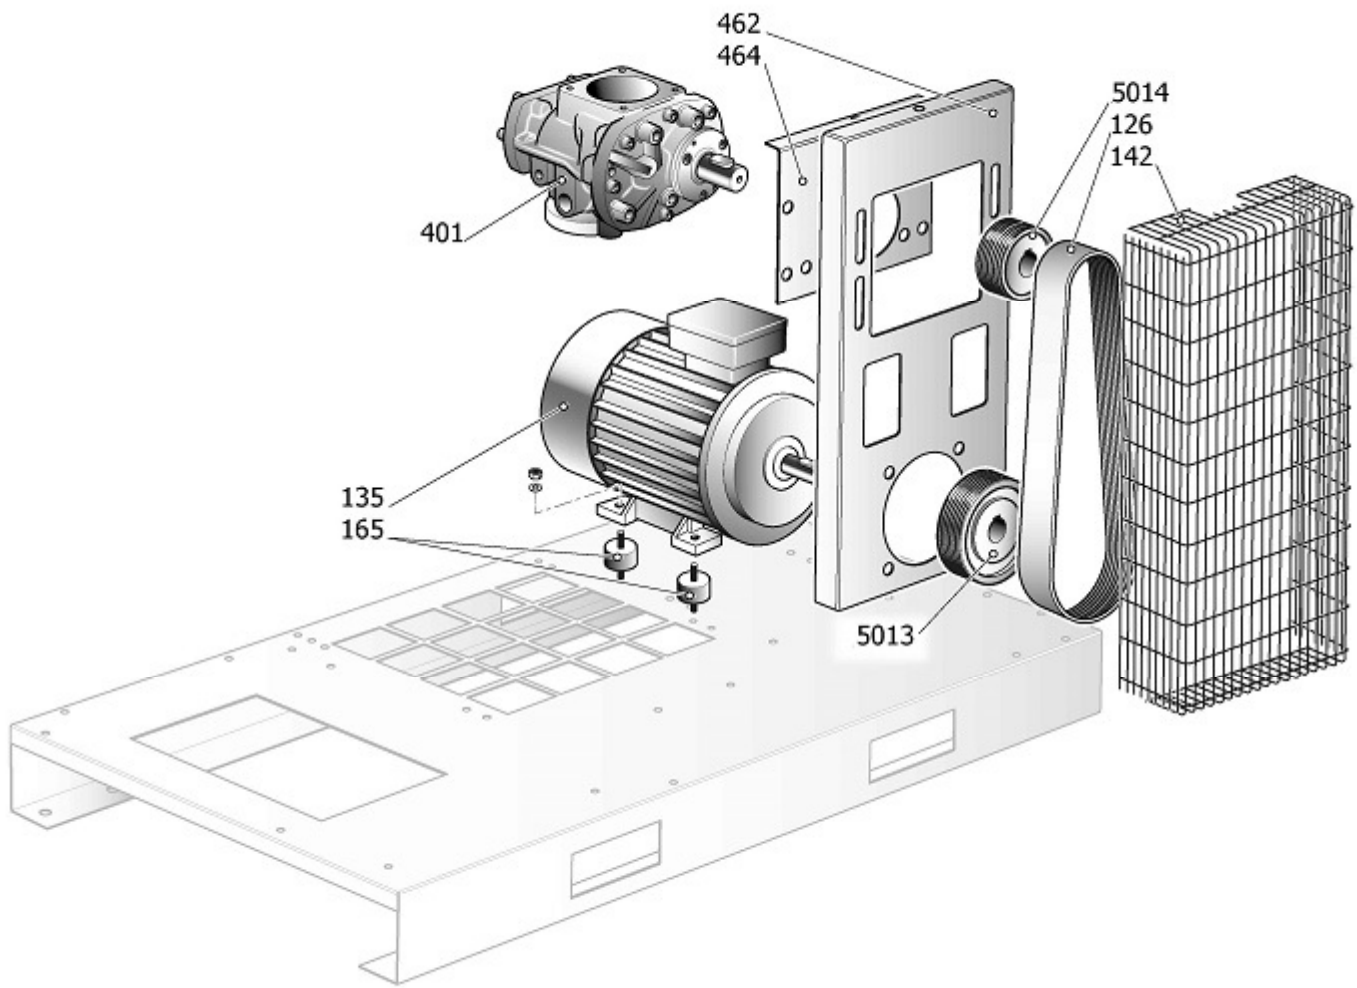

TSNR7

COMPONENTES DE ARRASTRE

Pos	Component	MU	Multiplier
126	#045171000	CORREA POLY V	PZ 1,0
135	#540I087622E3	MOTOR	PZ 1,0
165	#020198000	ANTIVIBRADORES TIPO A 50/40 M1	PZ 4,0
401	#5303000110	GRUPO TORNILLO	PZ 1,0
462	#160SG0002V17	PLACA TORNILLO-MOTOR	PZ 1,0
464	#160NM0011V17	PLACA TORNILLO	PZ 1,0
5013	#140237004	POLEA 100-L6-38+BUSSOLA	PZ 1,0
5014	#140238004	POLEA 100-L6-28	PZ 1,0