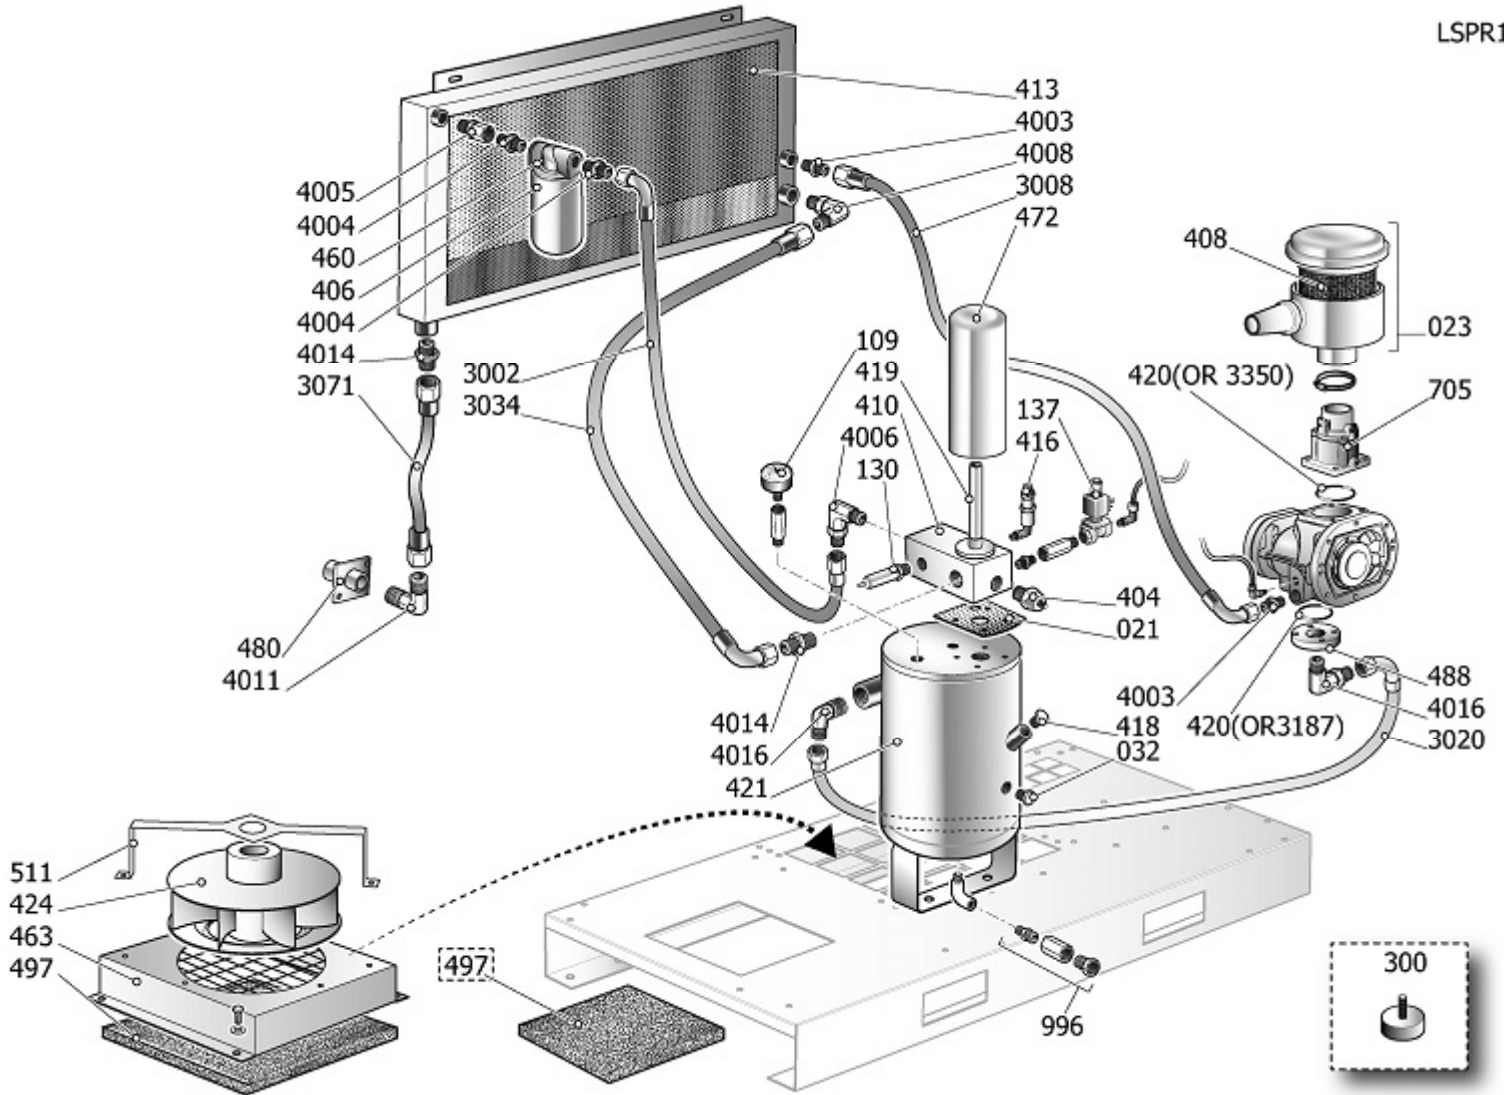

LSPR1

Pos	Component	MU	Multiplier
21	#151JO0021	JUNTA SEPARADOR DE ACEITE	PZ 1,0
23	#317087000	GRUPO FILTRO AIRE	PZ 1,0
32	9411267	INDICADOR ACEITE	PZ 1,0
109	#330060100	MANOMETRO	PZ 1,0
130	9049309	VALVULA DE SEGURIDAD	PZ 1,0
137	#008195020	ELECTROVALVULA	PZ 1,0
300	41K0174	KIT RUEDAS/PIES	PZ 1,0
404	#347111000SGL	VALVULA PRESION MINIMA	PZ 1,0
406	9054200	FILTRO ACEITE	PZ 1,0
408	#017092000	FILTRO AIRE 8UM D76	PZ 1,0
410	#460SP0035	BLOCCHETTO DISOLEATORE	PZ 1,0
413	#048522000	RADIADOR AIRE ACEITE	PZ 1,0
416	#012120000	INDICADOR DRENAJE	PZ 1,0
418	#011999008	TAPPO ESAG.M3/4" C/SFIATO+GRN	PZ 1,0
419	#011376000	NIPLE SEPARADOR R.KSC	PZ 1,0
420	\$30502700	ANELLO OR 3187 VITON	PZ 1,0
420	#010123000	ANILLO OR 2093 VITON	PZ 1,0
420	#010124000	ANILLO OR 2087 VITON	PZ 1,0
421	#160NM0037V41	DEPOSITO SEPARADOR DE ACEITE	PZ 1,0
424	#024109000	ELECTROVENTILADOR	PZ 1,0
460	#248385100	CABEZA FILTRO ACEITE	PZ 1,0
463	#160SG0012V44	PROTECCION VENTILADOR	PZ 1,0
472	#048287000	FILTRO SEPARADOR	PZ 1,0
480	#160SP0025	ABRAZADERA	PZ 1,0
488	#160NM0012	ABRAZADERA IMPULSION	PZ 1,0
497	#160SP0019	PREFILTRO	PZ 1,0
511	#160NM0017V44	STAFFA SUP.VENT.RAD.D250 7016B	PZ 1,0
705	#419261011SGL	GR.ASP.10DC N/BP VKV 7,5 (1)	PZ 1,0
996	9421773	KIT RUB.SCARICO DIS.1/2"	PZ 1,0
3002	#191LX0010	TUBO FLEX 1/2" BSP FD+F90 L440	PZ 1,0
3008	#151PO0032	TUBO FLX 1/2 BSP FD+F90 L320	PZ 1,0
3020	#160NM0014	TUBO FLX 1 BSP 2FD L700	PZ 1,0
3034	#160SP0022	TUBO FLX 3/4 BSP FD+F90 L800	PZ 1,0
3071	#160SP0038	TUBO FLX 3/4 BSP FD+F90 L840	PZ 1,0
4003	#011000417	RACC.ADT.MM 1/2" OR-BSP	PZ 2,0
4004	#011000418	RACC.ADT.MM 1/2" BSP	PZ 2,0
4005	#011100002	RACC.ADT.MF 1/2" GIR	PZ 1,0
4006	#011000411	RACC.ADT.90°MM 1/2"OR-BSP	PZ 1,0
4008	#011000410	RACC.ADT.90°MM 3/4"OR-BSP	PZ 1,0
4011	#011455010	RACC.ADT.45°MM 3/4" OR-BSP	PZ 1,0
4014	#011000416	RACC.ADT.MM 3/4" OR-BSP	PZ 2,0
4016	#011443000	RACC.ADT.90°MM1" OR VTN-BSP	PZ 2,0
4041	#011000158	RACC.DIR.MC M5XTUBO D6 + OR	PZ 1,0