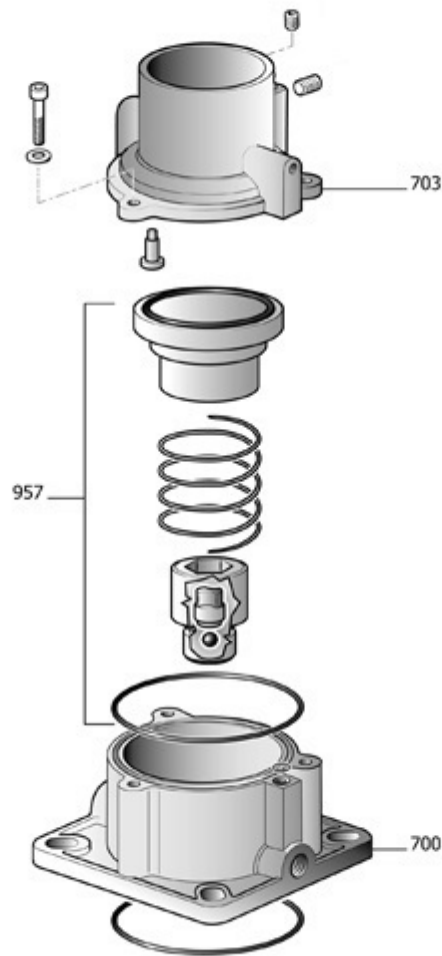

LSPR1

Pos	Component	MU	Multiplier
21	#151JO0021	JUNTA SEPARADOR DE ACEITE	PZ 1,0
23	#317087000	GRUPO FILTRO AIRE	PZ 1,0
32	9411267	INDICADOR ACEITE	PZ 1,0
109	#330060100	MANOMETRO	PZ 1,0
130	9049309	VALVULA DE SEGURIDAD	PZ 1,0
137	#008195020	ELECTROVALVULA	PZ 1,0
300	41K0174	KIT RUEDAS/PIES	PZ 1,0
404	#347111000SGL	VALVULA PRESION MINIMA	PZ 1,0
406	9054200	FILTRO ACEITE	PZ 1,0
408	#017092000	FILTRO AIRE 8UM D76	PZ 1,0
410	#460SP0035	BLOCCHETTO DISOLEATORE	PZ 1,0
413	#048522000	RADIADOR AIRE ACEITE	PZ 1,0
416	#012120000	INDICADOR DRENAJE	PZ 1,0
418	#011999008	TAPPO ESAG.M3/4" C/SFIATO+GRN	PZ 1,0
419	#011376000	NIPLE SEPARADOR R.KSC	PZ 1,0
420	\$30502700	ANELLO OR 3187 VITON	PZ 1,0
420	#010123000	ANILLO OR 2093 VITON	PZ 1,0
420	#010124000	ANILLO OR 2087 VITON	PZ 1,0
421	#160NM0037V41	DEPOSITO SEPARADOR DE ACEITE	PZ 1,0
424	#024109000	ELECTROVENTILADOR	PZ 1,0
460	#248385100	CABEZA FILTRO ACEITE	PZ 1,0
463	#160SG0012V44	PROTECCION VENTILADOR	PZ 1,0
472	#048287000	FILTRO SEPARADOR	PZ 1,0
480	#160SP0025	ABRAZADERA	PZ 1,0
488	#160NM0012	ABRAZADERA IMPULSION	PZ 1,0
497	#160SP0019	PREFILTRO	PZ 1,0
511	#160NM0017V44	STAFFA SUP.VENT.RAD.D250 7016B	PZ 1,0
705	#419261011SGL	GR.ASP.10DC N/BP VKV 7,5 (1)	PZ 1,0
996	9421773	KIT RUB.SCARICO DIS.1/2"	PZ 1,0
3002	#191LX0010	TUBO FLEX 1/2" BSP FD+F90 L440	PZ 1,0
3008	#151PO0032	TUBO FLX 1/2 BSP FD+F90 L320	PZ 1,0
3020	#160NM0014	TUBO FLX 1 BSP 2FD L700	PZ 1,0
3034	#160SP0022	TUBO FLX 3/4 BSP FD+F90 L800	PZ 1,0
3071	#160SP0038	TUBO FLX 3/4 BSP FD+F90 L840	PZ 1,0
4003	#011000417	RACC.ADT.MM 1/2" OR-BSP	PZ 2,0
4004	#011000418	RACC.ADT.MM 1/2" BSP	PZ 2,0
4005	#011100002	RACC.ADT.MF 1/2" GIR	PZ 1,0
4006	#011000411	RACC.ADT.90°MM 1/2"OR-BSP	PZ 1,0
4008	#011000410	RACC.ADT.90°MM 3/4"OR-BSP	PZ 1,0
4011	#011455010	RACC.ADT.45°MM 3/4" OR-BSP	PZ 1,0
4014	#011000416	RACC.ADT.MM 3/4" OR-BSP	PZ 2,0
4016	#011443000	RACC.ADT.90°MM1" OR VTN-BSP	PZ 2,0
4041	#011000158	RACC.DIR.MC M5XTUBO D6 + OR	PZ 1,0