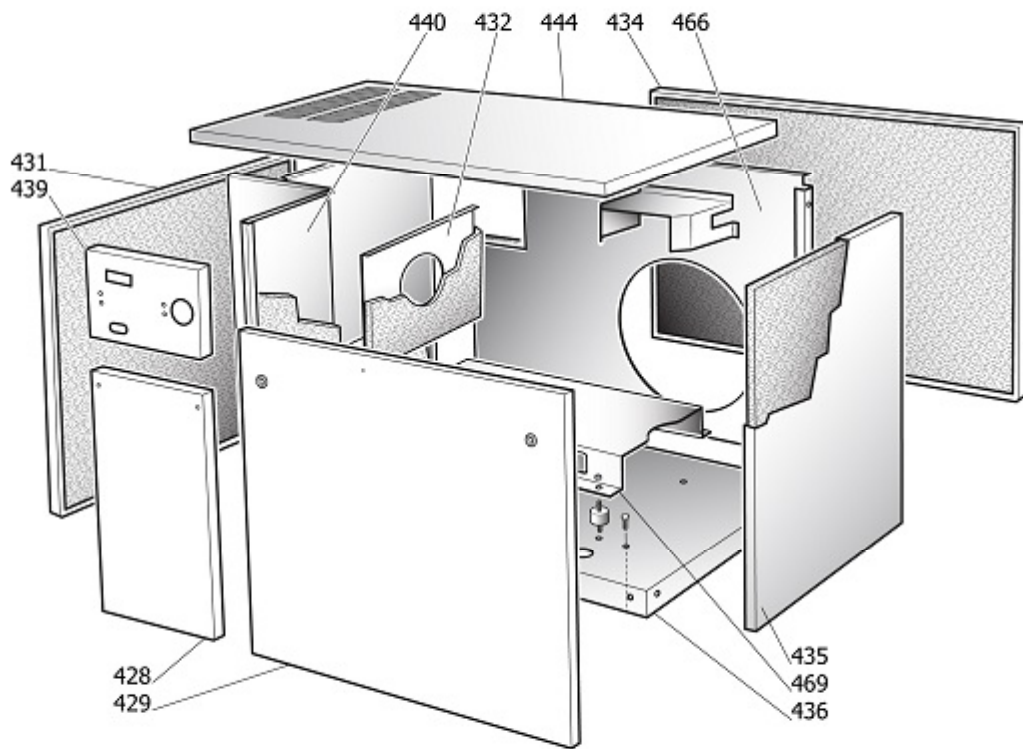

MN5S5

CABINA COMPLETA

Pos	Component	MU	Multiplier
428	9650009054	PORTILLO DELANTERO IZQ	PZ 1,0
429	9650008082	PORTILLO DELANTERO DER	PZ 1,0
431	9650109054	CONTROL PANEL	PZ 1,0
432	9650104054	SOPORTE RADIADOR	PZ 1,0
432	9650105054	SOPORTE RADIADOR	PZ 1,0
434	9650107054	PANEL TRASERO	PZ 1,0
435	9650011054	PANEL TRASERO DER.	PZ 1,0
436	9650102054	BASE	PZ 1,0
439	9650106054	PANEL TRASERO IZQ.	PZ 1,0
440	9650103054	PANEL INSTRUMENTOS	PZ 1,0
444	9650108054	PANEL SUPERIOR	PZ 1,0
466	9650012054	PANEL CENTRAL	PZ 1,0
469	9650101054	CHAPA MOTOR	PZ 1,0
505	9650023054	STAFFA PRESSOST.SIL1-2-3 7016B	PZ 1,0