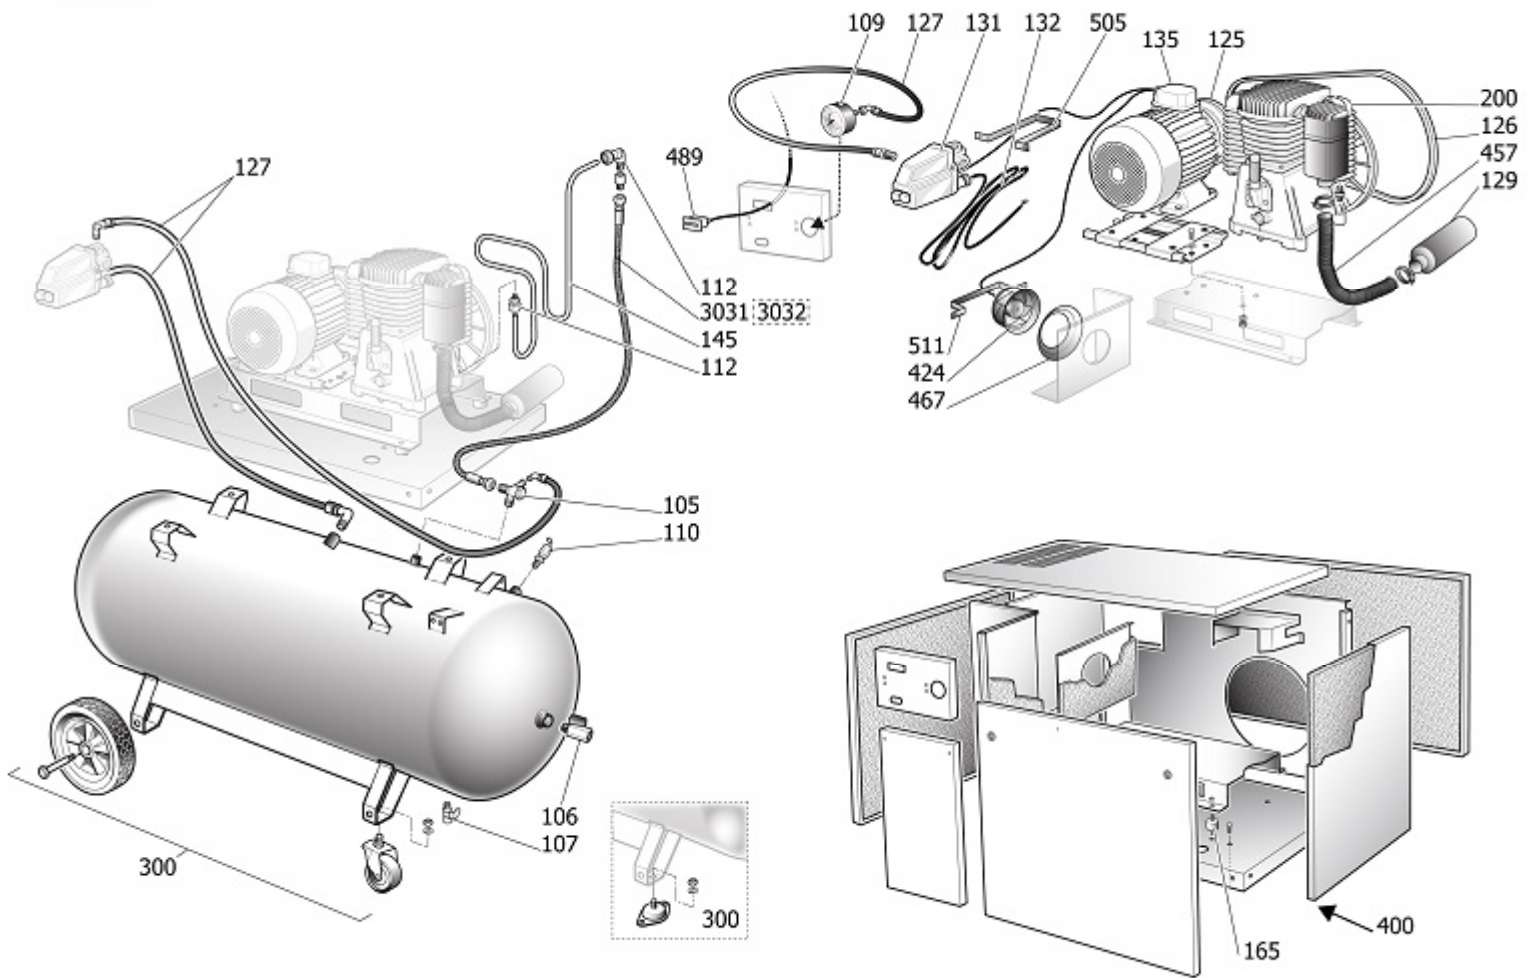

CN5S5

Pos	Component	MU	Multiplier
105	9048076	VALVULA DE AJUSTE	PZ 1,0
106	9047050	GRIFO DE LINEA	PZ 1,0
106	9047089	GRIFO DE LINEA	PZ 1,0
107	9047079	GRIFO DESCARGA CONDENSACION	PZ 1,0
109	9052244	MANOMETRO	PZ 1,0
110	9049304	VALVULA DE SEGURIDAD	PZ 2,0
112	9053008	NIPLE	PZ 3,0
123	4100709	UNION EN T MMF 1/4"	PZ 1,0
125	9076898	POLEA	PZ 1,0
126	9075880	CORREA POLY V	PZ 1,0
127	9270046	RILSAN 4X6 NEGRO	MT 5,0
129	\$16300150	SILENCIADOR	PZ 1,0
131	9063148	PRESOSTATO COMPLETO	PZ 1,0
132	9065411	CABLE DE ALIMENTACION	PZ 1,0
134	9065413	JUNTA TAPA	PZ 1,0
134	9065441	JUNTA TAPA	PZ 1,0
135	847S01A	MOTOR	PZ 1,0
145	9043489	TUBO IMPULSION	PZ 1,0
165	9038819	ANTIVIBR.D40 H30 2C.M8X23 70SH	PZ 4,0
200	N50000E	GRUPO CABEZAL	PZ 1,0
300	9420592	KIT RUEDAS/PIES	PZ 1,0
400		CABINA COMPLETA	
424	9064918	ELECTROVENTILADOR	PZ 1,0
431	9650109054	CONTROL PANEL	PZ 1,0
457	\$14300950	TUBO AIRE	MT 0,4
472	87AA000055	FILTRO SEPARADOR	PZ 1,0
478	#011259000	ADAPTADOR 90ø GC3/4X3/4 ART.91	PZ 1,0
479	9416698	EMPALME GIRATORIO M R1/4"XØ6	PZ 3,0
485	\$16929750	REDUCCION	PZ 1,0
486	\$16902430	TAPON	PZ 1,0
489	9064837	CONTADOR DE HORAS	PZ 1,0
493	9083460	CORREDERA MOTOR	PZ 1,0
505	9650023054	STAFFA PRESSOST.SIL1-2-3 7016B	PZ 1,0
511	9082010	STAFFA SUPP.VENT.RAD.D250 9005	PZ 1,0
3030	9402861	TUBO FLX 3/4 BSP 2FD L580	PZ 2,0