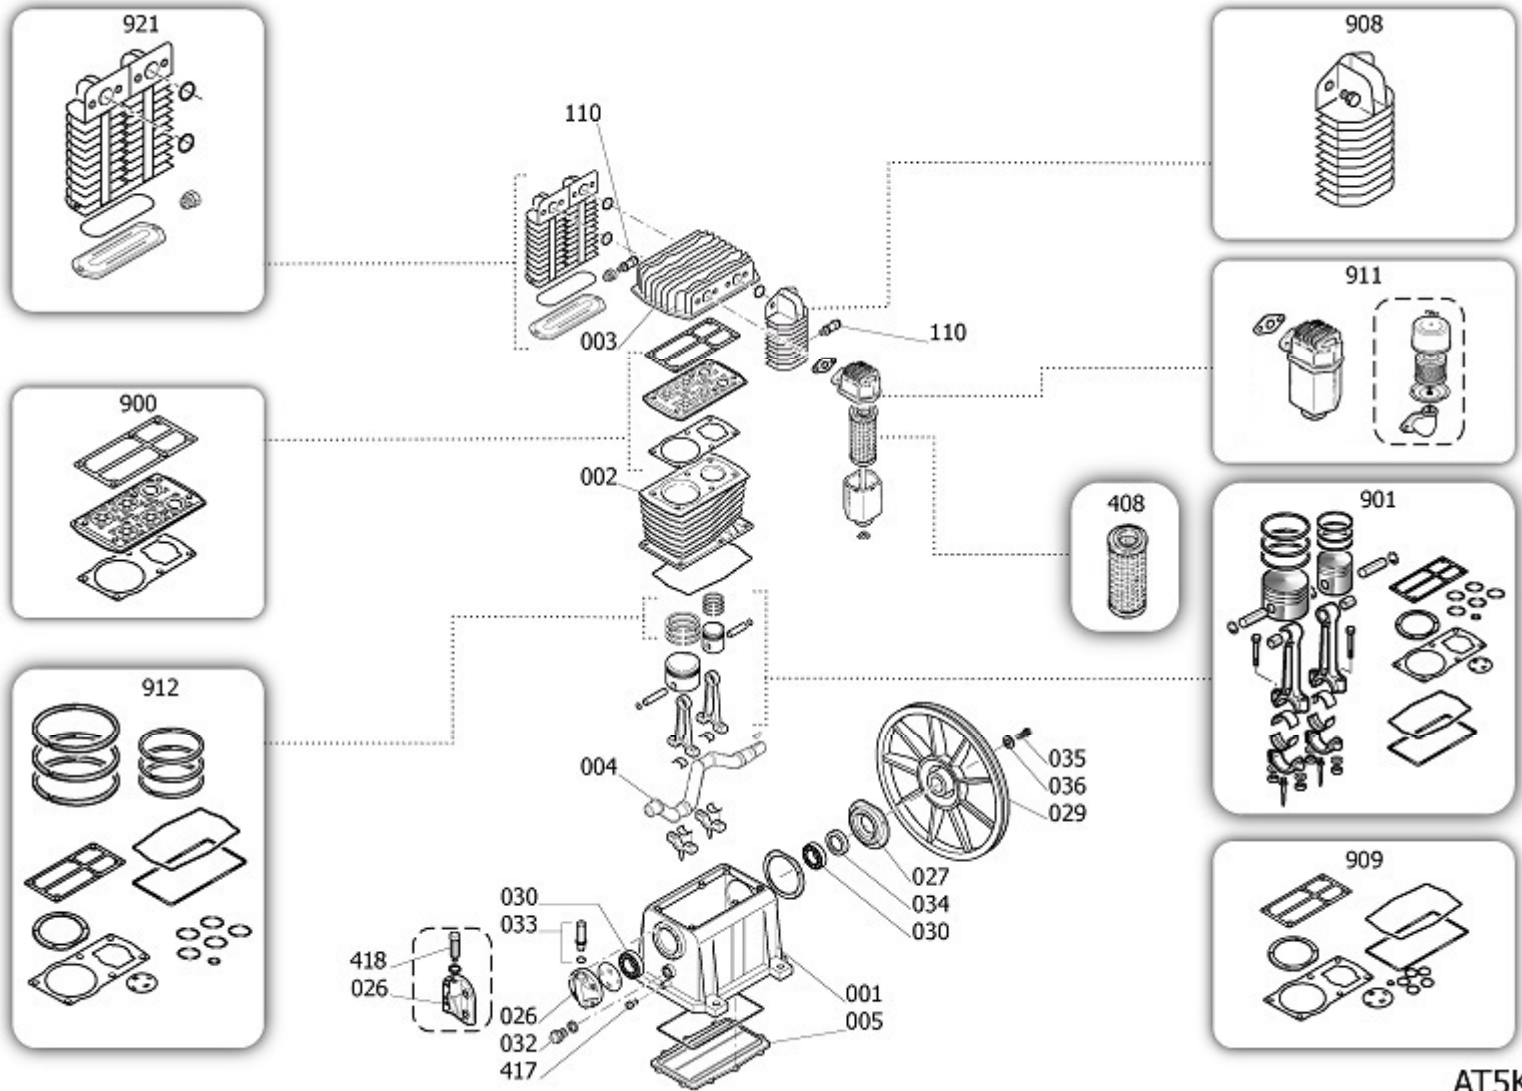

CN5S5

Pos	Component	MU	Multiplier
105	9048076	VALVULA DE AJUSTE	PZ 1,0
106	9047050	GRIFO DE LINEA	PZ 1,0
106	9047089	GRIFO DE LINEA	PZ 1,0
107	9047079	GRIFO DESCARGA CONDENSACION	PZ 1,0
109	9052244	MANOMETRO	PZ 1,0
110	9049304	VALVULA DE SEGURIDAD	PZ 2,0
112	9053008	NIPLE	PZ 3,0
123	4100709	UNION EN T MMF 1/4"	PZ 1,0
125	9076898	POLEA	PZ 1,0
126	9075880	CORREA POLY V	PZ 1,0
127	9270046	RILSAN 4X6 NEGRO	MT 5,0
129	\$16300150	SILENCIADOR	PZ 1,0
131	9063148	PRESOSTATO COMPLETO	PZ 1,0
132	9065411	CABLE DE ALIMENTACION	PZ 1,0
134	9065413	JUNTA TAPA	PZ 1,0
134	9065441	JUNTA TAPA	PZ 1,0
135	847S01A	MOTOR	PZ 1,0
145	9043489	TUBO IMPULSION	PZ 1,0
165	9038819	ANTIVIBR.D40 H30 2C.M8X23 70SH	PZ 4,0
200	N50000E	GRUPO CABEZAL	PZ 1,0
300	9420592	KIT RUEDAS/PIES	PZ 1,0
400		CABINA COMPLETA	
424	9064918	ELECTROVENTILADOR	PZ 1,0
431	9650109054	CONTROL PANEL	PZ 1,0
457	\$14300950	TUBO AIRE	MT 0,4
472	87AA000055	FILTRO SEPARADOR	PZ 1,0
478	#011259000	ADAPTADOR 90ø GC3/4X3/4 ART.91	PZ 1,0
479	9416698	EMPALME GIRATORIO M R1/4"XØ6	PZ 3,0
485	\$16929750	REDUCCION	PZ 1,0
486	\$16902430	TAPON	PZ 1,0
489	9064837	CONTADOR DE HORAS	PZ 1,0
493	9083460	CORREDERA MOTOR	PZ 1,0
505	9650023054	STAFFA PRESSOST.SIL1-2-3 7016B	PZ 1,0
511	9082010	STAFFA SUPP.VENT.RAD.D250 9005	PZ 1,0
3030	9402861	TUBO FLX 3/4 BSP 2FD L580	PZ 2,0