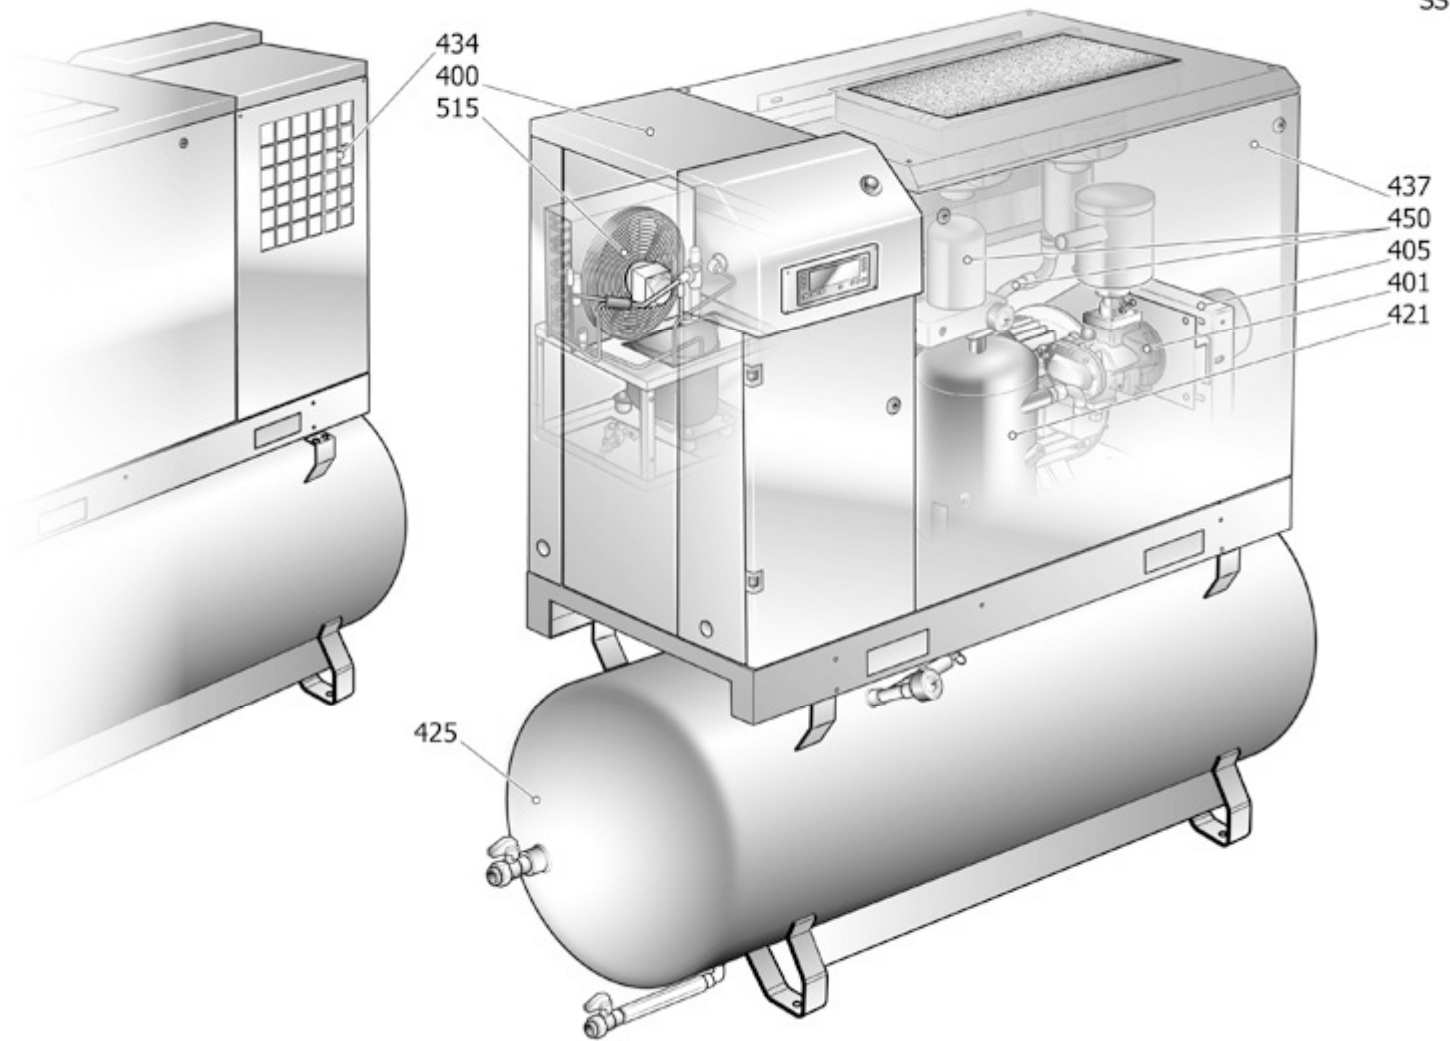

SSVR1

V83SY97N2N544

STAR 22-10-500 ES VS (IE3)

Pos	Component	MU	Multiplier	
164	4101290	EMPALME L MF R3/8	PZ	1,0
400		CABINA COMPLETA		
405		COMPONENTES DE ARRASTRE		
425		TANK COMPONENT		
450		COMPONENTES DE COMPRESORES		
600	#460SY0550V44	CABINA ELECTRICA	PZ	1,0
1000		LONG LIFE KIT LIST		