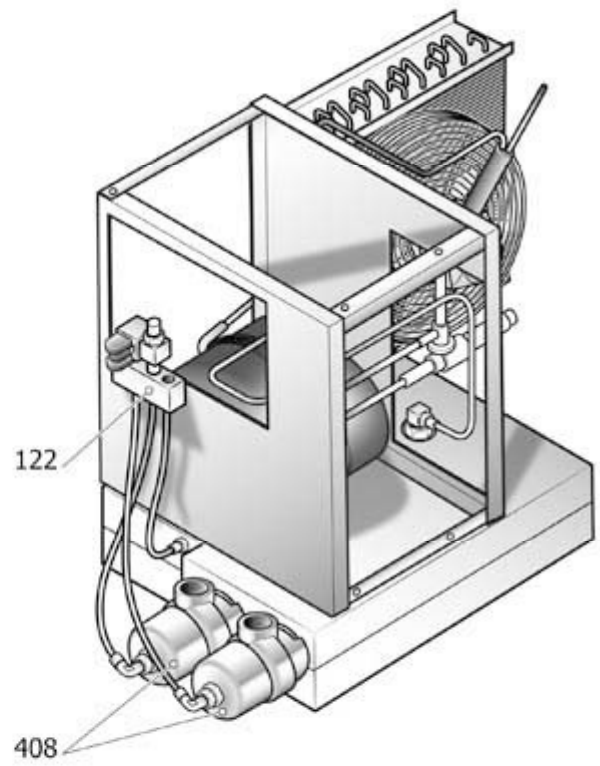

HSNR1

#048516100

SECANTE

Pos	Component	MU	Multiplier
46	#048520007	VENTILADOR	PZ 1,0
122	#048519017	VALVULA UNIDIRECCIONAL	PZ 1,0
131	#048516014	PRESOSTATO COMPLETO	PZ 1,0
135	#048900000	MOTOR	PZ 1,0
137	#048516001	ELECTROVALVULA	PZ 1,0
408	#048516009	CARTUCCIA PFC ES STAR DRY 30	PZ 1,0
414	#048516018	RADIADOR AIRE	PZ 1,0
496	#048516017	REJILLA VENTILADOR	PZ 1,0
601	#048519015	SONDA TEMPERATURA	PZ 1,0
801	#048516016	COMPRESOR PARA SECANTE	PZ 1,0
802	#048516006	ALU-DRY MODULE	PZ 1,0
803	#048516007	VALVULA PILOTO	PZ 1,0