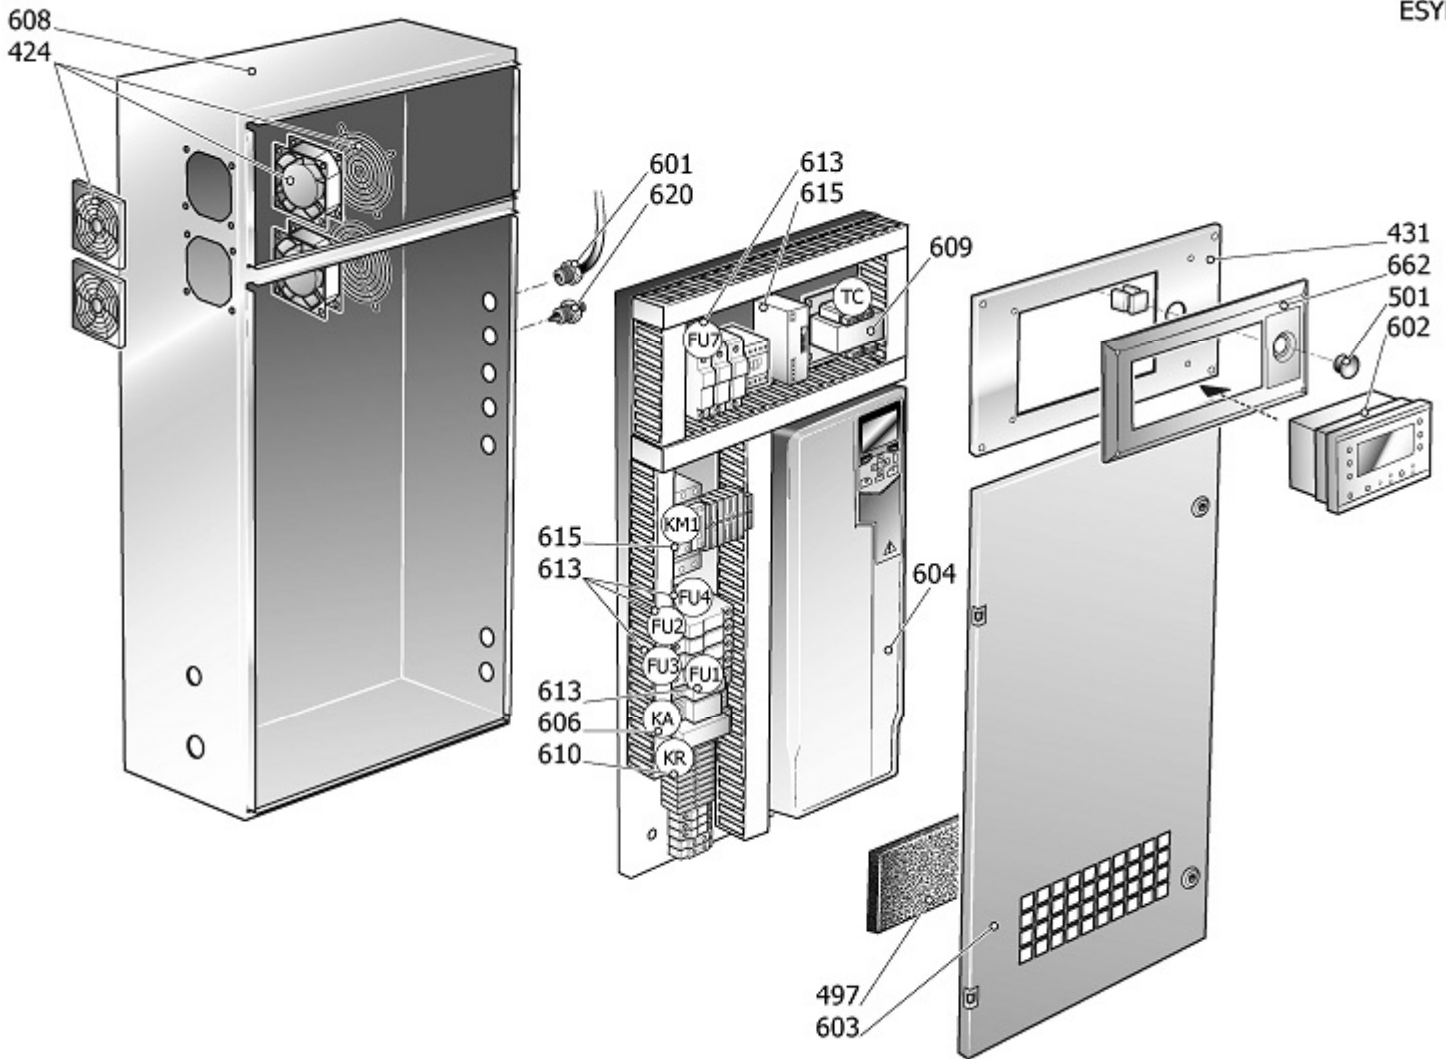

9421785

KIT RUB.SCARICO DIS.1/2"

9421785

KIT RUB.SCARICO DIS.1/2"

Pos	Component	MU	Multiplier
4012	#011000409 RACC.ADT.MM 1/2" CNC-BSP	PZ	1,0

ESYR6

#460SY0550V44

CABINA ELECTRICA