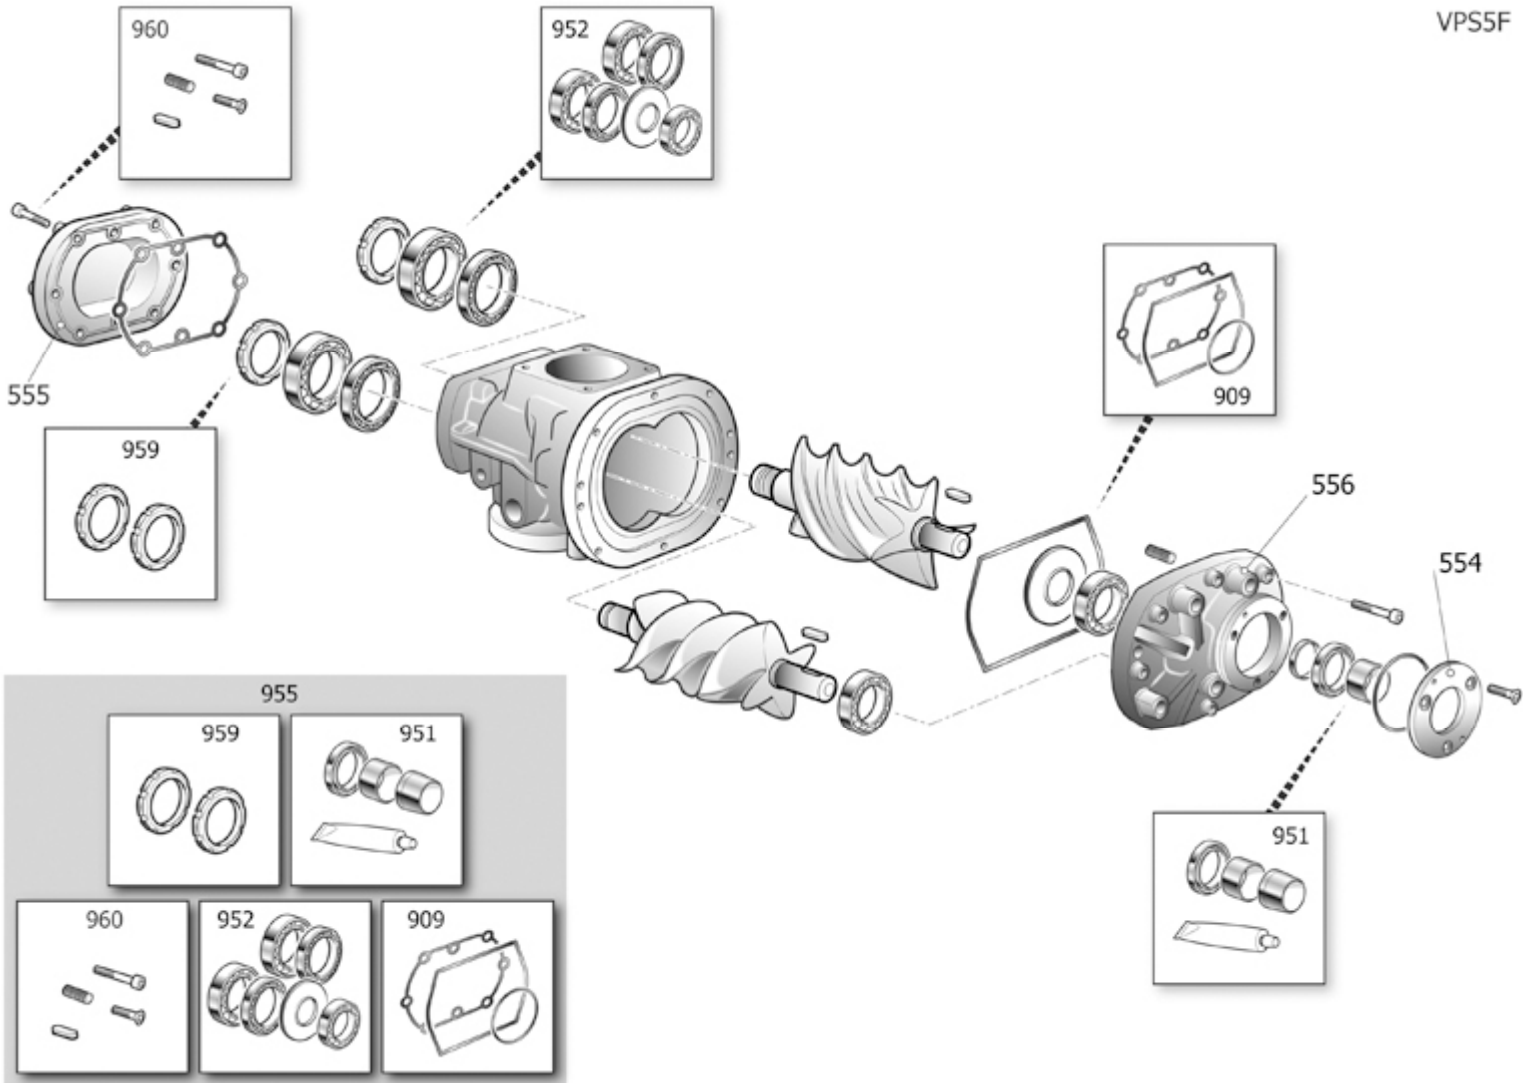

SSVR1

V83SY97N2N544

STAR 22-10-500 ES VS (IE3)

Pos	Component	MU	Multiplier	
164	4101290	EMPALME L MF R3/8	PZ	1,0
400		CABINA COMPLETA		
405		COMPONENTES DE ARRASTRE		
425		TANK COMPONENT		
450		COMPONENTES DE COMPRESORES		
600	#460SY0550V44	CABINA ELECTRICA	PZ	1,0
1000		LONG LIFE KIT LIST		

CABINA COMPLETA

Pos	Component	MU	Multiplier
432	#_260SY0001V44	SOPORTE RADIADOR	PZ 1,0
434	#_260SY0010V44	PANEL TRASERO	PZ 1,0
435	#_260SY0024V44	PANEL TRASERO DER.	PZ 1,0
436	#_160SY0064V44	BASE	PZ 1,0
437	#_260SY0061V64	PORTILLO DELANTERO	PZ 1,0
439	#_160SY0018V44	PANEL TRASERO IZQ.	PZ 1,0
444	#_260SU0001V44	PANEL SUPERIOR	PZ 1,0
463	#160SY0007V	PROTECCION VENTILADOR	PZ 1,0
468	#_260SY0012V44	DRYER PANEL	PZ 1,0
497	#160QQ0094	PREFILTRO	PZ 1,0
507	#160GB0011V44	CHAPA EMPALME	PZ 2,0
509	#_260SY0062V44	INS.PARATIA SEP.VISION22 7016B	PZ 1,0
510	#_260SY0065V44	INS.TELAIO FRON.KELVIN 22 7016	PZ 1,0
512	#_160SY0017V44	TELAIO VANO ES.STAR25 7016B	PZ 1,0
513	#_160SY0048V44	PARATIA SEP.VENT.STAR25 7016B	PZ 1,0

TSVR1

COMPONENTES DE ARRASTRE

Pos	Component	MU	Multiplier
126	#045217000	CORREA POLY V	PZ 1,0
135	#540Q045622E3	MOTOR	PZ 1,0
165	#020194010	ANTIVIBR.D60X45 MM10X46 60SH	PZ 5,0
401	#5304000110	GRUPO TORNILLO	PZ 1,0
462	#160SY0026V44	PLACA TORNILLO-MOTOR	PZ 1,0
464	#160SY0027V44	PLACA TORNILLO	PZ 1,0
5027	#140439004	PULEGGIA 180-L8-38+BC2517	PZ 1,0
5028	#140442004	PULEGGIA 212-L8-42+BC2517	PZ 1,0