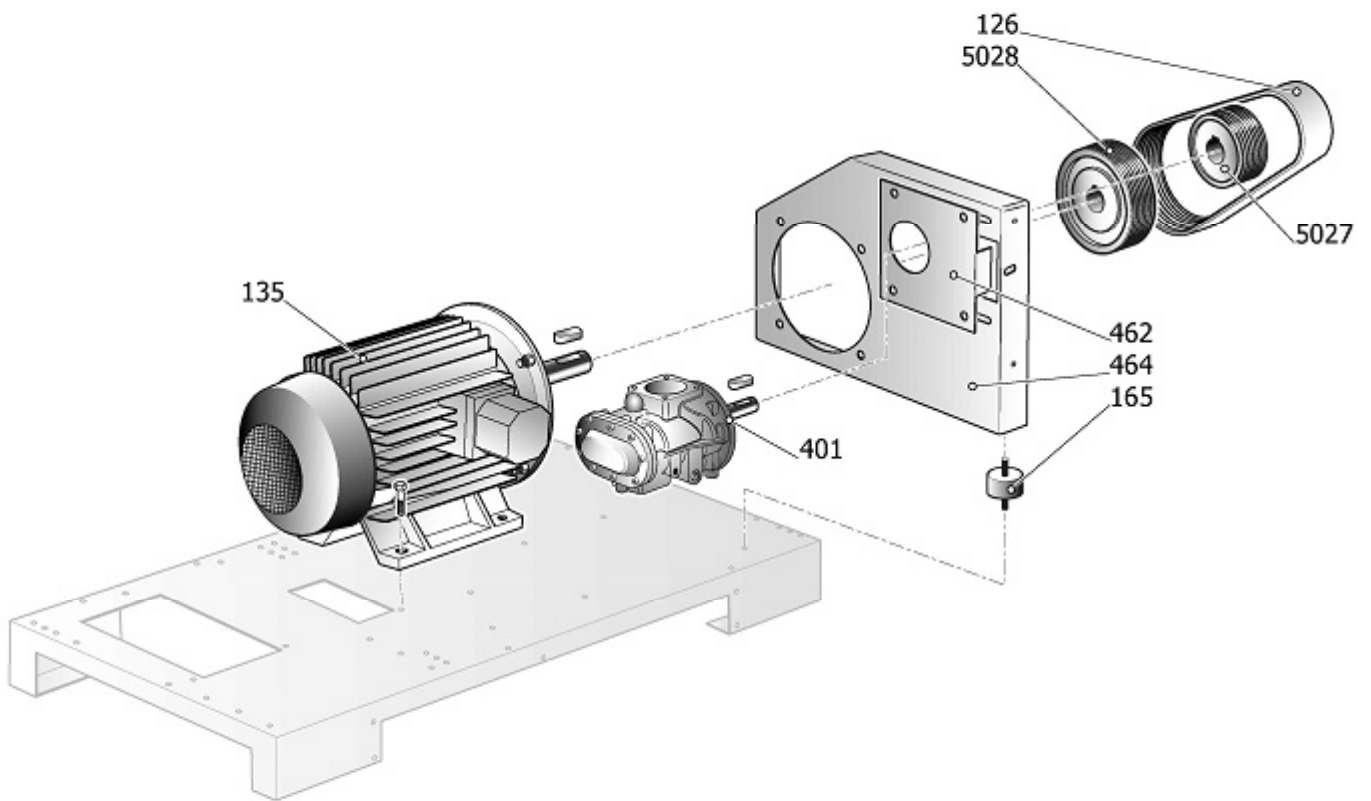

TSVR1

COMPONENTES DE ARRASTRE

Pos	Component	MU	Multiplier
126	#045217000	CORREA POLY V	PZ 1,0
135	#540Q045622E3	MOTOR	PZ 1,0
165	#020194010	ANTIVIBR.D60X45 MM10X46 60SH	PZ 5,0
401	#5304000110	GRUPO TORNILLO	PZ 1,0
462	#160SY0026V44	PLACA TORNILLO-MOTOR	PZ 1,0
464	#160SY0027V44	PLACA TORNILLO	PZ 1,0
5027	#140439004	PULEGGIA 180-L8-38+BC2517	PZ 1,0
5028	#140442004	PULEGGIA 212-L8-42+BC2517	PZ 1,0