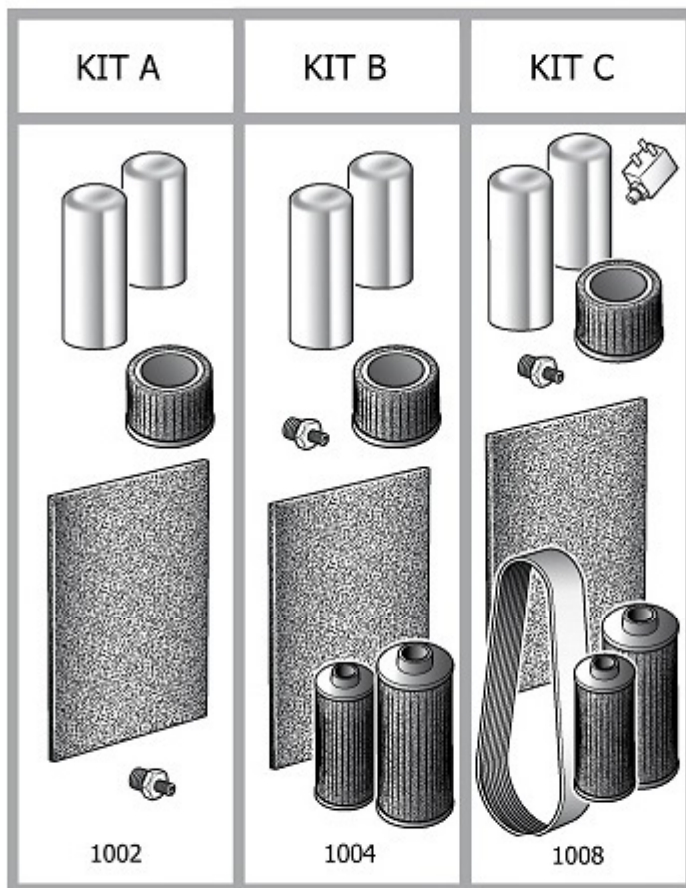

#460SY0550V44

CABINA ELECTRICA

Pos	Component	MU	Multiplier
424	#224119000	ELECTROVENTILADOR	PZ 1,0
497	#160SY0055	PREFILTRO	PZ 1,0
501	EOP270KIT216	PULSANTE DE EMERGENCIA	PZ 1,0
601	#008333000	SONDA TEMPERATURA	PZ 1,0
602	#305420000SGL	CONTROLADOR ELECTRONICO	PZ 1,0
603	#260QD0001V44	PORTILLO ASIENTO ELECTRICO	PZ 1,0
604	#305457000	CONVERTIDOR	PZ 1,0
608	#160QD0003V44	ASIENTO ELECTRICO	PZ 1,0
609	E0M14160438	TRANSFORMADOR	PZ 1,0
610	E0M040004	RELE SECUENCIA FASES	PZ 1,0
613	E0M11WEBGG01	FUS.1A GG 10X38 CH10	PZ 2,0
613	E0M11WEBGG02	FUS.10X38-2A CH10	PZ 6,0
613	E0M11WEB153	FUS.5X20-1A RP VTR	PZ 2,0
613	E0M11WEB50GG	FUS.22X58-50A CH22	PZ 6,0
613	E0M11WEB652F	FUS.5X20-6.3A RP VTR	PZ 2,0
615	E0M013037	CNT.S2 50A 24V 3RT2036-1AC20	PZ 1,0
615	E0M013210	CNT.S00 9A 24V 3RT2016-1AB02	PZ 2,0
620	#008167010	TRANSDUCTOR	PZ 1,0
662	#260QQ0012V44	CONTROL.FRAME ETIV	PZ 1,0

LLK69