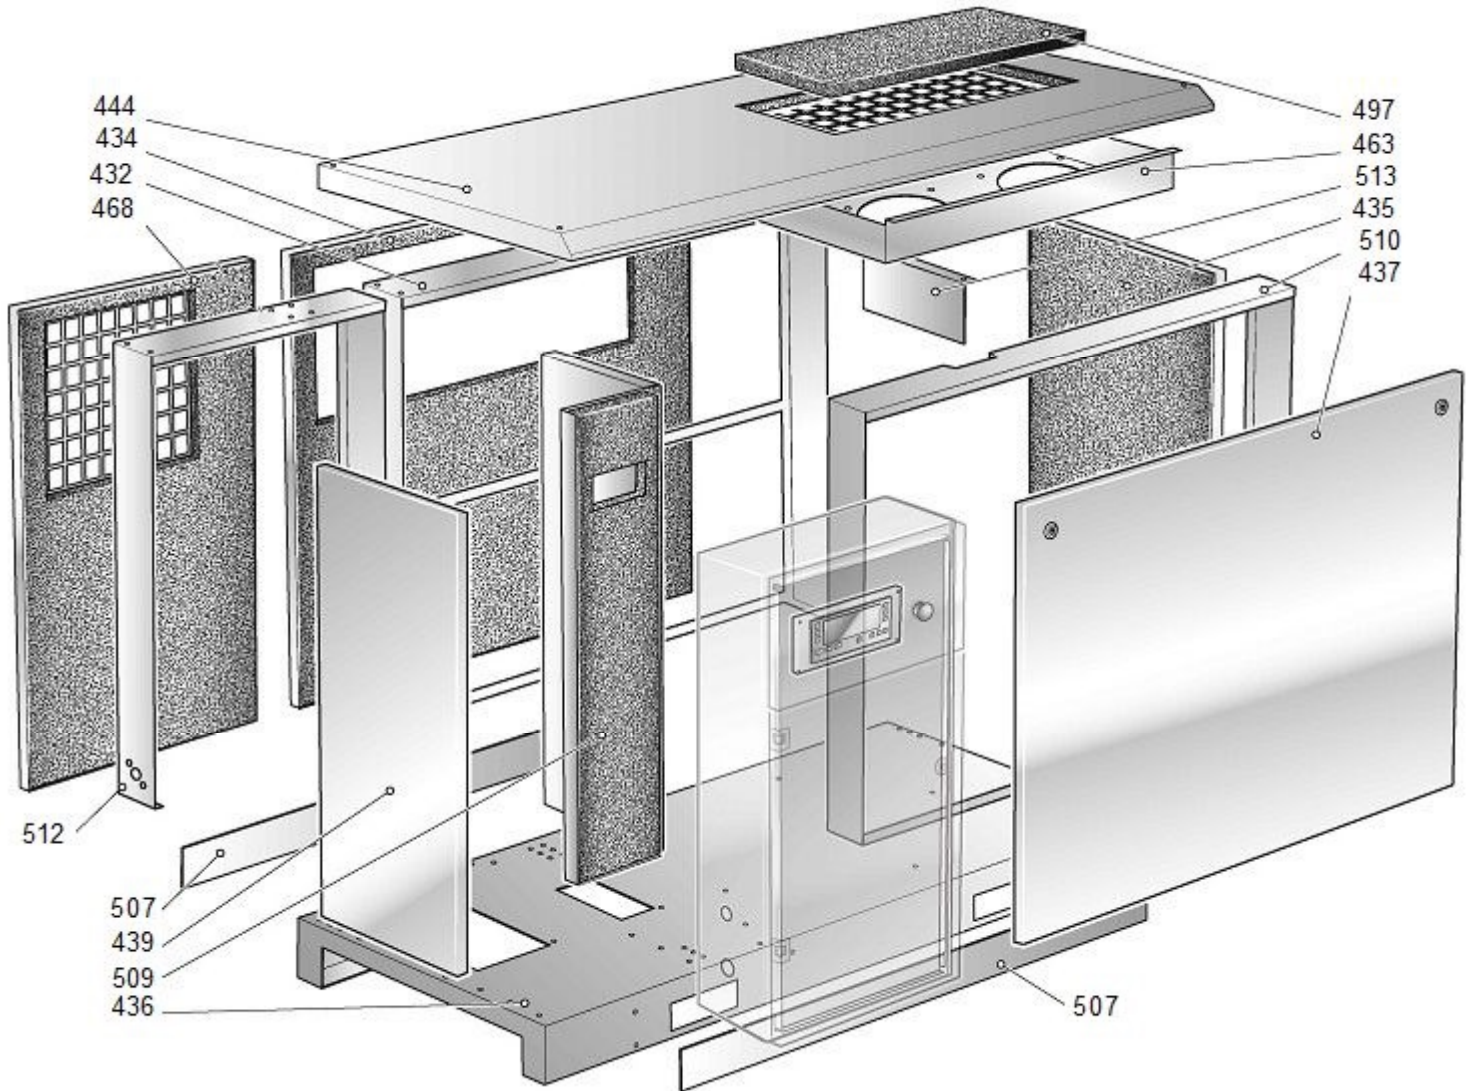

SSVR1

V83SY97N2N544

STAR 22-10-500 ES VS (IE3)

Pos	Component	MU	Multiplier	
164	4101290	EMPALME L MF R3/8	PZ	1,0
400		CABINA COMPLETA		
405		COMPONENTES DE ARRASTRE		
425		TANK COMPONENT		
450		COMPONENTES DE COMPRESORES		
600	#460SY0550V44	CABINA ELECTRICA	PZ	1,0
1000		LONG LIFE KIT LIST		

CABINA COMPLETA

Pos	Component	MU	Multiplier
432	#_260SY0001V44	SOPORTE RADIADOR	PZ 1,0
434	#_260SY0010V44	PANEL TRASERO	PZ 1,0
435	#_260SY0024V44	PANEL TRASERO DER.	PZ 1,0
436	#_160SY0064V44	BASE	PZ 1,0
437	#_260SY0061V64	PORTILLO DELANTERO	PZ 1,0
439	#_160SY0018V44	PANEL TRASERO IZQ.	PZ 1,0
444	#_260SU0001V44	PANEL SUPERIOR	PZ 1,0
463	#160SY0007V	PROTECCION VENTILADOR	PZ 1,0
468	#_260SY0012V44	DRYER PANEL	PZ 1,0
497	#160QQ0094	PREFILTRO	PZ 1,0
507	#160GB0011V44	CHAPA EMPALME	PZ 2,0
509	#_260SY0062V44	INS.PARATIA SEP.VISION22 7016B	PZ 1,0
510	#_260SY0065V44	INS.TELAIO FRON.KELVIN 22 7016	PZ 1,0
512	#_160SY0017V44	TELAIO VANO ES.STAR25 7016B	PZ 1,0
513	#_160SY0048V44	PARATIA SEP.VENT.STAR25 7016B	PZ 1,0