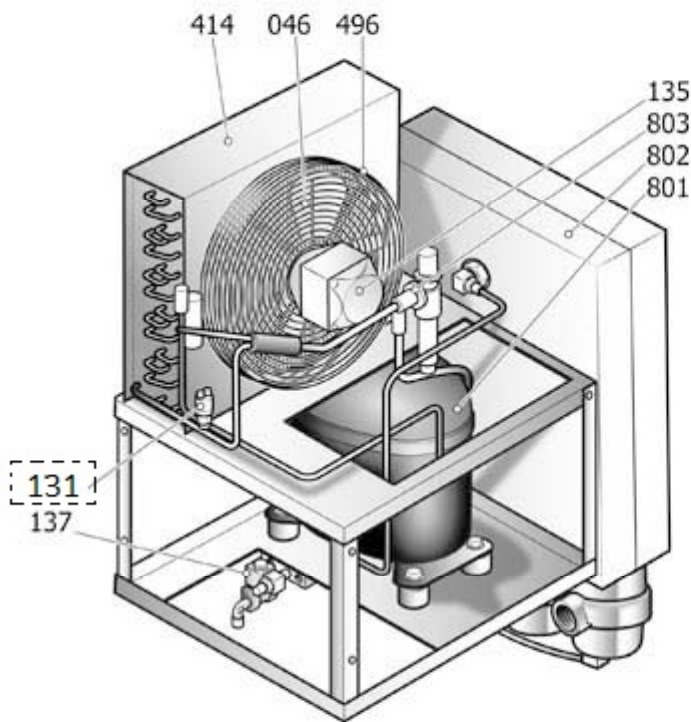

HSNR1

#048516100

SECANTE

Pos	Component	MU	Multiplier
46	#048520007	VENTILADOR	PZ 1,0
122	#048519017	VALVULA UNIDIRECCIONAL	PZ 1,0
131	#048516014	PRESOSTATO COMPLETO	PZ 1,0
135	#048900000	MOTOR	PZ 1,0
137	#048516001	ELECTROVALVULA	PZ 1,0
408	#048516009	CARTUCCIA PFC ES STAR DRY 30	PZ 1,0
414	#048516018	RADIADOR AIRE	PZ 1,0
496	#048516017	REJILLA VENTILADOR	PZ 1,0
601	#048519015	SONDA TEMPERATURA	PZ 1,0
801	#048516016	COMPRESOR PARA SECANTE	PZ 1,0
802	#048516006	ALU-DRY MODULE	PZ 1,0
803	#048516007	VALVULA PILOTO	PZ 1,0