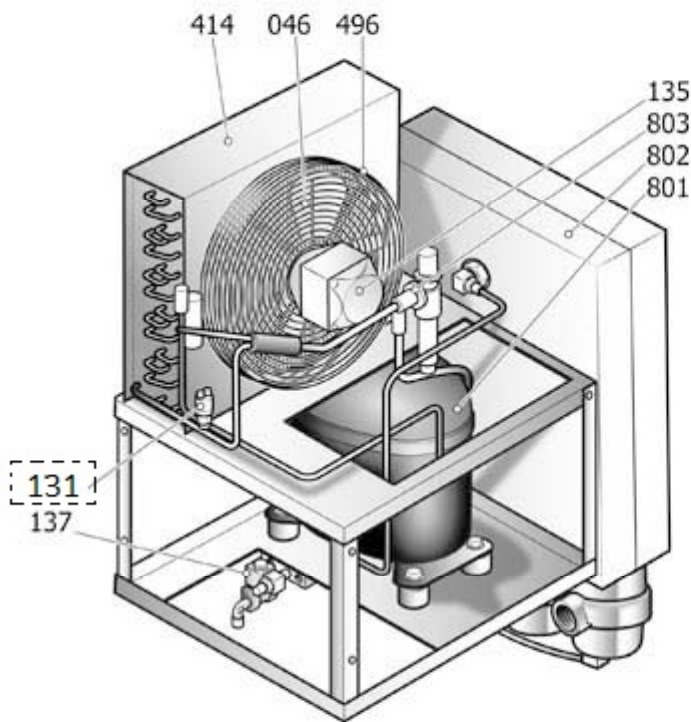

#048516100

SECANTE

Pos	Component	MU	Multiplier
46	#048520007	VENTILADOR	PZ 1,0
122	#048519017	VALVULA UNIDIRECCIONAL	PZ 1,0
131	#048516014	PRESOSTATO COMPLETO	PZ 1,0
135	#048900000	MOTOR	PZ 1,0
137	#048516001	ELECTROVALVULA	PZ 1,0
408	#048516009	CARTUCCIA PFC ES STAR DRY 30	PZ 1,0
414	#048516018	RADIADOR AIRE	PZ 1,0
496	#048516017	REJILLA VENTILADOR	PZ 1,0
601	#048519015	SONDA TEMPERATURA	PZ 1,0
801	#048516016	COMPRESOR PARA SECANTE	PZ 1,0
802	#048516006	ALU-DRY MODULE	PZ 1,0
803	#048516007	VALVULA PILOTO	PZ 1,0