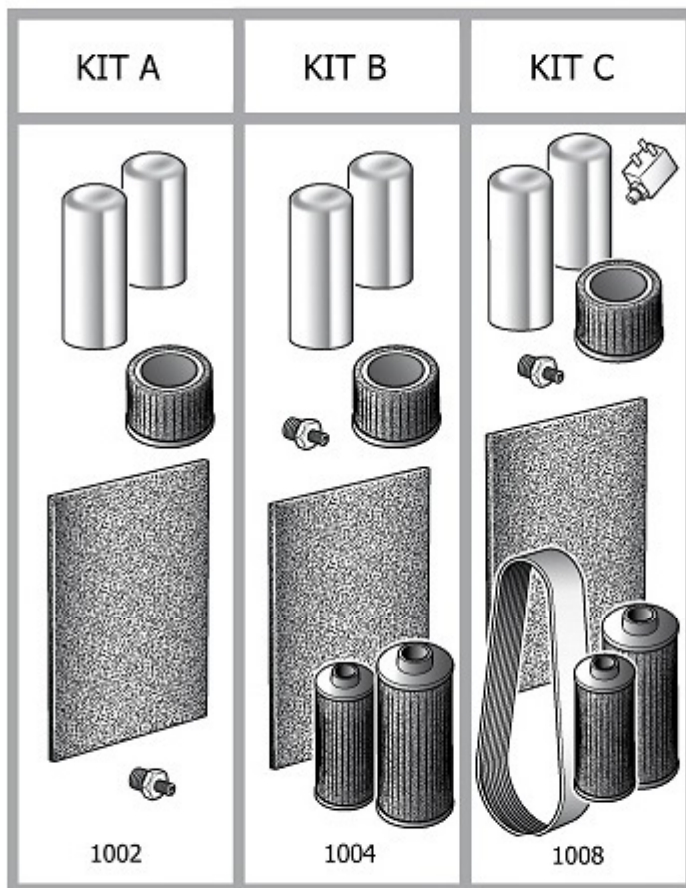

#460SY0500V44

CABINA ELECTRICA

Pos	Component		MU	Multiplier
483	E0M023130	RELE TERMICO	PZ	1,0
501	EOP270KIT216	PULSANTE DE EMERGENCIA	PZ	1,0
601	#008333000	SONDA TEMPERATURA	PZ	1,0
602	#305420000SGL	CONTROLADOR ELECTRONICO	PZ	1,0
603	#260SY0074V44	PORTILLO ASIENTO ELECTRICO	PZ	1,0
608	#160SY0072V44	ASIENTO ELECTRICO	PZ	1,0
609	E0M14160324	TRANSFORMADOR	PZ	1,0
610	E0M040004	RELE SECUENCIA FASES	PZ	1,0
613	E0M11WEBGG01	FUS.1A GG 10X38 CH10	PZ	2,0
613	E0M11WEBGG02	FUS.10X38-2A CH10	PZ	6,0
613	E0M11WEBGG06	FUS.10X38-6A CH10	PZ	2,0
615	E0M013210	CNT.S00 9A 24V 3RT2016-1AB02	PZ	2,0
615	E0M013663	CNT.S0 25A 24V 3RT2026-1AC20	PZ	1,0
615	E0M013665	CNT.S0 32A 24V 3RT2027-1AC20	PZ	2,0
620	#008167010	TRANSDUCTOR	PZ	1,0
662	#260QQ0012V44	CONTROL.FRAME ETIV	PZ	1,0

LLK69