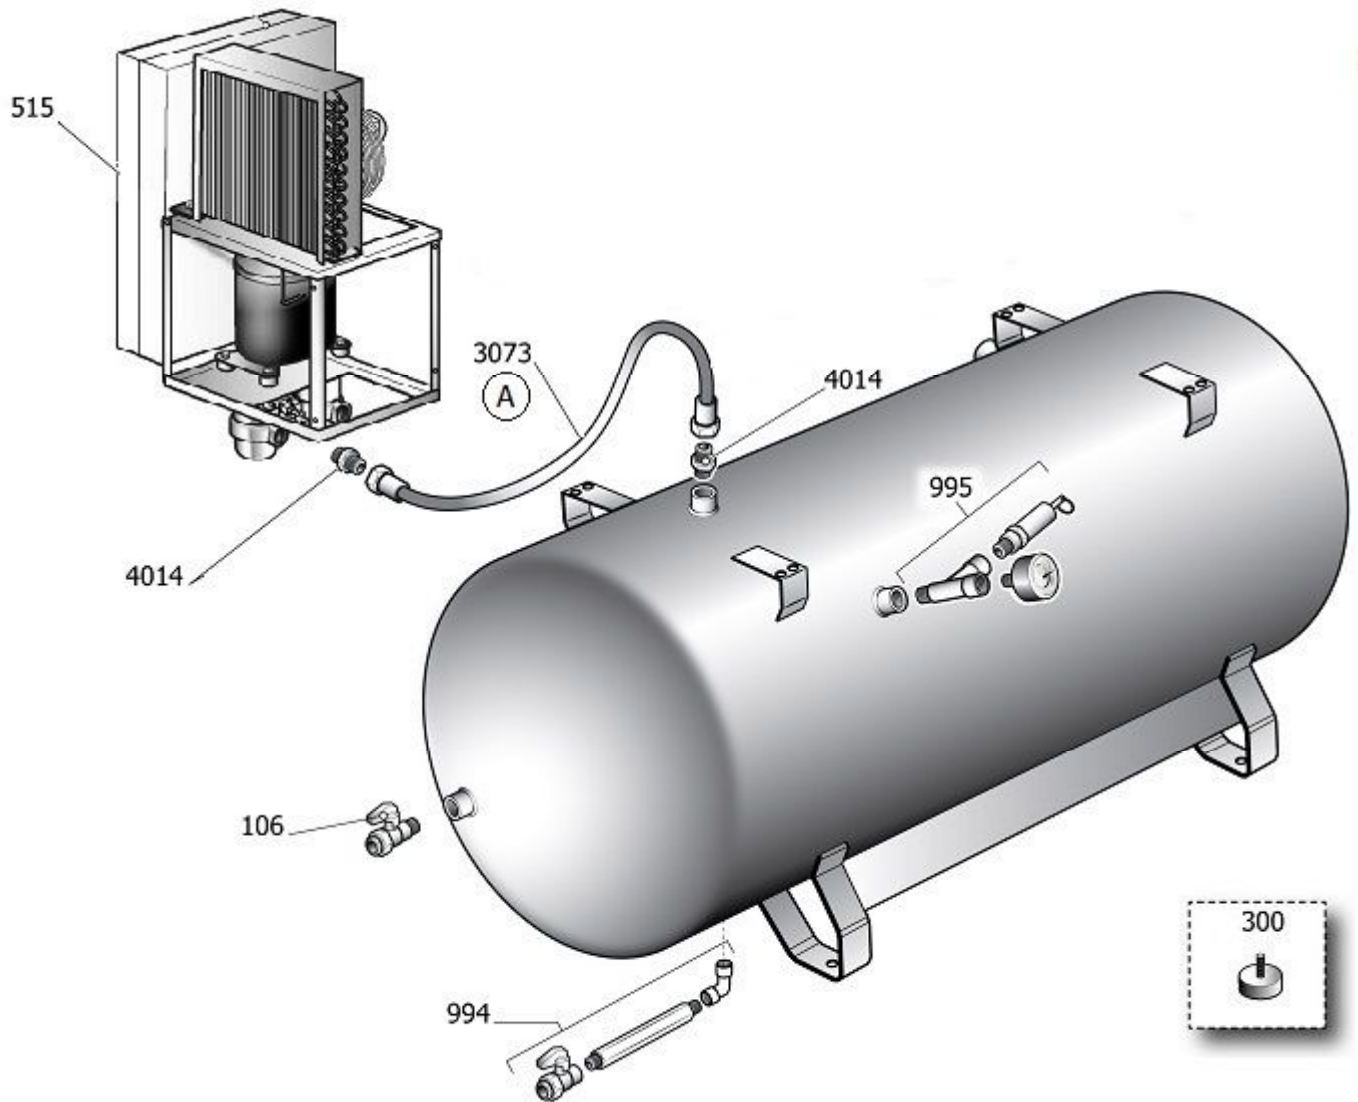

LSRR5

TANK COMPONENT

Pos	Component		MU	Multiplier
106	#322031000	GRIFO DE LINEA	PZ	1,0
300	41K0174	KIT RUEDAS/PIES	PZ	1,0
515	#048516100	SECANTE	PZ	1,0
994	9421512	KIT DESCARGA CONDENSACION	PZ	1,0
995	9421786	KIT MN+VS 11B S_500 STAR-VEGA	PZ	1,0
3073	#160SY0035	TUBO FLX 3/4 BSP FD+F45 L550	PZ	1,0
4014	#011000416	RACC.ADT.MM 3/4" OR-BSP	PZ	2,0