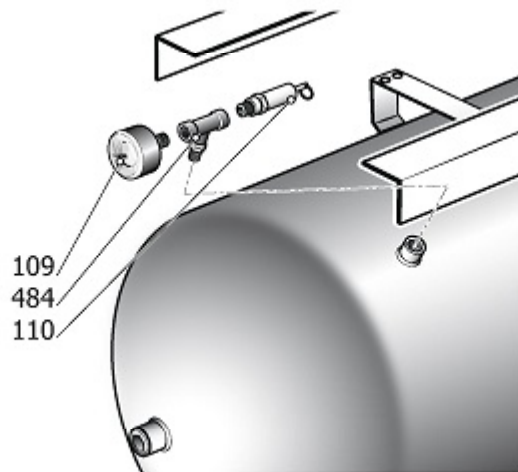

KMVSP

9421786

KIT MN+VS 11B S_500 STAR-VEGA

Pos	Component		MU	Multiplier
109	#330060100	MANOMETRO	PZ	1,0
110	9049307	VALVULA DE SEGURIDAD	PZ	1,0
484	4101206	UNION EN T R3/8	PZ	1,0