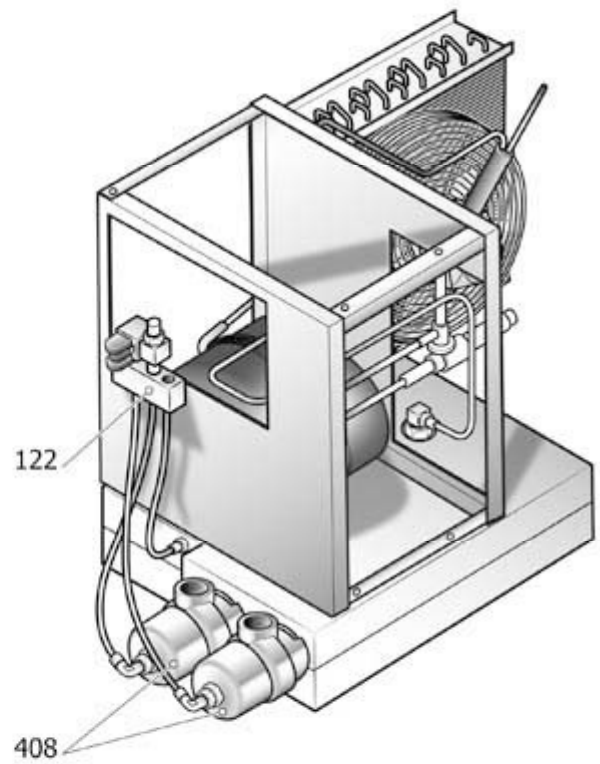

#048516100

SECANTE

Pos	Component	MU	Multiplier
46	#048520007	VENTILADOR	PZ 1,0
122	#048519017	VALVULA UNIDIRECCIONAL	PZ 1,0
131	#048516014	PRESOSTATO COMPLETO	PZ 1,0
135	#048900000	MOTOR	PZ 1,0
137	#048516001	ELECTROVALVULA	PZ 1,0
408	#048516009	CARTUCCIA PFC ES STAR DRY 30	PZ 1,0
414	#048516018	RADIADOR AIRE	PZ 1,0
496	#048516017	REJILLA VENTILADOR	PZ 1,0
601	#048519015	SONDA TEMPERATURA	PZ 1,0
801	#048516016	COMPRESOR PARA SECANTE	PZ 1,0
802	#048516006	ALU-DRY MODULE	PZ 1,0
803	#048516007	VALVULA PILOTO	PZ 1,0