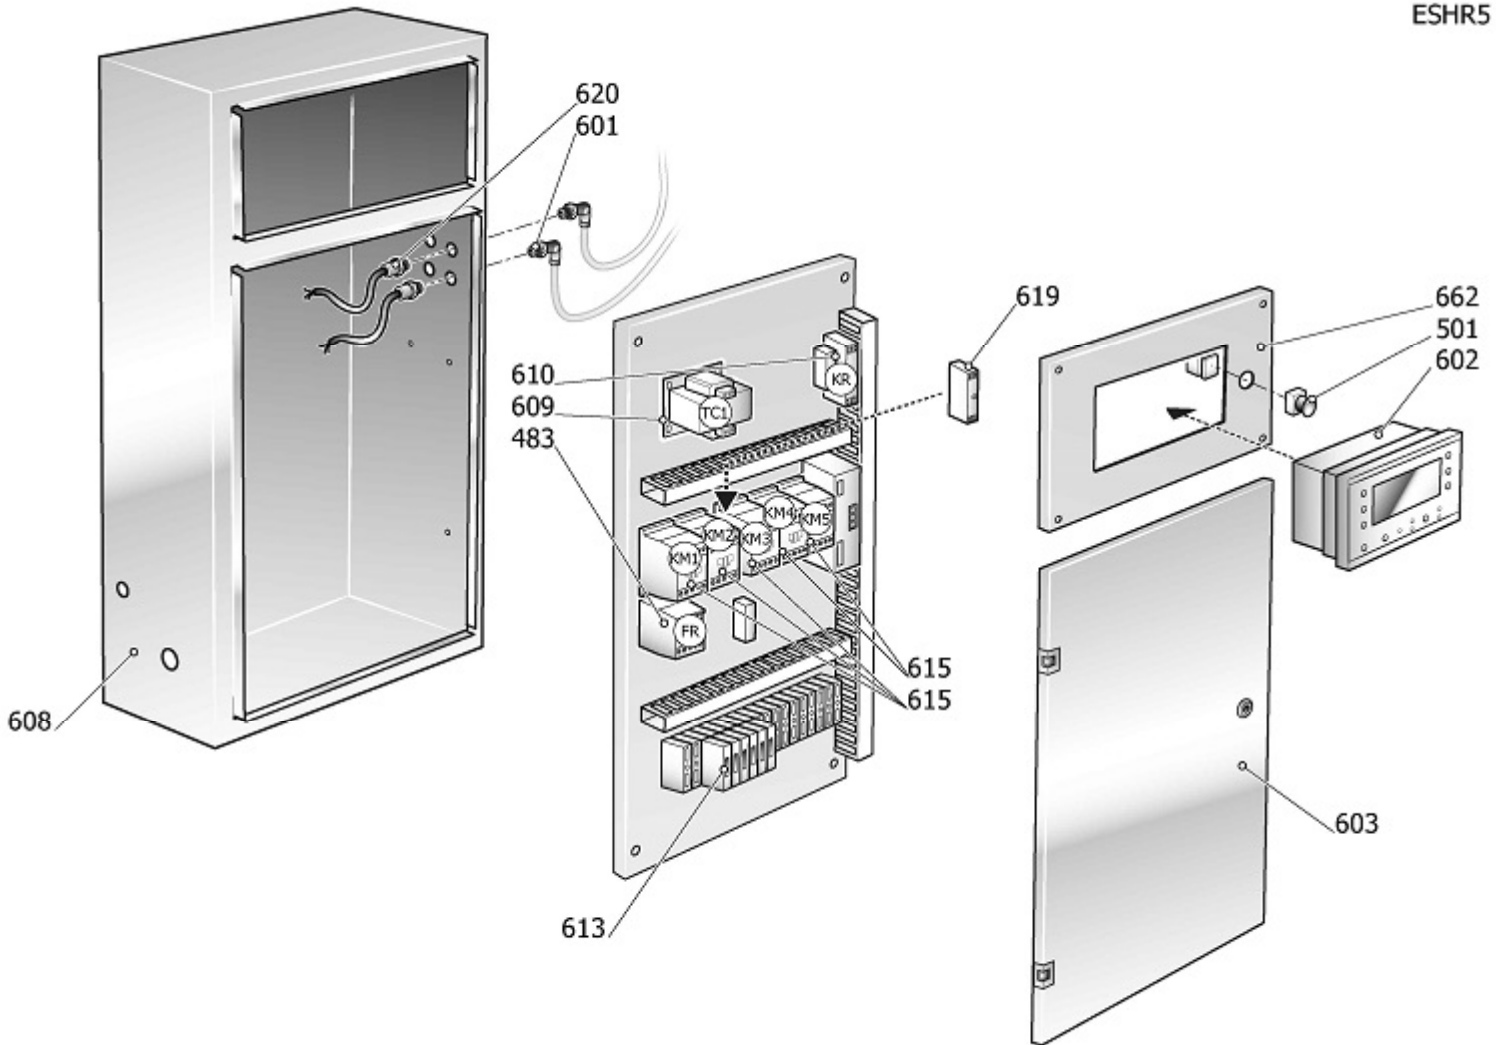

9421785

KIT RUB.SCARICO DIS.1/2"

9421785

KIT RUB.SCARICO DIS.1/2"

Pos	Component	MU	Multiplier
4012	#011000409 RACC.ADT.MM 1/2" CNC-BSP	PZ	1,0

ESHR5

#460SY0500V44

CABINA ELECTRICA