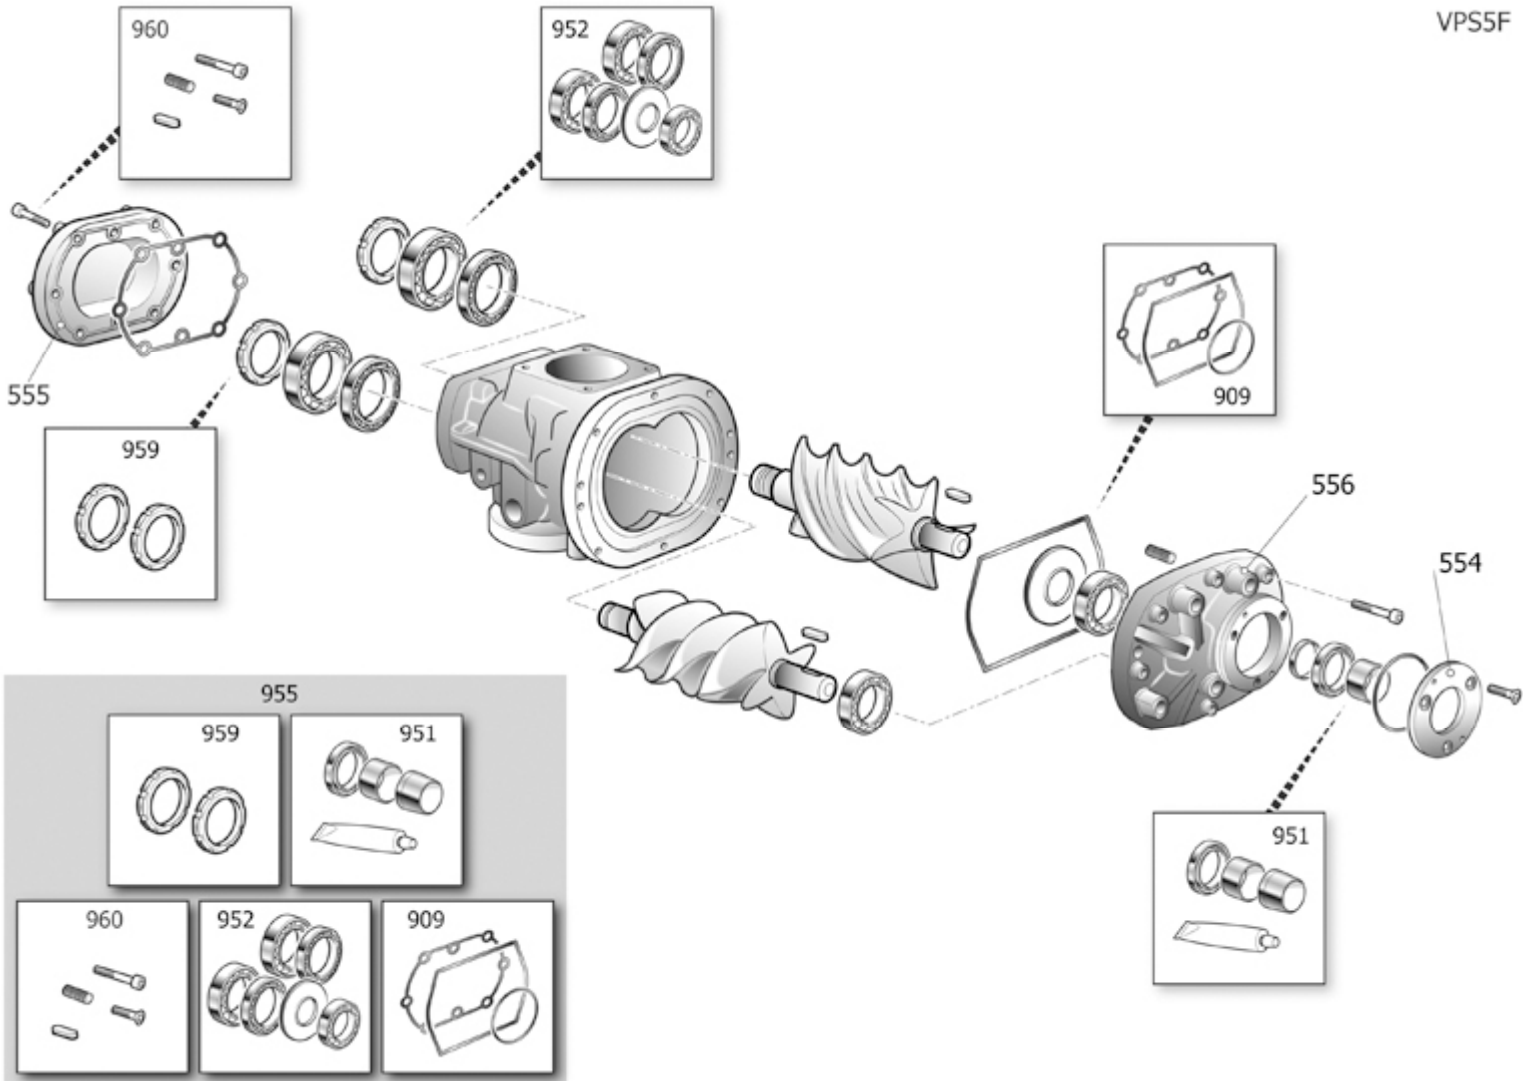

## COMPONENTES DE ARRASTRE

Pos	Component	MU	Multiplier
126	#045217000	CORREA POLY V	PZ 1,0
135	#540Q045622E3	MOTOR	PZ 1,0
165	#020194010	ANTIVIBR.D60X45 MM10X46 60SH	PZ 5,0
401	#5304000110	GRUPO TORNILLO	PZ 1,0
462	#160SY0026V44	PLACA TORNILLO-MOTOR	PZ 1,0
464	#160SY0027V44	PLACA TORNILLO	PZ 1,0
5025	#140266004	PULEGGIA 170-L8-38+BC2517	PZ 1,0
5032	#140441004	PULEGGIA 250-L8-42+BC2517	PZ 1,0