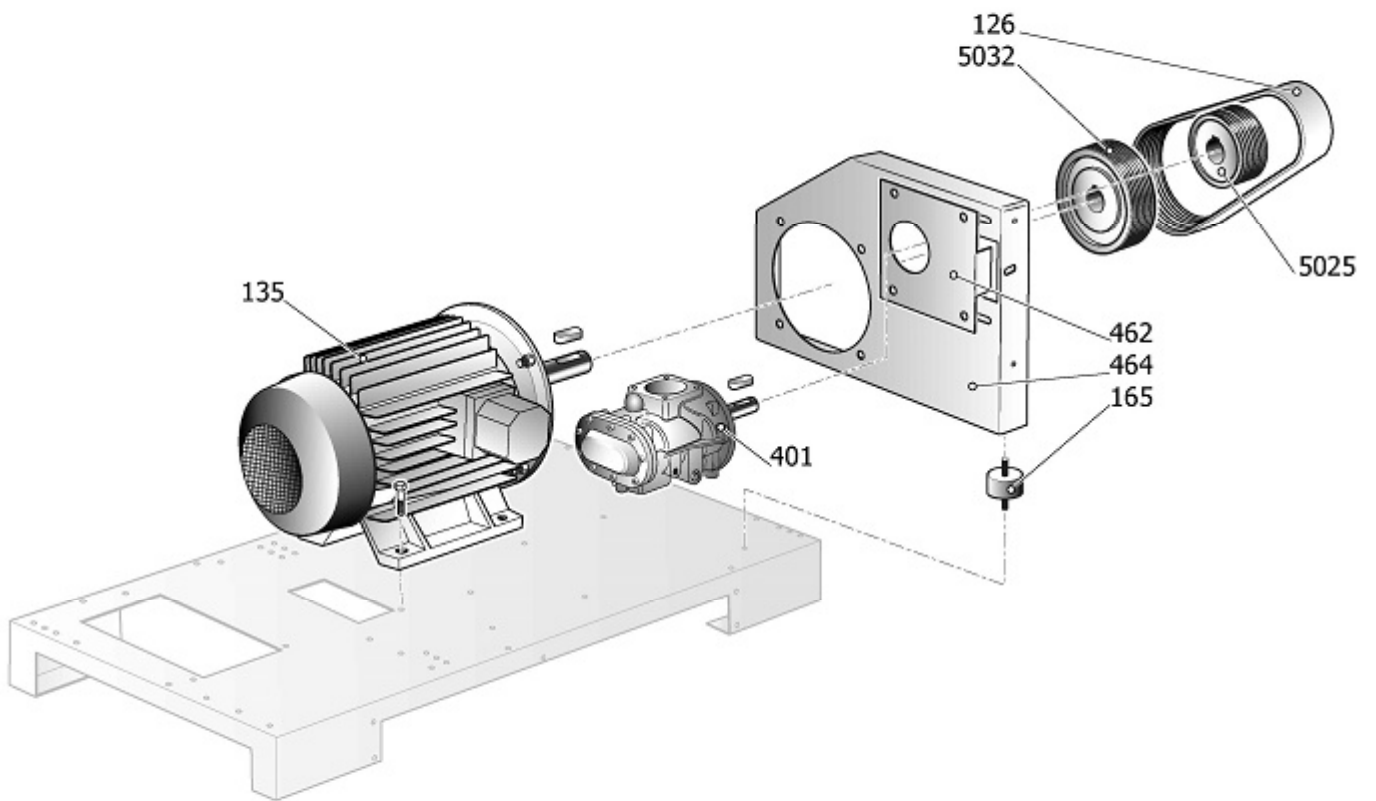

TSYR2

COMPONENTES DE ARRASTRE

Pos	Component	MU	Multiplier
126	#045217000	CORREA POLY V	PZ 1,0
135	#540Q045622E3	MOTOR	PZ 1,0
165	#020194010	ANTIVIBR.D60X45 MM10X46 60SH	PZ 5,0
401	#5304000110	GRUPO TORNILLO	PZ 1,0
462	#160SY0026V44	PLACA TORNILLO-MOTOR	PZ 1,0
464	#160SY0027V44	PLACA TORNILLO	PZ 1,0
5025	#140266004	PULEGGIA 170-L8-38+BC2517	PZ 1,0
5032	#140441004	PULEGGIA 250-L8-42+BC2517	PZ 1,0