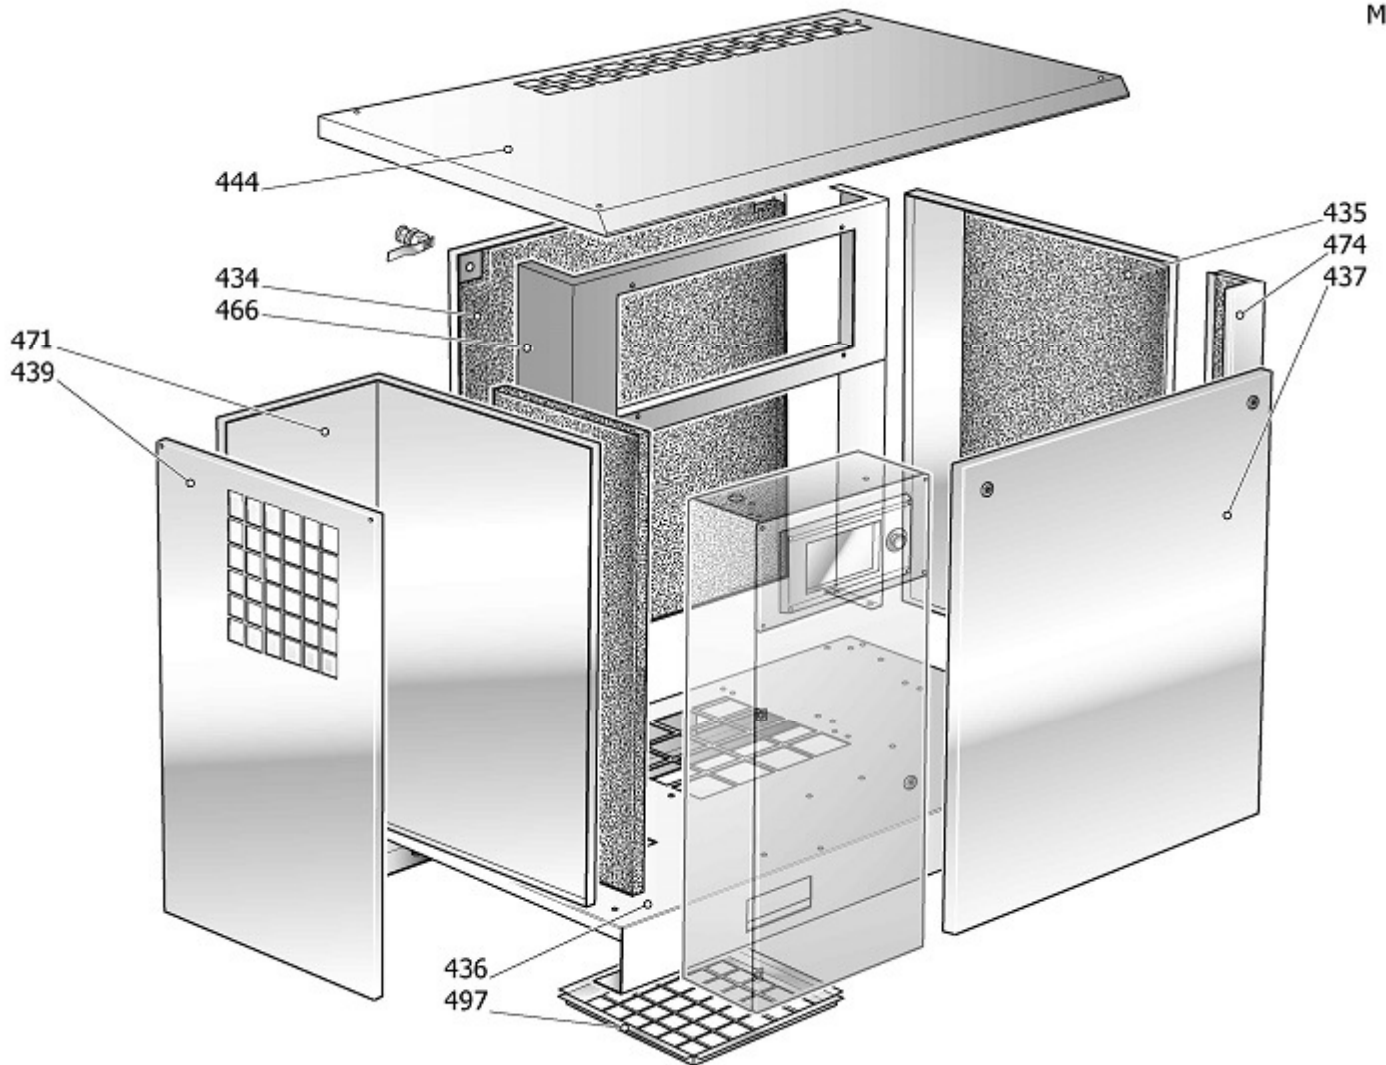

MSNR1

CABINA COMPLETA

Pos	Component	MU	Multiplier
434	#_260SP0036V44	PANEL TRASERO	PZ 1,0
435	#_260SP0007V44	PANEL TRASERO DER.	PZ 1,0
436	#_160SP0027V44	BASE	PZ 1,0
437	#_260SP0040V64	PORTILLO DELANTERO	PZ 1,0
439	#_260SP0093V44	PANEL TRASERO IZQ.	PZ 1,0
444	#_260SP0091V44	PANEL SUPERIOR	PZ 1,0
466	#_160SP0003V44	PANEL CENTRAL	PZ 1,0
471	#_260SP0092V44	INS.VANO ES.VISON 11VS 7016B	PZ 1,0
474	#_260SP0004V44	MONTANTE DELANTERO DERECHO	PZ 1,0
497	#_160SP0030V44	PREFILTRO	PZ 1,0