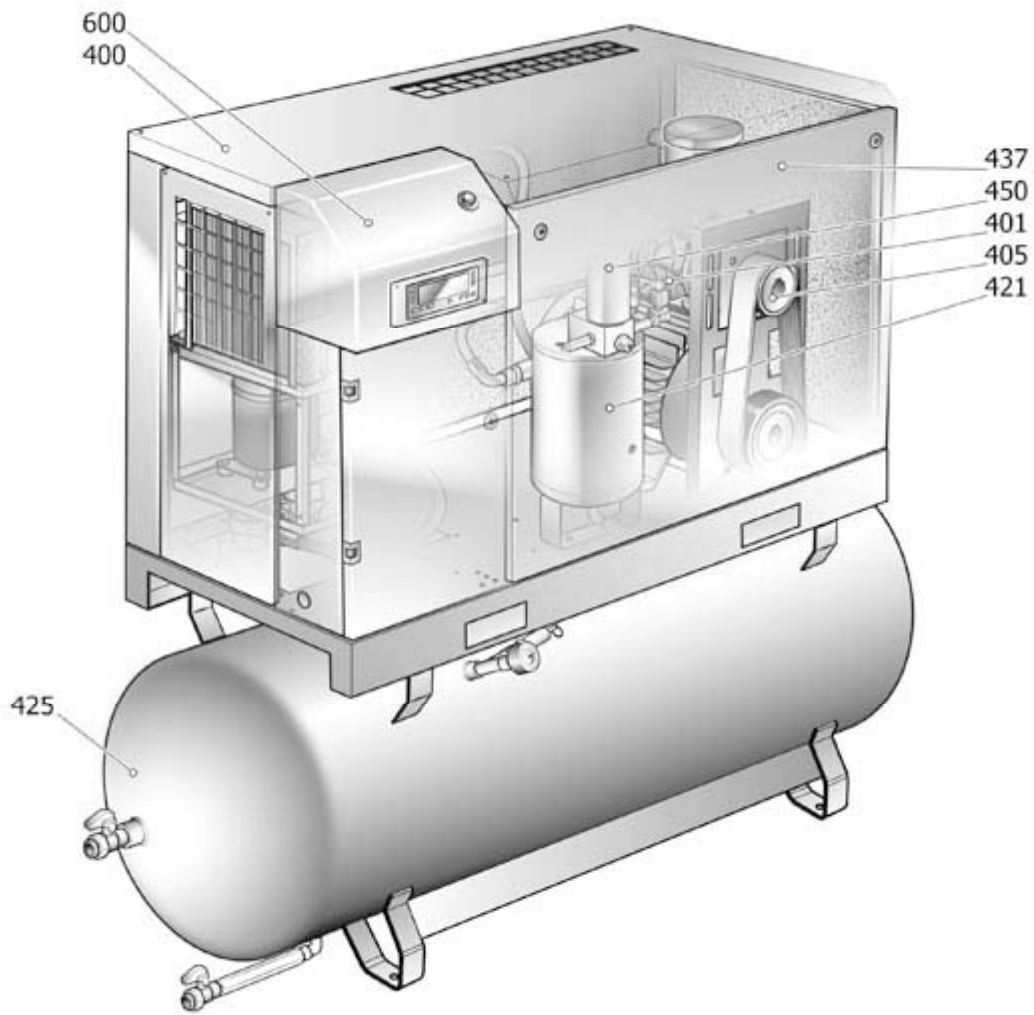

SSHR1

V83SP97N2N544

STAR 11-10-500 ES VS (IE3)

Pos	Component	MU	Multiplier	
164	4101290	EMPALME L MF R3/8	PZ	1,0
400		CABINA COMPLETA		
405		COMPONENTES DE ARRASTRE		
425		TANK COMPONENT		
450		COMPONENTES DE COMPRESORES		
600	#460SP0170V44	CABINA ELECTRICA	PZ	1,0
1000		LONG LIFE KIT LIST		