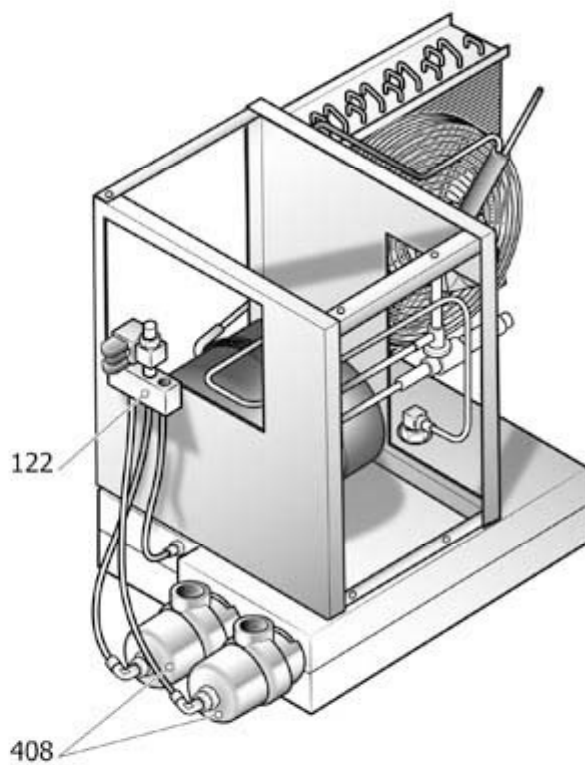

#048520000

SECANTE

Pos	Component	MU	Multiplier
46	#048520007	VENTILADOR	PZ 1,0
122	#048519017	VALVULA UNIDIRECCIONAL	PZ 1,0
135	#048520003	MOTOR	PZ 1,0
137	#048516001	ELECTROVALVULA	PZ 1,0
408	9058083	CARTUCCIA PER FILTRO PFC 34	PZ 1,0
414	#048520002	RADIADOR AIRE	PZ 1,0
496	#048520004	REJILLA VENTILADOR	PZ 1,0
601	#048519015	SONDA TEMPERATURA	PZ 1,0
801	#048520016	COMPRESOR PARA SECANTE	PZ 1,0
802	#048520006	ALU-DRY MODULE	PZ 1,0
803	#048519007	VALVULA PILOTO	PZ 1,0