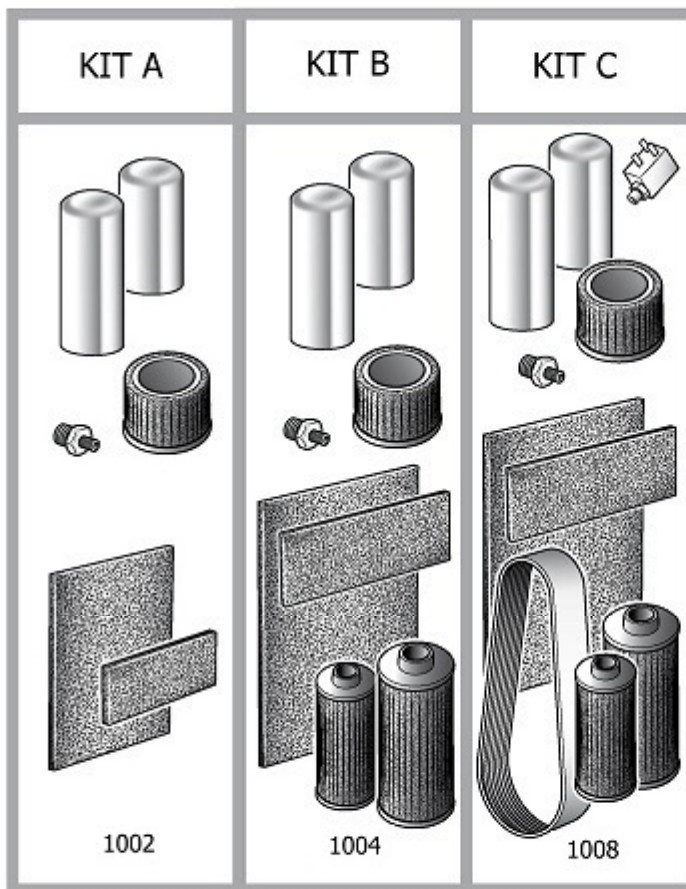

#460SP0170V44

CABINA ELECTRICA

Pos	Component	MU	Multiplier
424	EOP270KIT781	ELECTROVENTILADOR	PZ 1,0
497	#160PV0006	PREFILTRO	PZ 1,0
501	EOP270KIT216	PULSANTE DE EMERGENCIA	PZ 1,0
601	#008333000	SONDA TEMPERATURA	PZ 1,0
602	#305420000SGL	CONTROLADOR ELECTRONICO	PZ 1,0
603	#160PV0009V44	PORTILLO ASIENTO ELECTRICO	PZ 1,0
604	#405424008	CONVERTIDOR	PZ 1,0
604	#405424010	CONVERTIDOR	PZ 1,0
604	#405424013	CONVERTIDOR	PZ 1,0
609	E0M14110428	TRANSFORMADOR	PZ 1,0
610	E0M040004	RELE SECUENCIA FASES	PZ 1,0
613	E0M11WEBGG00	FUS.10X38-0.5A CH10	PZ 2,0
613	E0M11WEBGG02	FUS.10X38-2A CH10	PZ 6,0
613	E0M11WEBGG032	FUS.14X51-32 CH14	PZ 6,0
613	E0M11WEB152	FUSIBLE	PZ 2,0
613	E0M11WEB452	FUS.5X20-4A RT VTR	PZ 2,0
615	E0M013210	CNT.S00 9A 24V 3RT2016-1AB02	PZ 2,0
615	E0M013665	CNT.S0 32A 24V 3RT2027-1AC20	PZ 1,0
620	#008167010	TRANSDUCTOR	PZ 1,0
662	#160SP0043V44	CONTROL.FRAME ETIV	PZ 1,0
665	#020081000	BISAGRA 1110-U3 EMKA	PZ 2,0

LLK47