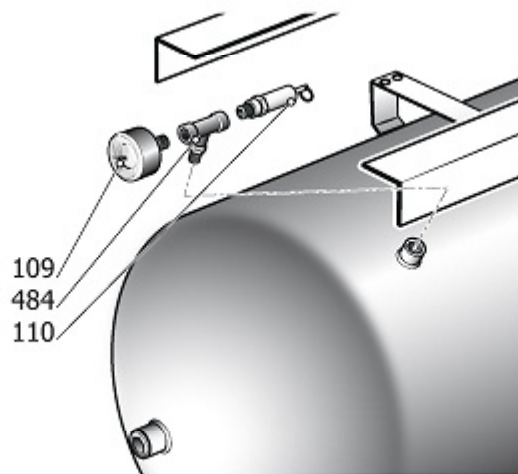

KMVSP

9421739

KIT MN+VS 11B S_500-S_270 PLUS

Pos	Component		MU	Multiplier
109	9052802	MANOMETRO	PZ	1,0
110	9049307	VALVULA DE SEGURIDAD	PZ	1,0
484	4101206	UNION EN T R3/8	PZ	1,0