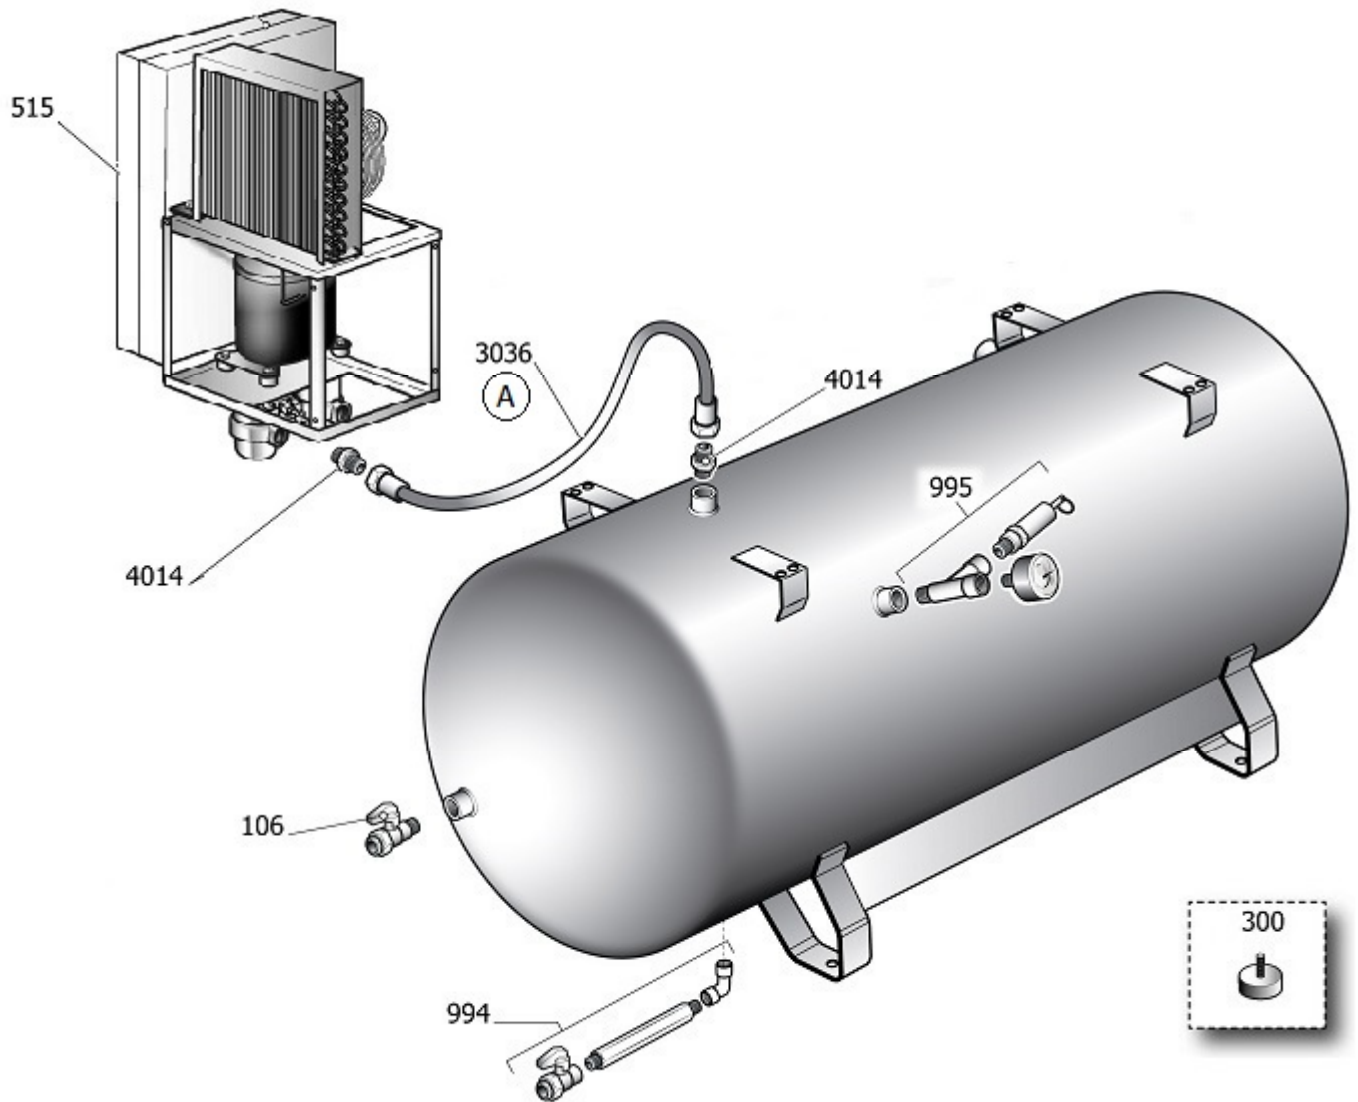

LSRR3

TANK COMPONENT

Pos	Component		MU	Multiplier
106	#322031000	GRIFO DE LINEA	PZ	1,0
300	41K0174	KIT RUEDAS/PIES	PZ	1,0
515	#048520000	SECANTE	PZ	1,0
994	9421512	KIT DESCARGA CONDENSACION	PZ	1,0
995	9421739	KIT MN+VS 11B S_500-S_270 PLUS	PZ	1,0
3036	#160SP0024	TUBO FLX 3/4 BSP 2FD L440	PZ	1,0
4014	#011000416	RACC.ADT.MM 3/4" OR-BSP	PZ	2,0