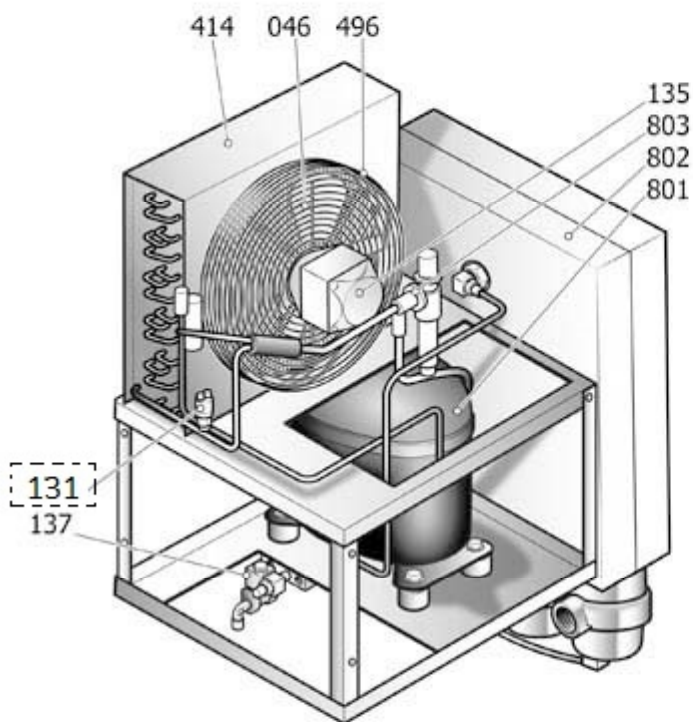

#048520000

SECANTE

Pos	Component	MU	Multiplier
46	#048520007	VENTILADOR	PZ 1,0
122	#048519017	VALVULA UNIDIRECCIONAL	PZ 1,0
135	#048520003	MOTOR	PZ 1,0
137	#048516001	ELECTROVALVULA	PZ 1,0
408	9058083	CARTUCCIA PER FILTRO PFC 34	PZ 1,0
414	#048520002	RADIADOR AIRE	PZ 1,0
496	#048520004	REJILLA VENTILADOR	PZ 1,0
601	#048519015	SONDA TEMPERATURA	PZ 1,0
801	#048520016	COMPRESOR PARA SECANTE	PZ 1,0
802	#048520006	ALU-DRY MODULE	PZ 1,0
803	#048519007	VALVULA PILOTO	PZ 1,0