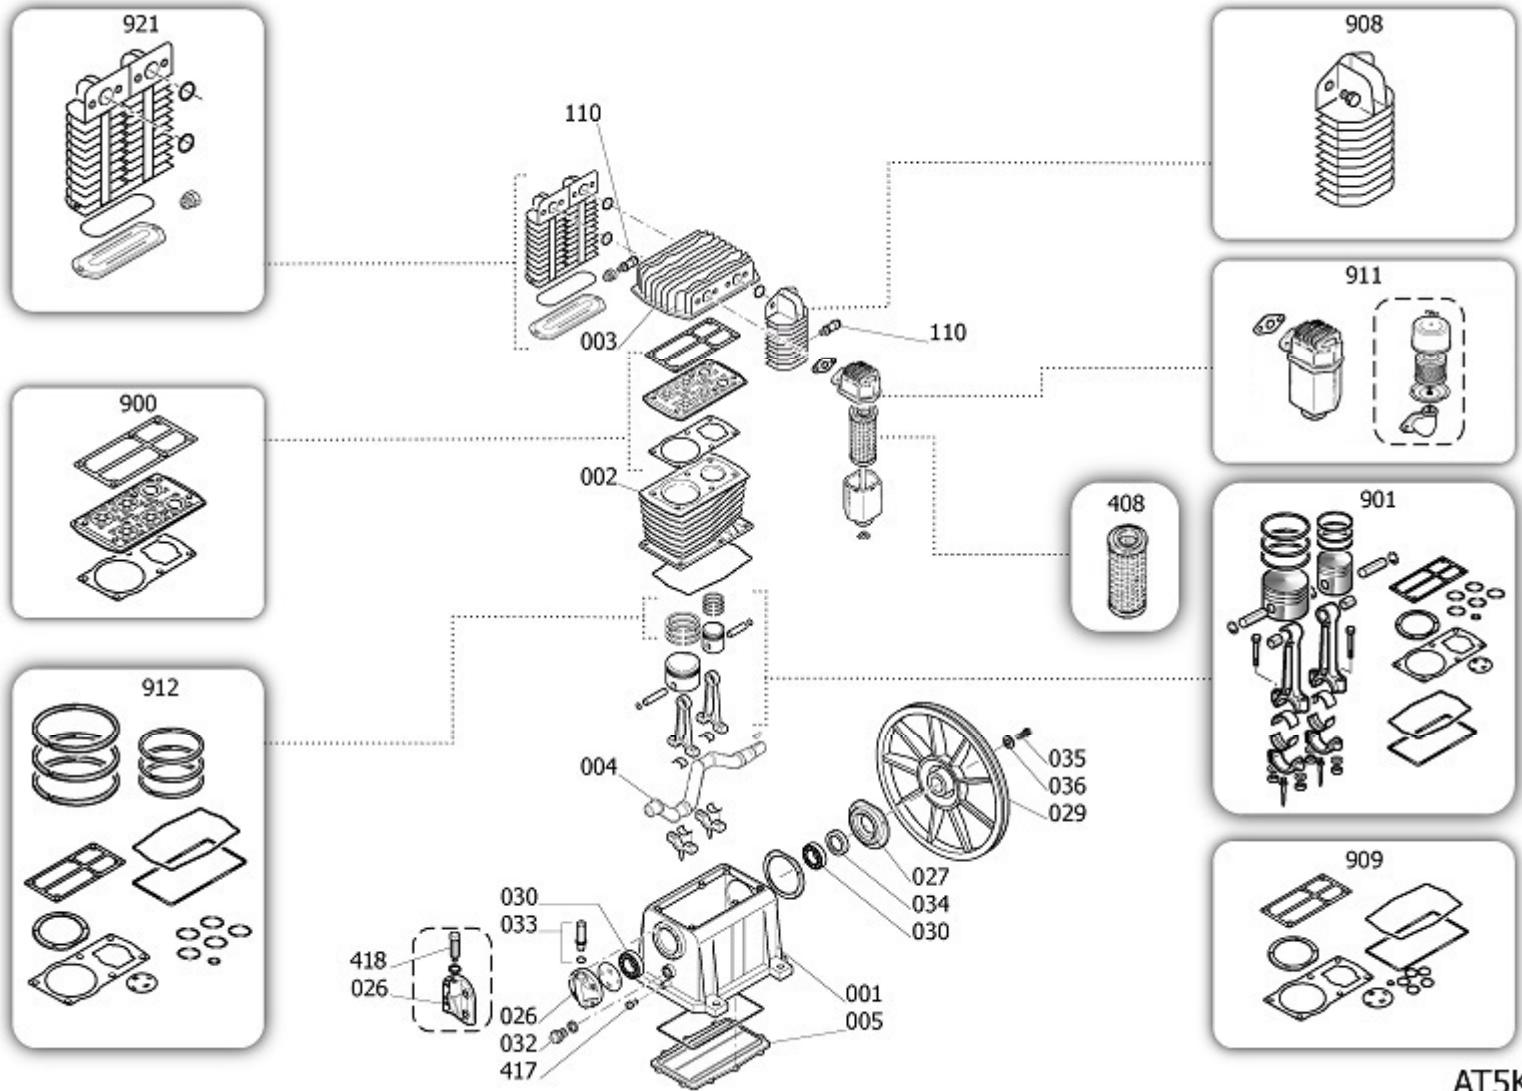

N5NN701LEV088

NB5/270 FT5,5 40050 AIRUM 5015

Pos	Component	MU	Multiplier
105	9048003	VALVULA DE AJUSTE	PZ 1,0
106	9047089	GRIFO DE LINEA	PZ 1,0
107	9047097	GRIFO DESCARGA CONDENSACION	PZ 1,0
109	9052805	MANOMETRO	PZ 1,0
110	9049304	VALVULA DE SEGURIDAD	PZ 1,0
112	9053914	NIPLE	PZ 1,0
125	9076898	POLEA	PZ 1,0
126	#045179000	CORREA POLY V	PZ 1,0
127	9270046	RILSAN 4X6 NEGRO	MT 2,6
131	9063148	PRESOSTATO COMPLETO	PZ 1,0
132	9065874	CABLE DE ALIMENTACION	PZ 1,0
134	9065417	JUNTA TAPA	PZ 1,0
135	847S01A	MOTOR	PZ 1,0
141	833260E	ENCANALADOR	PZ 1,0
142	833250E	PROTECCION PARA CORREA	PZ 1,0
145	9043479	TUBO IMPULSION	PZ 1,0
200	N50000C	GRUPO CABEZAL	PZ 1,0

AT5KT

N50000C

GRUPO CABEZAL

Pos	Component	MU	Multiplier
1	#113141101 CARTER	PZ	1,0
2	#113141013SGL CILINDRO	PZ	1,0
3	#113178002 CABEZAL	PZ	1,0
4	#113141011 ARBOL	PZ	1,0
5	BZ61300 TAPA CARTER	PZ	1,0
26	BZ61690 SOPORTE LOV CARCASA	PZ	1,0
27	#113141007 SOPORTE LV CARCASA	PZ	1,0
29	#113178007 VOLANTE	PZ	1,0
30	\$30300030 RODAMIENTO 6205 K8-K28	PZ	1,0
30	\$30302140 RODAMIENTO 6206 C3	PZ	1,0
32	#012031000 INDICADOR ACEITE	PZ	1,0
34	#010008000 JUNTA	PZ	1,0
35	#114001043 TORNILLO VOLANTE	PZ	5,0
36	4105234 ARANDELA VOLANTE	PZ	1,0
110	#047086000 VALVULA DE SEGURIDAD	PZ	1,0
110	9049184 VALVULA DE SEGURIDAD	PZ	1,0
408	9434N04 MPK ELEM.FILTR.ROT K17-K100	PZ	1,0
417	\$36531140 TAPON ACEITE	PZ	1,0
418	\$12505950 KIT TAPPO SFIATO	PZ	1,0
900	9434A73 MPK PIASTRA VALV.BK114-19 SIL	PZ	1,0
901	9434B05 MPK PISTONE-BIELLA BK114	PZ	1,0
908	9434E04 MPK COLLETTORE BK113-114-119	PZ	1,0
909	9434F04 MPK GUARNIZIONI BK114	PZ	1,0
911	9420936 KIT FILTRO AIRE	PZ	1,0
912	9434C05 MPK SEGMENTI BK114	PZ	1,0
921	9434D00 MPK COLL.INTERMEDIO BK113-119	PZ	1,0