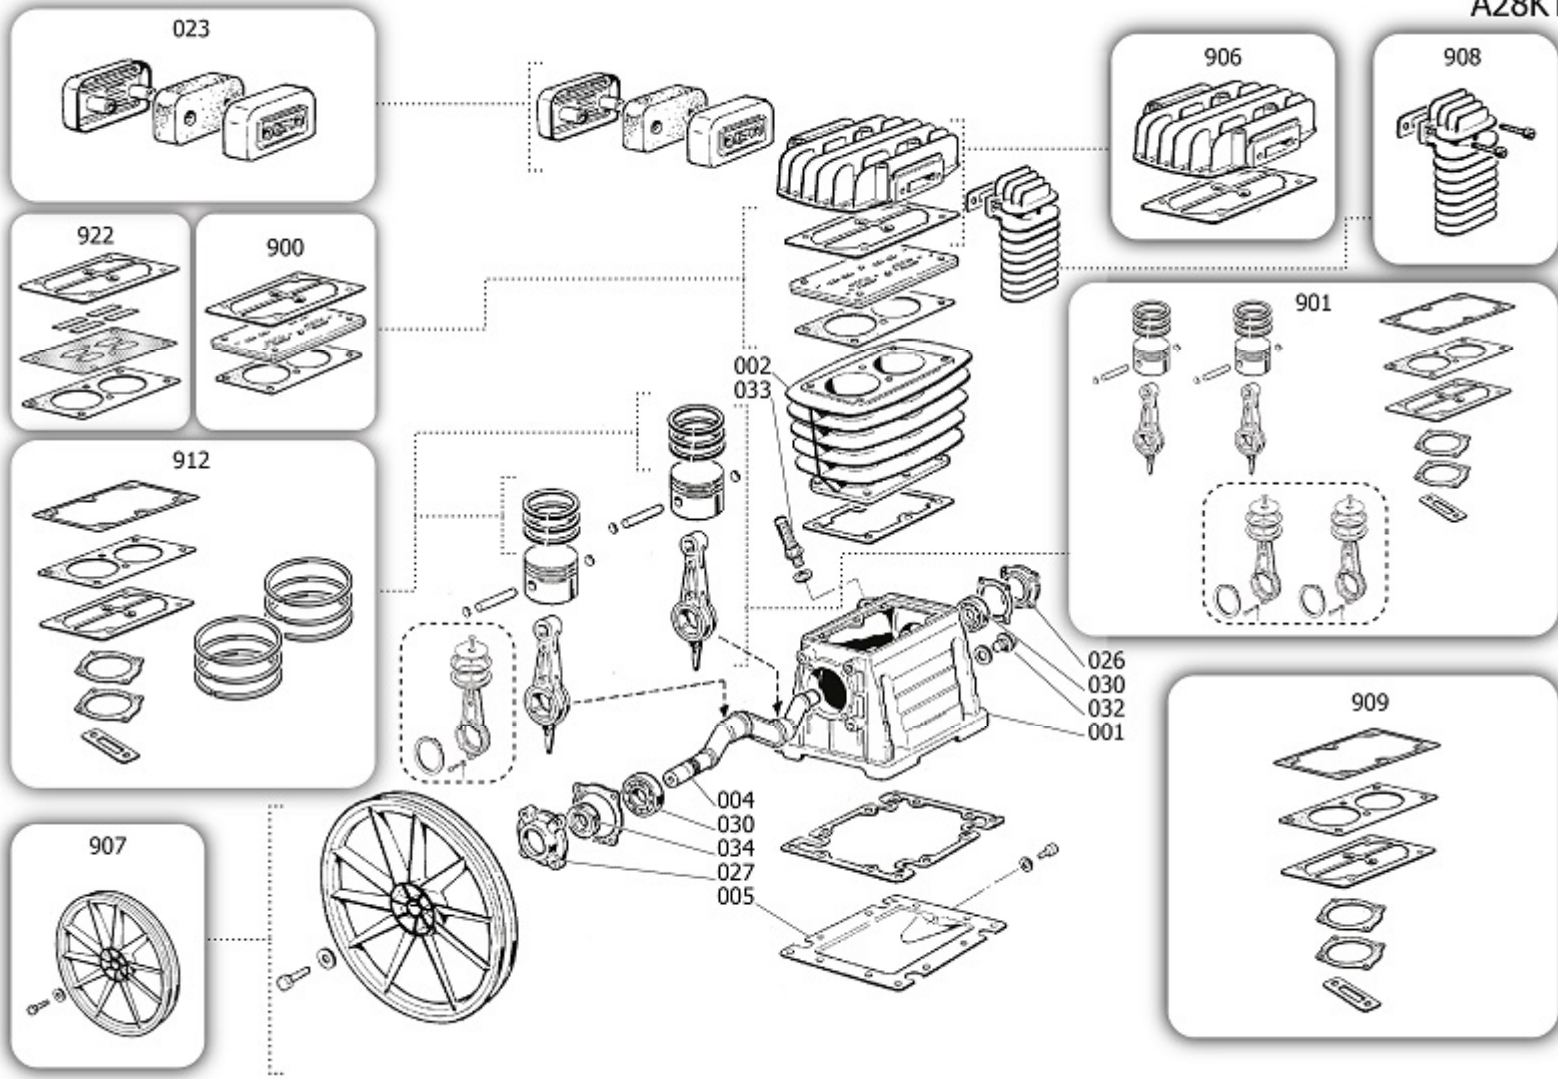

36FA504LEV139

B3800B/100 CM3 23050 AIRUM CE

Pos	Component	MU	Multiplier
104	9083047	PUÑO	PZ 1,0
105	9048003	VALVULA DE AJUSTE	PZ 1,0
106	4100811	GRIFO DE LINEA	PZ 1,0
106	9047020	GRIFO DE LINEA	PZ 1,0
107	9047097	GRIFO DESCARGA CONDENSACION	PZ 1,0
108	9051116	REDUCTOR PRESION	PZ 1,0
109	9052013	MANOMETRO	PZ 1,0
109	9052092	MANOMETRO	PZ 1,0
110	9049307	VALVULA DE SEGURIDAD	PZ 1,0
112	9053914	NIPLE	PZ 1,0
116	9038001	TAPON	PZ 1,0
125	9076003	POLEA	PZ 1,0
126	9075021	CORREA POLY V	PZ 1,0
127	9270046	RILSAN 4X6 NEGRO	MT 1,2
131	9063084ATL100	PRESOSTATO COMPLETO	PZ 1,0
132	9065847	CABLE DE ALIMENTACION	PZ 1,0
135	84506CA	MOTOR	PZ 1,0
145	9043171	TUBO IMPULSION	PZ 1,0
200	370000B	GRUPO CABEZAL	PZ 1,0
300	9421123	KIT RUEDAS/PIES	PZ 1,0
916	8223071	KIT PROTECCION PARA CORREA	PZ 1,0

A28KT

370000B

GRUPO CABEZAL

Pos	Component	MU	Multiplier
1	3660101	CARTER	PZ 1,0
2	9428042	CILINDRO	PZ 1,0
4	3660200	ARBOL	PZ 1,0
5	3660300	TAPA CARTER	PZ 1,0
23	9428110	GRUPO FILTRO AIRE	PZ 1,0
26	2060690	SOPORTE LOV CARCASA	PZ 1,0
27	2060500	SOPORTE LV CARCASA	PZ 1,0
30	9170030	6205.P6.C0.V2.Z2.ROHS	PZ 2,0
32	9434S00	INDICADOR ACEITE	PZ 1,0
33	9024029	TAPON ACEITE	PZ 1,0
34	9163010	JUNTA	PZ 1,0
900	9434A06	MPK VALVE PLATE B28/B28I/B38	PZ 1,0
901	9434B10	MPK PISTON-CONROD B3800	PZ 1,0
906	9434G73	MPK HEAD B28/B3800B	PZ 1,0
907	9428071	KIT VOLANTE	PZ 1,0
908	9434E06	MPK AFTERCOOLER B28I/B28/B38	PZ 1,0
909	9434F07	MPK GASKET B28/28I/38	PZ 1,0
912	9434C09	MPK PISTON RINGS B2800/B38	PZ 1,0
922	9434H00	MPK MAINTEN.PV B28/B28I/B38	PZ 1,0