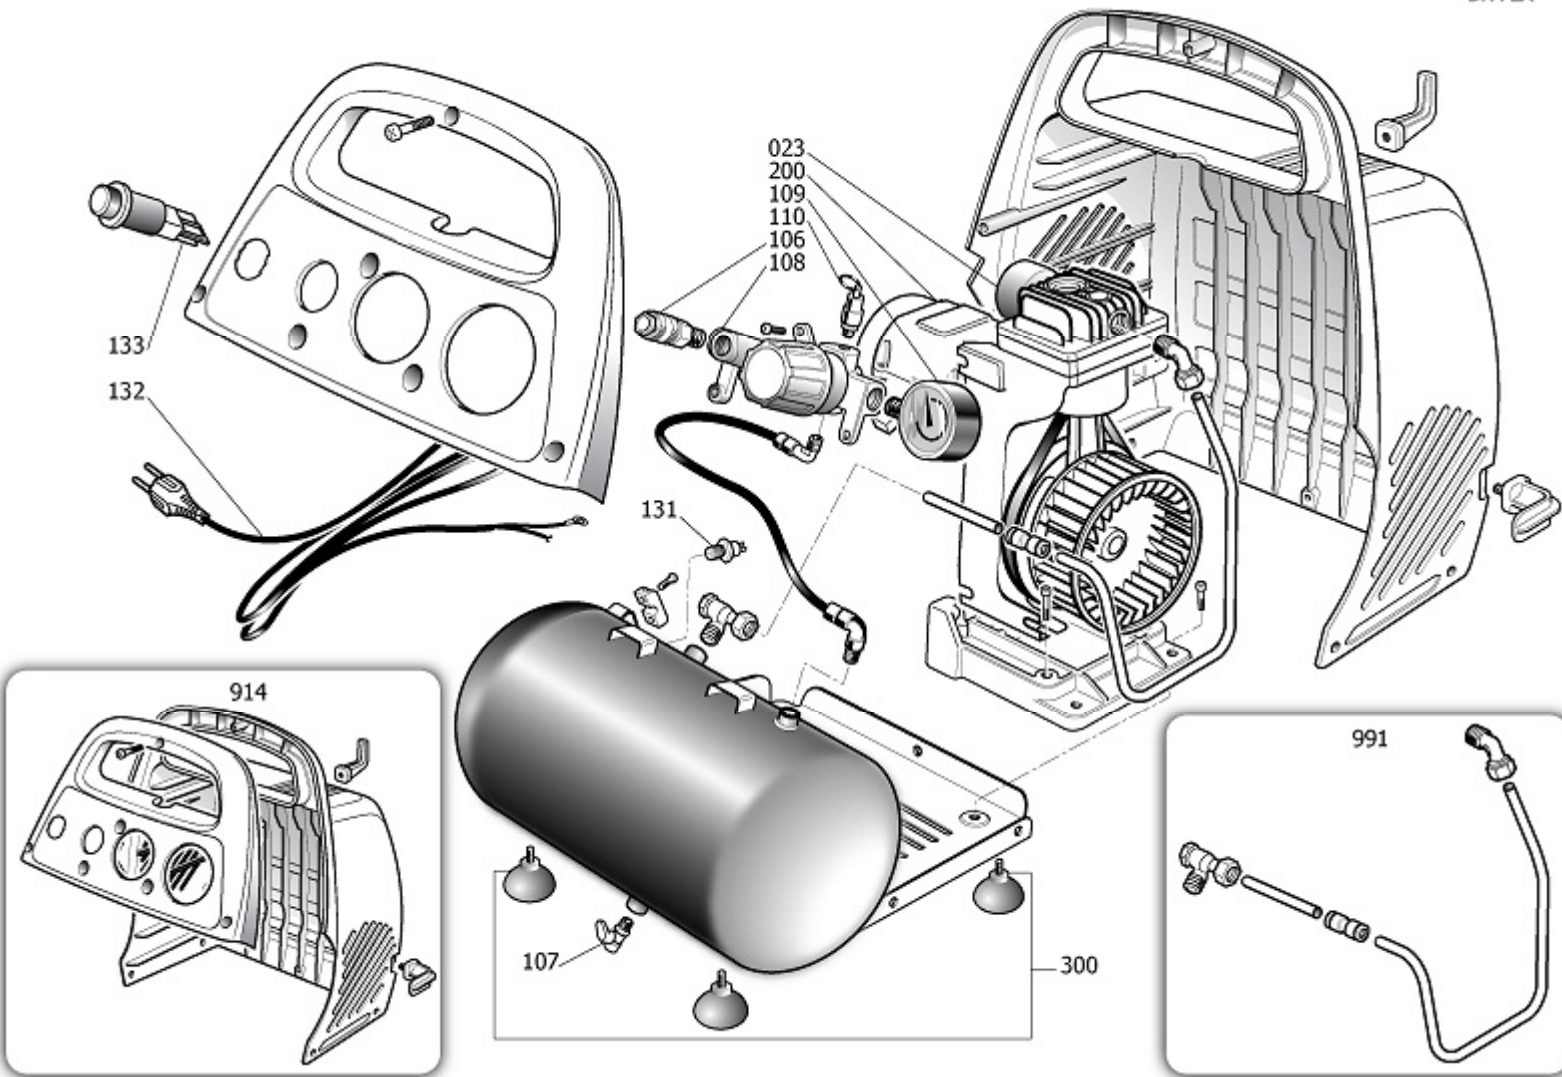

BNVLX

C6BB304LEV639_

NEW VENTO OL195/6 AIRUM CE

Pos	Component	MU	Multiplier
55	9414246	SOPORTE GRUPO	PZ 1,0
106	9412204	GRIFO DE LINEA	PZ 1,0
107	9047078	GRIFO DESCARGA CONDENSACION	PZ 1,0
108	9430518	REDUCTOR PRESION	PZ 1,0
109	9052107	MANOMETRO	PZ 1,0
110	9049192	VALVULA DE SEGURIDAD	PZ 1,0
127	9270056	RILSAN PIPE 5/8 BLACK NM	MT 1,0
131	9063252	PRESOSTATO COMPLETO	PZ 1,0
132	9430519	CABLE DE ALIMENTACION	PZ 1,0
133	9064799	INTERRUPTOR	PZ 1,0
164	9053583	ELBOW SR 1/4"M X 8 ROHS	PZ 1,0
200	9430533	GRUPO CABEZAL	PZ 1,0
300	9421147	KIT RUEDAS/PIES	PZ 1,0
914	9430516	KIT ENCANALADOR	PZ 1,0
991	9430517	KIT TUBO MANDATA	PZ 1,0

AA6KT

PUMP OL195 NVEN

GRUPO CABEZAL

Pos	Component		MU	Multiplier
2	A631040	CILINDRO	PZ	1,0
23	9416634	GRUPO FILTRO AIRE	PZ	1,0
46	9430528	VENTILADOR	PZ	1,0
126	9075085	CORREA POLY V	PZ	1,0
900	9434A54	MPK VALVE PLATE OL195 SBOXY	PZ	1,0
901	9434B62	MPK PISTON-CONROD OL195 SBOXY	PZ	1,0
906	9434G28	MPK HEAD OL195 BRICO	PZ	1,0
912	9434C57	MPK PISTON RINGS OL195 SBOXY	PZ	1,0