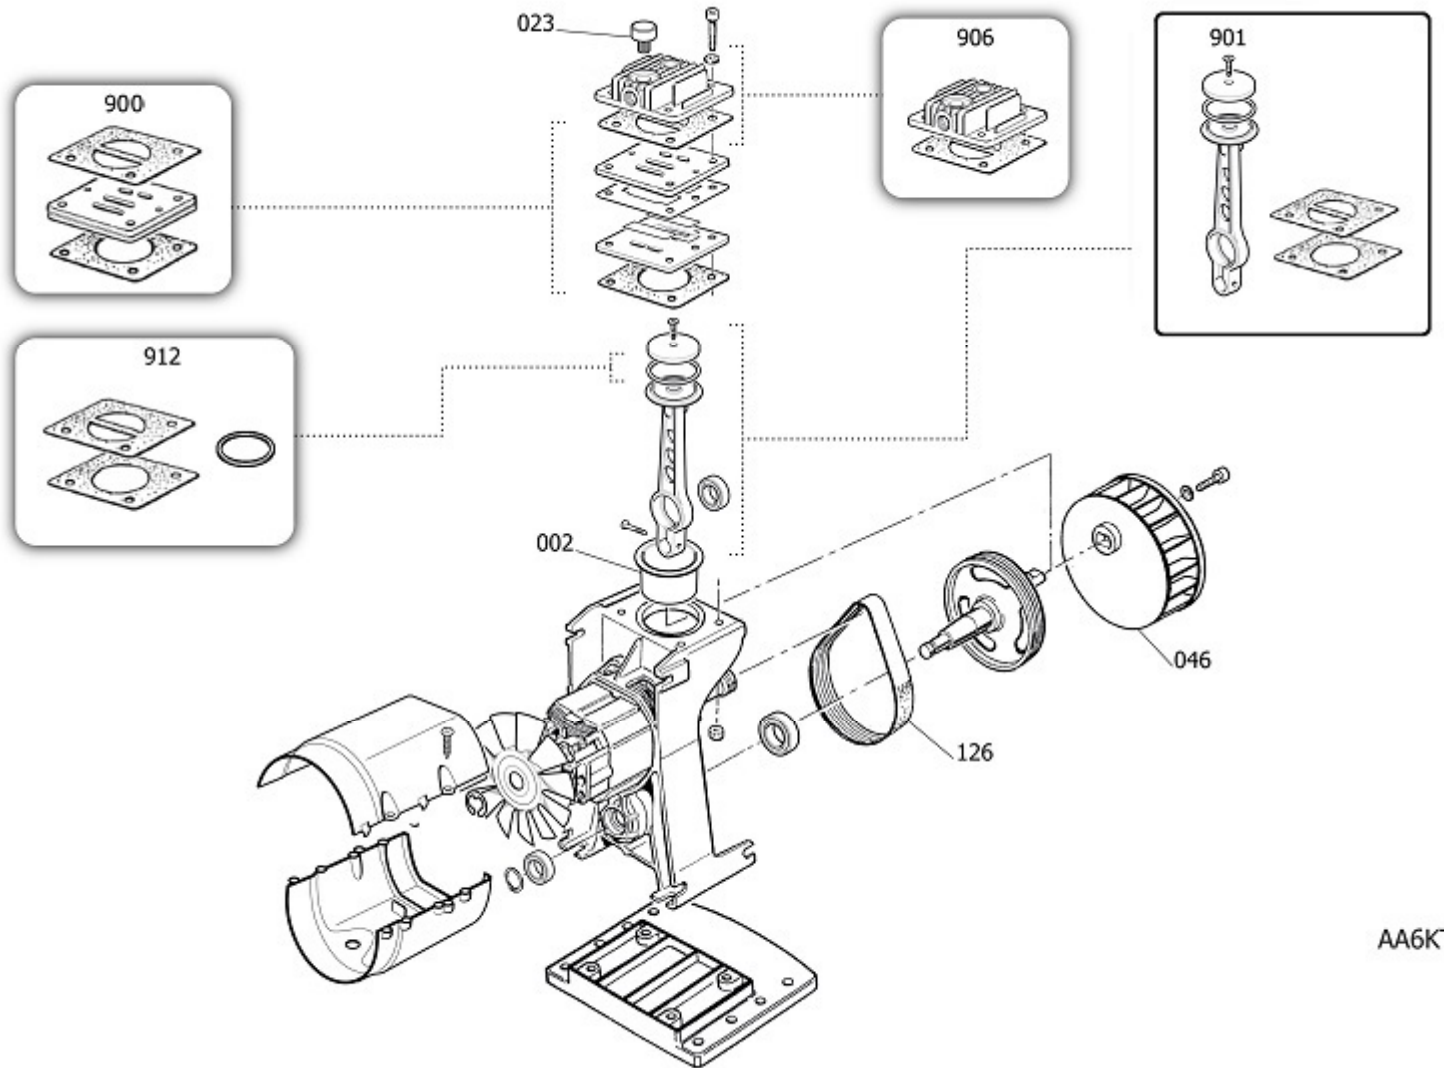

BNVLX

C6BB304LEV639_

NEW VENTO OL195/6 AIRUM CE

Pos	Component	MU	Multiplier
55	9414246	SOPORTE GRUPO	PZ 1,0
106	9412204	GRIFO DE LINEA	PZ 1,0
107	9047078	GRIFO DESCARGA CONDENSACION	PZ 1,0
108	9430518	REDUCTOR PRESION	PZ 1,0
109	9052107	MANOMETRO	PZ 1,0
110	9049192	VALVULA DE SEGURIDAD	PZ 1,0
127	9270056	RILSAN PIPE 5/8 BLACK NM	MT 1,0
131	9063252	PRESOSTATO COMPLETO	PZ 1,0
132	9430519	CABLE DE ALIMENTACION	PZ 1,0
133	9064799	INTERRUPTOR	PZ 1,0
164	9053583	ELBOW SR 1/4"M X 8 ROHS	PZ 1,0
200	9430533	GRUPO CABEZAL	PZ 1,0
300	9421147	KIT RUEDAS/PIES	PZ 1,0
914	9430516	KIT ENCANALADOR	PZ 1,0
991	9430517	KIT TUBO MANDATA	PZ 1,0

AA6KT

PUMP OL195 NVEN

GRUPO CABEZAL

Pos	Component		MU	Multiplier
2	A631040	CILINDRO	PZ	1,0
23	9416634	GRUPO FILTRO AIRE	PZ	1,0
46	9430528	VENTILADOR	PZ	1,0
126	9075085	CORREA POLY V	PZ	1,0
900	9434A54	MPK VALVE PLATE OL195 SBOXY	PZ	1,0
901	9434B62	MPK PISTON-CONROD OL195 SBOXY	PZ	1,0
906	9434G28	MPK HEAD OL195 BRICO	PZ	1,0
912	9434C57	MPK PISTON RINGS OL195 SBOXY	PZ	1,0