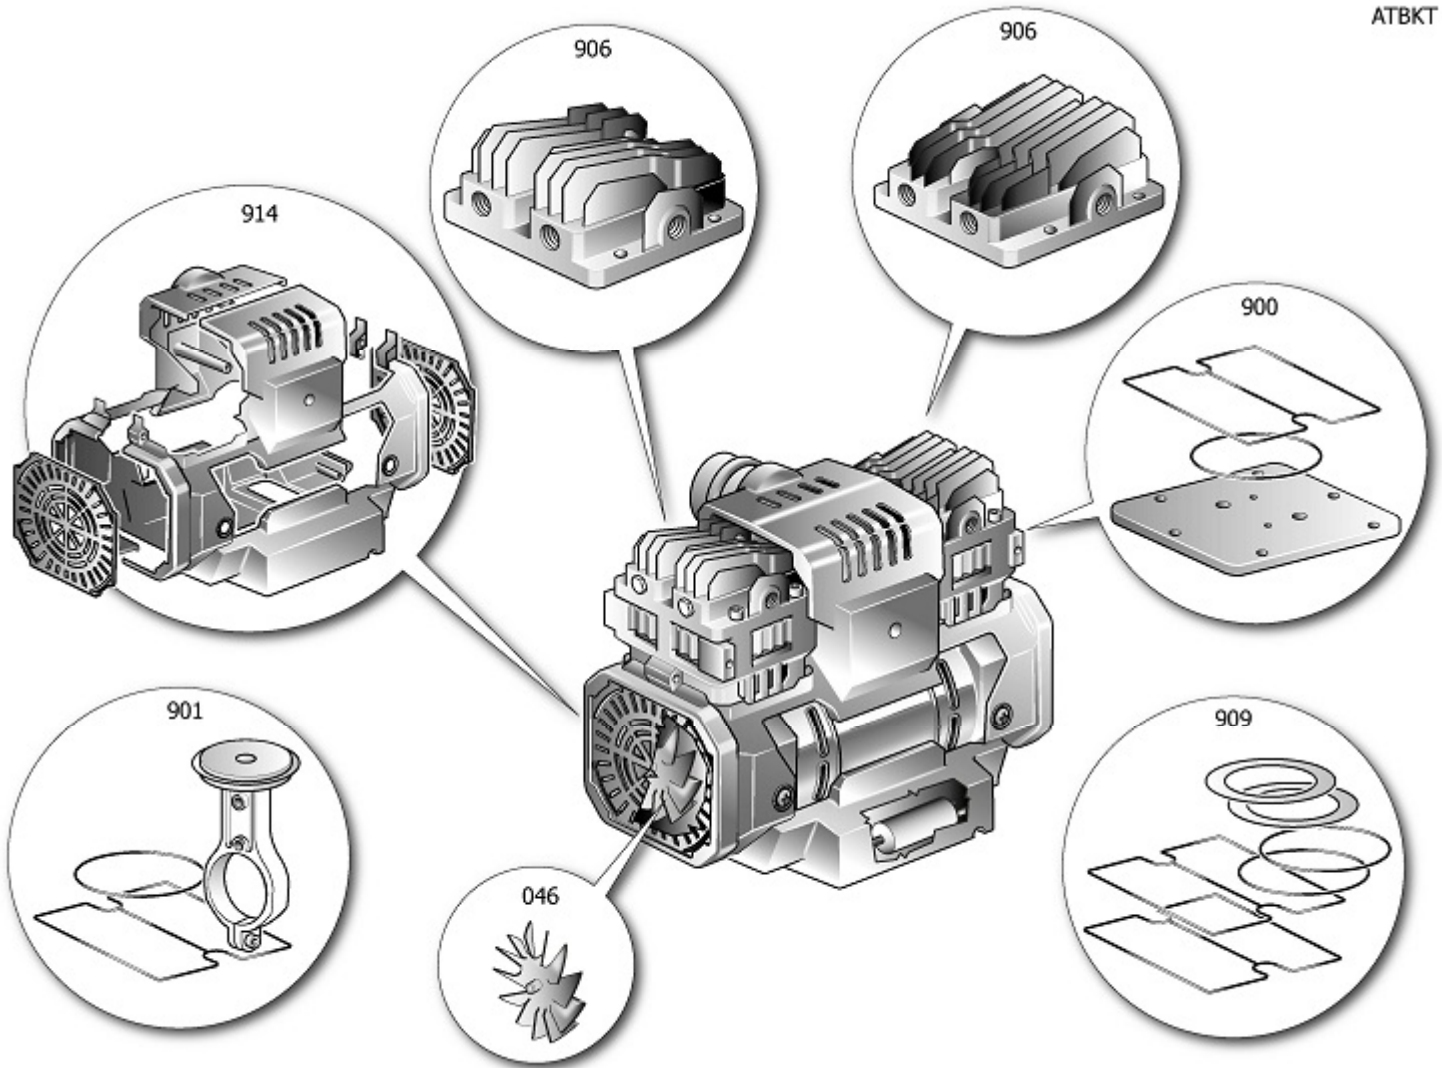

ATBKT

PUMP OL150TB 1,

GRUPO CABEZAL

Pos	Component		MU	Multiplier
46	9430851	VENTILADOR	PZ	2,0
900	9430800	MPK VALVE PLATE Q2 750W JW	PZ	2,0
901	9430801	MPK CONROD ASS.LY Q2 750W JW	PZ	2,0
906	9430848	MPC HEAD LF Q2 750W TB JW	PZ	1,0
906	9430849	MPC HEAD RG Q2 750W TB JW	PZ	1,0
909	9430804	MPK GASKETS+SEALS Q2 750W JW	PZ	1,0
914	9430850	KIT ENCANALADOR	PZ	1,0