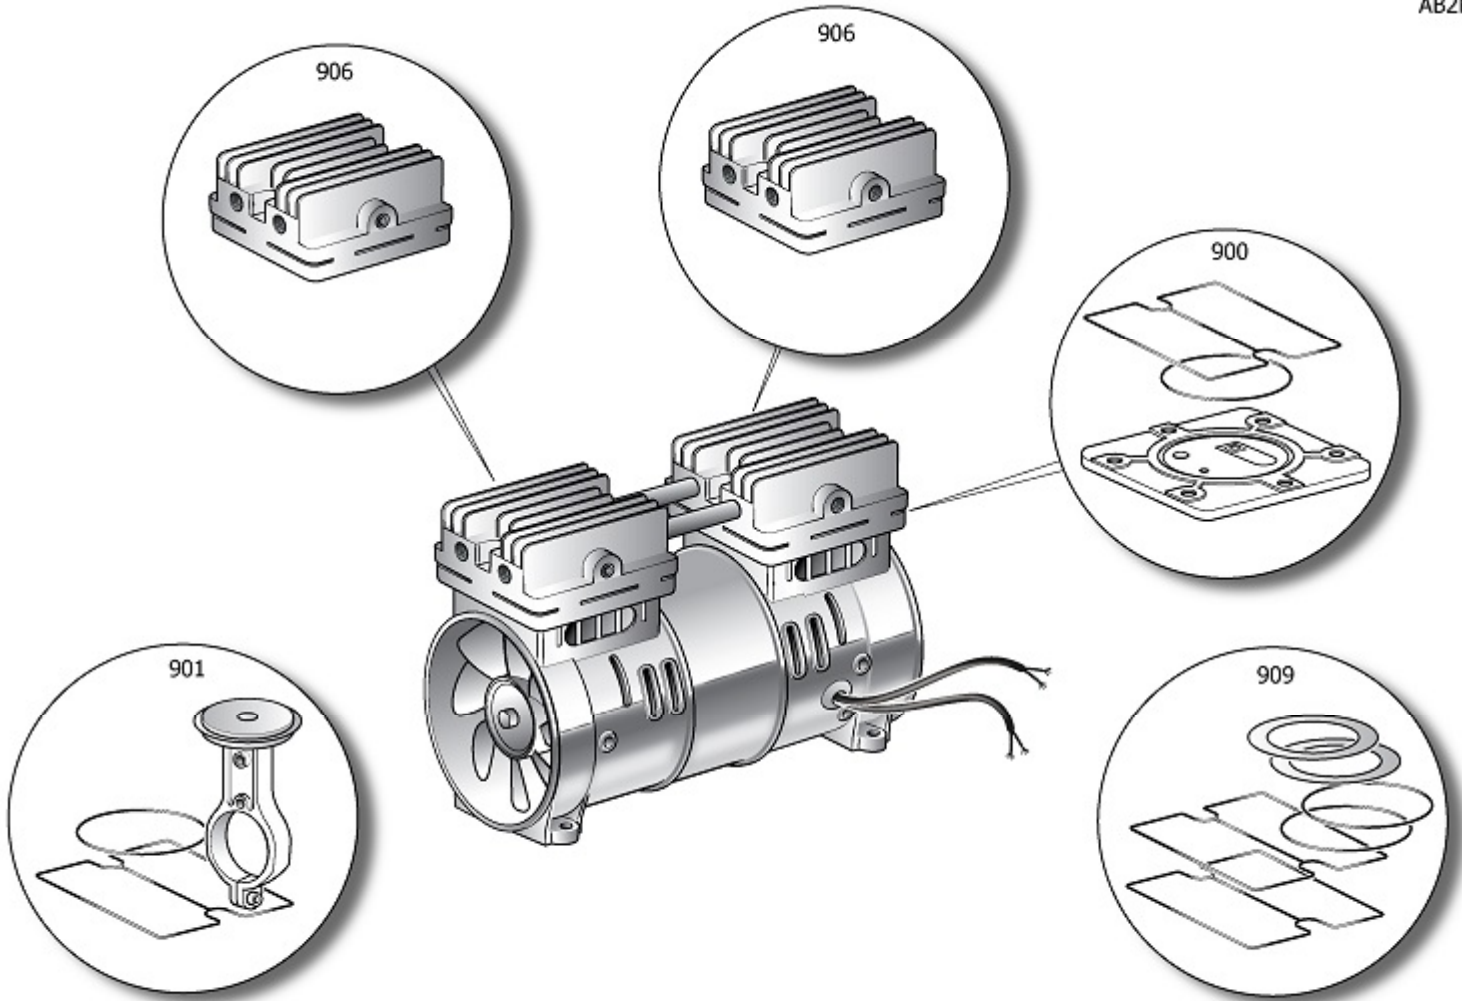

8216060NUA_

SILTEK 20

Pos	Component	MU	Multiplier
23	9418051	GRUPO FILTRO AIRE	PZ 2,0
80	9430825	CONDENSADOR	PZ 1,0
110	9049190	VALVULA DE SEGURIDAD	PZ 1,0
131	9430837	PRESOSTATO COMPLETO	PZ 1,0
132	9065376	CABLE DE ALIMENTACION	PZ 1,0
200	9417830	GRUPO CABEZAL	PZ 1,0
300	9430834	KIT RUEDAS/PIES	PZ 1,0
431	9430836	CONTROL PANEL	PZ 1,0
990	9430835	KIT STRUMENTI	PZ 1,0
991	9430822	KIT TUBO MANDATA	PZ 1,0
992	9430833	KIT VALVOLA RITEGNO	PZ 1,0
993	9430832	MPK HANDLE SILTEK 20RC TRL JW	PZ 1,0
998	9430824	MPK DAMPERS SILTEK 1100W JW	PZ 1,0

AB2KT

PUMP OL130S 2HP

GRUPO CABEZAL

Pos	Component		MU	Multiplier
900	9430807	MPK VALVE PLATE Q2 1100W JW	PZ	2,0
901	9430808	MPK CONROD ASS.LY Q2 1100W JW	PZ	2,0
906	9430809	MPC HEAD LF Q2 1100W BLACK JW	PZ	1,0
906	9430810	MPC HEAD RG Q2 1100W BLACK JW	PZ	1,0
909	9430811	MPK GASKETS+SEALS Q2 1100W JW	PZ	1,0