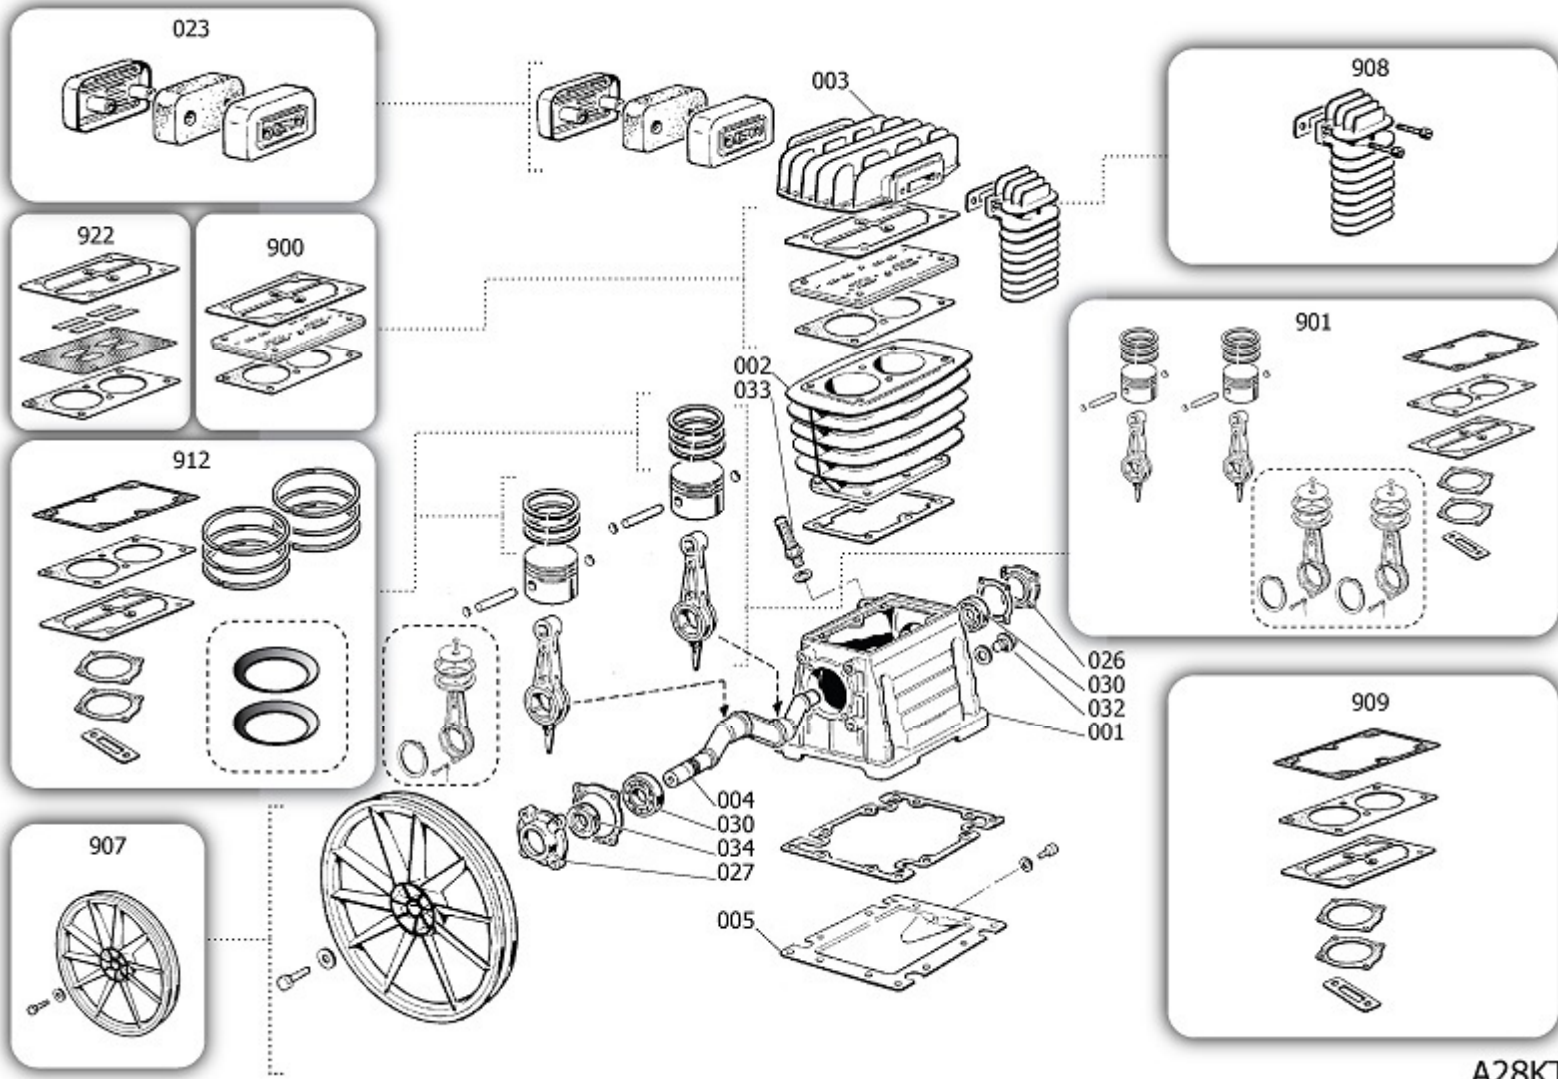

# 36FC7P1NUA

B3800B/5,5S/100 HONDA

Pos	Component	MU	Multiplier
104	9084022	PUÑO	PZ 1,0
106	9047020	GRIFO DE LINEA	PZ 1,0
107	\$15300320	GRIFO DESCARGA CONDENSACION	PZ 1,0
108	9051087	REDUCTOR PRESION	PZ 1,0
109	9052265	MANOMETRO	PZ 1,0
110	9049307	VALVULA DE SEGURIDAD	PZ 1,0
112	4100727	NIPLE	PZ 1,0
117	9038457	EMPUÑADURA	PZ 2,0
125	9434001	POLEA	PZ 1,0
126	9075013	CORREA POLY V	PZ 1,0
135	9416992	MOTOR	PZ 1,0
142	4105978	PROTECCION PARA CORREA	PZ 1,0
155	9050736	SILENCIADOR	PZ 1,0
157	9050739	VALVULA PILOTO	PZ 1,0
200	370000B	GRUPO CABEZAL	PZ 1,0
300	9420949	KIT RUEDAS/PIES	PZ 1,0
482	4100974	TUBO FLEXIBLE BP70/8-550+RACCO	PZ 1,0
484	4105975	UNION EN T R3/8	PZ 1,0
4058	\$16901730	REDUCCION 3/4"-1/2"	PZ 1,0

A28KT

370000B

GRUPO CABEZAL

Pos	Component	MU	Multiplier
1	3660101 CARTER	PZ	1,0
2	9428042 CILINDRO	PZ	1,0
3	3860400 CABEZAL	PZ	1,0
4	3660200 ARBOL	PZ	1,0
5	3660300 TAPA CARTER	PZ	1,0
23	9428110 GRUPO FILTRO AIRE	PZ	1,0
26	2060690 TAPA DELANTERA	PZ	1,0
27	2060500 SOPORTE TRASERO CARCASA	PZ	1,0
30	9170030 6205.P6.C0.V2.Z2.ROHS	PZ	2,0
32	9022025 INDICADOR ACEITE	PZ	1,0
33	9024029 TAPON ACEITE	PZ	1,0
34	9163010 JUNTA	PZ	1,0
900	9434A06 MPK VALVE PLATE B28/B28I/B38	PZ	1,0
901	9434B10 MPK PISTON-CONROD B3800	PZ	1,0
907	9428071 KIT VOLANTE	PZ	1,0
908	9434E06 MPK AFTERCOOLER B28I/B28/B38	PZ	1,0
909	9434F07 MPK GASKET B28/28I/38	PZ	1,0
912	9434C09 MPK PISTON RINGS B2800/B38	PZ	1,0
922	9434H00 MPK MAINTEN.PV B28/B28I/B38	PZ	1,0