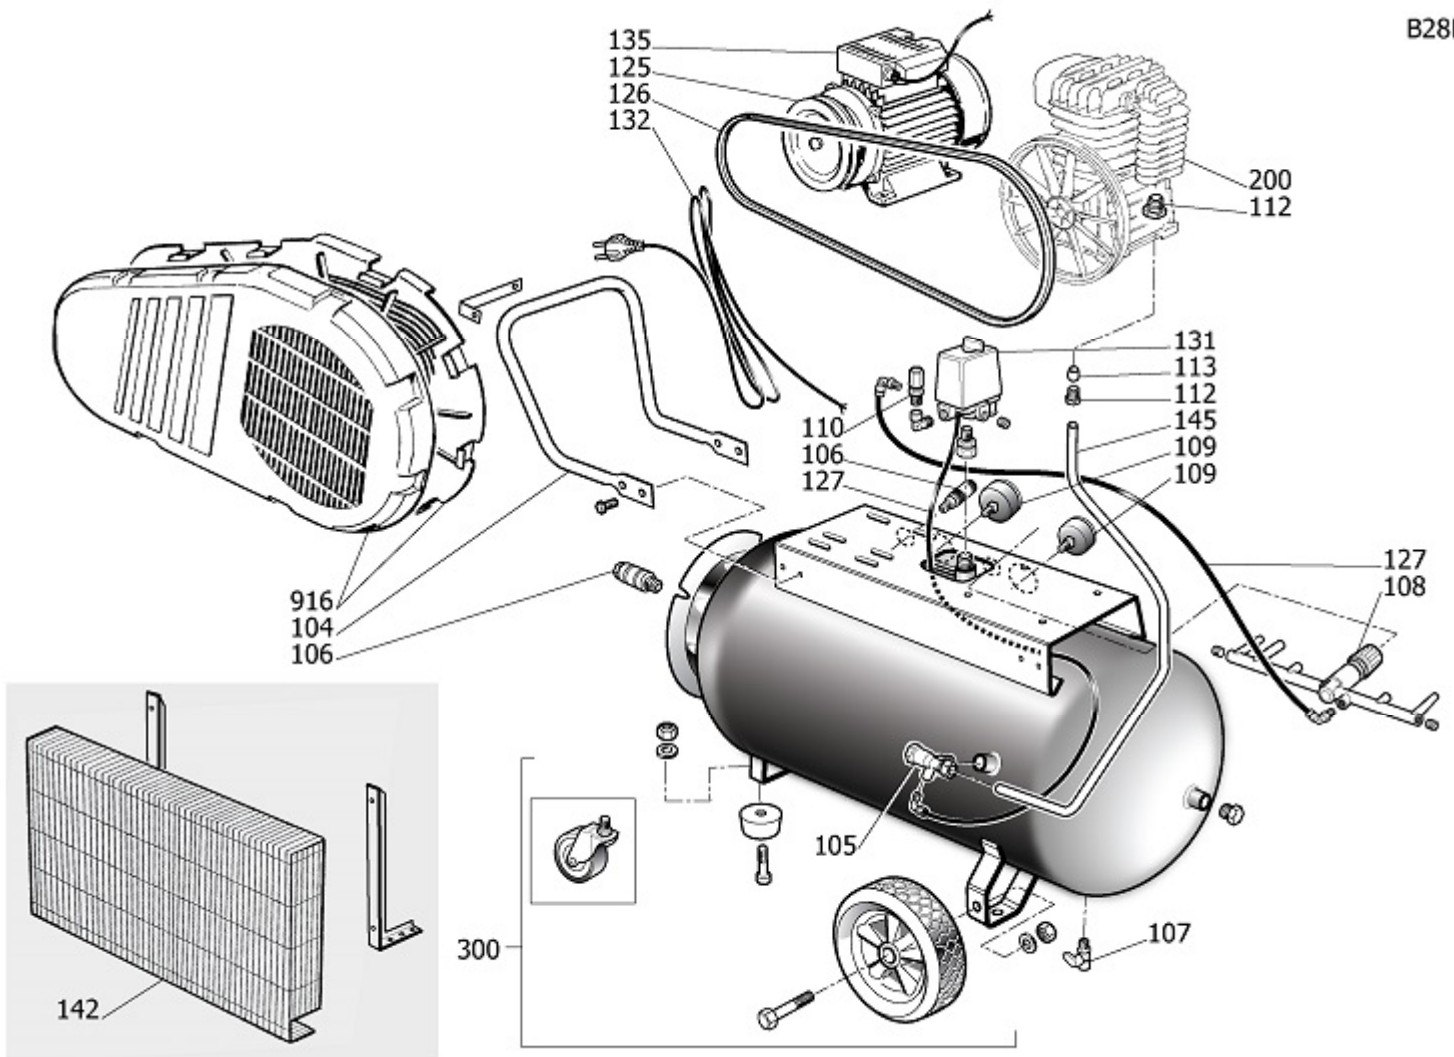

B28DT

28DA404NUA204

B2800B/2CM/50 TECH PRO

Pos	Component	MU	Multiplier
23	2881010	GRUPO FILTRO AIRE	PZ 1,0
29	2600100	VOLANTE	PZ 1,0
33	9024029	TAPON ACEITE	PZ 1,0
35	9110014	TORNILLO VOLANTE	PZ 1,0
36	9004008	ARANDELA VOLANTE	PZ 1,0
104	9420248	PUÑO	PZ 1,0
105	9048009	VALVULA DE AJUSTE	PZ 1,0
106	4100811	GRIFO DE LINEA	PZ 1,0
106	9047020	GRIFO DE LINEA	PZ 1,0
107	9047079	GRIFO DESCARGA CONDENSACION	PZ 1,0
108	9051154	REDUCTOR PRESION	PZ 1,0
109	9052071	MANOMETRO	PZ 1,0
109	9052072	MANOMETRO	PZ 1,0
110	9049307	VALVULA DE SEGURIDAD	PZ 1,0
112	9415903	NIPLE	PZ 1,0
125	9076033	POLEA	PZ 1,0
126	9075024	CORREA POLY V	PZ 1,0
127	9270045	TUBO HYTREL 6X8 NERO	MT 0,5
127	9270046	RILSAN 4X6 NEGRO	MT 0,7
131	9063048	PRESOSTATO COMPLETO	PZ 1,0
132	9065847	CABLE DE ALIMENTACION	PZ 1,0
135	84405CA	MOTOR	PZ 1,0
145	9043462	TUBO IMPULSION	PZ 1,0
200	280001B	GRUPO CABEZAL	PZ 1,0
300	9421143	KIT RUEDAS/PIES	PZ 1,0
916	8223070	KIT PROTECCION PARA CORREA	PZ 1,0

A28PK

280001B

GRUPO CABEZAL

Pos	Component	MU	Multiplier
1	2860101	CARTER	PZ 1,0
2	9428040	CILINDRO	PZ 1,0
3	3860410	CABEZAL	PZ 1,0
4	2860200	ARBOL	PZ 1,0
5	2660500	TAPA CARTER	PZ 1,0
23	9434M04	GRUPO FILTRO AIRE	PZ 1,0
26	2060690	TAPA DELANTERA	PZ 1,0
27	2060500	SOPORTE TRASERO CARCASA	PZ 1,0
30	9170030	6205.P6.C0.V2.Z2.ROHS	PZ 2,0
32	9434S00	INDICADOR ACEITE	PZ 1,0
34	9163010	JUNTA	PZ 1,0
900	9434A66	MPK VALVE PLATE B28/B38 SIL	PZ 1,0
901	9434B81	MPK PISTON-CONROD B2800 SIL	PZ 1,0
907	9428070	KIT VOLANTE	PZ 1,0
908	9434E06	MPK AFTERCOOLER B28I/B28/B38	PZ 1,0
909	9434F07	MPK GASKET B28/28I/38	PZ 1,0
912	9434C09	MPK PISTON RINGS B2800/B38	PZ 1,0