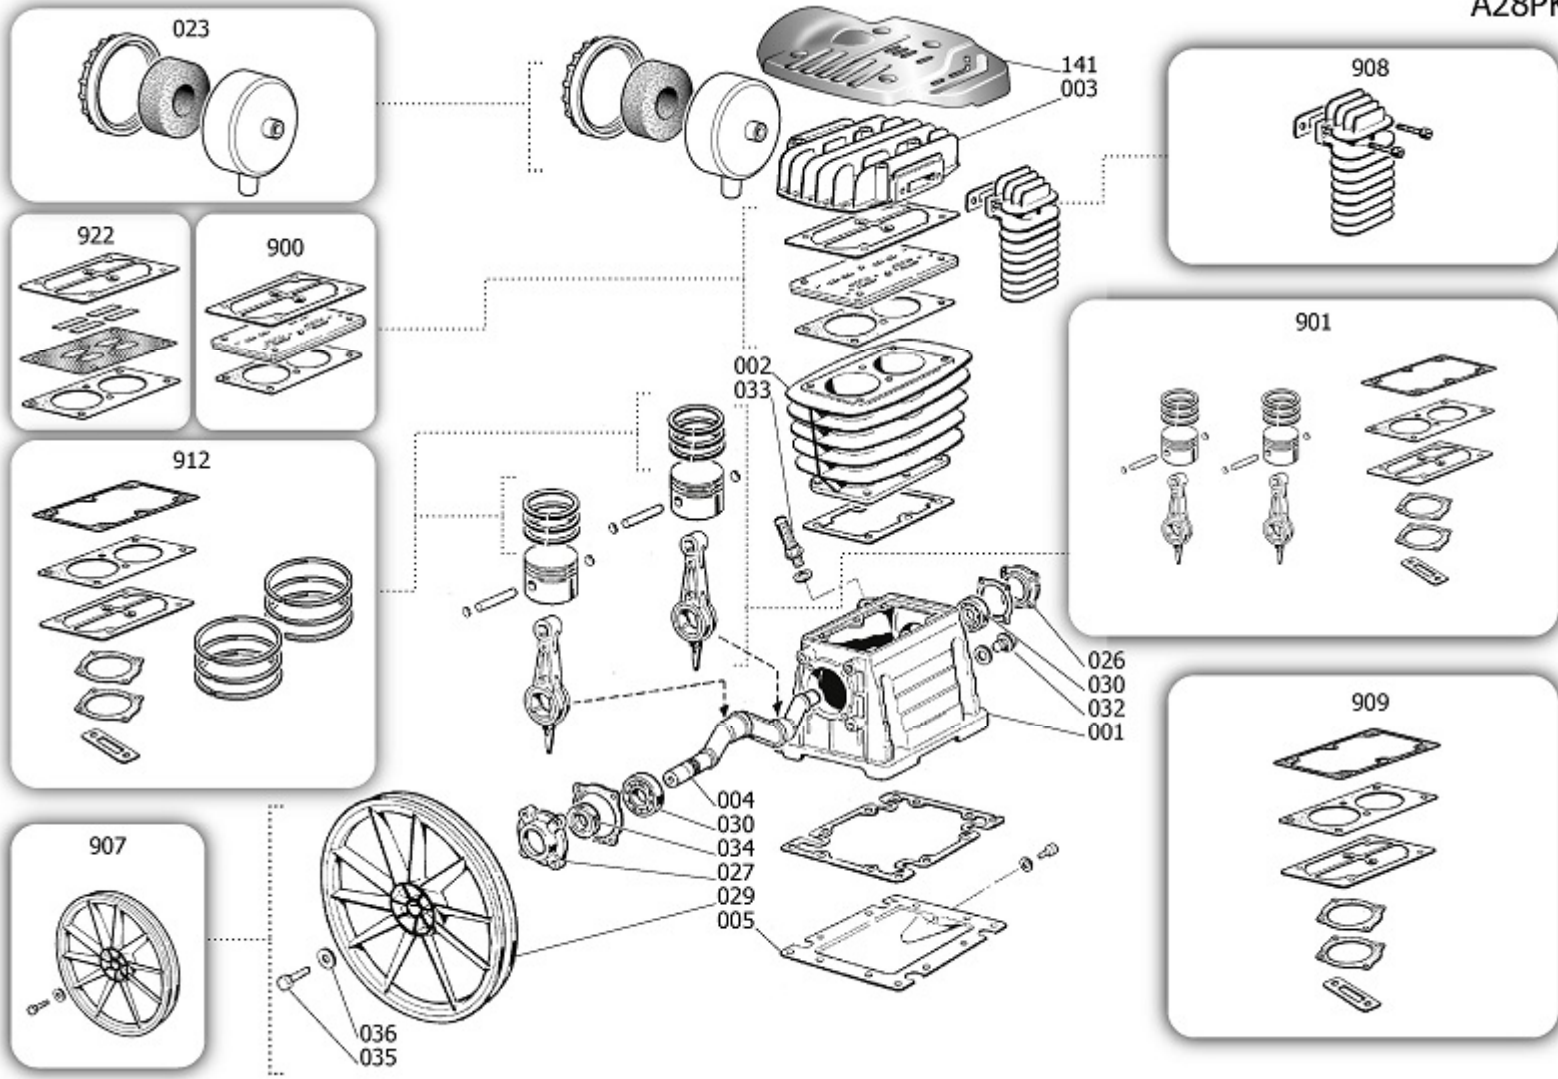

B28DT

28DA404NUA204

B2800B/2CM/50 TECH PRO

Pos	Component	MU	Multiplier
23	2881010	GRUPO FILTRO AIRE	PZ 1,0
29	2600100	VOLANTE	PZ 1,0
33	9024029	TAPON ACEITE	PZ 1,0
35	9110014	TORNILLO VOLANTE	PZ 1,0
36	9004008	ARANDELA VOLANTE	PZ 1,0
104	9420248	PUÑO	PZ 1,0
105	9048009	VALVULA DE AJUSTE	PZ 1,0
106	4100811	GRIFO DE LINEA	PZ 1,0
106	9047020	GRIFO DE LINEA	PZ 1,0
107	9047079	GRIFO DESCARGA CONDENSACION	PZ 1,0
108	9051154	REDUCTOR PRESION	PZ 1,0
109	9052071	MANOMETRO	PZ 1,0
109	9052072	MANOMETRO	PZ 1,0
110	9049307	VALVULA DE SEGURIDAD	PZ 1,0
112	9415903	NIPLE	PZ 1,0
125	9076033	POLEA	PZ 1,0
126	9075024	CORREA POLY V	PZ 1,0
127	9270045	TUBO HYTREL 6X8 NERO	MT 0,5
127	9270046	RILSAN 4X6 NEGRO	MT 0,7
131	9063048	PRESOSTATO COMPLETO	PZ 1,0
132	9065847	CABLE DE ALIMENTACION	PZ 1,0
135	84405CA	MOTOR	PZ 1,0
145	9043462	TUBO IMPULSION	PZ 1,0
200	280001B	GRUPO CABEZAL	PZ 1,0
300	9421143	KIT RUEDAS/PIES	PZ 1,0
916	8223070	KIT PROTECCION PARA CORREA	PZ 1,0

A28PK

280001B

GRUPO CABEZAL

Pos	Component	MU	Multiplier
1	2860101	CARTER	PZ 1,0
2	9428040	CILINDRO	PZ 1,0
3	3860410	CABEZAL	PZ 1,0
4	2860200	ARBOL	PZ 1,0
5	2660500	TAPA CARTER	PZ 1,0
23	9434M04	GRUPO FILTRO AIRE	PZ 1,0
26	2060690	TAPA DELANTERA	PZ 1,0
27	2060500	SOPORTE TRASERO CARCASA	PZ 1,0
30	9170030	6205.P6.C0.V2.Z2.ROHS	PZ 2,0
32	9434S00	INDICADOR ACEITE	PZ 1,0
34	9163010	JUNTA	PZ 1,0
900	9434A66	MPK VALVE PLATE B28/B38 SIL	PZ 1,0
901	9434B81	MPK PISTON-CONROD B2800 SIL	PZ 1,0
907	9428070	KIT VOLANTE	PZ 1,0
908	9434E06	MPK AFTERCOOLER B28I/B28/B38	PZ 1,0
909	9434F07	MPK GASKET B28/28I/38	PZ 1,0
912	9434C09	MPK PISTON RINGS B2800/B38	PZ 1,0